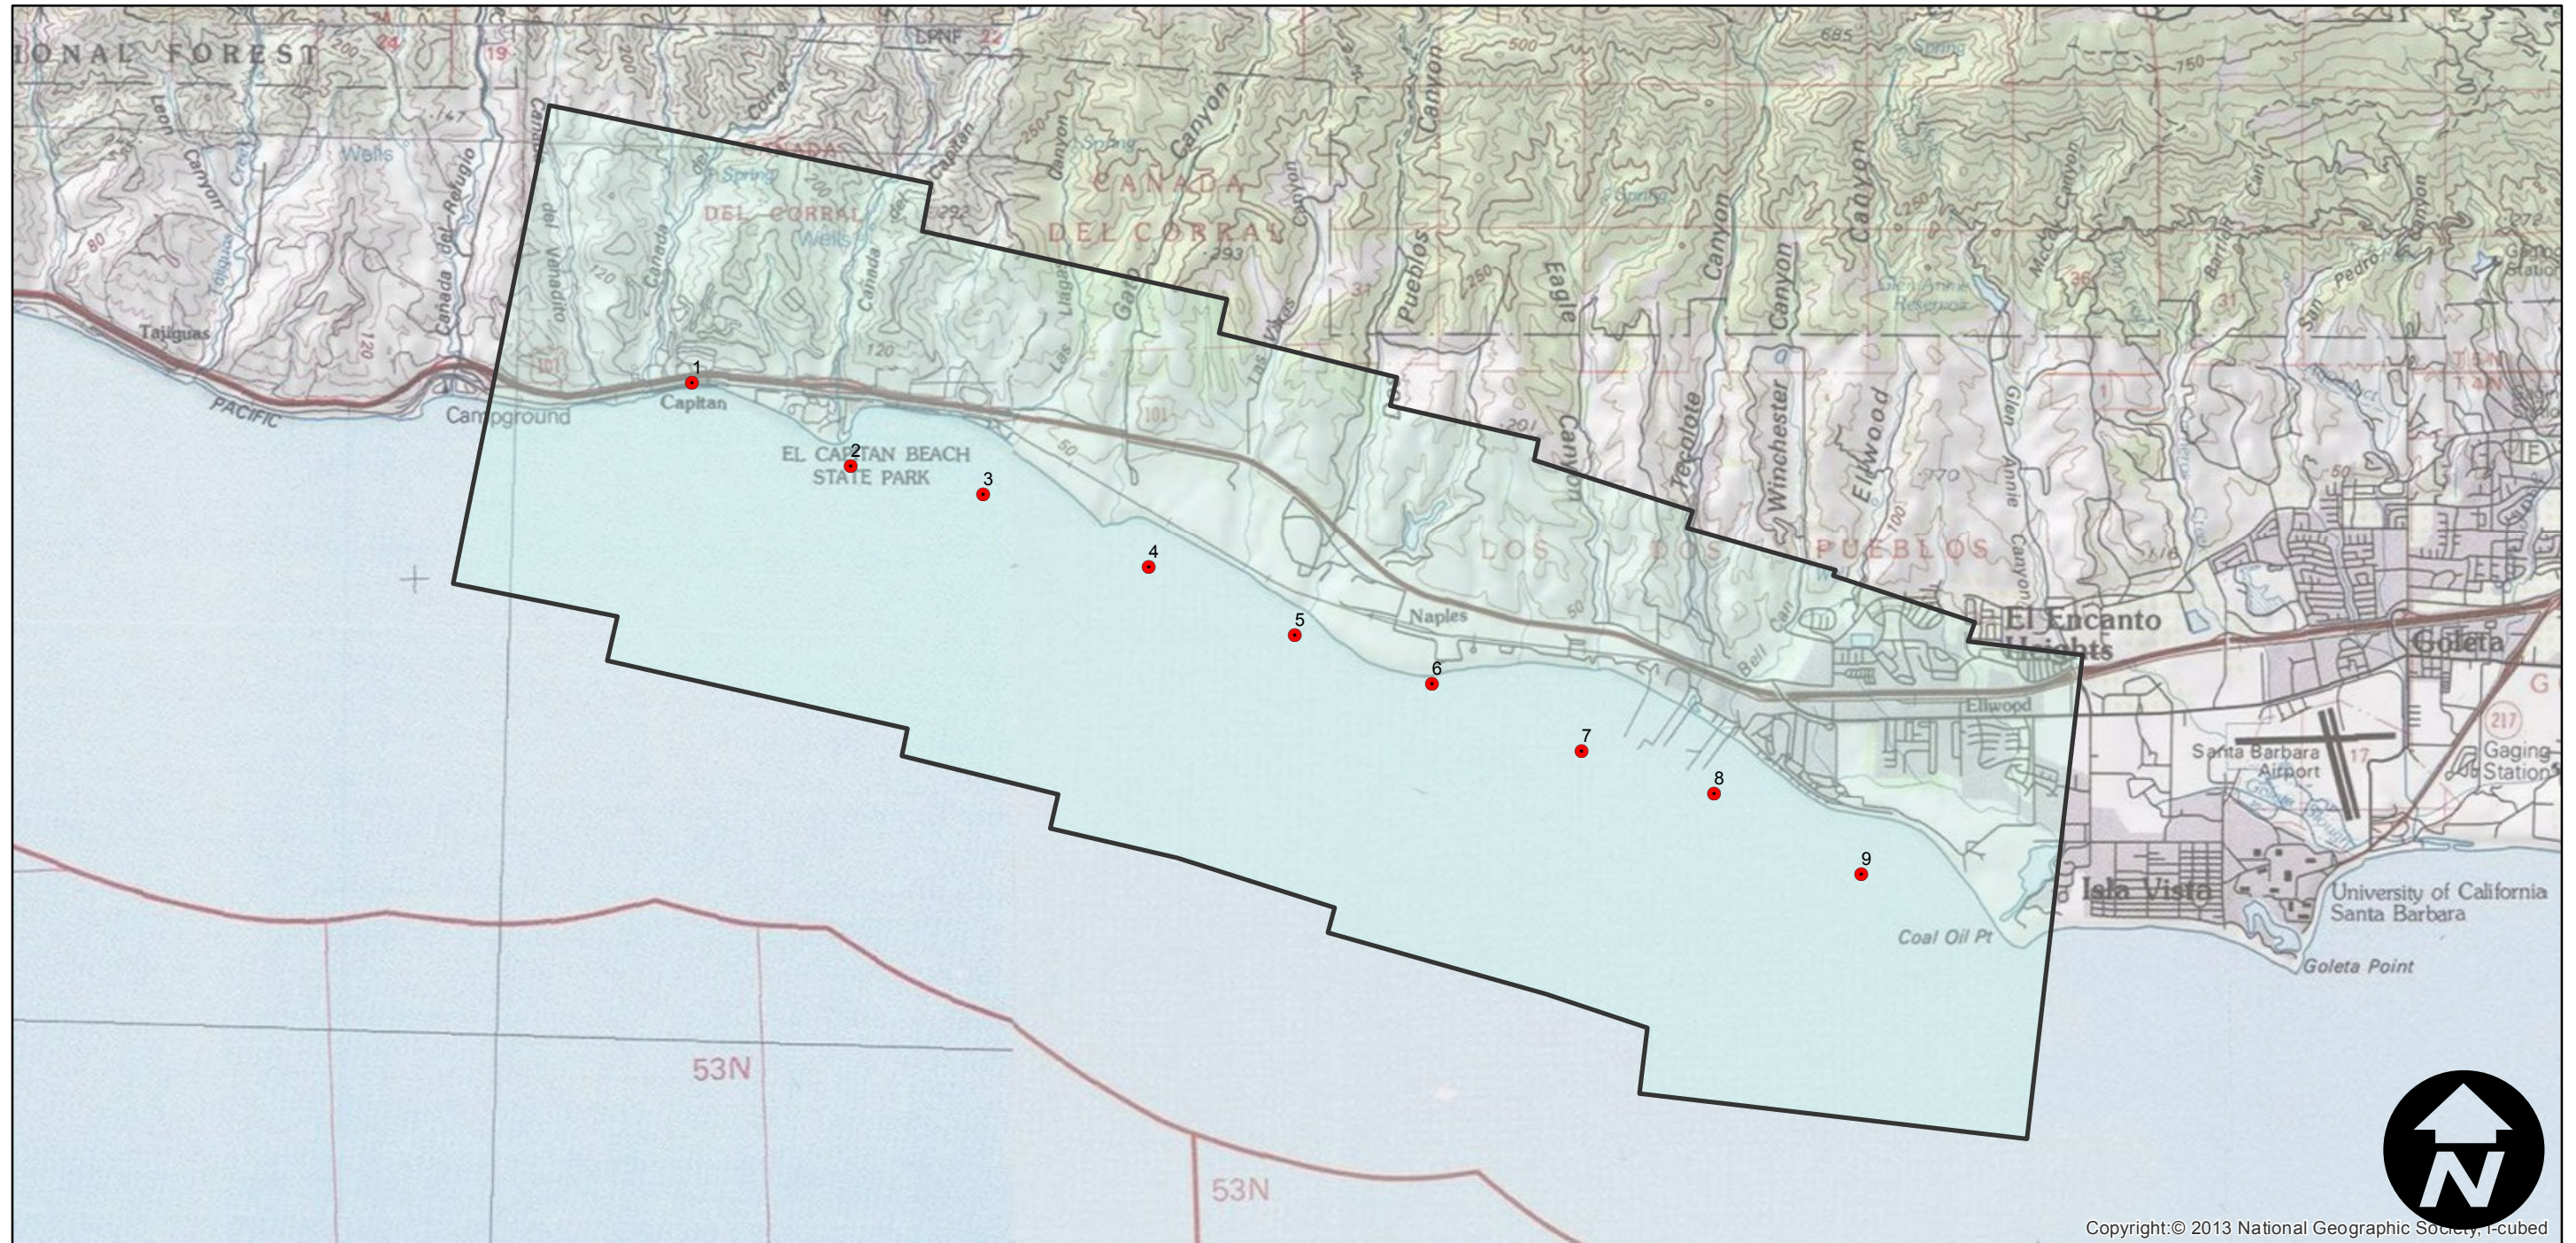

# C-862

Counties: Santa Barbara  
Flight date(s): 1/1/1929 to 12/31/1929  
Scale: 1:14,400  
Overlap: 60%

Note: Ellwood to El Capitan. Photography in this flight was derived from C-430 (1929; 1:24,000). Acquired from Whittier College, January 2013.

## FLIGHT LOCATION

Copyright:© 2013 National Geographic Society, I-cubed

0 1 2 4 Miles

Index to Aerial Photography  
Page 1 of 1

Scale of this index: 1:75,000