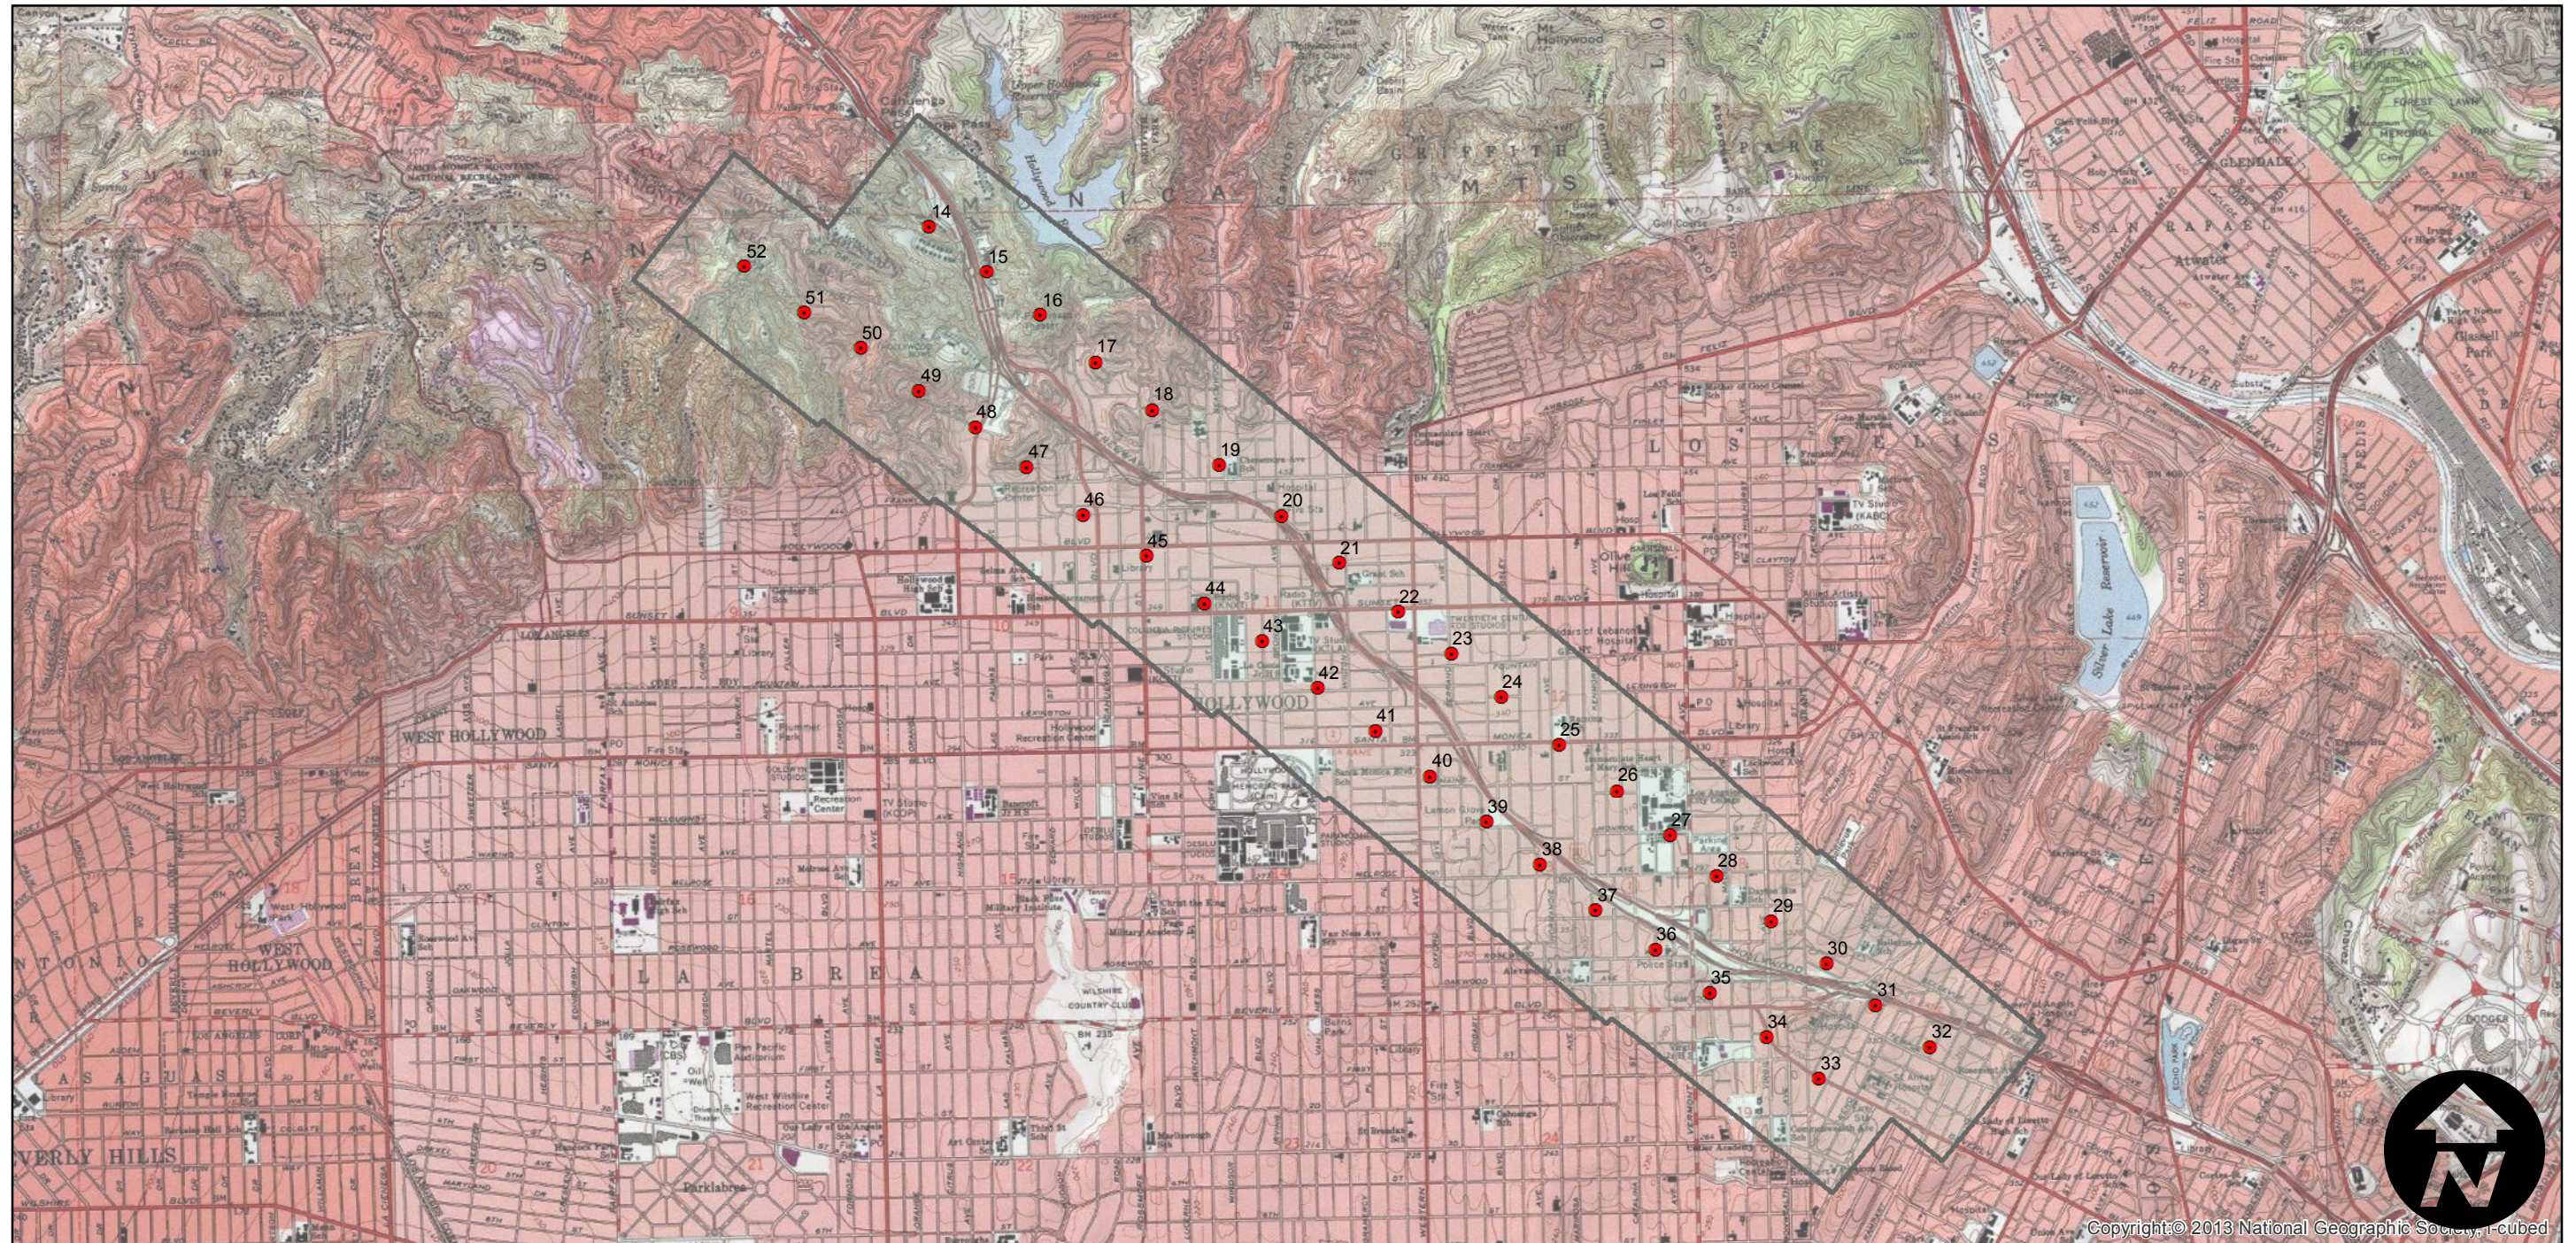

C-8286 (1:4K)

Counties: Los Angeles
Flight date(s): 05-09-1943
Scale: 1: 4,200
Overlap: 60%

Complete Metadata:
<http://www.library.ucsb.edu/mil/aerial-photography-tools>

FLIGHT LOCATION

0 0.75 1.5 3 Miles

Index to Aerial Photography
Page 1 of 1

Scale of this index: 1:40,000