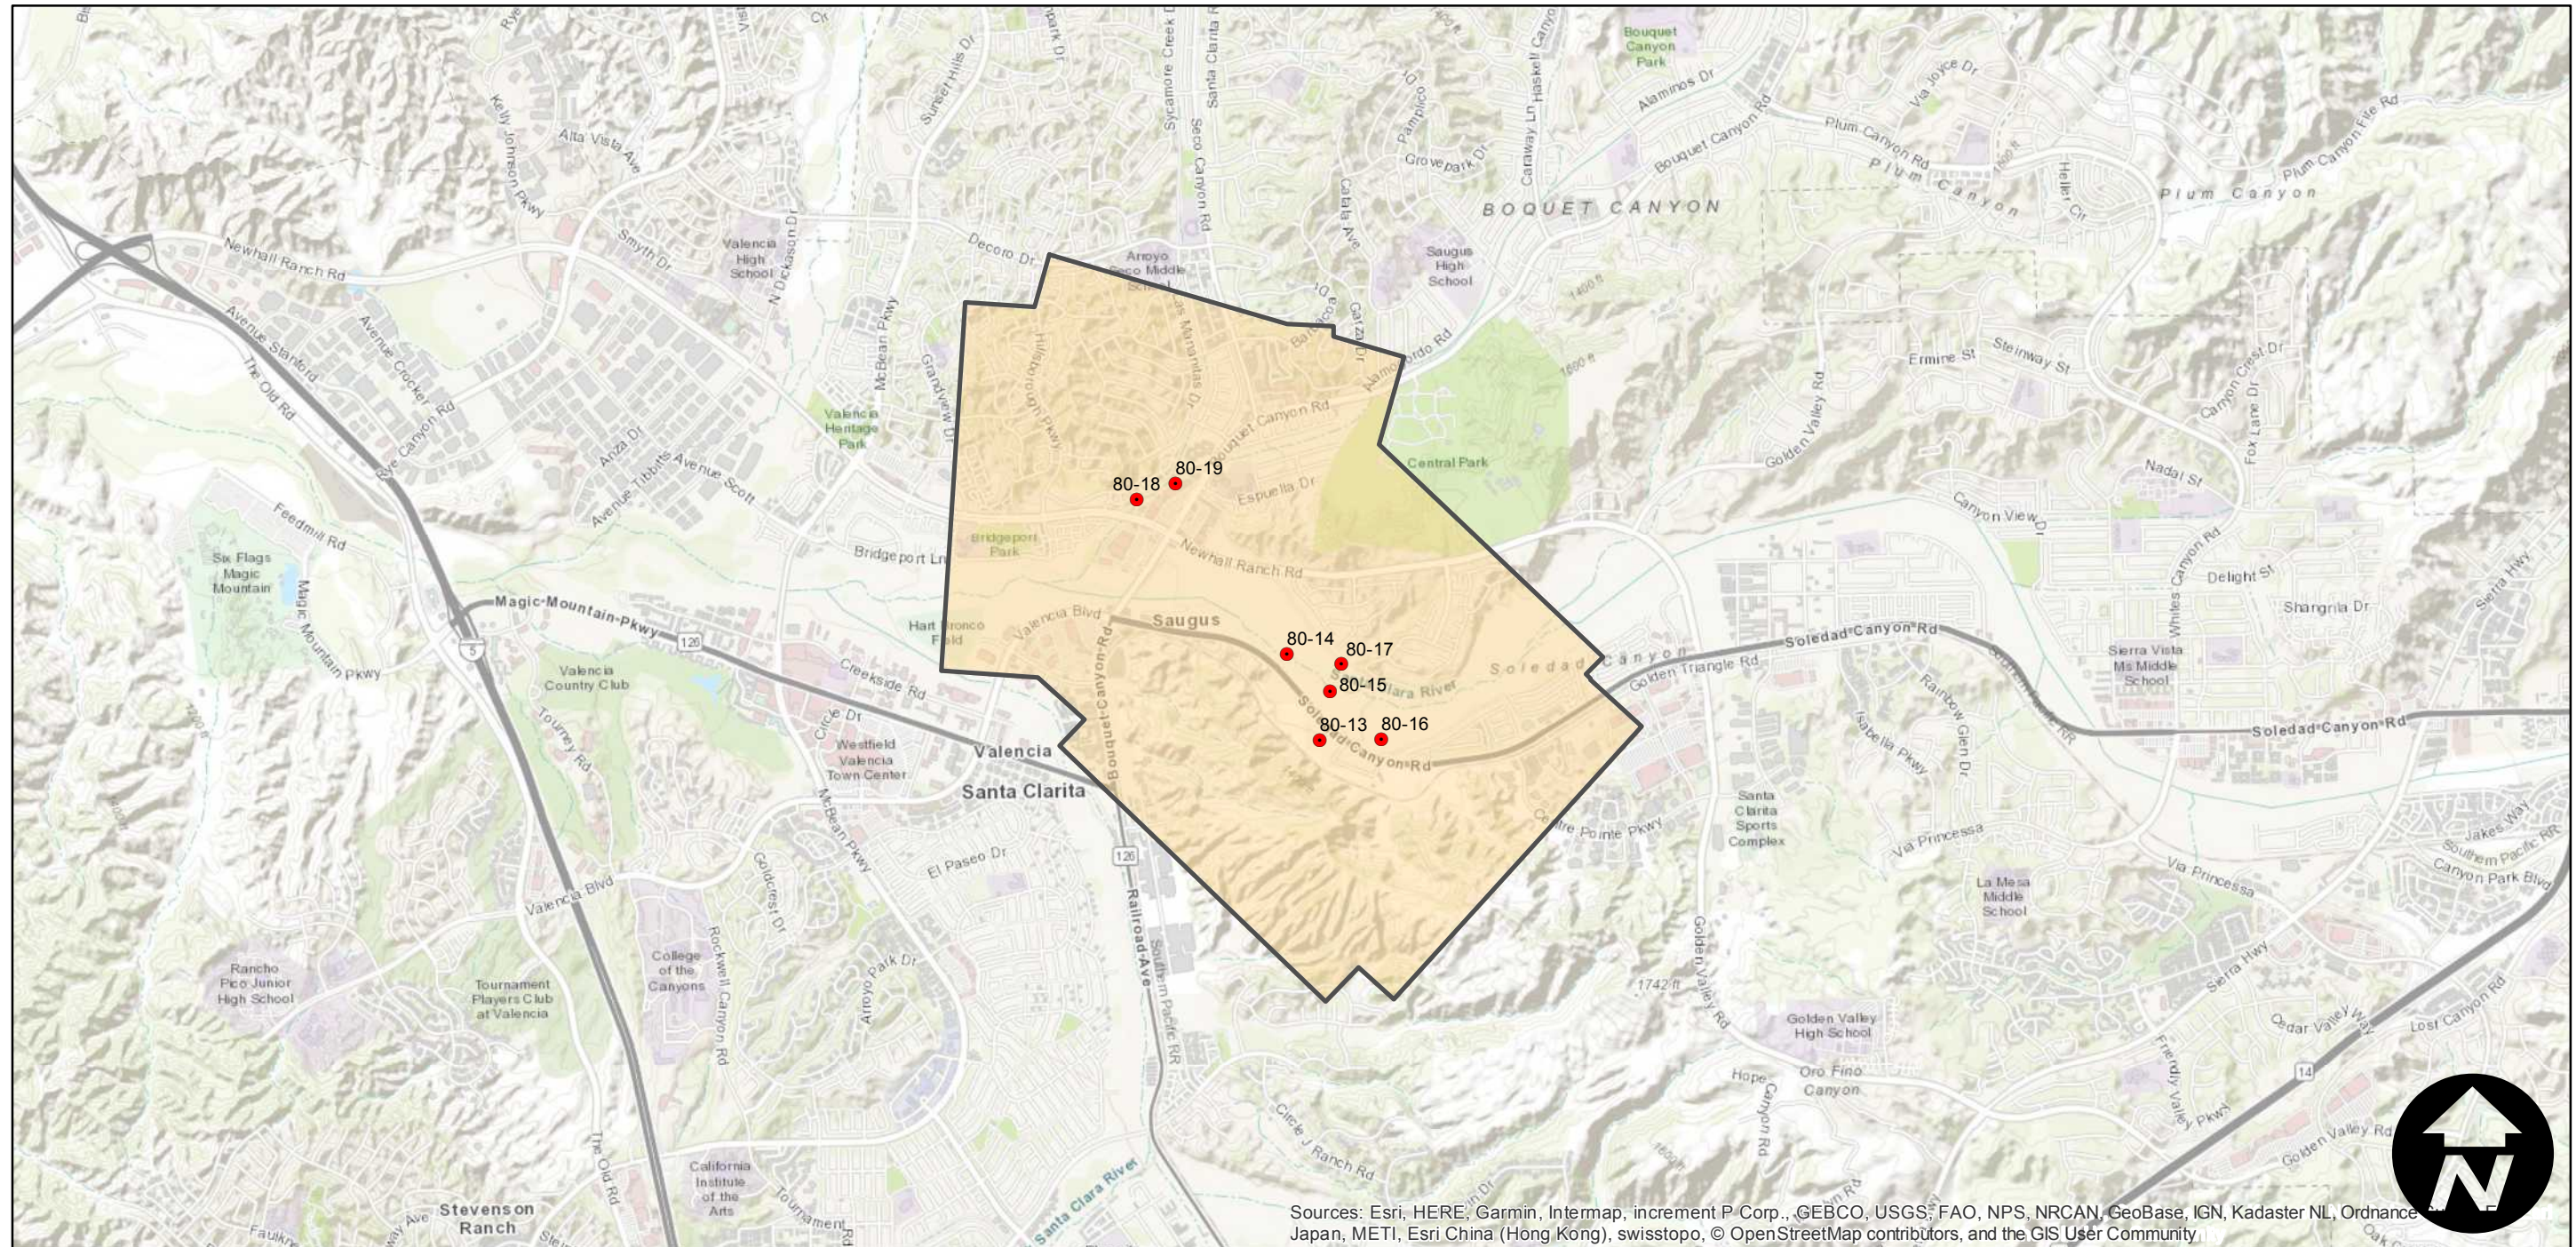

C-7532

Counties: Los Angeles
Flight date(s): 11-09-1941
Scale: 1:12,000
Overlap: 80%

Note: Saugus: area near Soledad Canyon Road and Bouquet Junction ("Bonelli Ranch"). Imagery acquired January 2013.

FLIGHT LOCATION

Complete Metadata:
<https://www.library.ucsb.edu/src/airphotos/aerial-photography-information>

0 0.5 1 2 Miles

Index to Aerial Photography
Page 1 of 1

Scale of this index: 1:40,000