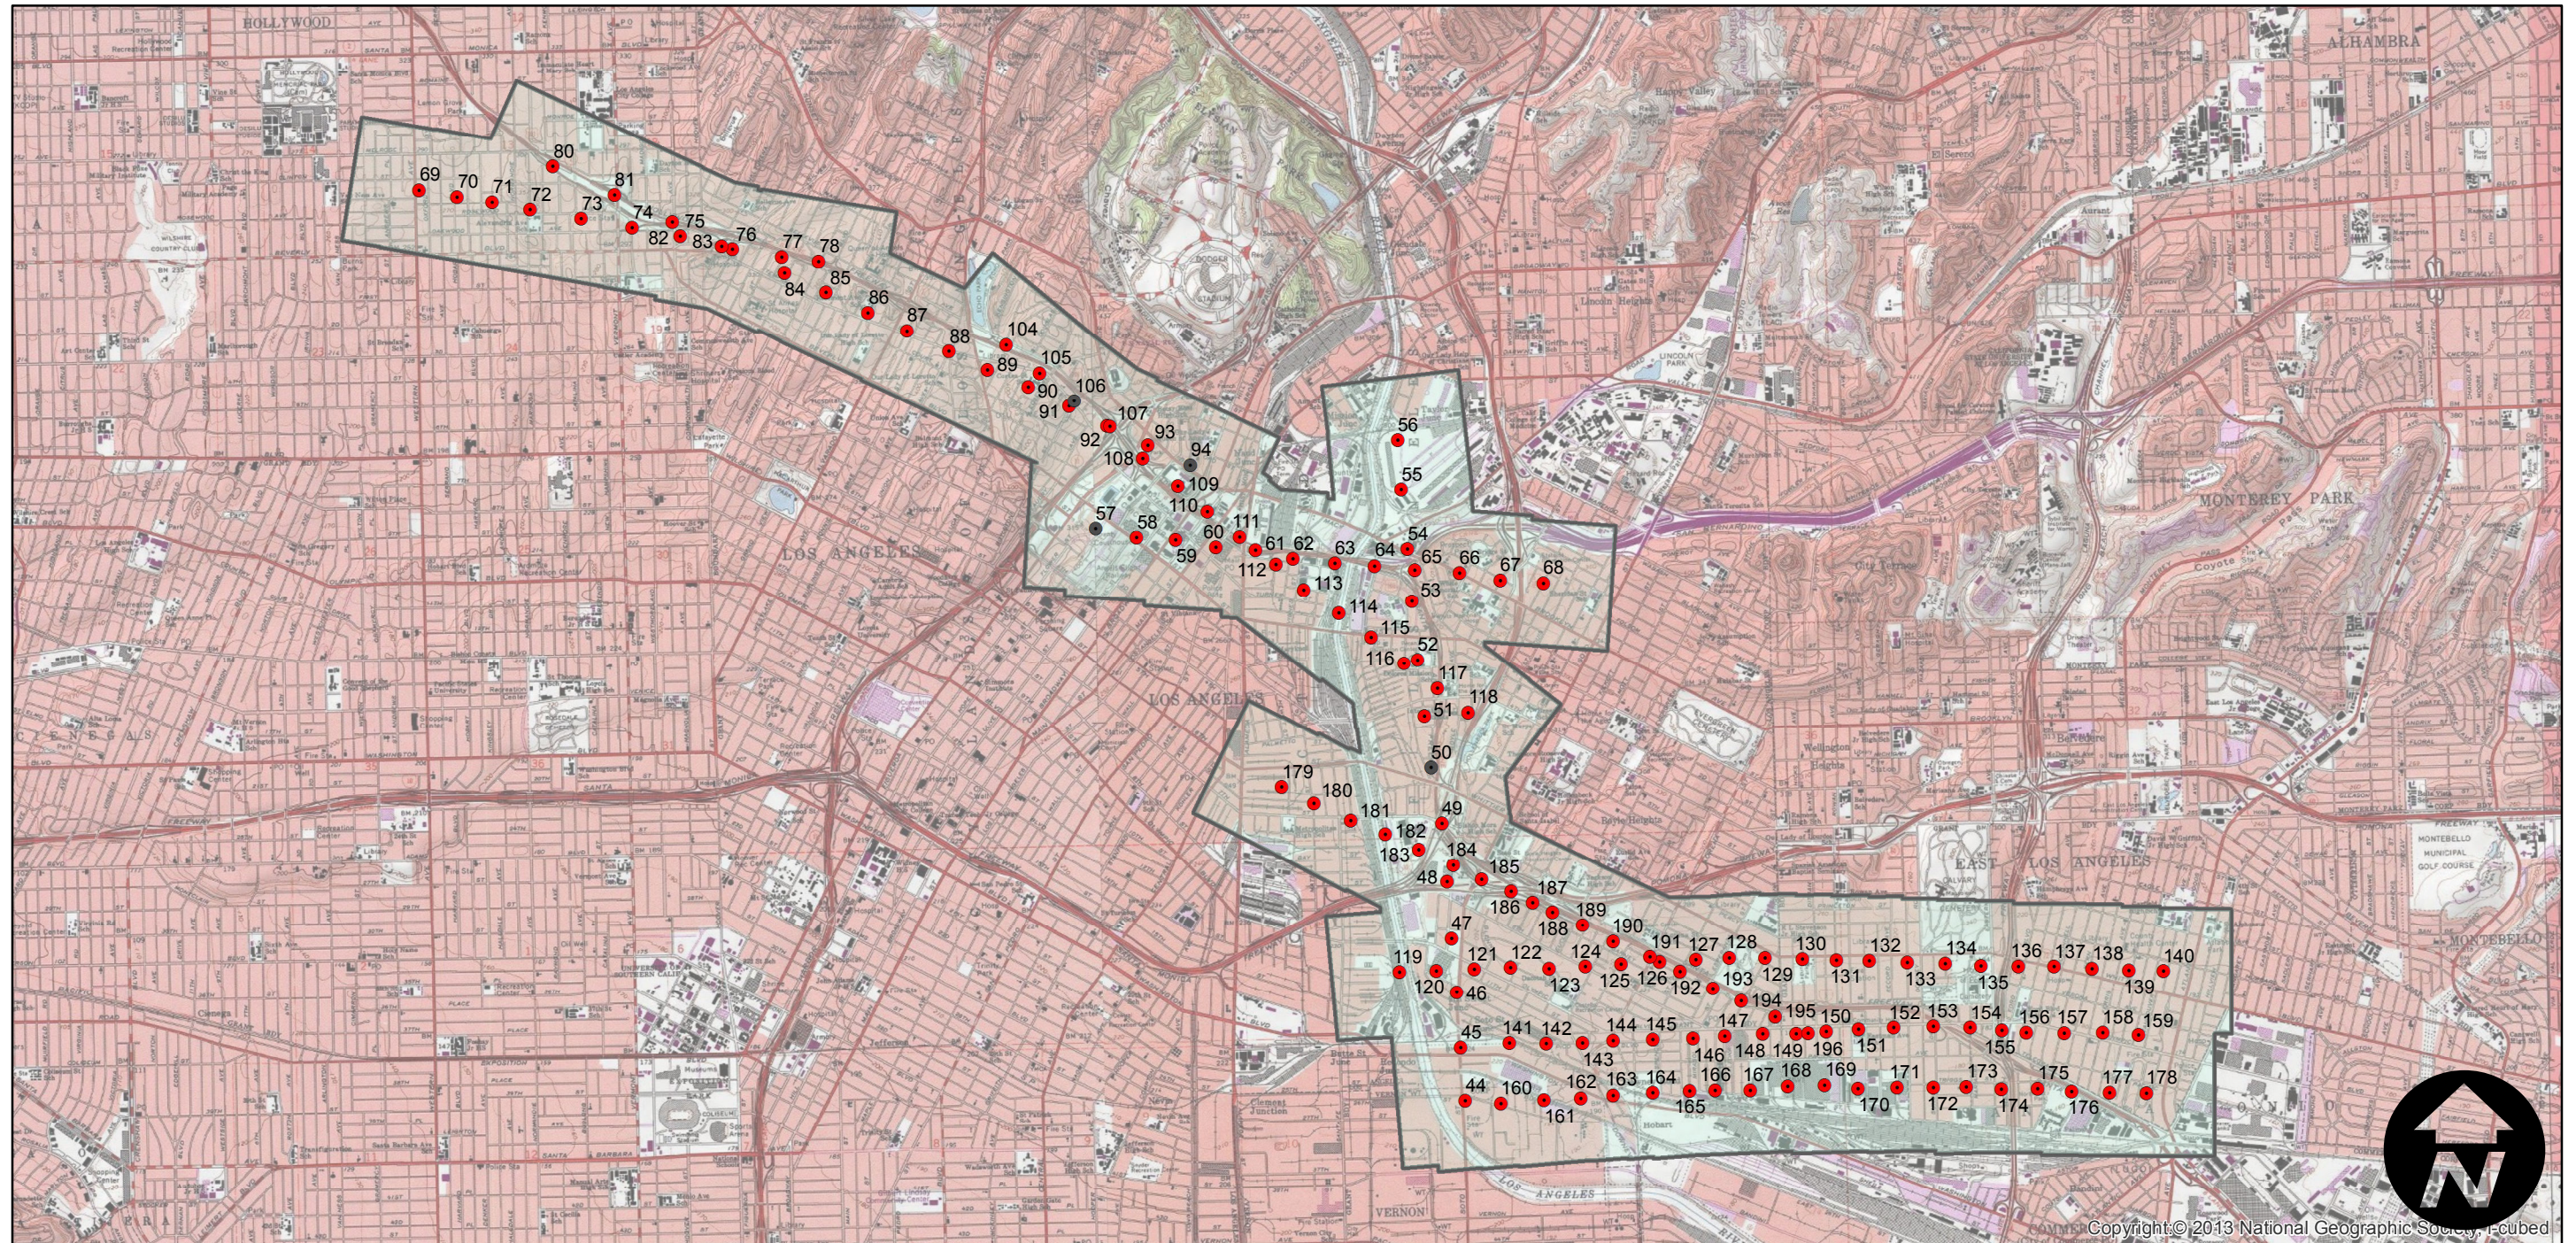

C-7334

Counties: Los Angeles
Flight date(s): 08-14-1941
Scale: 1:4,500
Overlap: 60%

Complete Metadata:
<http://www.library.ucsb.edu/mil/aerial-photography-tools>

Note: Central Los Angeles. Imagery acquired January 2013.

- MIL owns frame
- MIL does not own frame

FLIGHT LOCATION

0 1 2 4 Miles

Index to Aerial Photography
Page 1 of 1

Scale of this index: 1:53,500