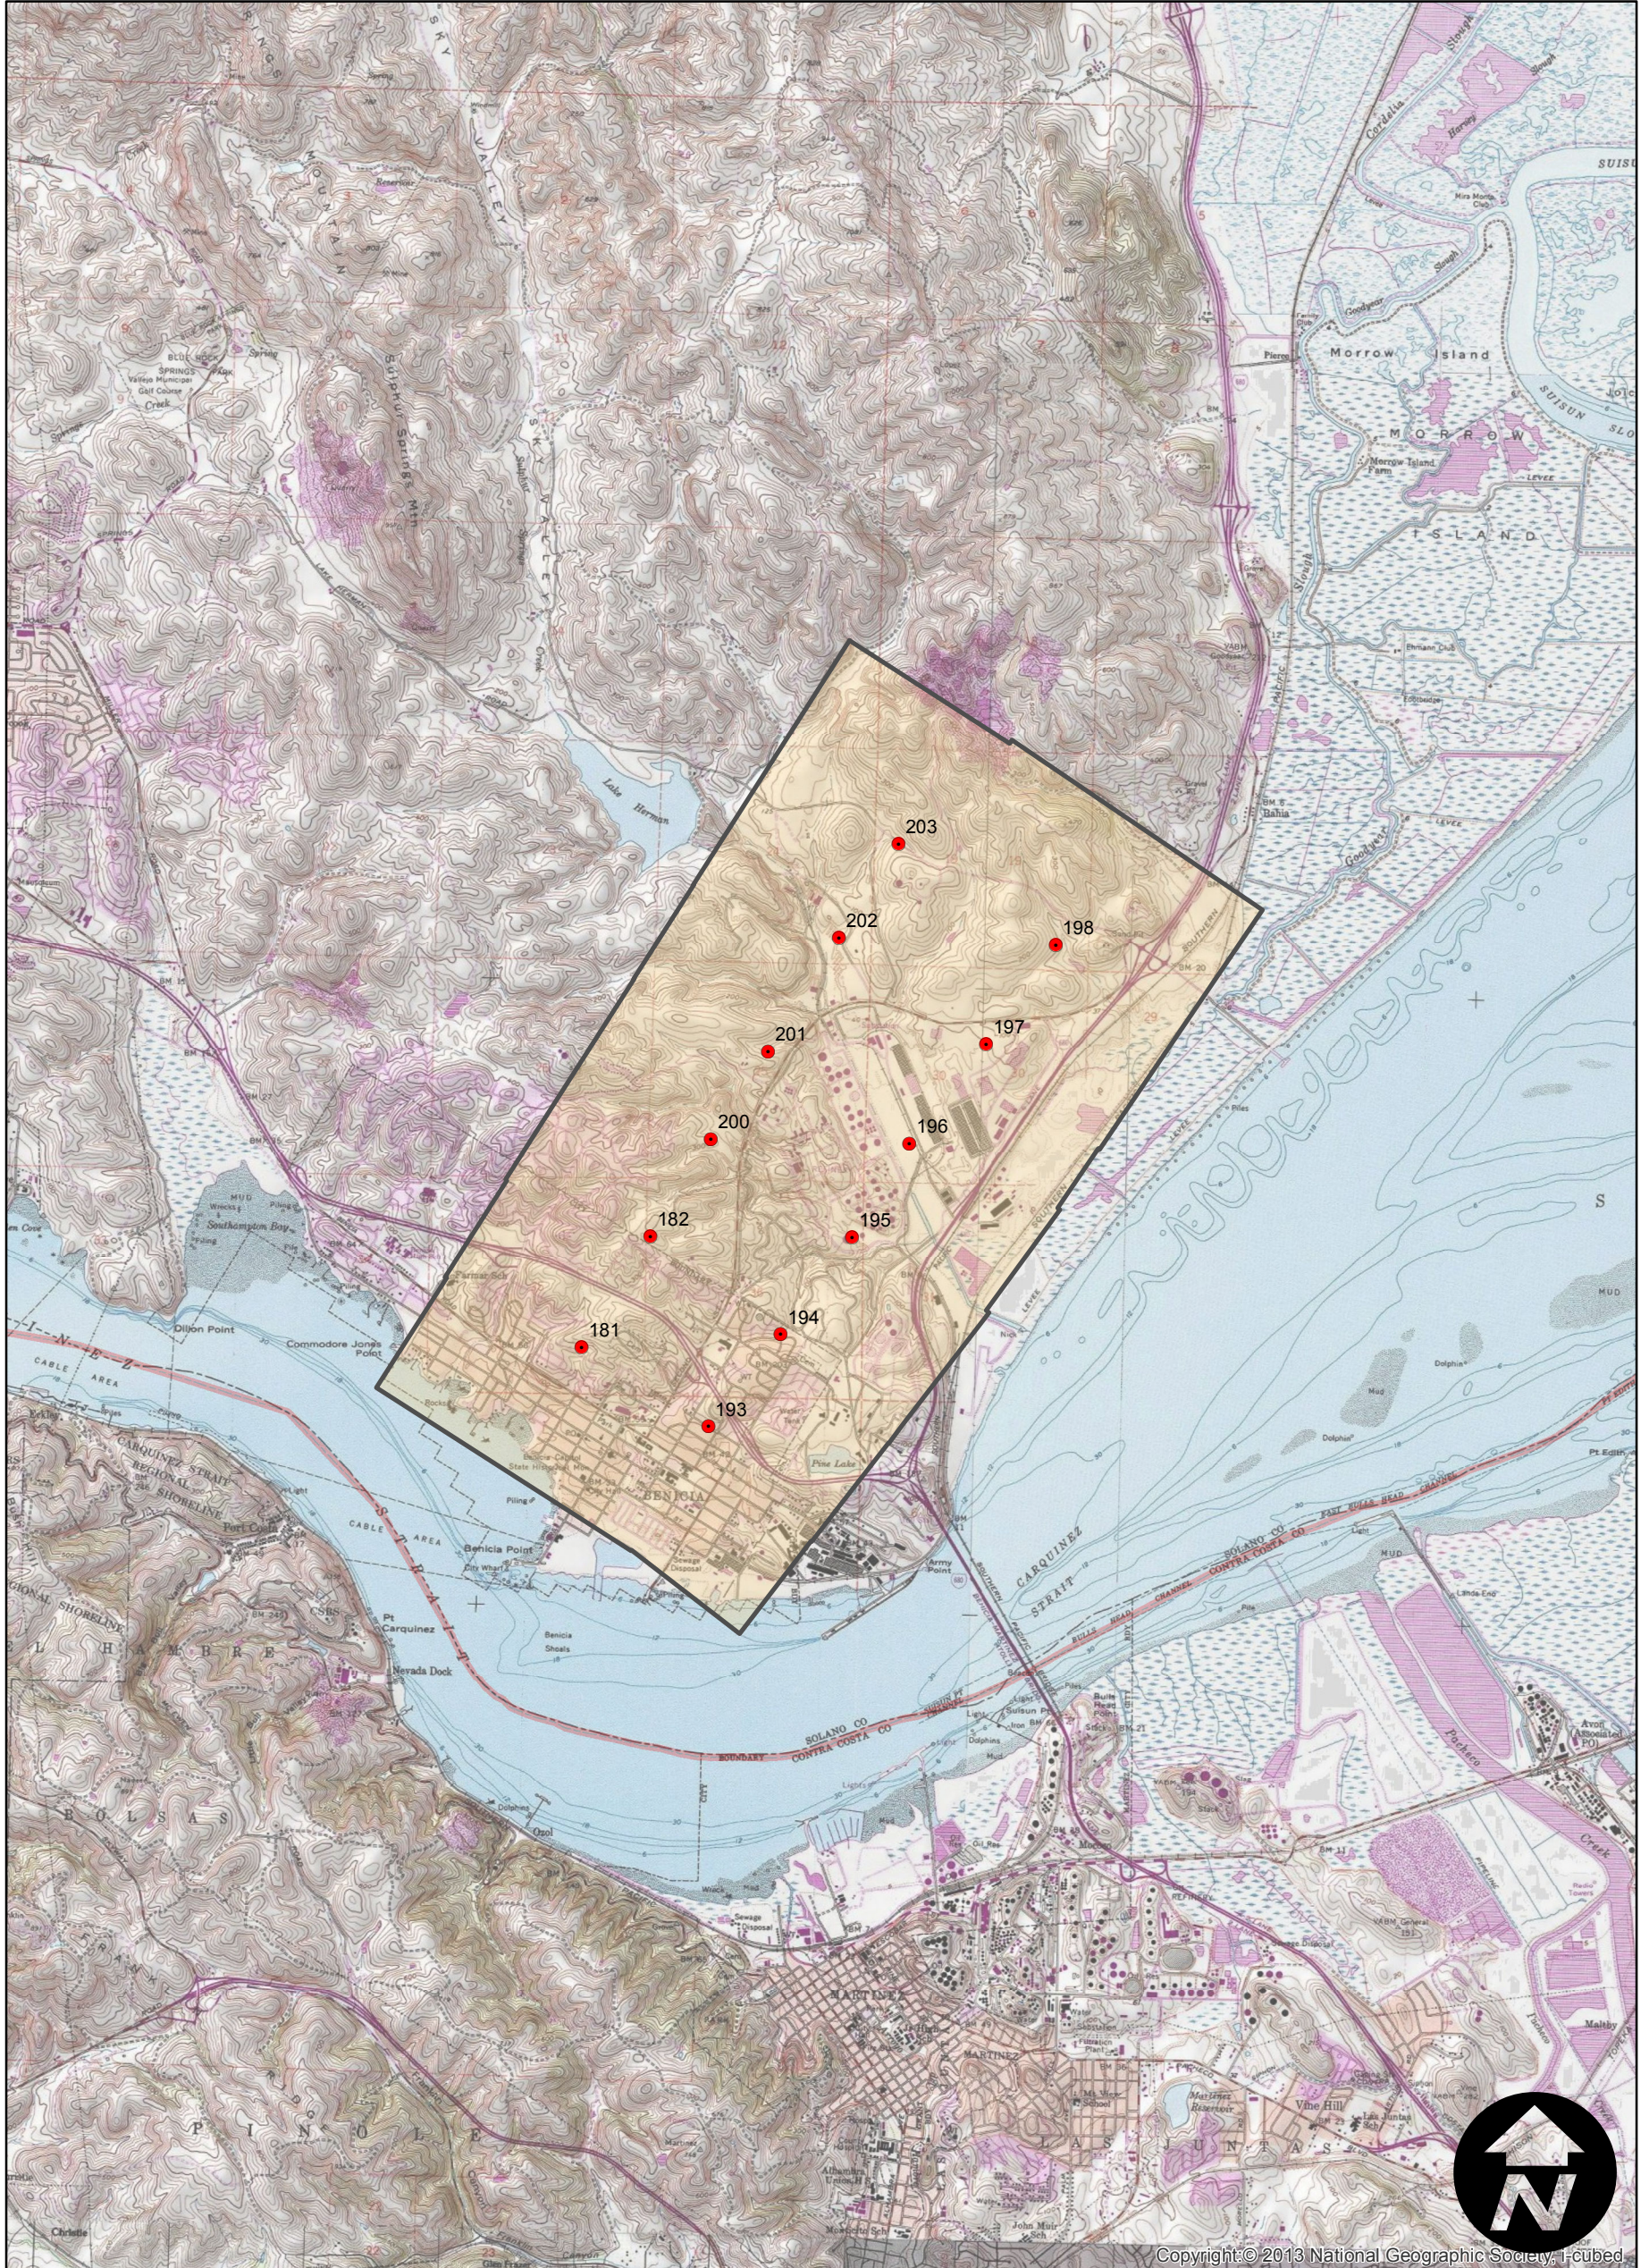

C-7060

Counties: Solano
Flight date(s): 04-15-1941
Scale: 1:8,100
Overlap: 60%

Note: Benicia (coast to Lake Herman). Imagery acquired January 2013.

FLIGHT LOCATION

Complete Metadata:
<http://www.library.ucsb.edu/mil/aerial-photography-tools>

Copyright: © 2013 National Geographic Society, i-cubed