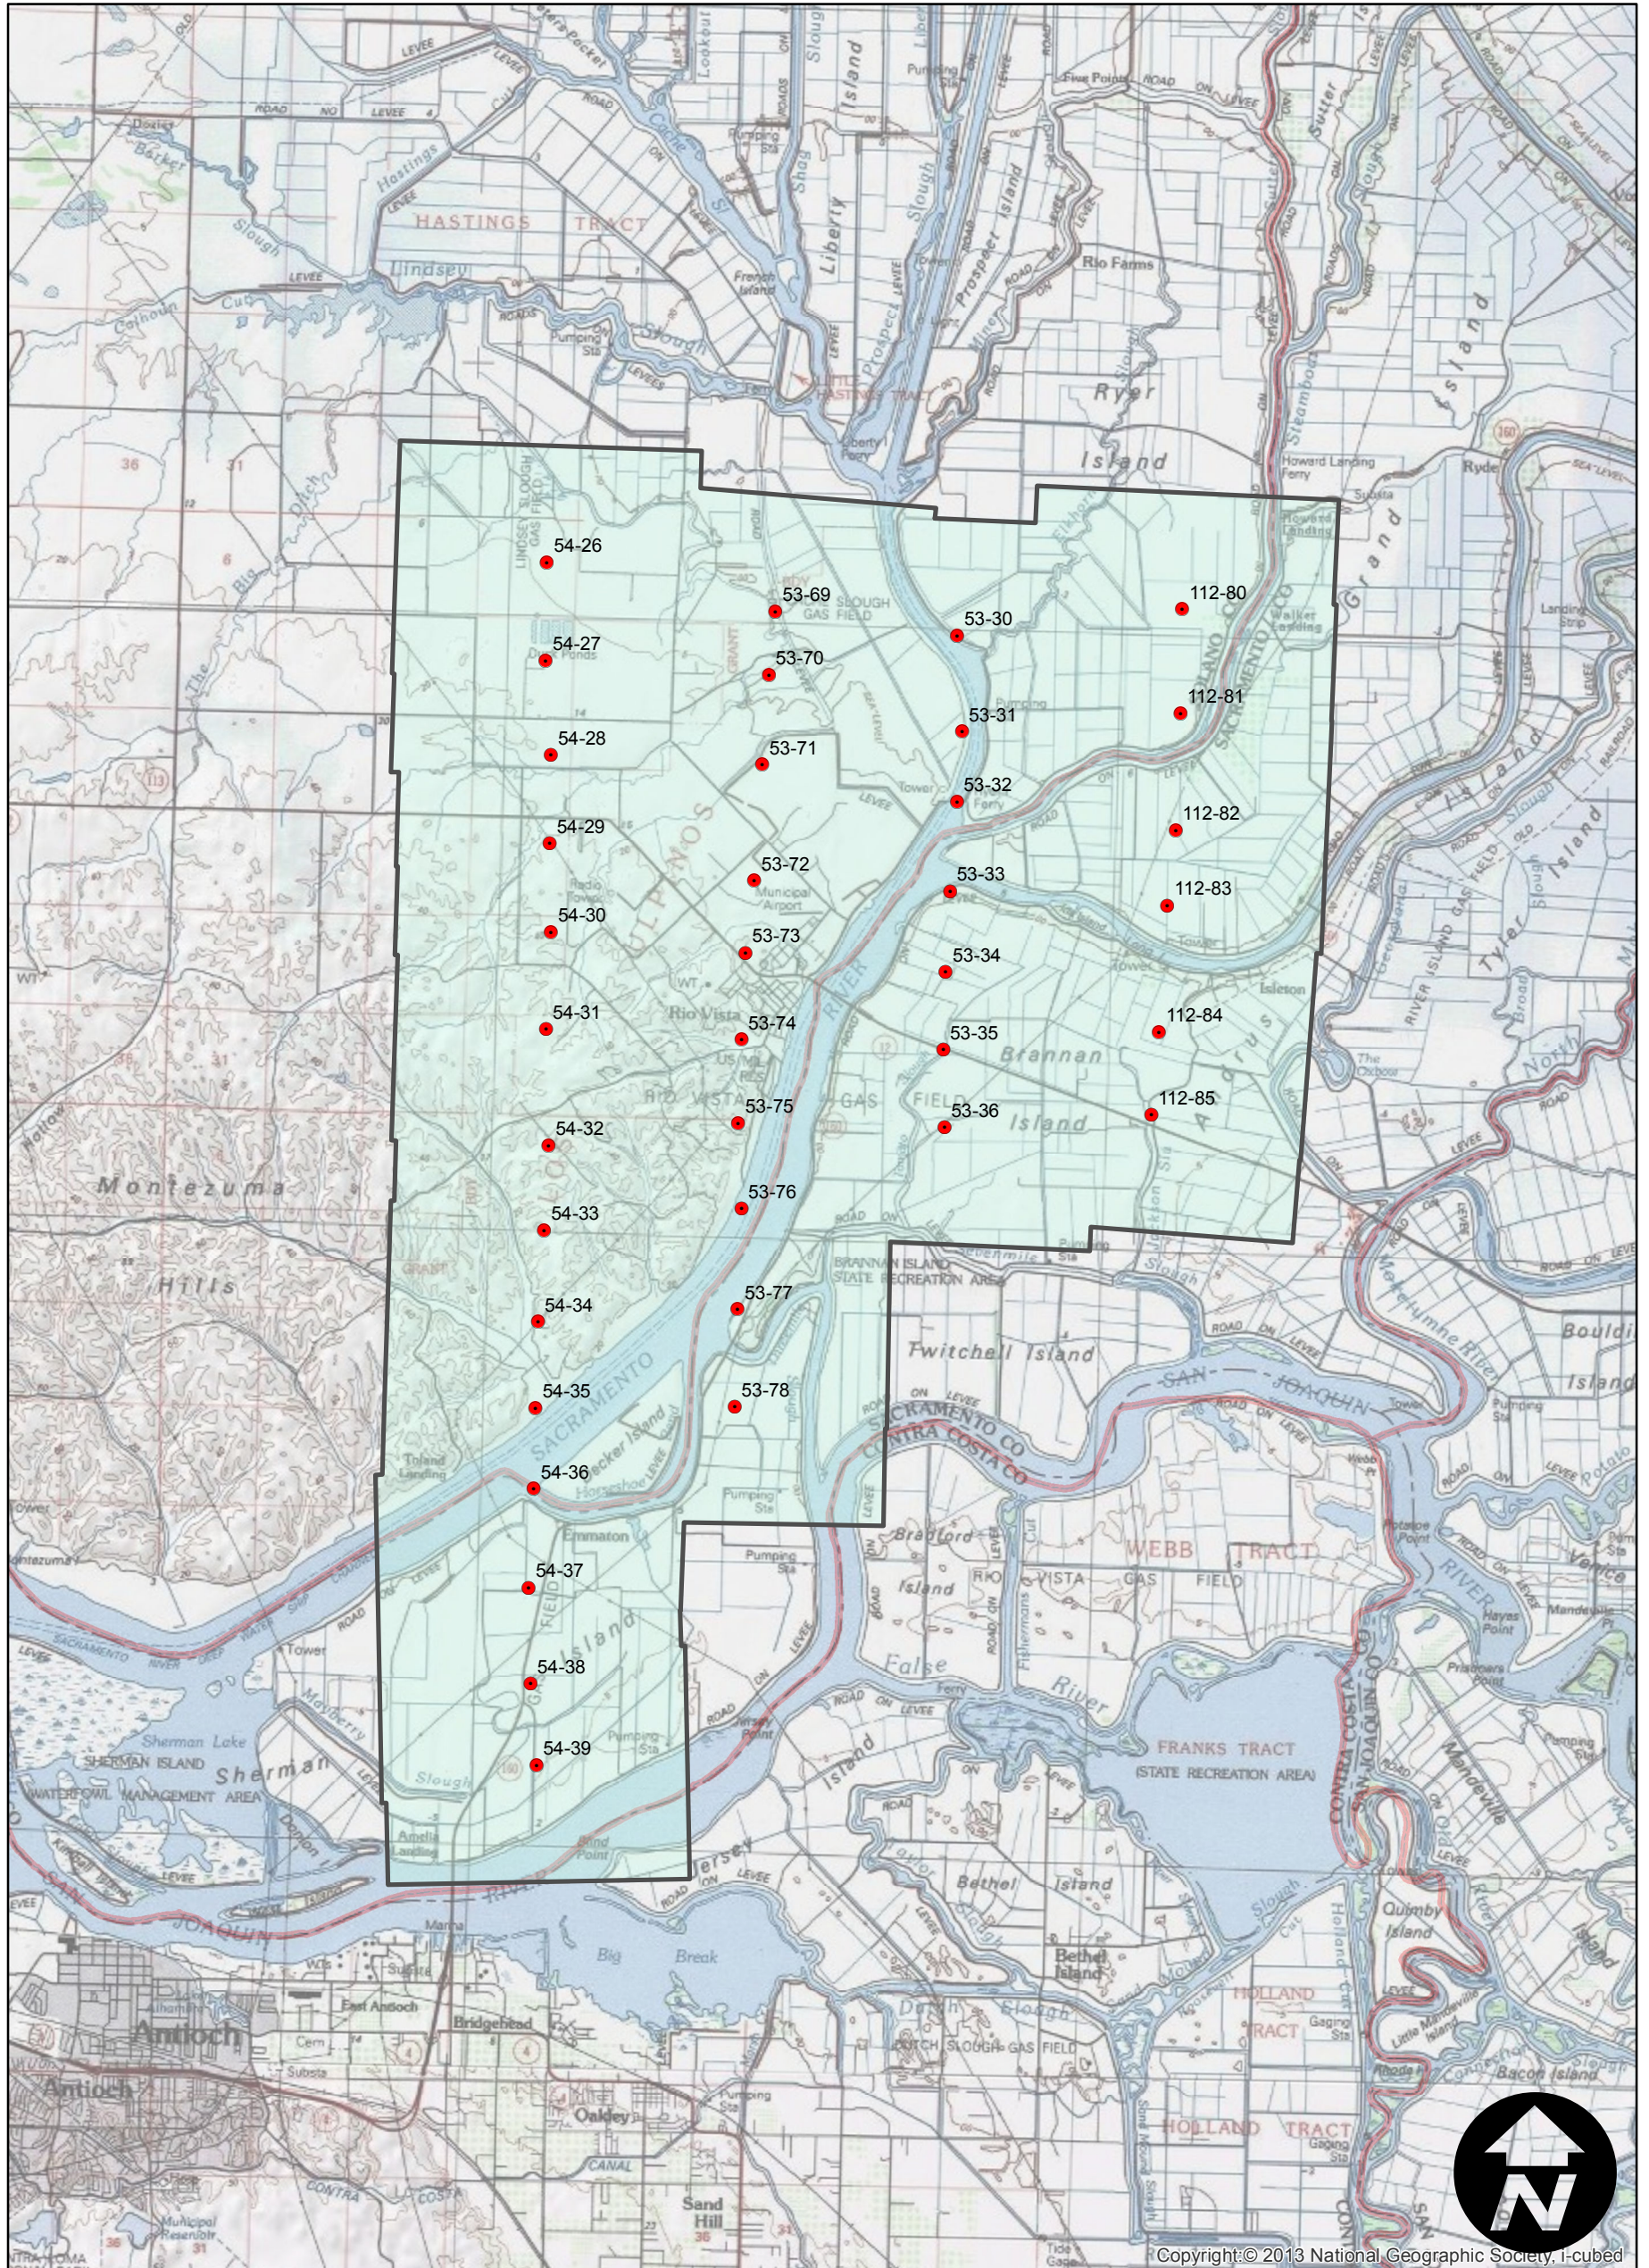

C-6829

FLIGHT LOCATION

Counties: Sacramento, Solano
Flight date(s): 08-20-1937 to 10-06-1937
Scale: 1:20,000
Overlap: 60%

Note: Area of Brennan Island, Sherman Island and Twitchell Island ("Rio Vista area"). Photography in this flight may have been derived from ABO-1937. Imagery from Whittier College, January 2013.

Complete Metadata:
<http://www.library.ucsb.edu/mil/aerial-photography-tools>

0 1 2 4 Miles

Index to Aerial Photography
Page 1 of 1

Scale of this index: 1:110,000