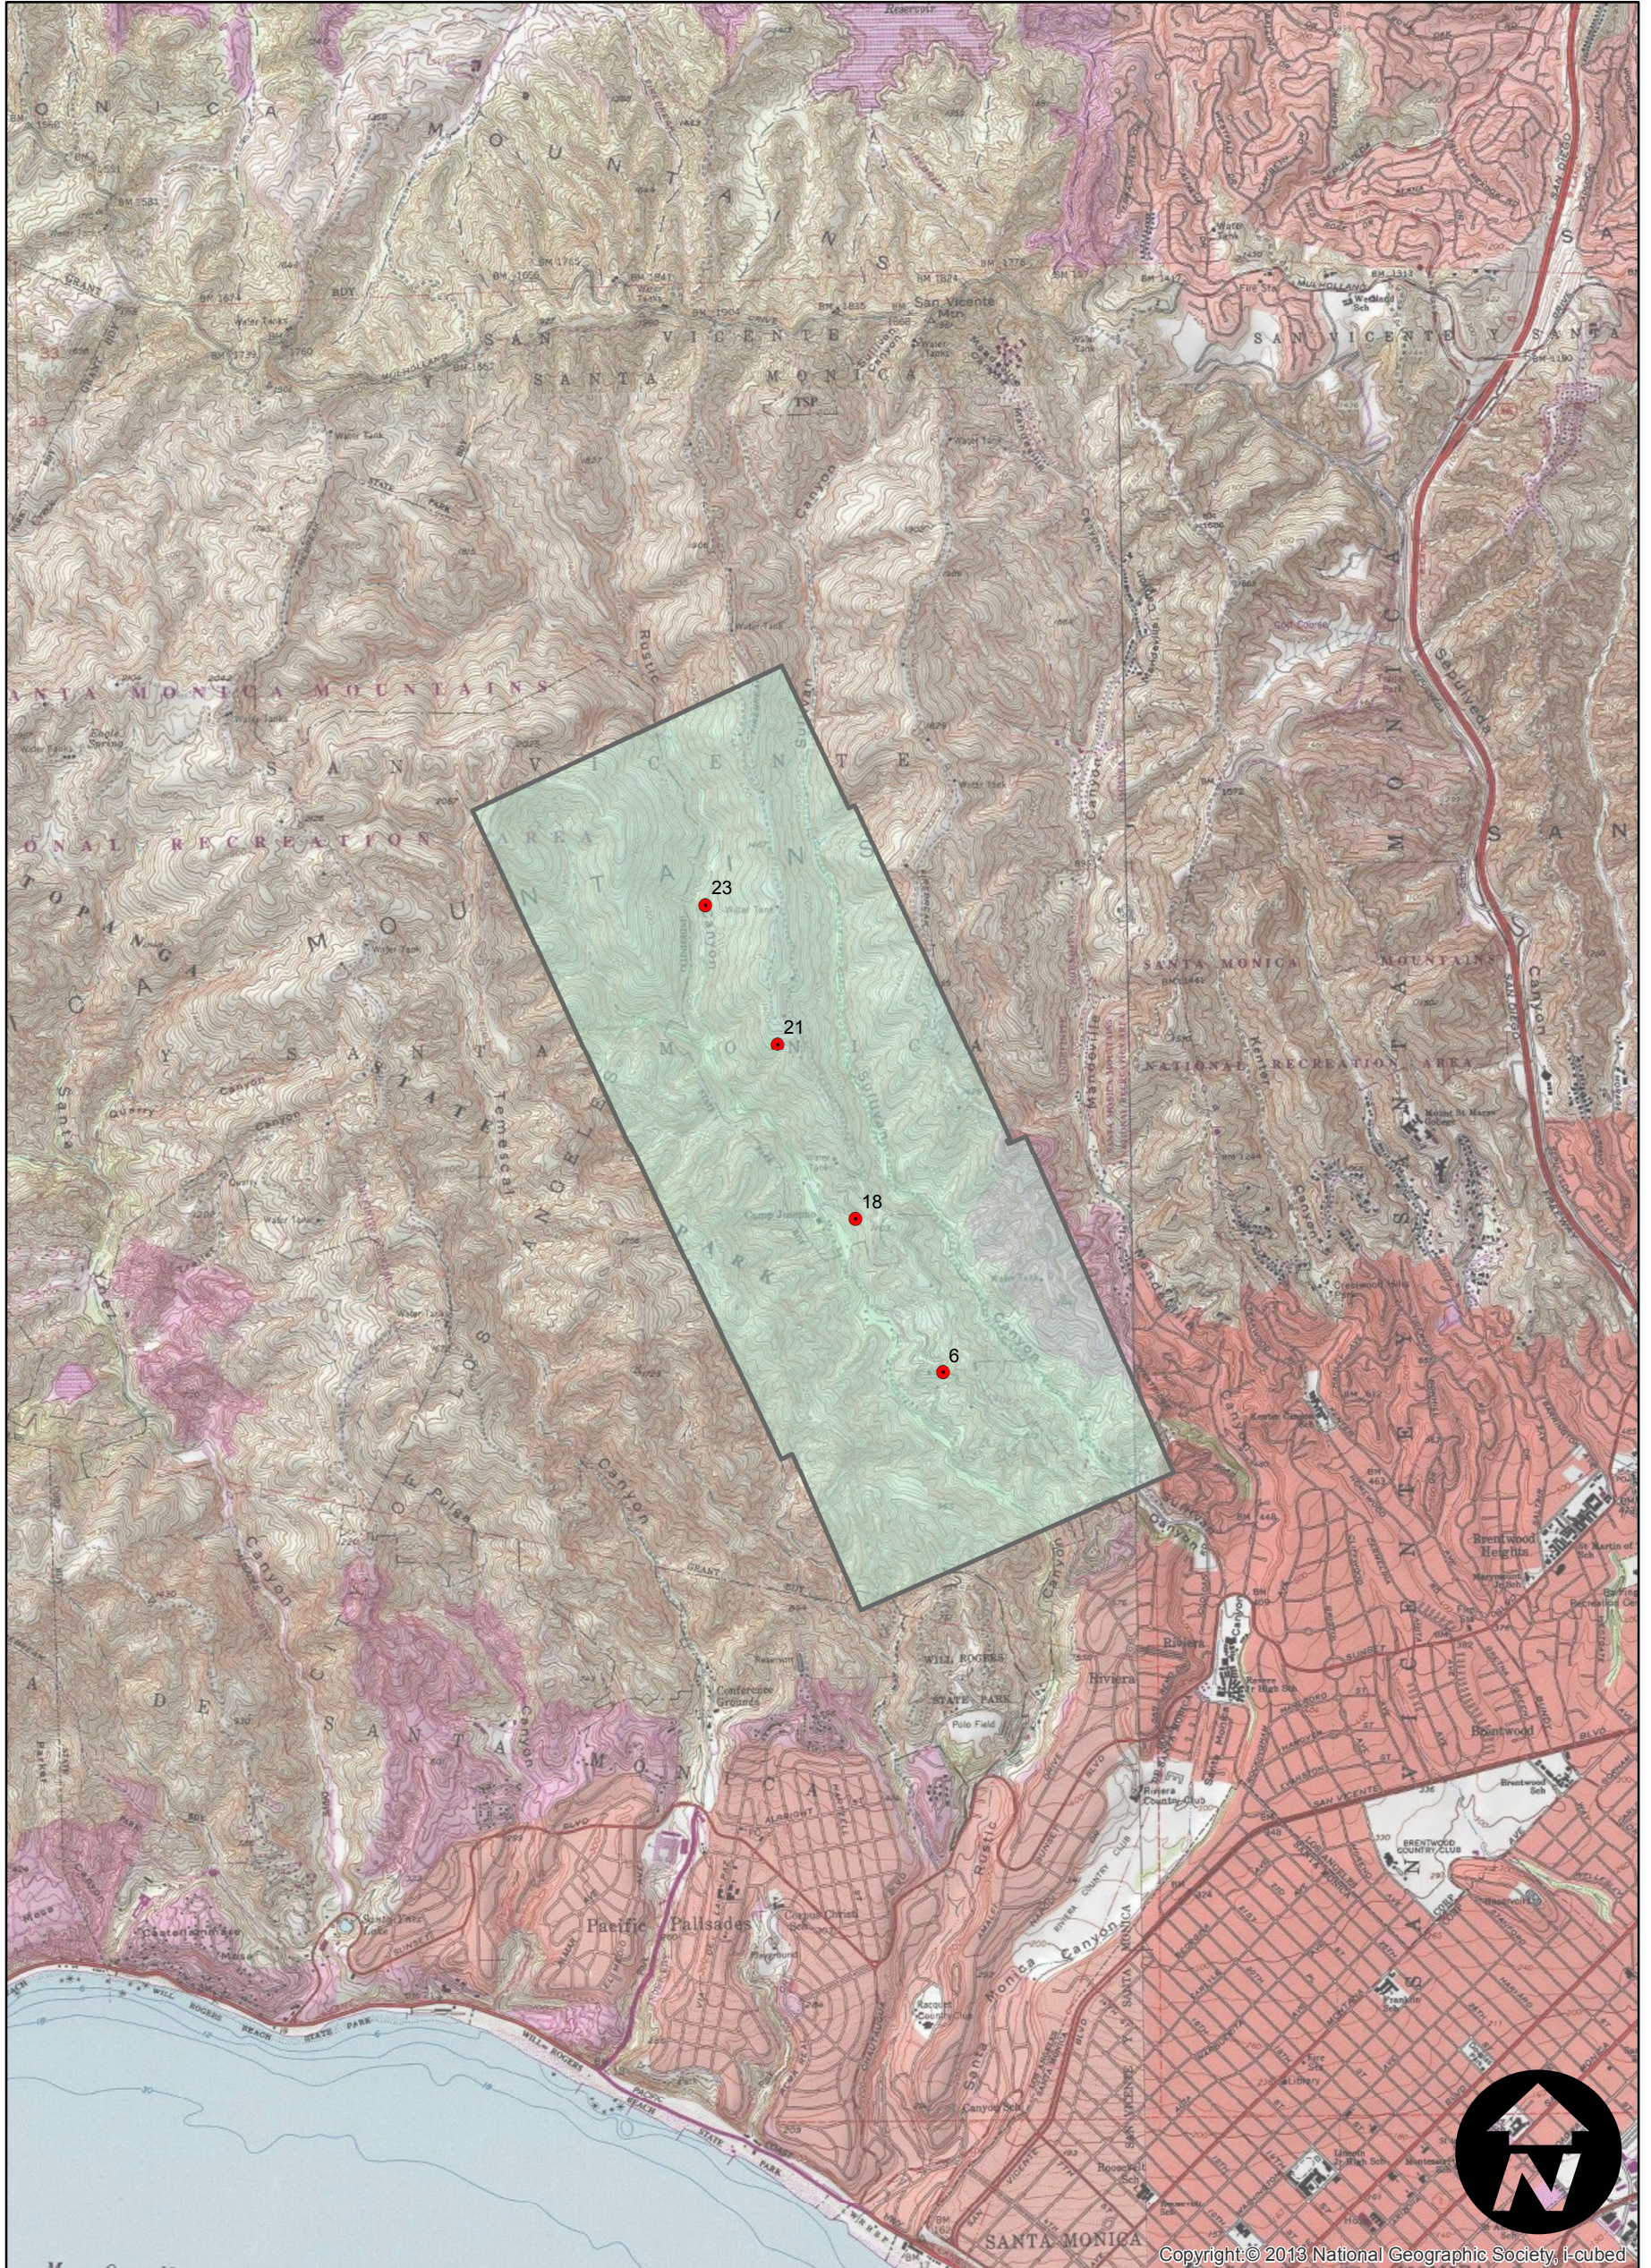

# C-6520

Counties: Los Angeles  
Flight date(s): 07-10-1940  
Scale: 1:9,600  
Overlap: 50%

Note: Santa Monica Mountains:  
Rustic Canyon. Imagery acquired  
January 2013.

## FLIGHT LOCATION

Complete Metadata:  
<http://www.library.ucsb.edu/mil/aerial-photography-tools>

Copyright © 2013 National Geographic Society, i-cubed

0 0.4 0.8 1.6 Miles

Index to Aerial Photography  
Page 1 of 1

Scale of this index: 1:40,000