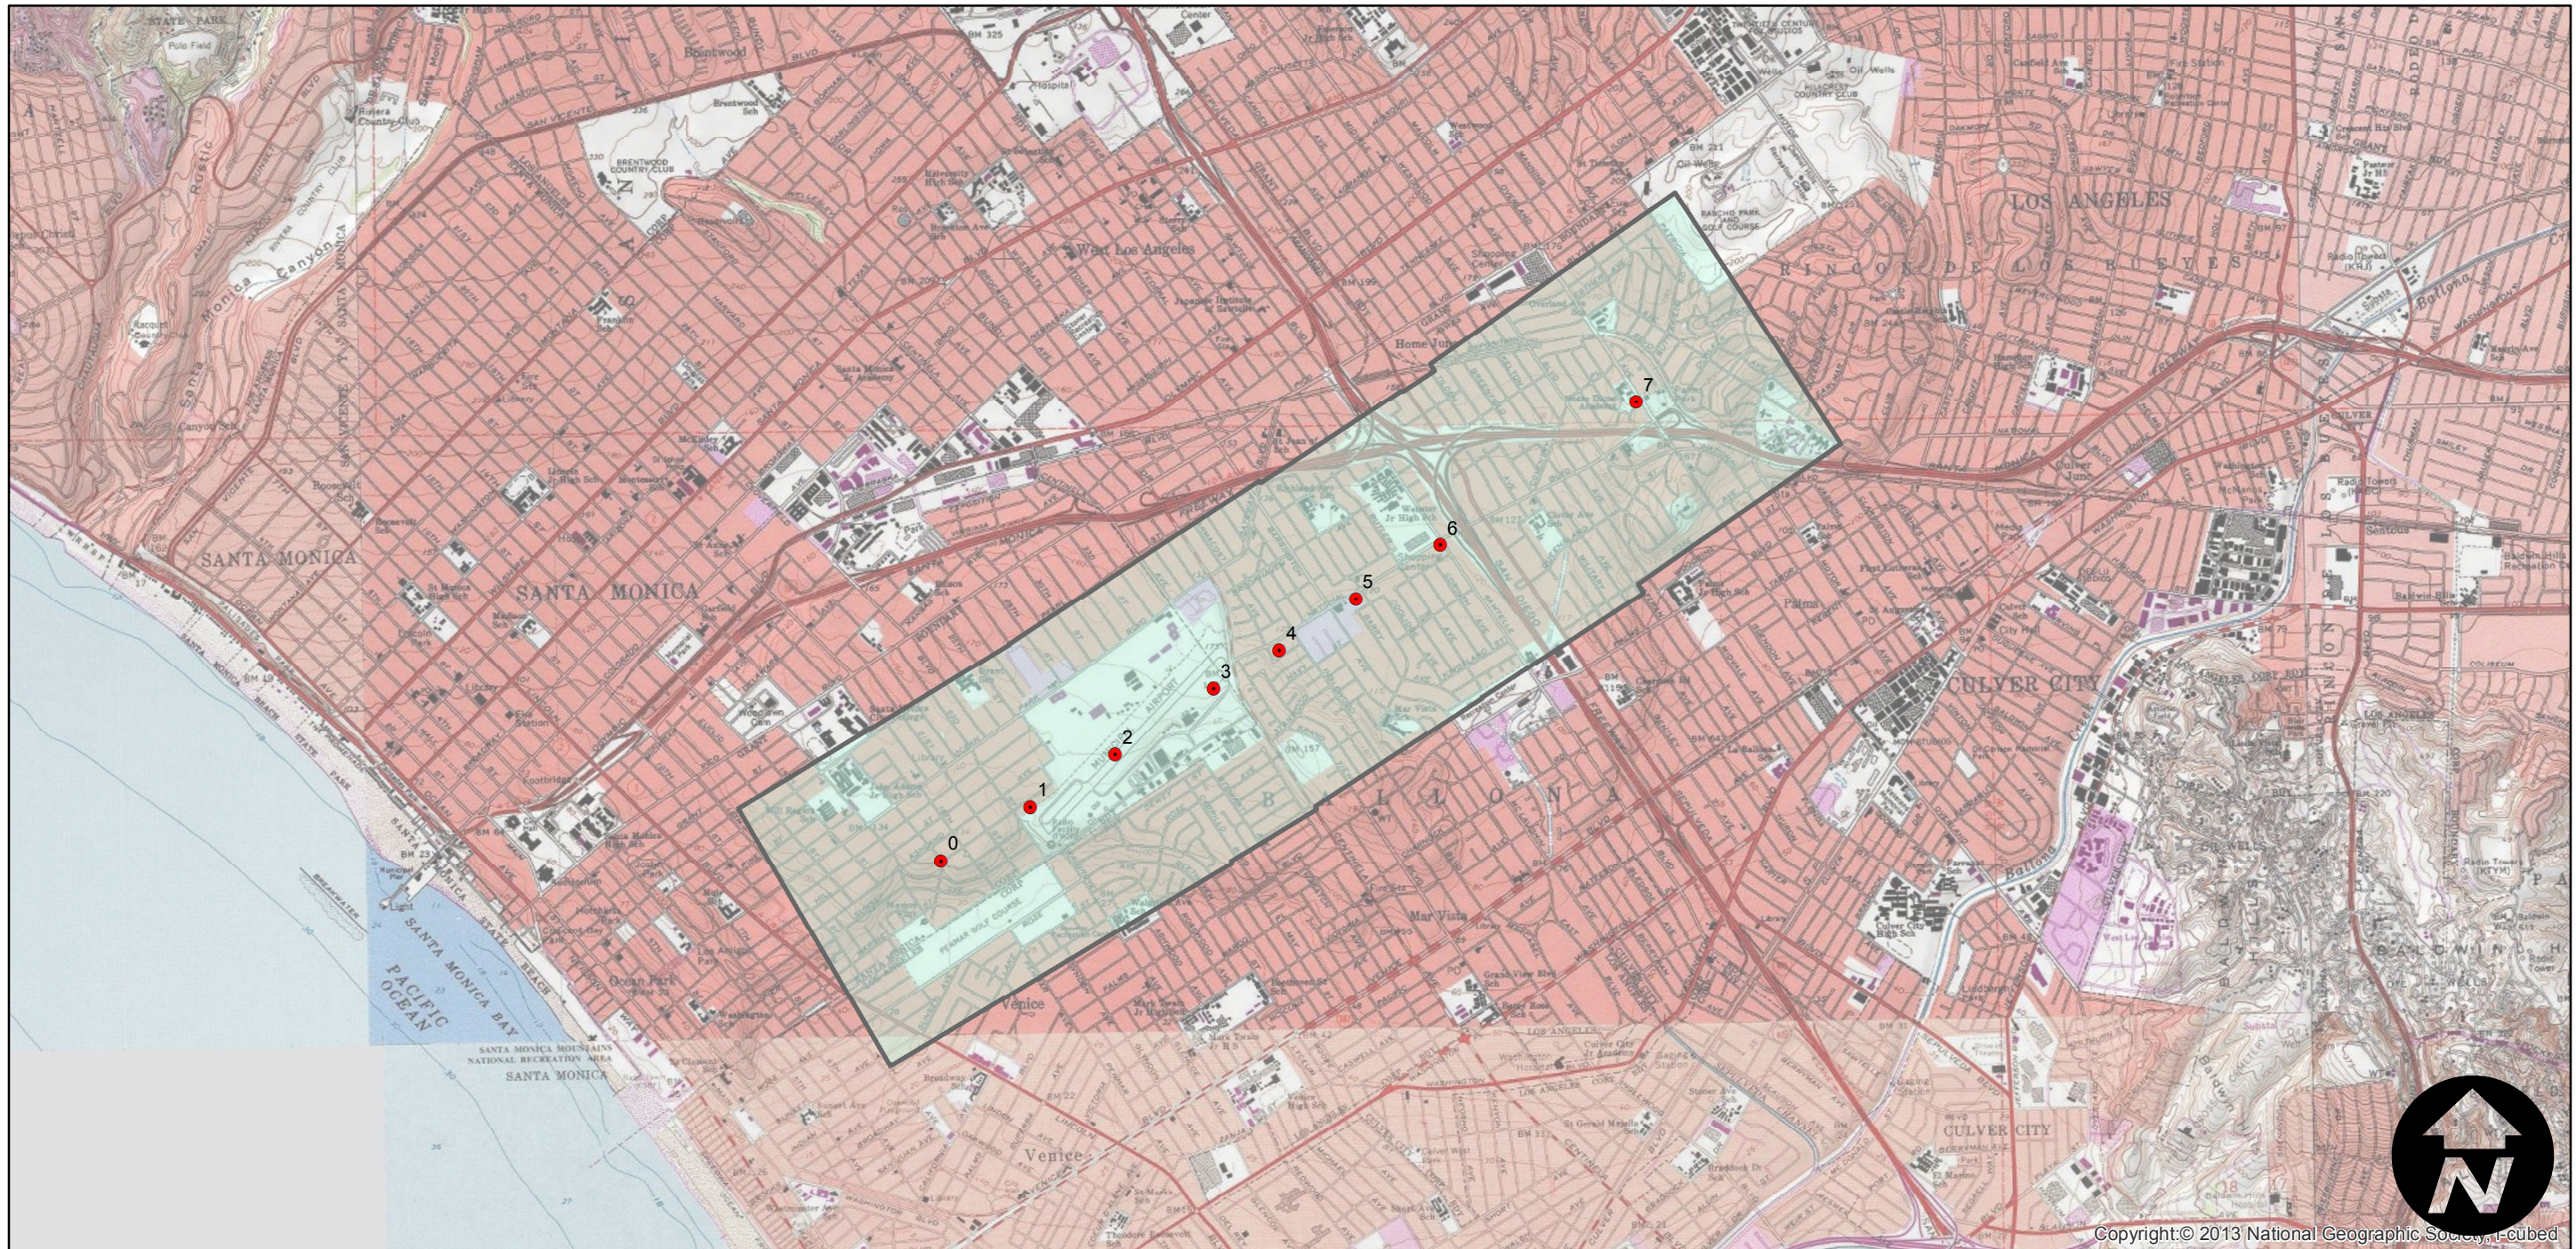

# C-6233

Counties: Los Angeles  
Flight date(s): 01-05-1940  
Scale: 1:8,400  
Overlap: 60%

Complete Metadata:  
<http://www.library.ucsb.edu/mil/aerial-photography-tools>

Note: Santa Monica: "Clover Field" (vicinity of Santa Monica Municipal Airport). Imagery acquired January 2013. Nitrate negatives scanned April 2015.

## FLIGHT LOCATION

0 0.5 1 2 Miles