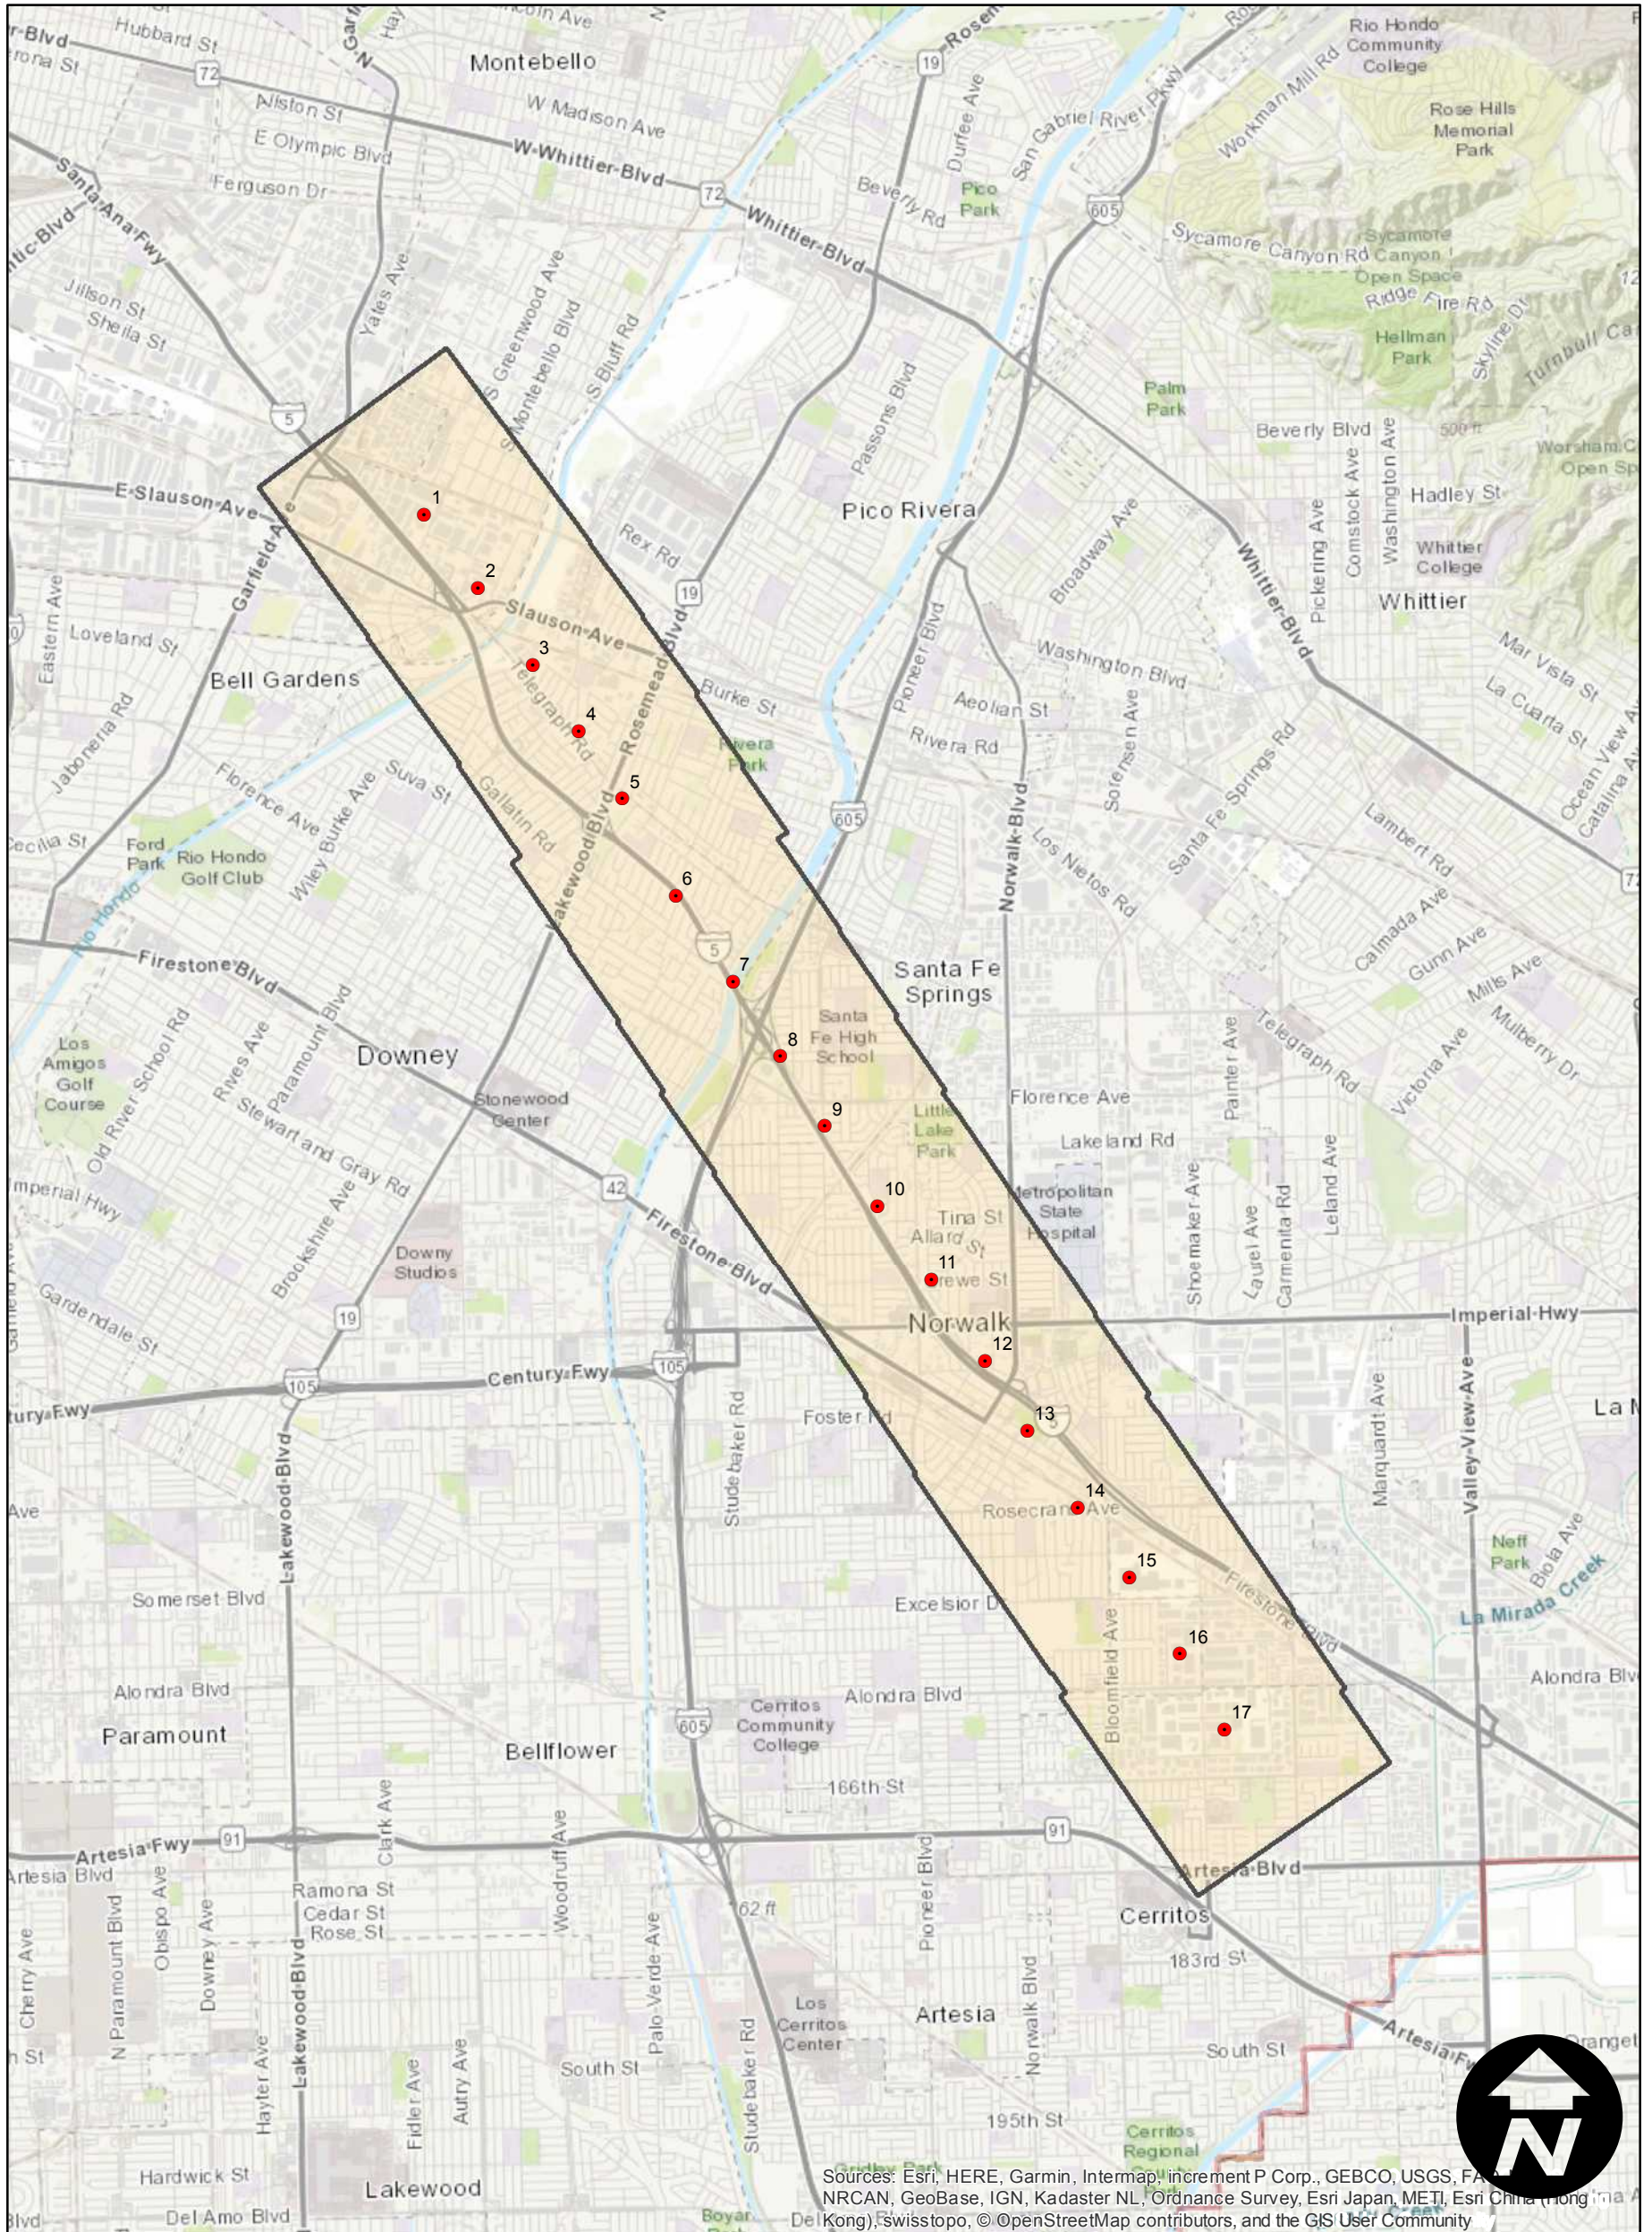

C-5531

Counties: Los Angeles
Flight date(s): 12-06-1938
Scale: 1:8,640
Overlap: 60%

Complete Metadata:
<https://www.library.ucsb.edu/src/airphotos/aerial-photography-information>

Note: Montebello to Cerritos.
Positive transparencies acquired from Teledyne, Inc., 1986. Prints and nitrate negatives acquired from Whittier College, January 2013. Nitrate negatives scanned, October 2015.

FLIGHT LOCATION

0 0.5 1 2 Miles

Index to Aerial Photography
Page 1 of 1

Scale of this index: 1:60,000