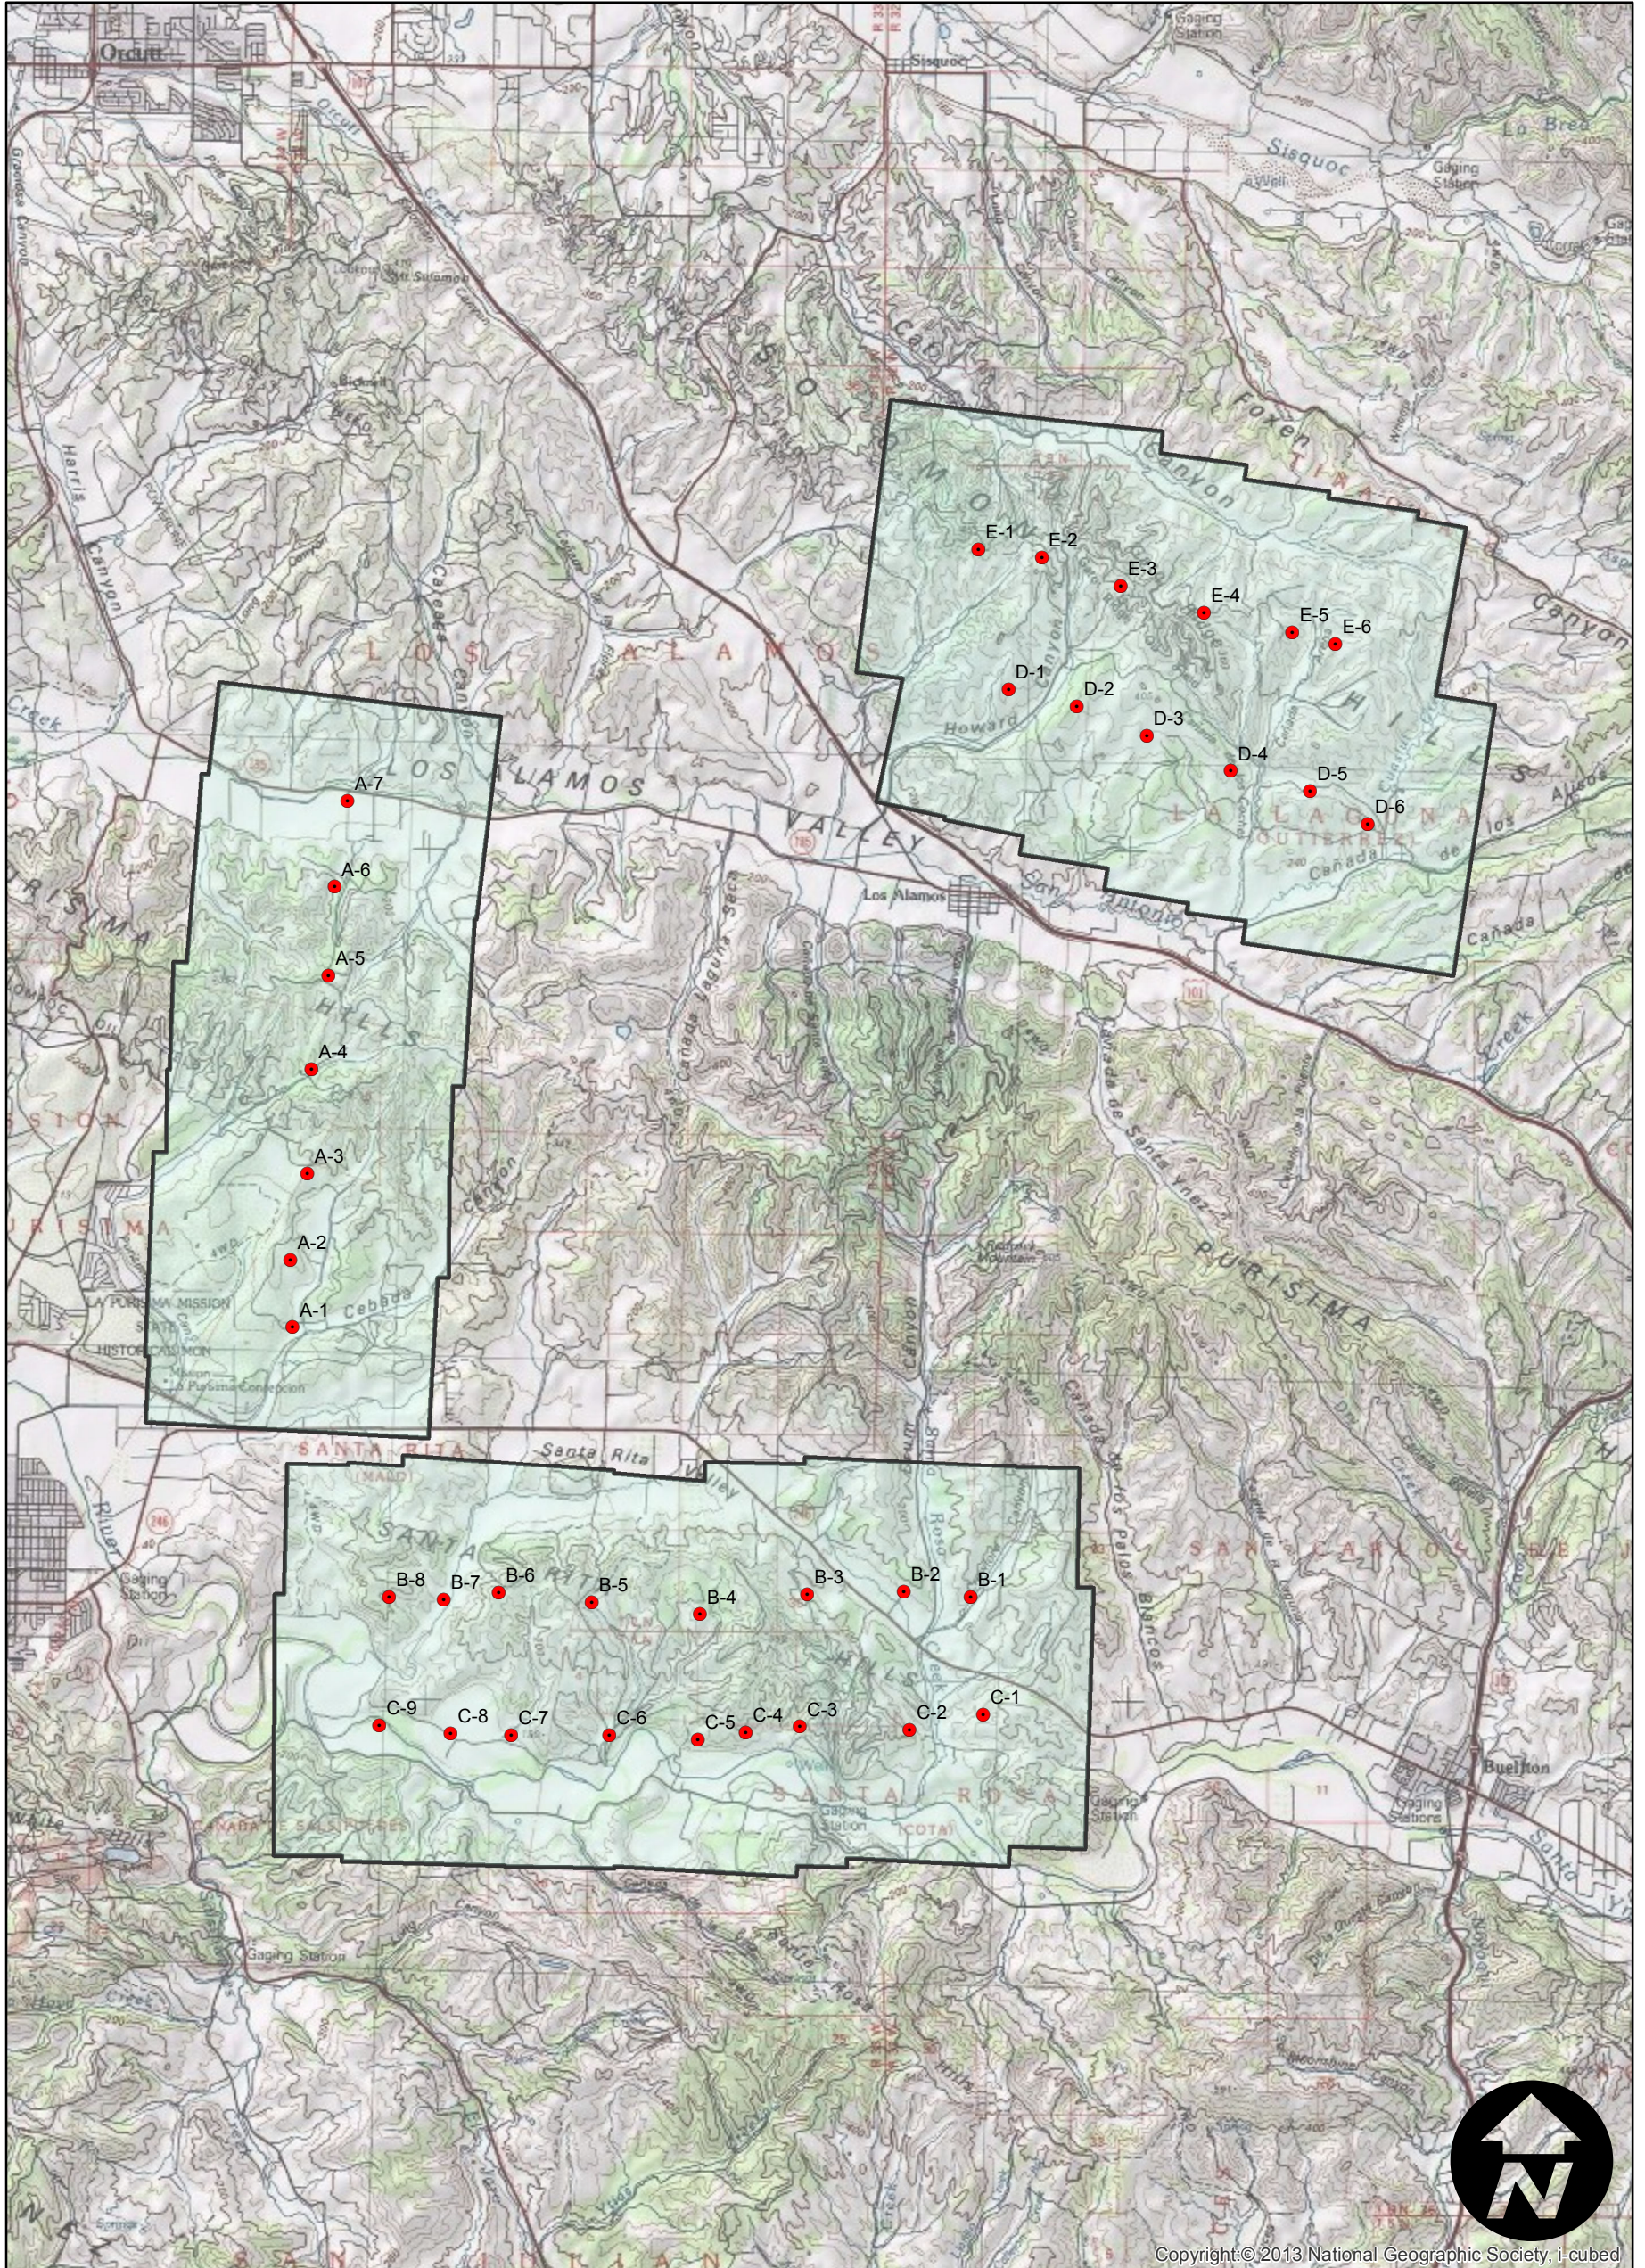

C-440

Counties: Santa Barbara
Flight date(s): 02-26-1929
Scale: 1:18,000
Overlap: 50%

Note: Vicinity of Buellton. Acquired from Whittier College, January 2013.

Complete Metadata:
<http://www.library.ucsb.edu/mil/aerial-photography-tools>

FLIGHT LOCATION

0 1 2 4 Miles