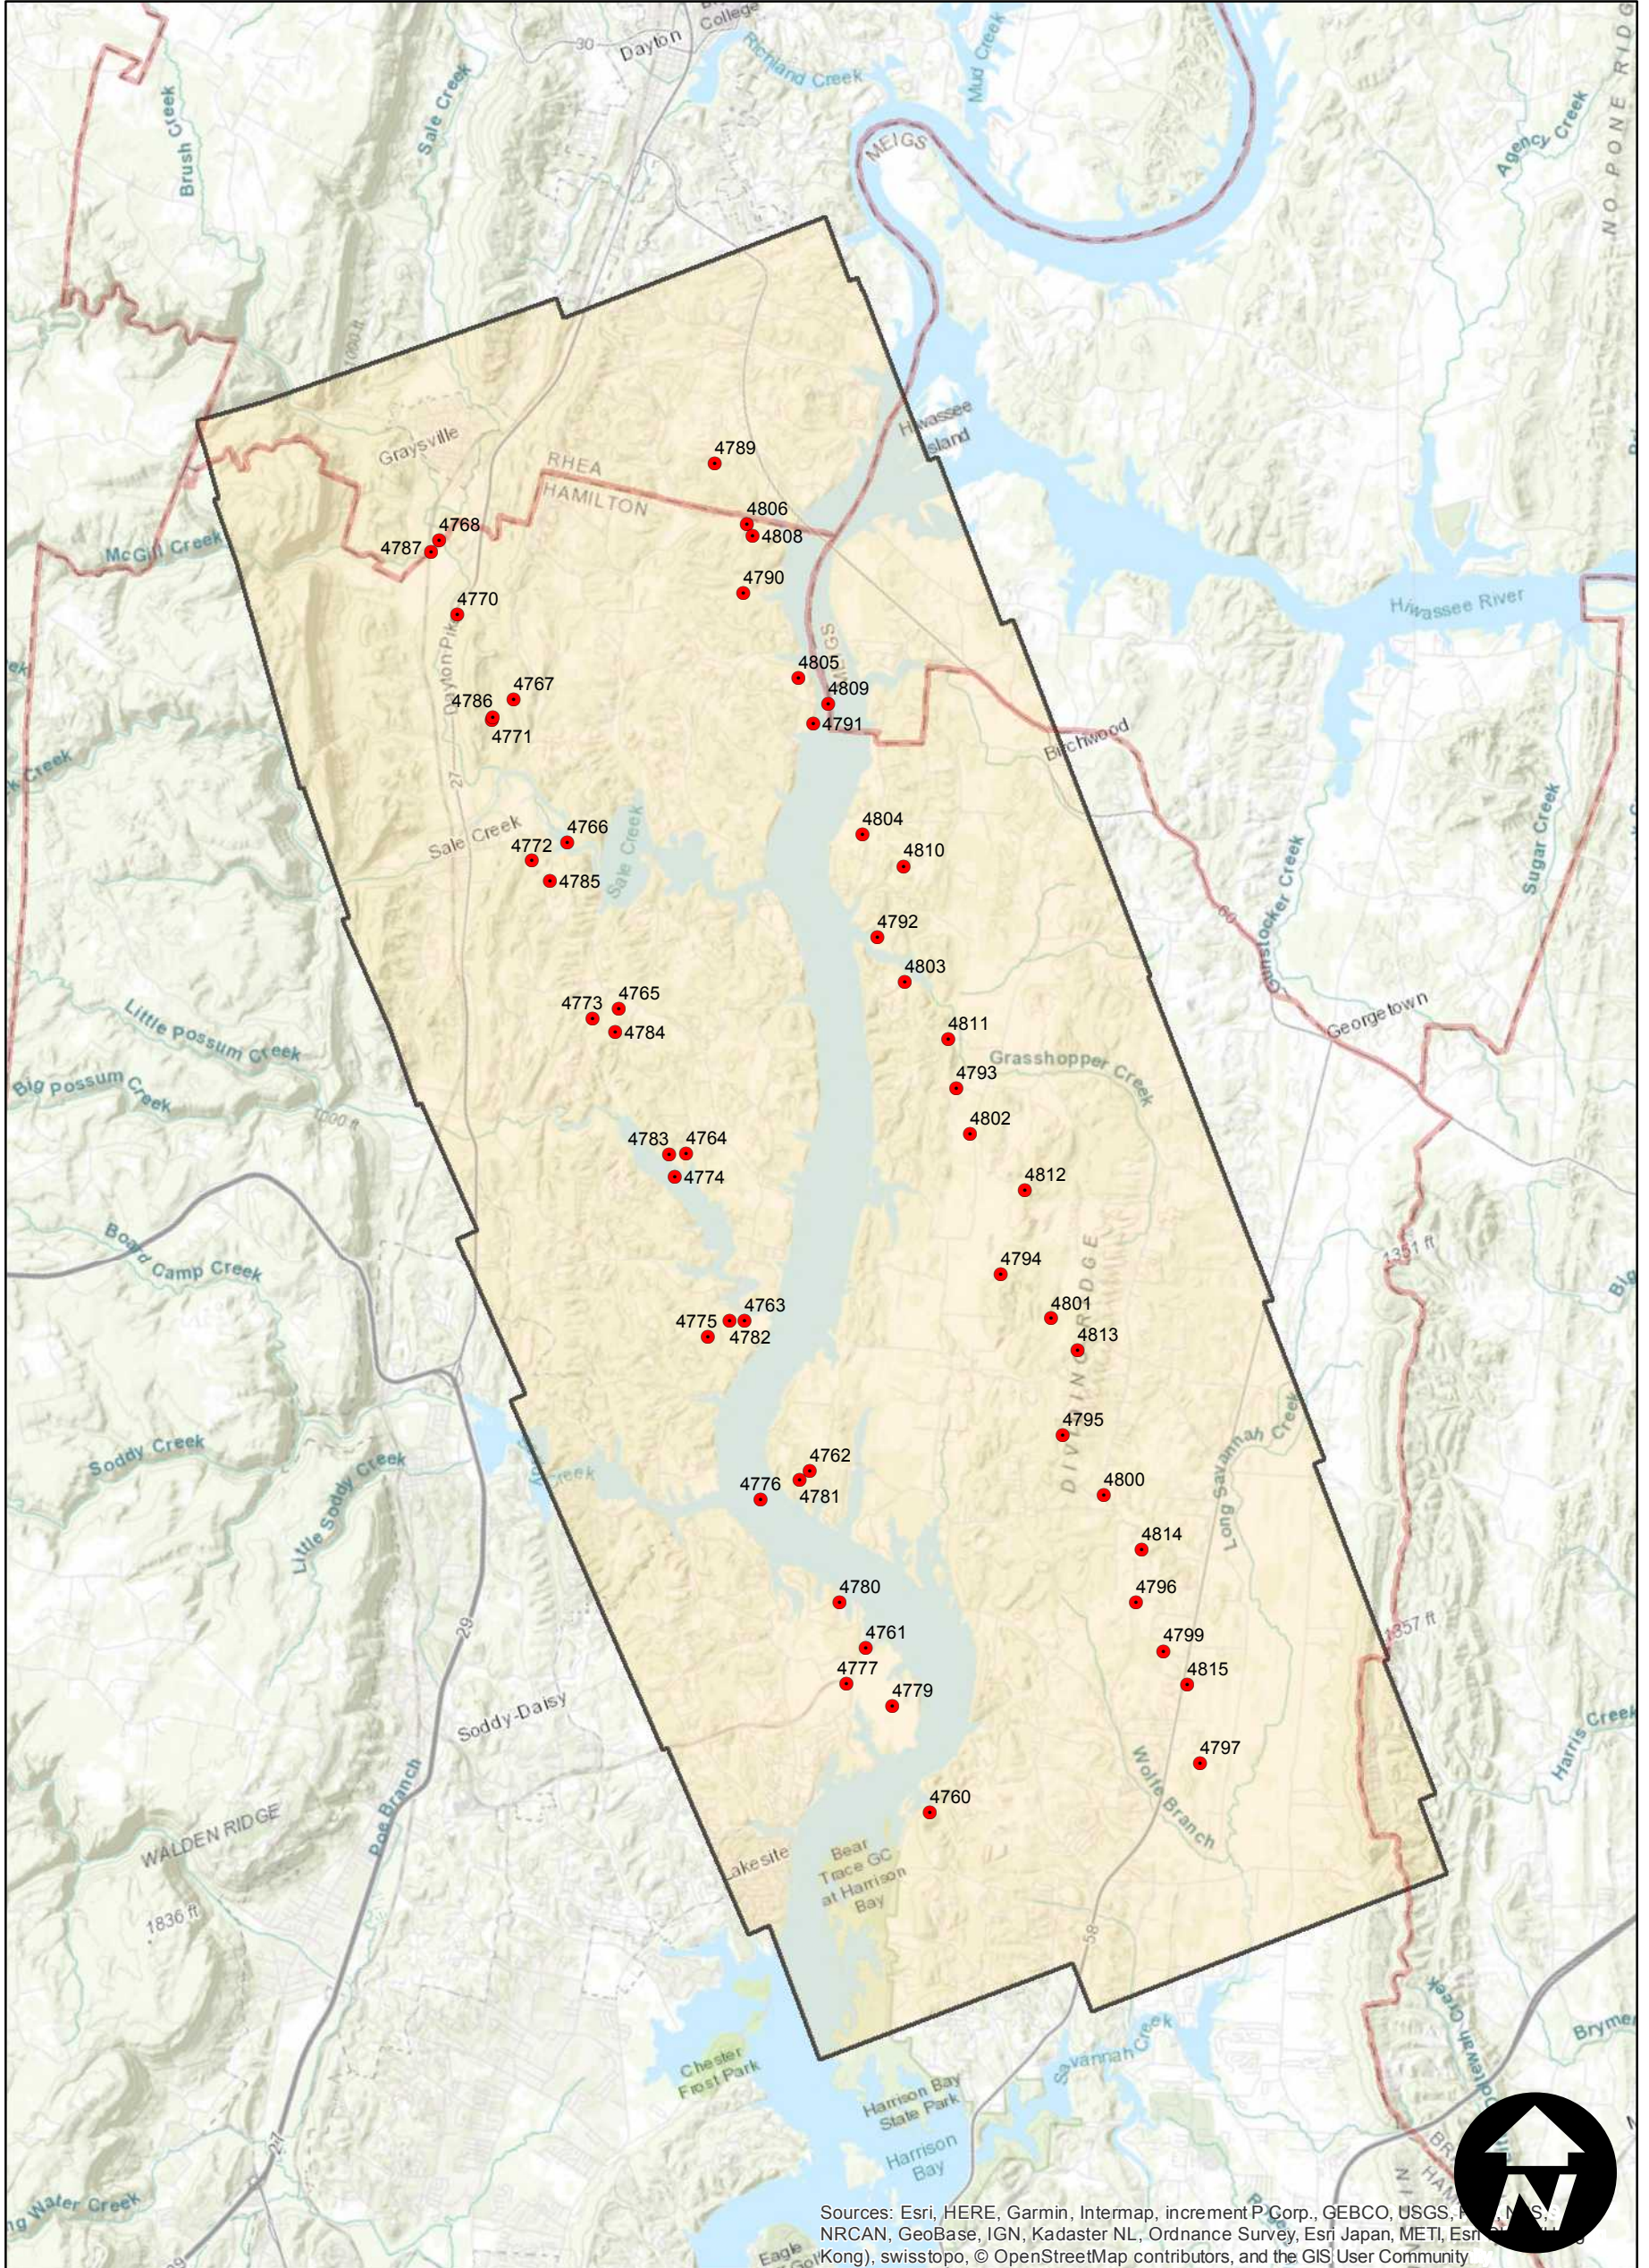

C-4345 (1:30K)

Counties: Hamilton (Tennessee)
 Flight date(s): 01-01-1937 to 12-31-1937
 Scale: 1:30,000
 Overlap: 60-95%

Complete Metadata:
<https://www.library.ucsb.edu/src/airphotos/aerial-photography-information>

Note: Chickamauga Lake;
 Lakesite to Hiwassee
 Wildlife Refuge. Four-
 frame composites. Exact
 flight date is unknown.
 Imagery acquired January
 2013.

FLIGHT LOCATION

Sources: Esri, HERE, Garmin, Intermap, increment P Corp., GEBCO, USGS, NRCAN, GeoBase, IGN, Kadaster NL, Ordnance Survey, Esri Japan, METI, Esri (Switzerland), Swisstopo, © OpenStreetMap contributors, and the GIS User Community

0 1 2 4 Miles

Index to Aerial Photography
 Page 1 of 1

Scale of this index: 1:125,000