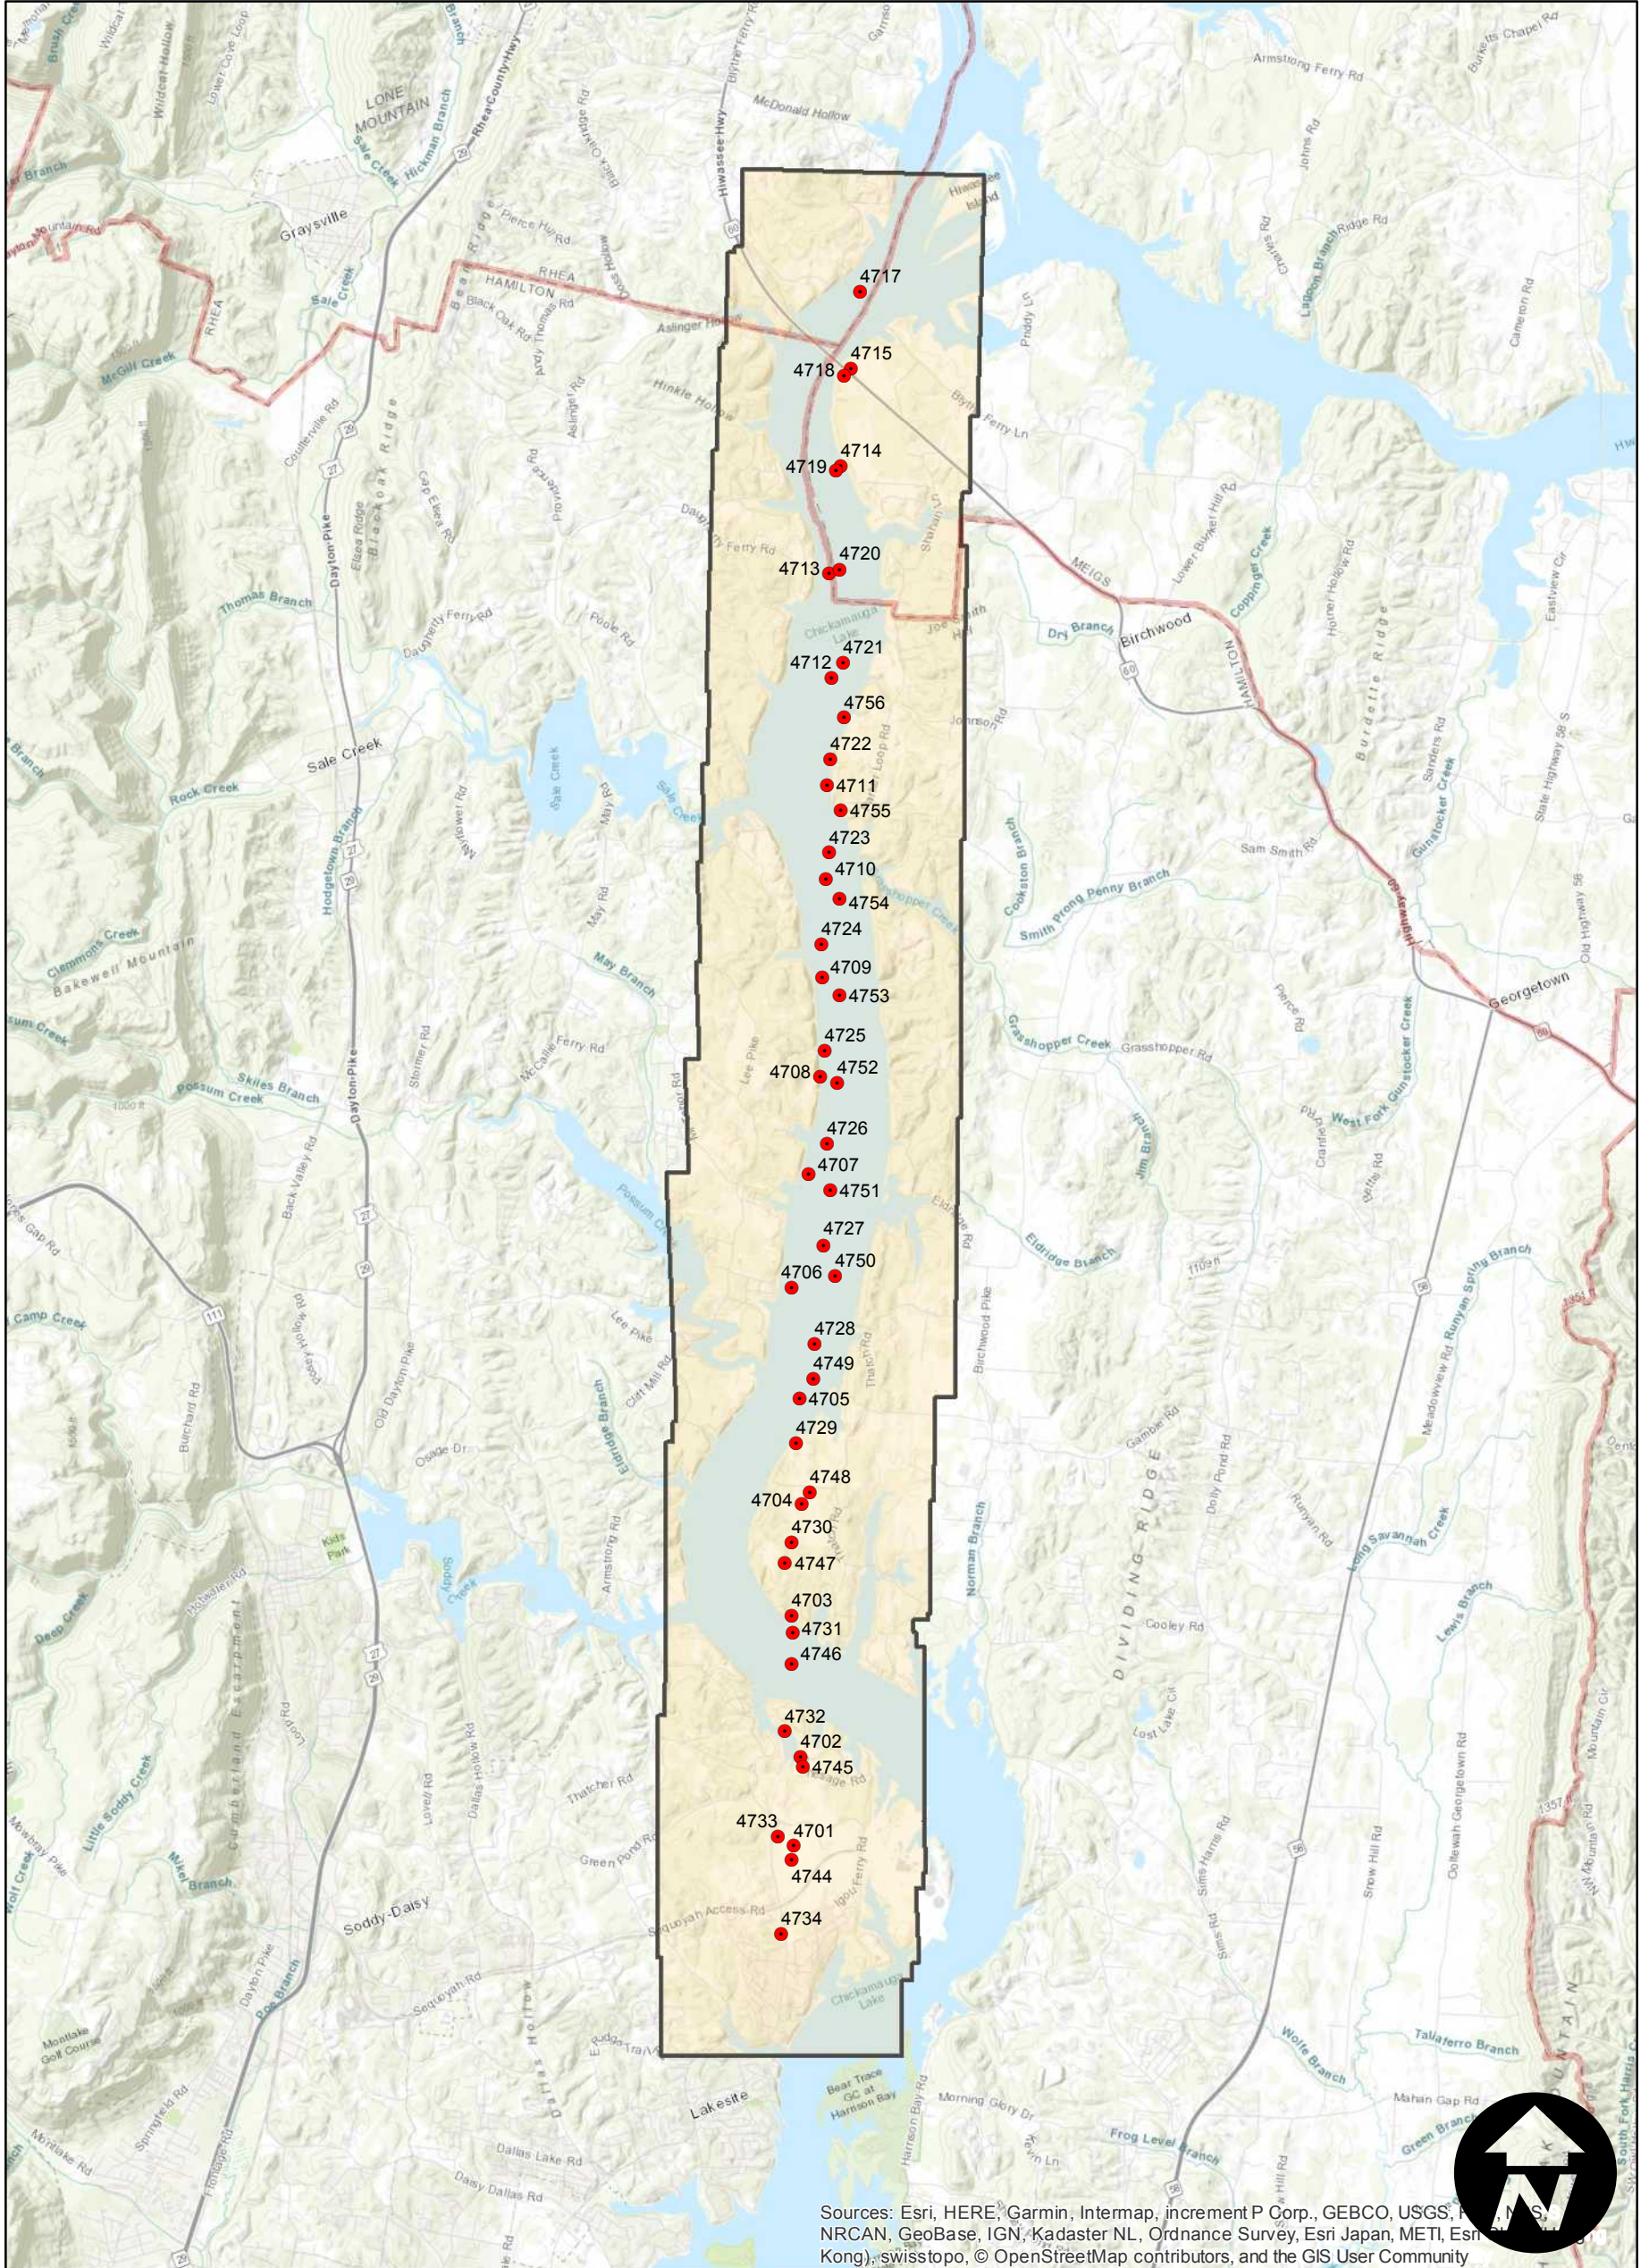

C-4345 (1:14.4K)

Counties: Hamilton (Tennessee)
 Flight date(s): 01-01-1937 to 12-31-1937
 Scale: 1:14,400
 Overlap: 60-95%

Complete Metadata:
<https://www.library.ucsb.edu/src/airphotos/aerial-photography-information>

Note: Chickamauga Lake;
 Lakesite to Hiwassee
 Wildlife Refuge. Four-
 frame composites. Exact
 flight date is unknown.
 Imagery acquired January
 2013.

FLIGHT LOCATION

Sources: Esri, HERE, Garmin, Intermap, increment P Corp., GEBCO, USGS, NRCAN, GeoBase, IGN, Kadaster NL, Ordnance Survey, Esri Japan, METI, Esri (China), Swisstopo, © OpenStreetMap contributors, and the GIS User Community