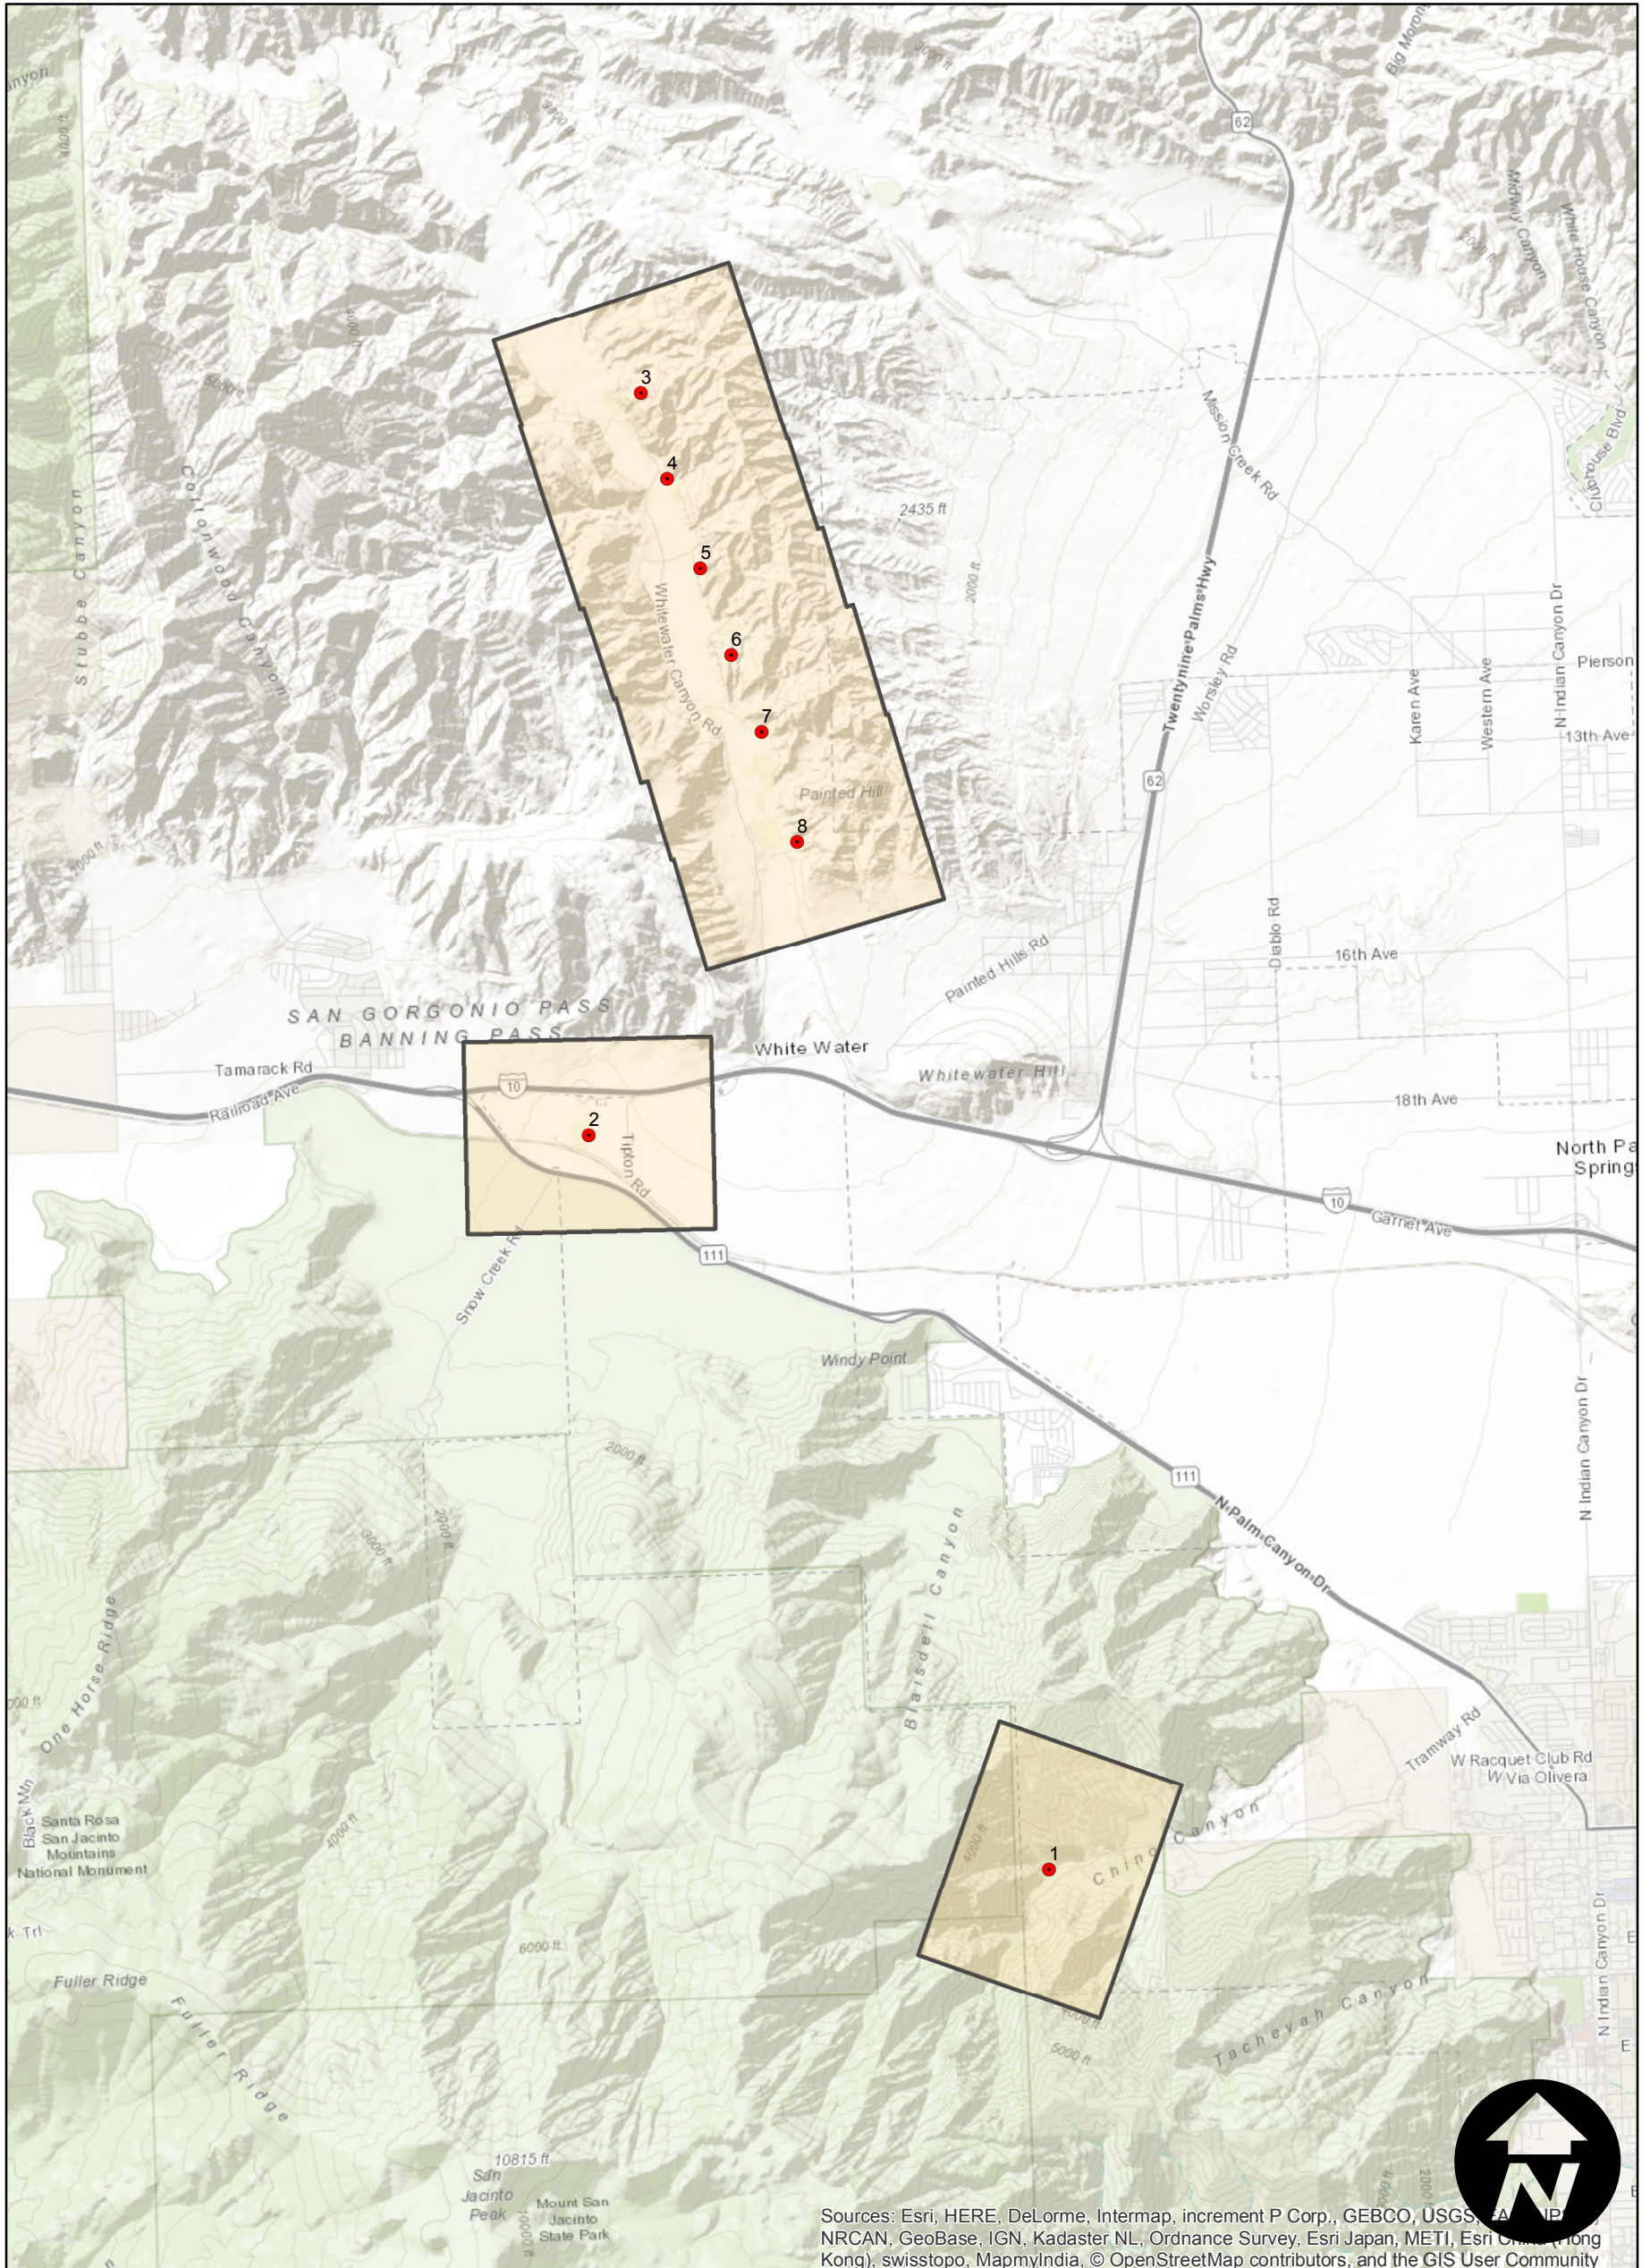

# C-3994

Counties: Riverside  
Flight date(s): 04-27-1936  
Scale: 1:12,000  
Overlap: 0-60%

Complete Metadata:  
<https://www.library.ucsb.edu/src/airphotos/aerial-photography-information>

Note: Area northwest of Palm Springs: Whitewater River and Chino Canyon. Imagery acquired January 2013. Nitrate negatives scanned May 2015.

## FLIGHT LOCATION

0 0.5 1 2 Miles