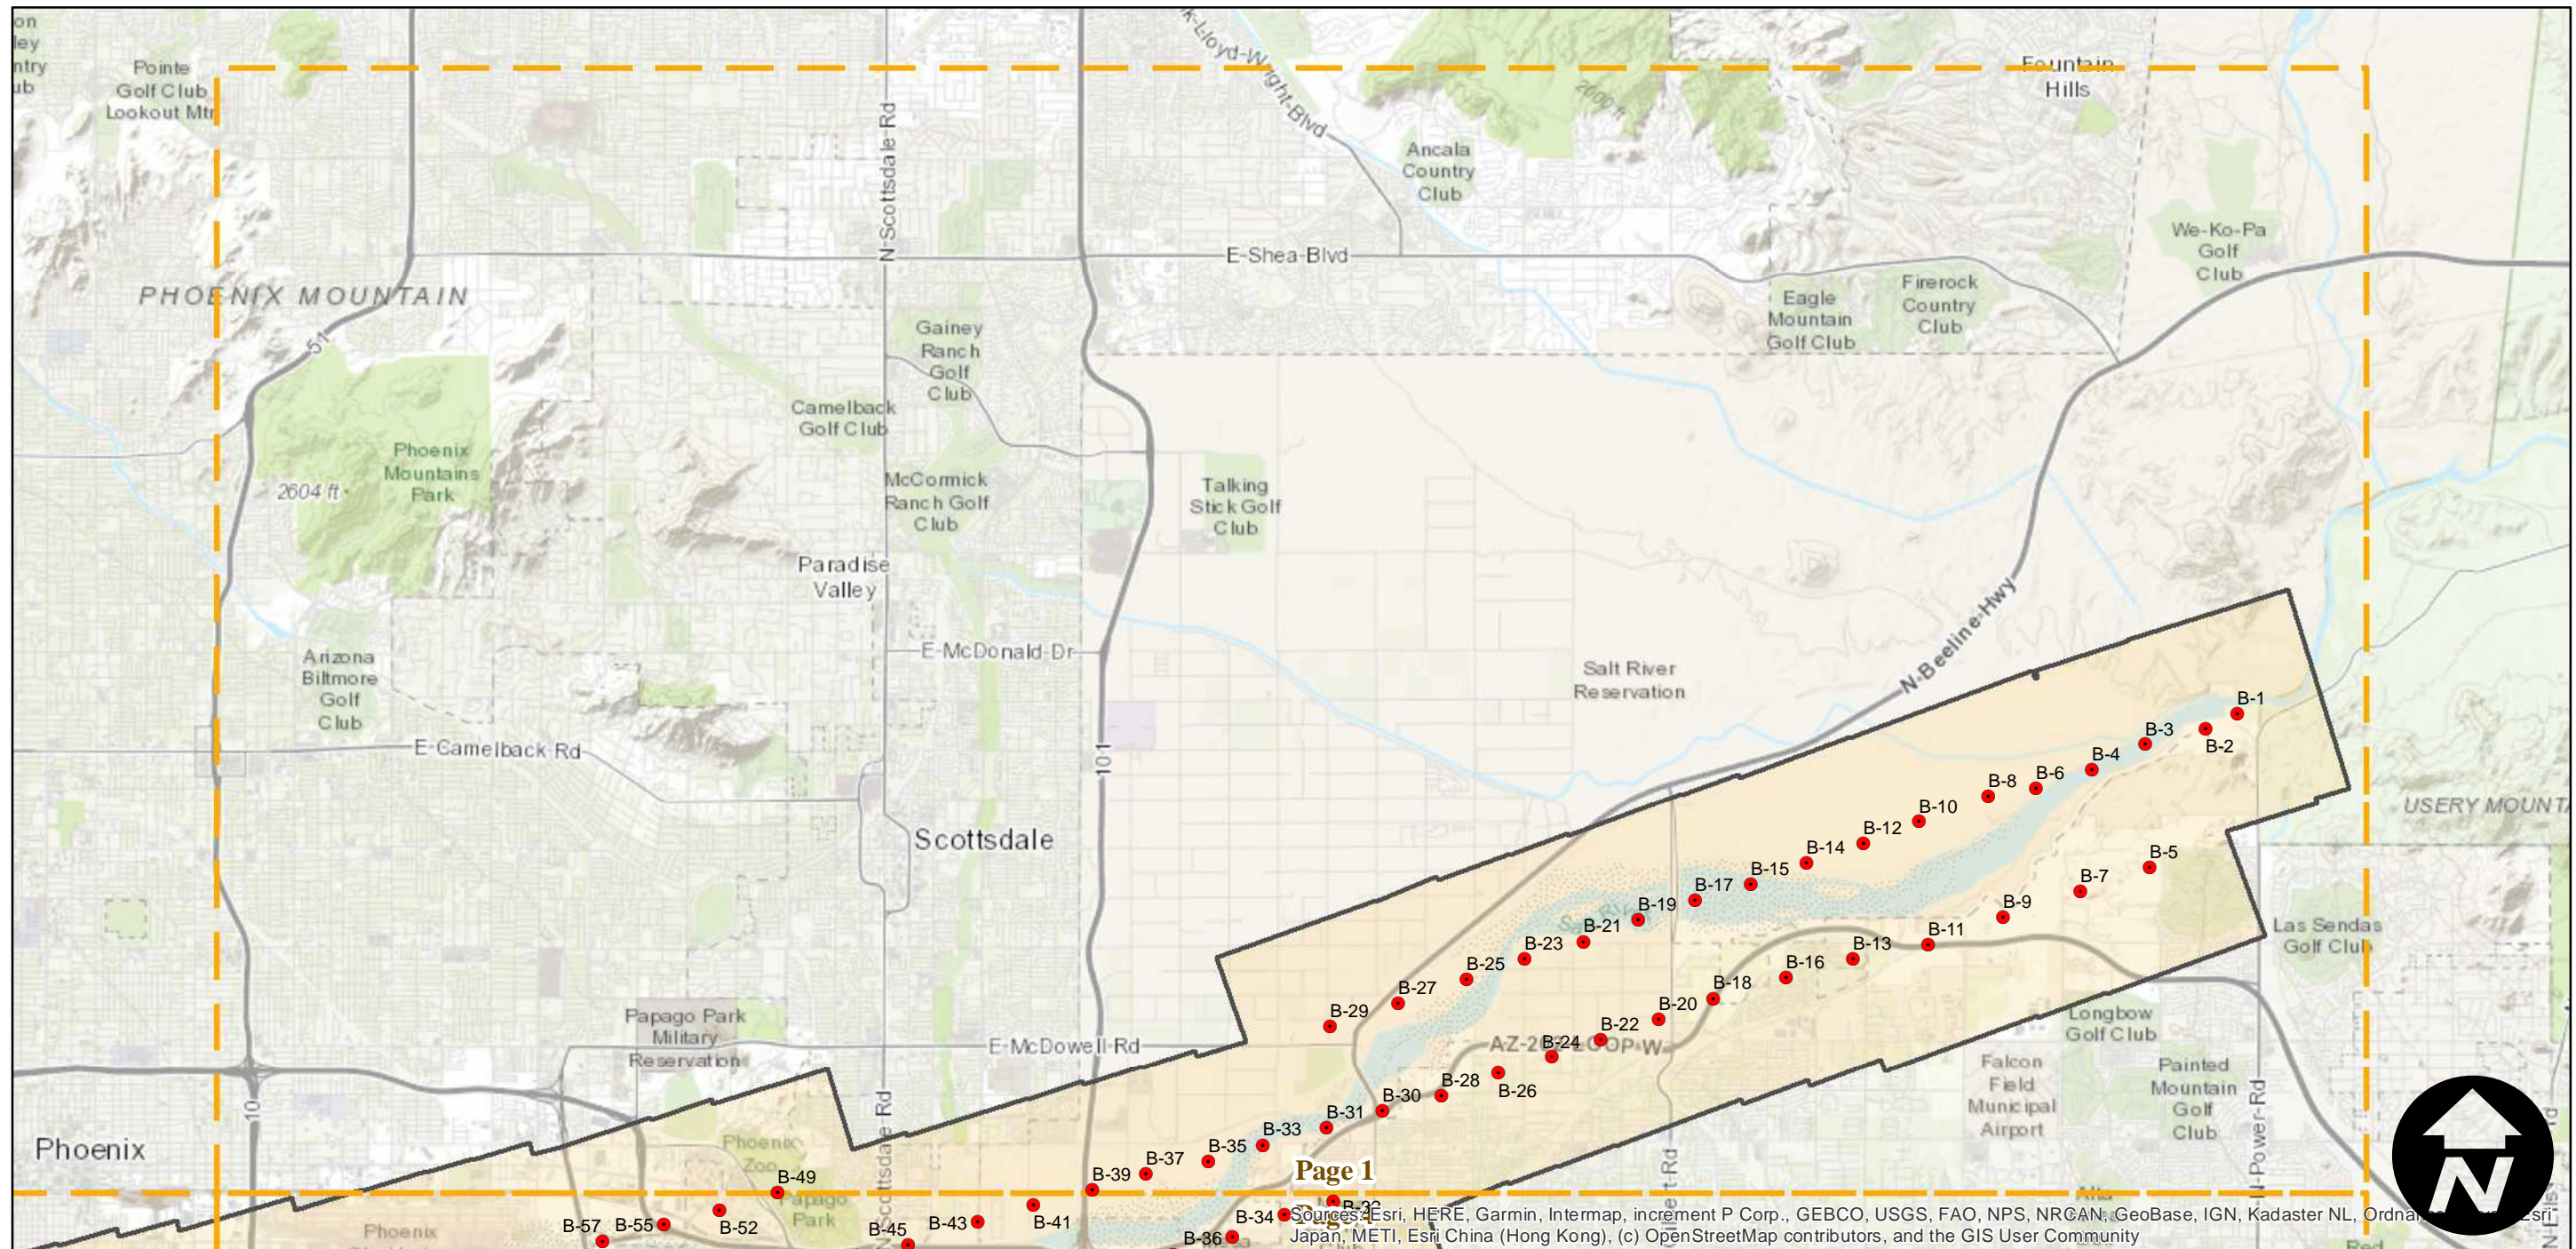

C-2920B

Counties: Maricopa (Arizona)
Flight date(s): 02-01-1934 to 02-28-1934
Scale: 1:13,500
Overlap: 60%

Note: Phoenix area: Alhambra to Tempe and Indian School Road to Salt River. Copy negatives acquired from Teledyne, Inc. were made from original nitrate film. Prints and nitrate film acquired from Whittier College, January 2013. Nitrate negatives scanned April 2015.

Index to Aerial Photography
Page Key

Scale of this index: 1:330,000

C-2920B

Counties: Maricopa (Arizona)
Flight date(s): 02-01-1934 to 02-28-1934
Scale: 1:13,500
Overlap: 60%

Note: Phoenix area: Alhambra to Tempe and Indian School Road to Salt River. Copy negatives acquired from Teledyne, Inc. were made from original nitrate film. Prints and nitrate film acquired from Whittier College, January 2013. Nitrate negatives scanned April 2015.

Complete Metadata:
<https://www.library.ucsb.edu/src/airphotos/aerial-photography-information>

FLIGHT LOCATION

C-2920B

Counties: Maricopa (Arizona)
Flight date(s): 02-01-1934 to 02-28-1934
Scale: 1:13,500
Overlap: 60%

0 1 2 4 Miles

Index to Aerial Photography
Page 2 of 5

Scale of this index: 1:110,000

C-2920B

Counties: Maricopa (Arizona)
Flight date(s): 02-01-1934 to 02-28-1934
Scale: 1:13,500
Overlap: 60%

Note: Phoenix area: Alhambra to Tempe and Indian School Road to Salt River. Copy negatives acquired from Teledyne, Inc. were made from original nitrate film. Prints and nitrate film acquired from Whittier College, January 2013. Nitrate negatives scanned April 2015.