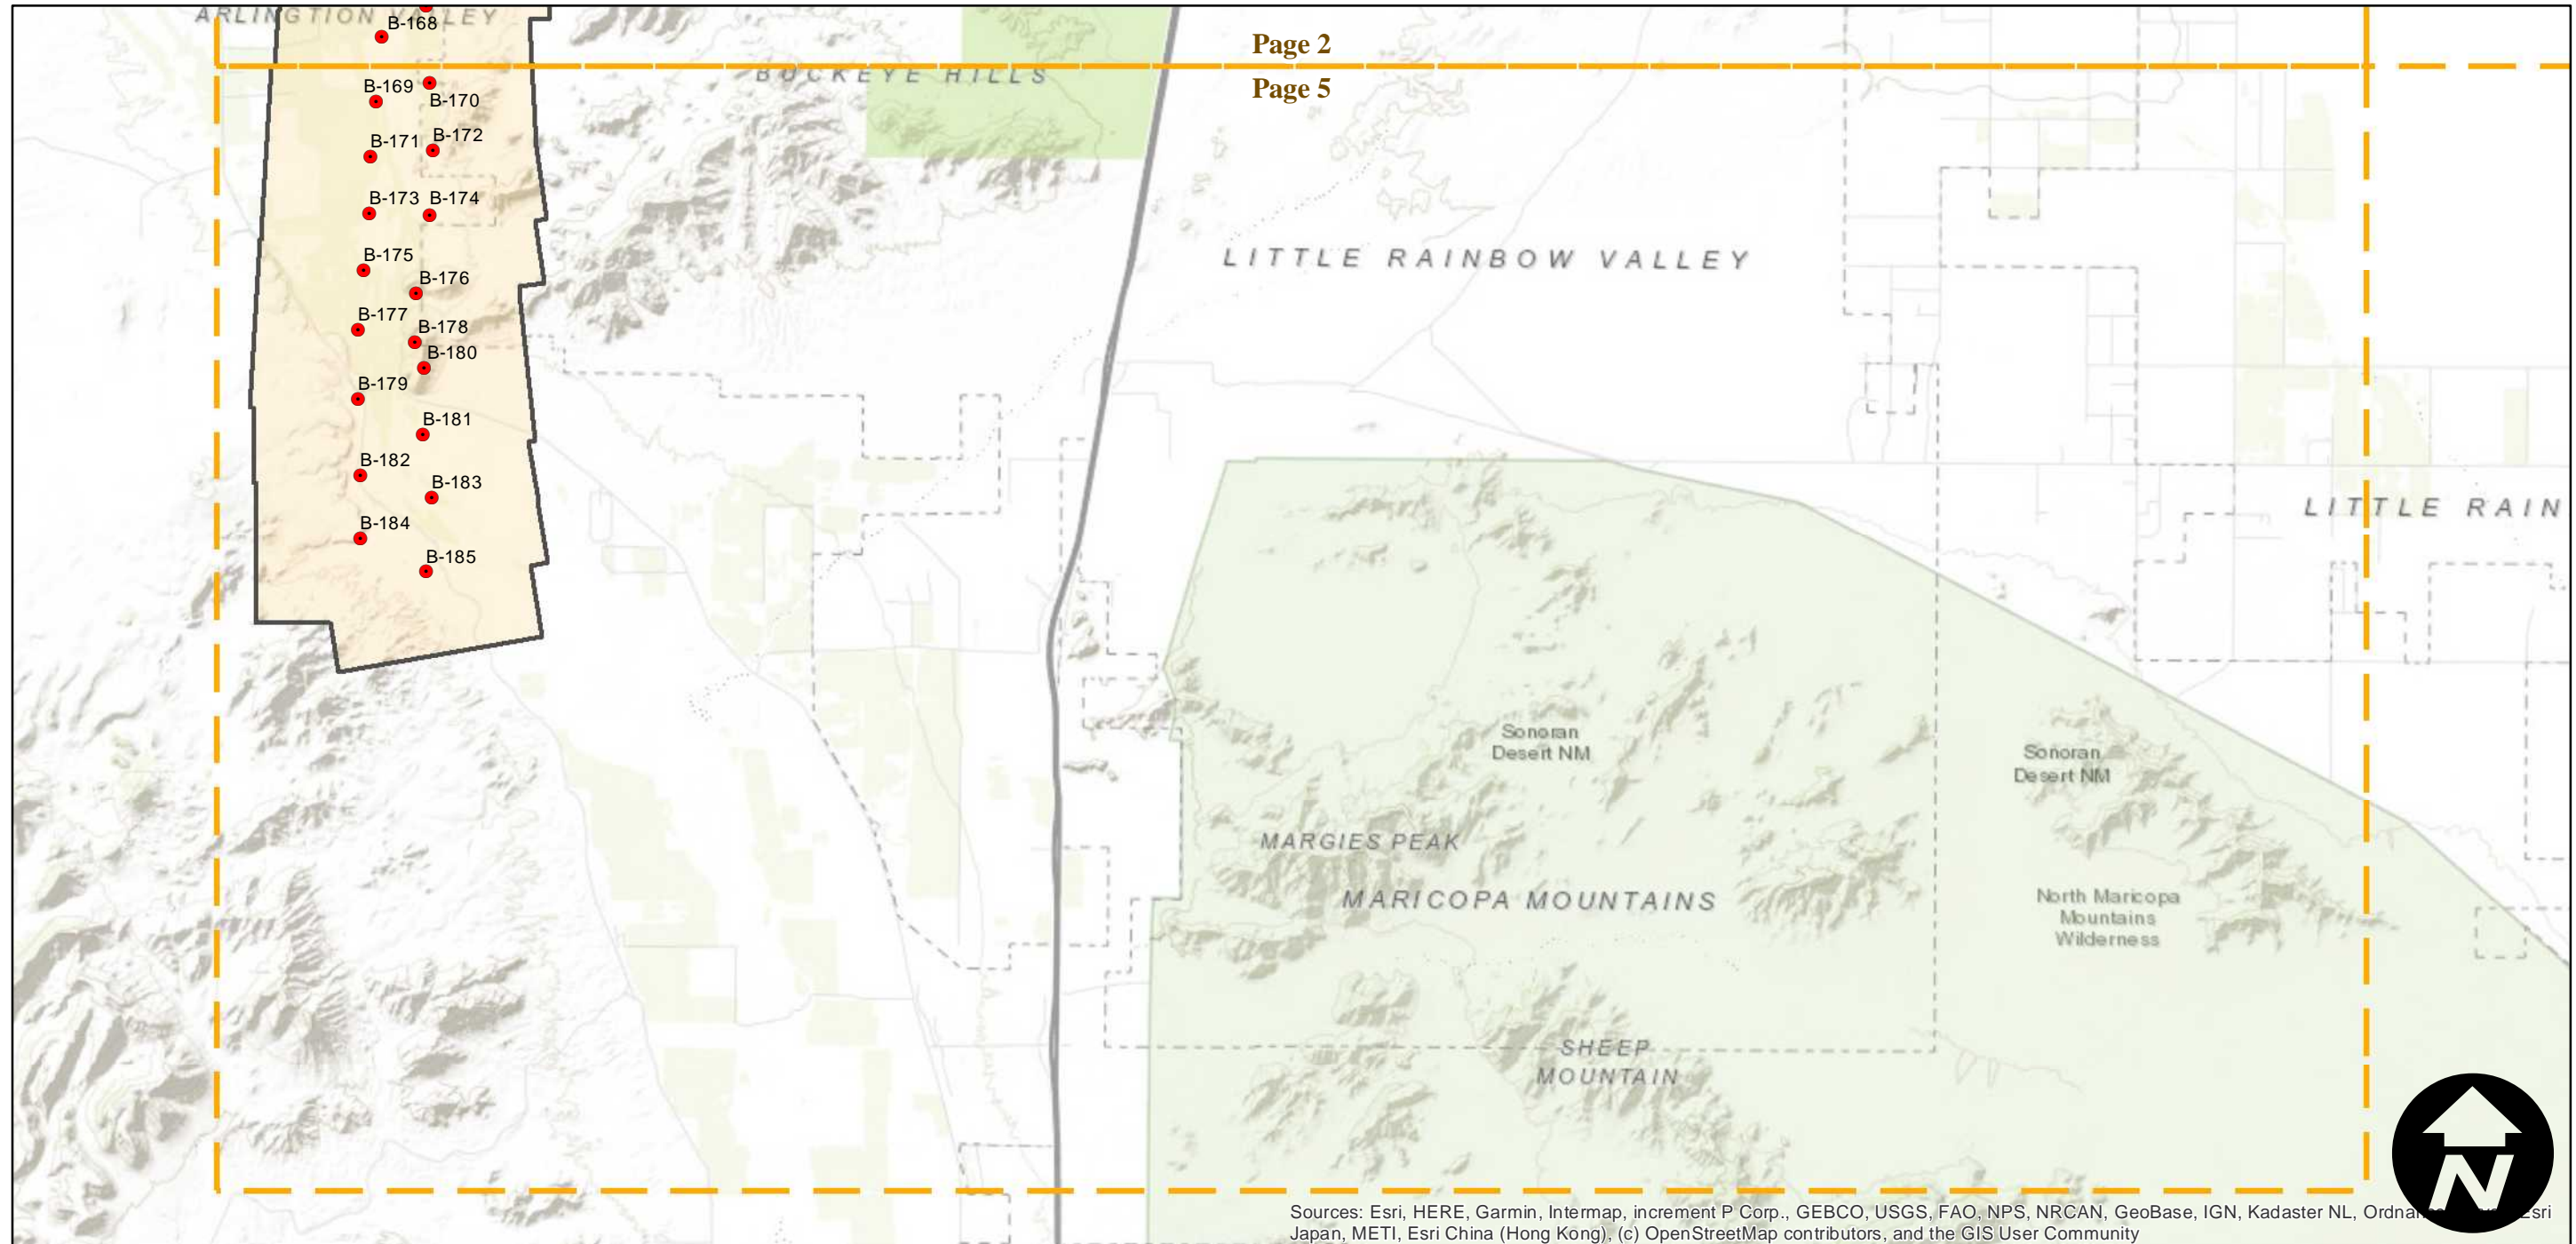

C-2920B

Counties: Maricopa (Arizona)
Flight date(s): 02-01-1934 to 02-28-1934
Scale: 1:13,500
Overlap: 60%

Complete Metadata:
<https://www.library.ucsb.edu/src/airphotos/aerial-photography-information>

Note: Phoenix area: Alhambra to Tempe and Indian School Road to Salt River. Copy negatives acquired from Teledyne, Inc. were made from original nitrate film. Prints and nitrate film acquired from Whittier College, January 2013. Nitrate negatives scanned April 2015.

FLIGHT LOCATION

Sources: Esri, HERE, Garmin, Intermap, increment P Corp., GEBCO, USGS, FAO, NPS, NRCAN, GeoBase, IGN, Kadaster NL, Ordnance Survey, Esri Japan, METI, Esri China (Hong Kong), (c) OpenStreetMap contributors, and the GIS User Community

0 1 2 4 Miles

Index to Aerial Photography
Page 5 of 5

Scale of this index: 1:110,000