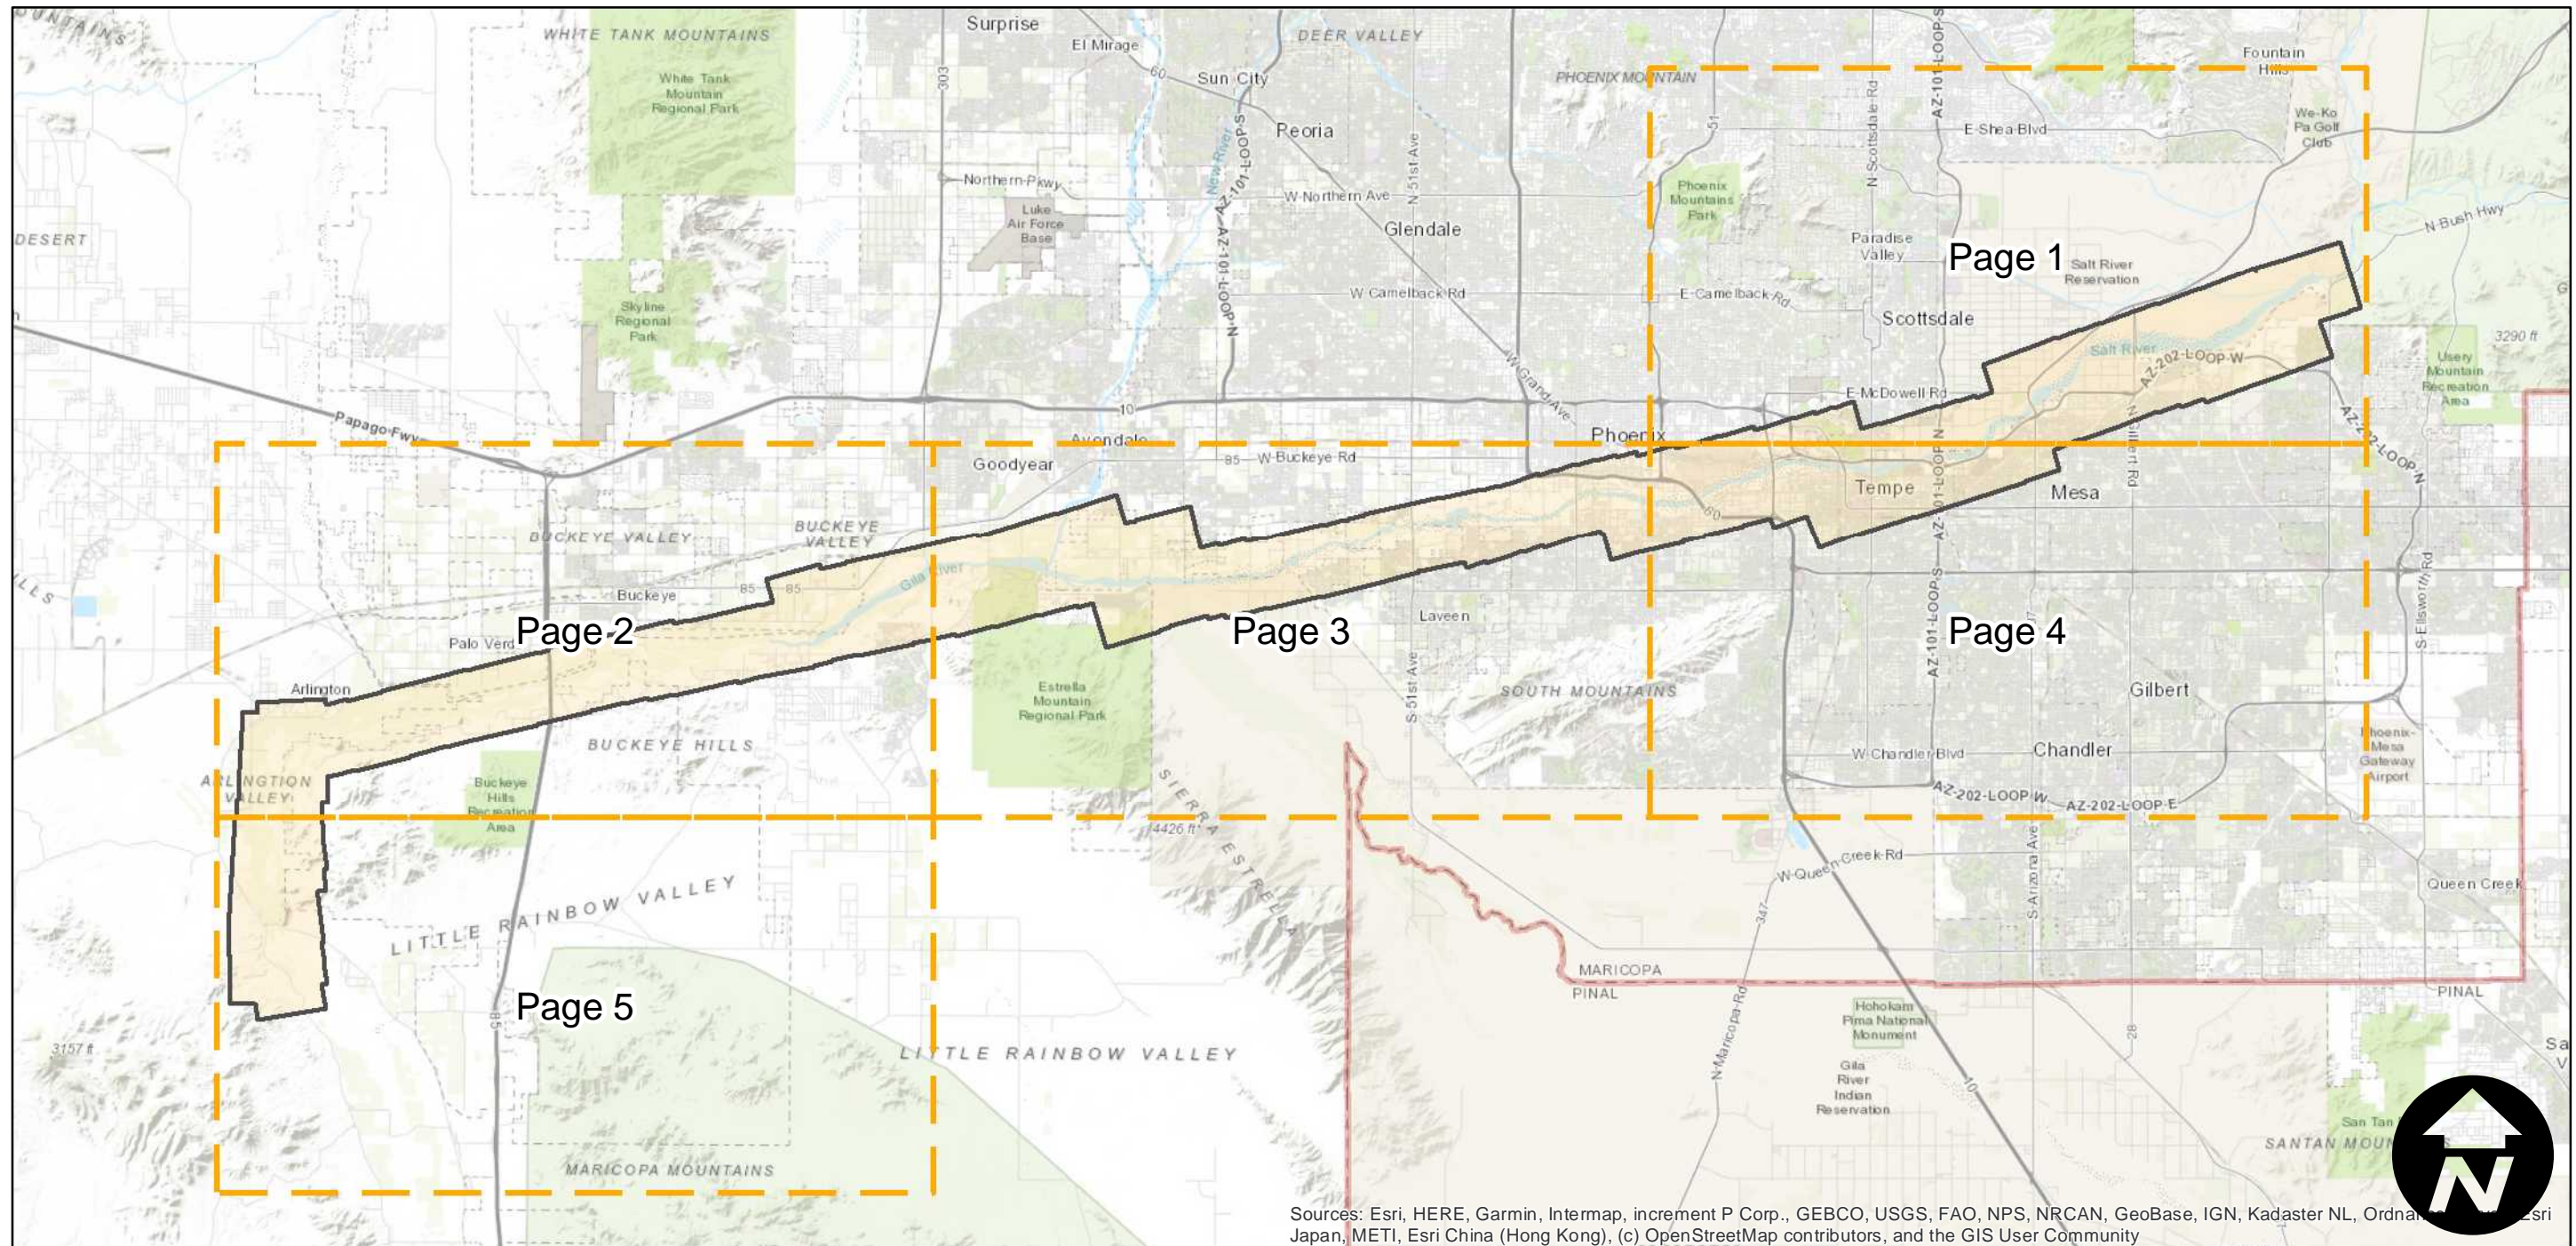

C-2920B

Counties: Maricopa (Arizona)
Flight date(s): 02-01-1934 to 02-28-1934
Scale: 1:13,500
Overlap: 60%

Note: Phoenix area: Alhambra to Tempe and Indian School Road to Salt River. Copy negatives acquired from Teledyne, Inc. were made from original nitrate film. Prints and nitrate film acquired from Whittier College, January 2013. Nitrate negatives scanned April 2015.

Complete Metadata:
<https://www.library.ucsb.edu/src/airphotos/aerial-photography-information>

FLIGHT LOCATION

Sources: Esri, HERE, Garmin, Intermap, increment P Corp., GEBCO, USGS, FAO, NPS, NRCAN, GeoBase, IGN, Kadaster NL, Ordnance Survey, Esri Japan, METI, Esri China (Hong Kong), (c) OpenStreetMap contributors, and the GIS User Community

Index to Aerial Photography
Page Key

Scale of this index: 1:330,000