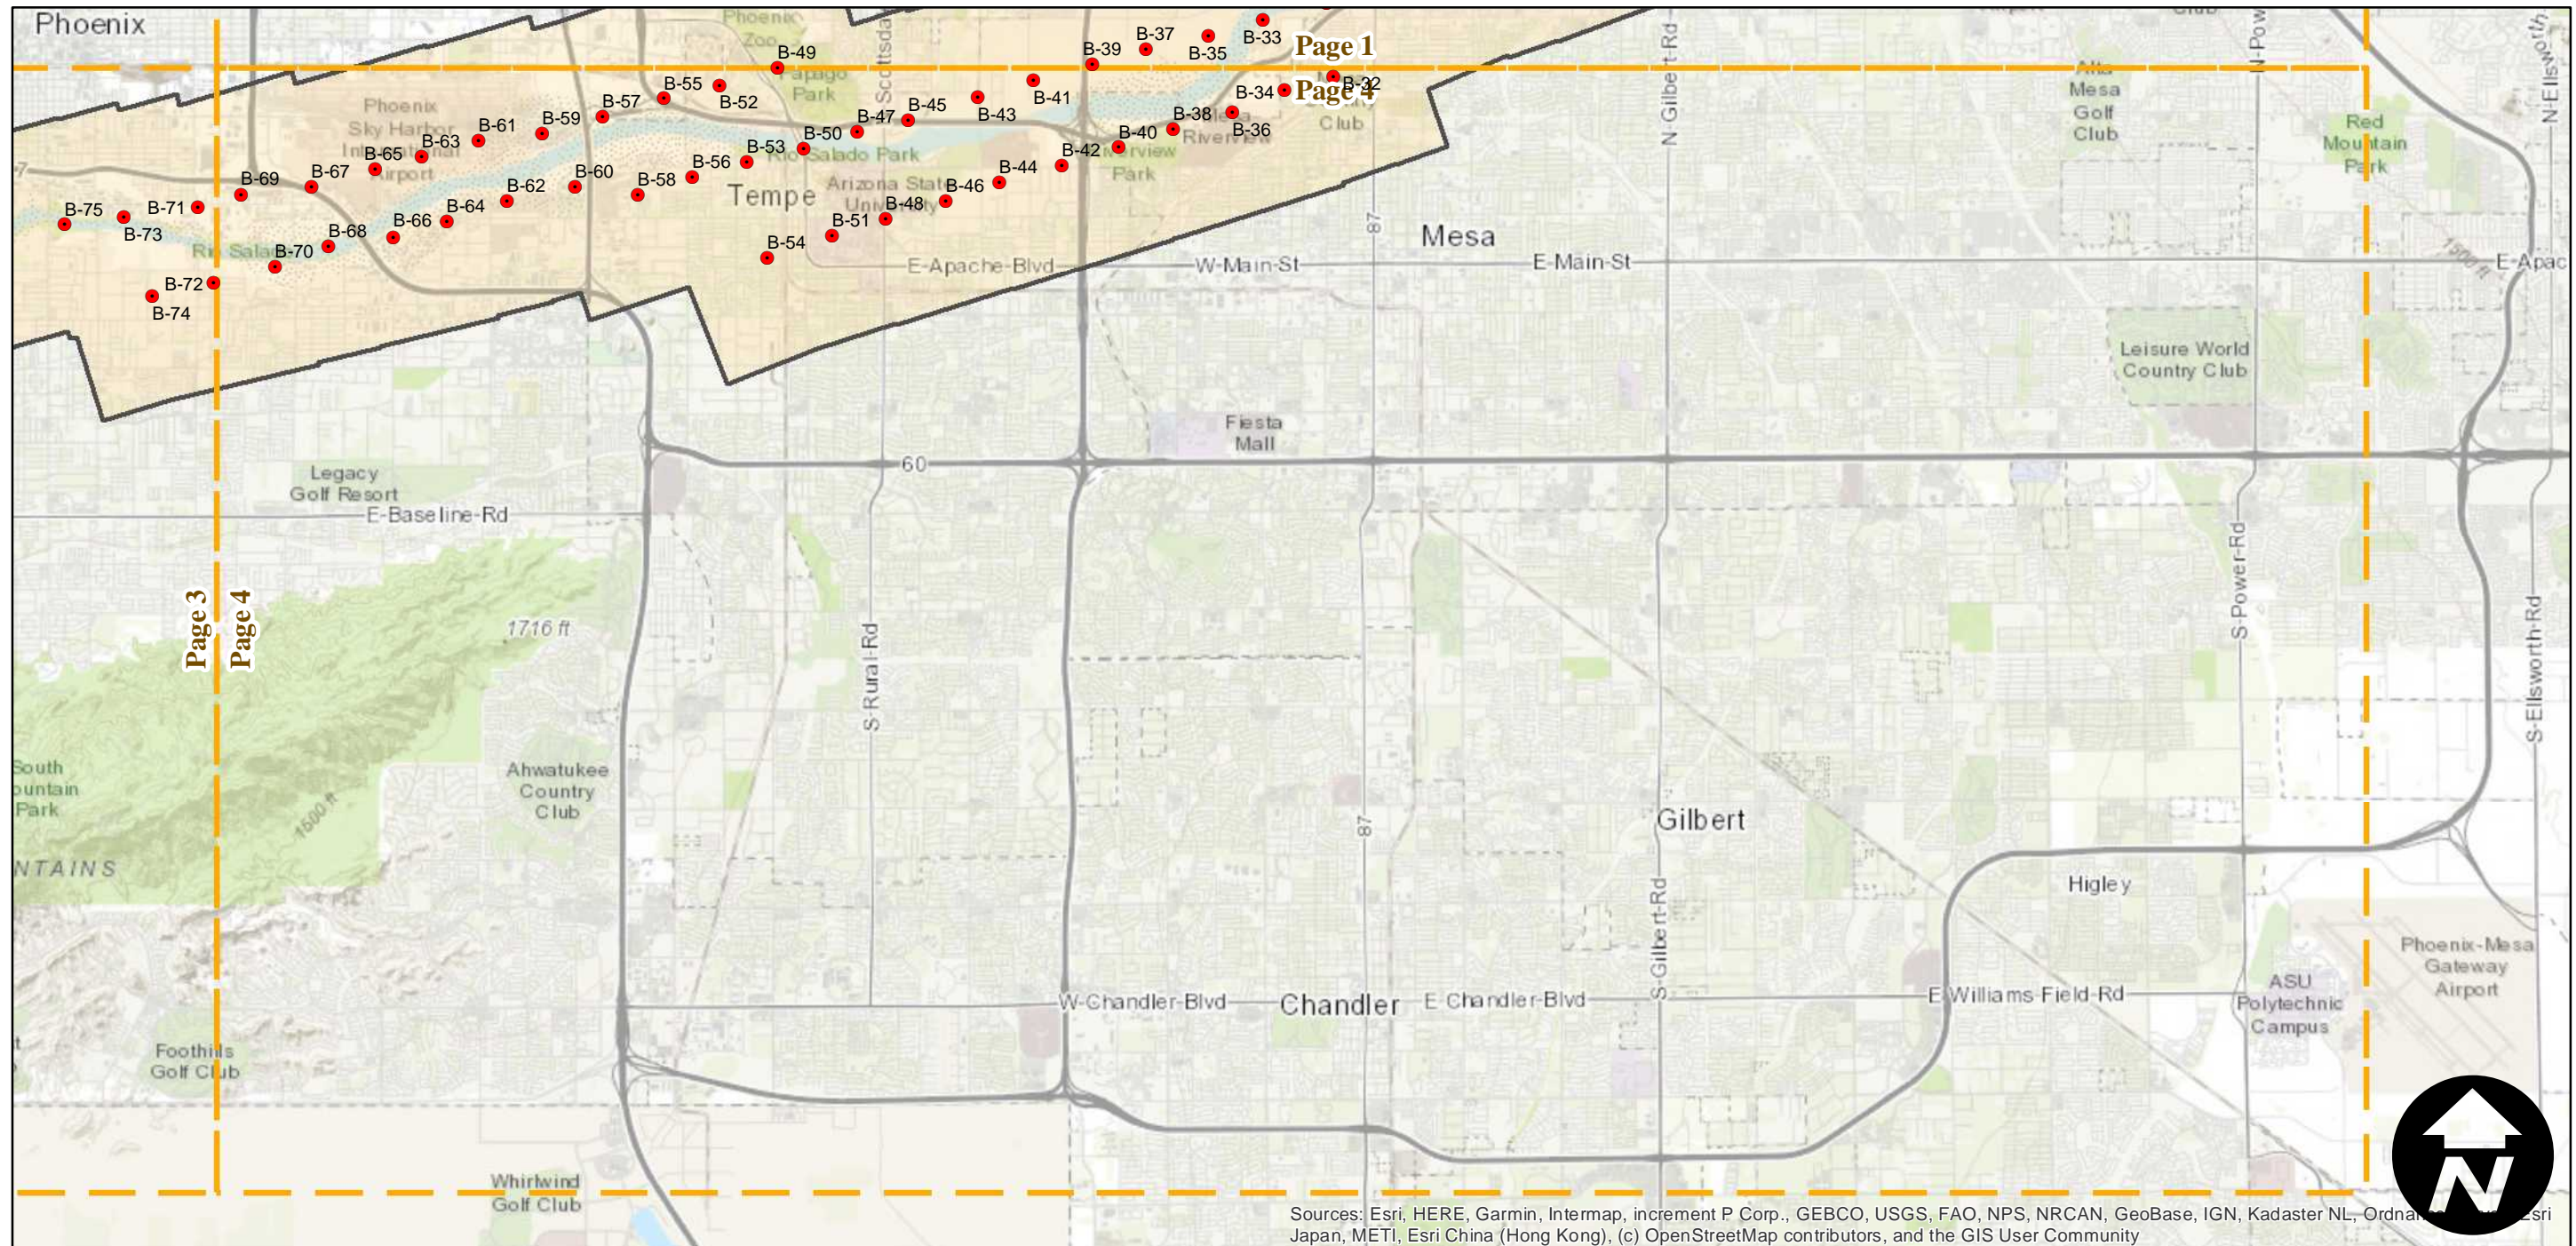

C-2920B

Counties: Maricopa (Arizona)
Flight date(s): 02-01-1934 to 02-28-1934
Scale: 1:13,500
Overlap: 60%

Note: Phoenix area: Alhambra to Tempe and Indian School Road to Salt River. Copy negatives acquired from Teledyne, Inc. were made from original nitrate film. Prints and nitrate film acquired from Whittier College, January 2013. Nitrate negatives scanned April 2015.

0 1 2 4 Miles

Index to Aerial Photography
Page 2 of 5

Scale of this index: 1:110,000

C-2920B

Counties: Maricopa (Arizona)
Flight date(s): 02-01-1934 to 02-28-1934
Scale: 1:13,500
Overlap: 60%

Note: Phoenix area: Alhambra to Tempe and Indian School Road to Salt River. Copy negatives acquired from Teledyne, Inc. were made from original nitrate film. Prints and nitrate film acquired from Whittier College, January 2013. Nitrate negatives scanned April 2015.

Complete Metadata:
<https://www.library.ucsb.edu/src/airphotos/aerial-photography-information>

C-2920B

Counties: Maricopa (Arizona)
Flight date(s): 02-01-1934 to 02-28-1934
Scale: 1:13,500
Overlap: 60%

Note: Phoenix area: Alhambra to Tempe and Indian School Road to Salt River. Copy negatives acquired from Teledyne, Inc. were made from original nitrate film. Prints and nitrate film acquired from Whittier College, January 2013. Nitrate negatives scanned April 2015.

Complete Metadata:
<https://www.library.ucsb.edu/src/airphotos/aerial-photography-information>

FLIGHT LOCATION

C-2920B

Counties: Maricopa (Arizona)
Flight date(s): 02-01-1934 to 02-28-1934
Scale: 1:13,500
Overlap: 60%