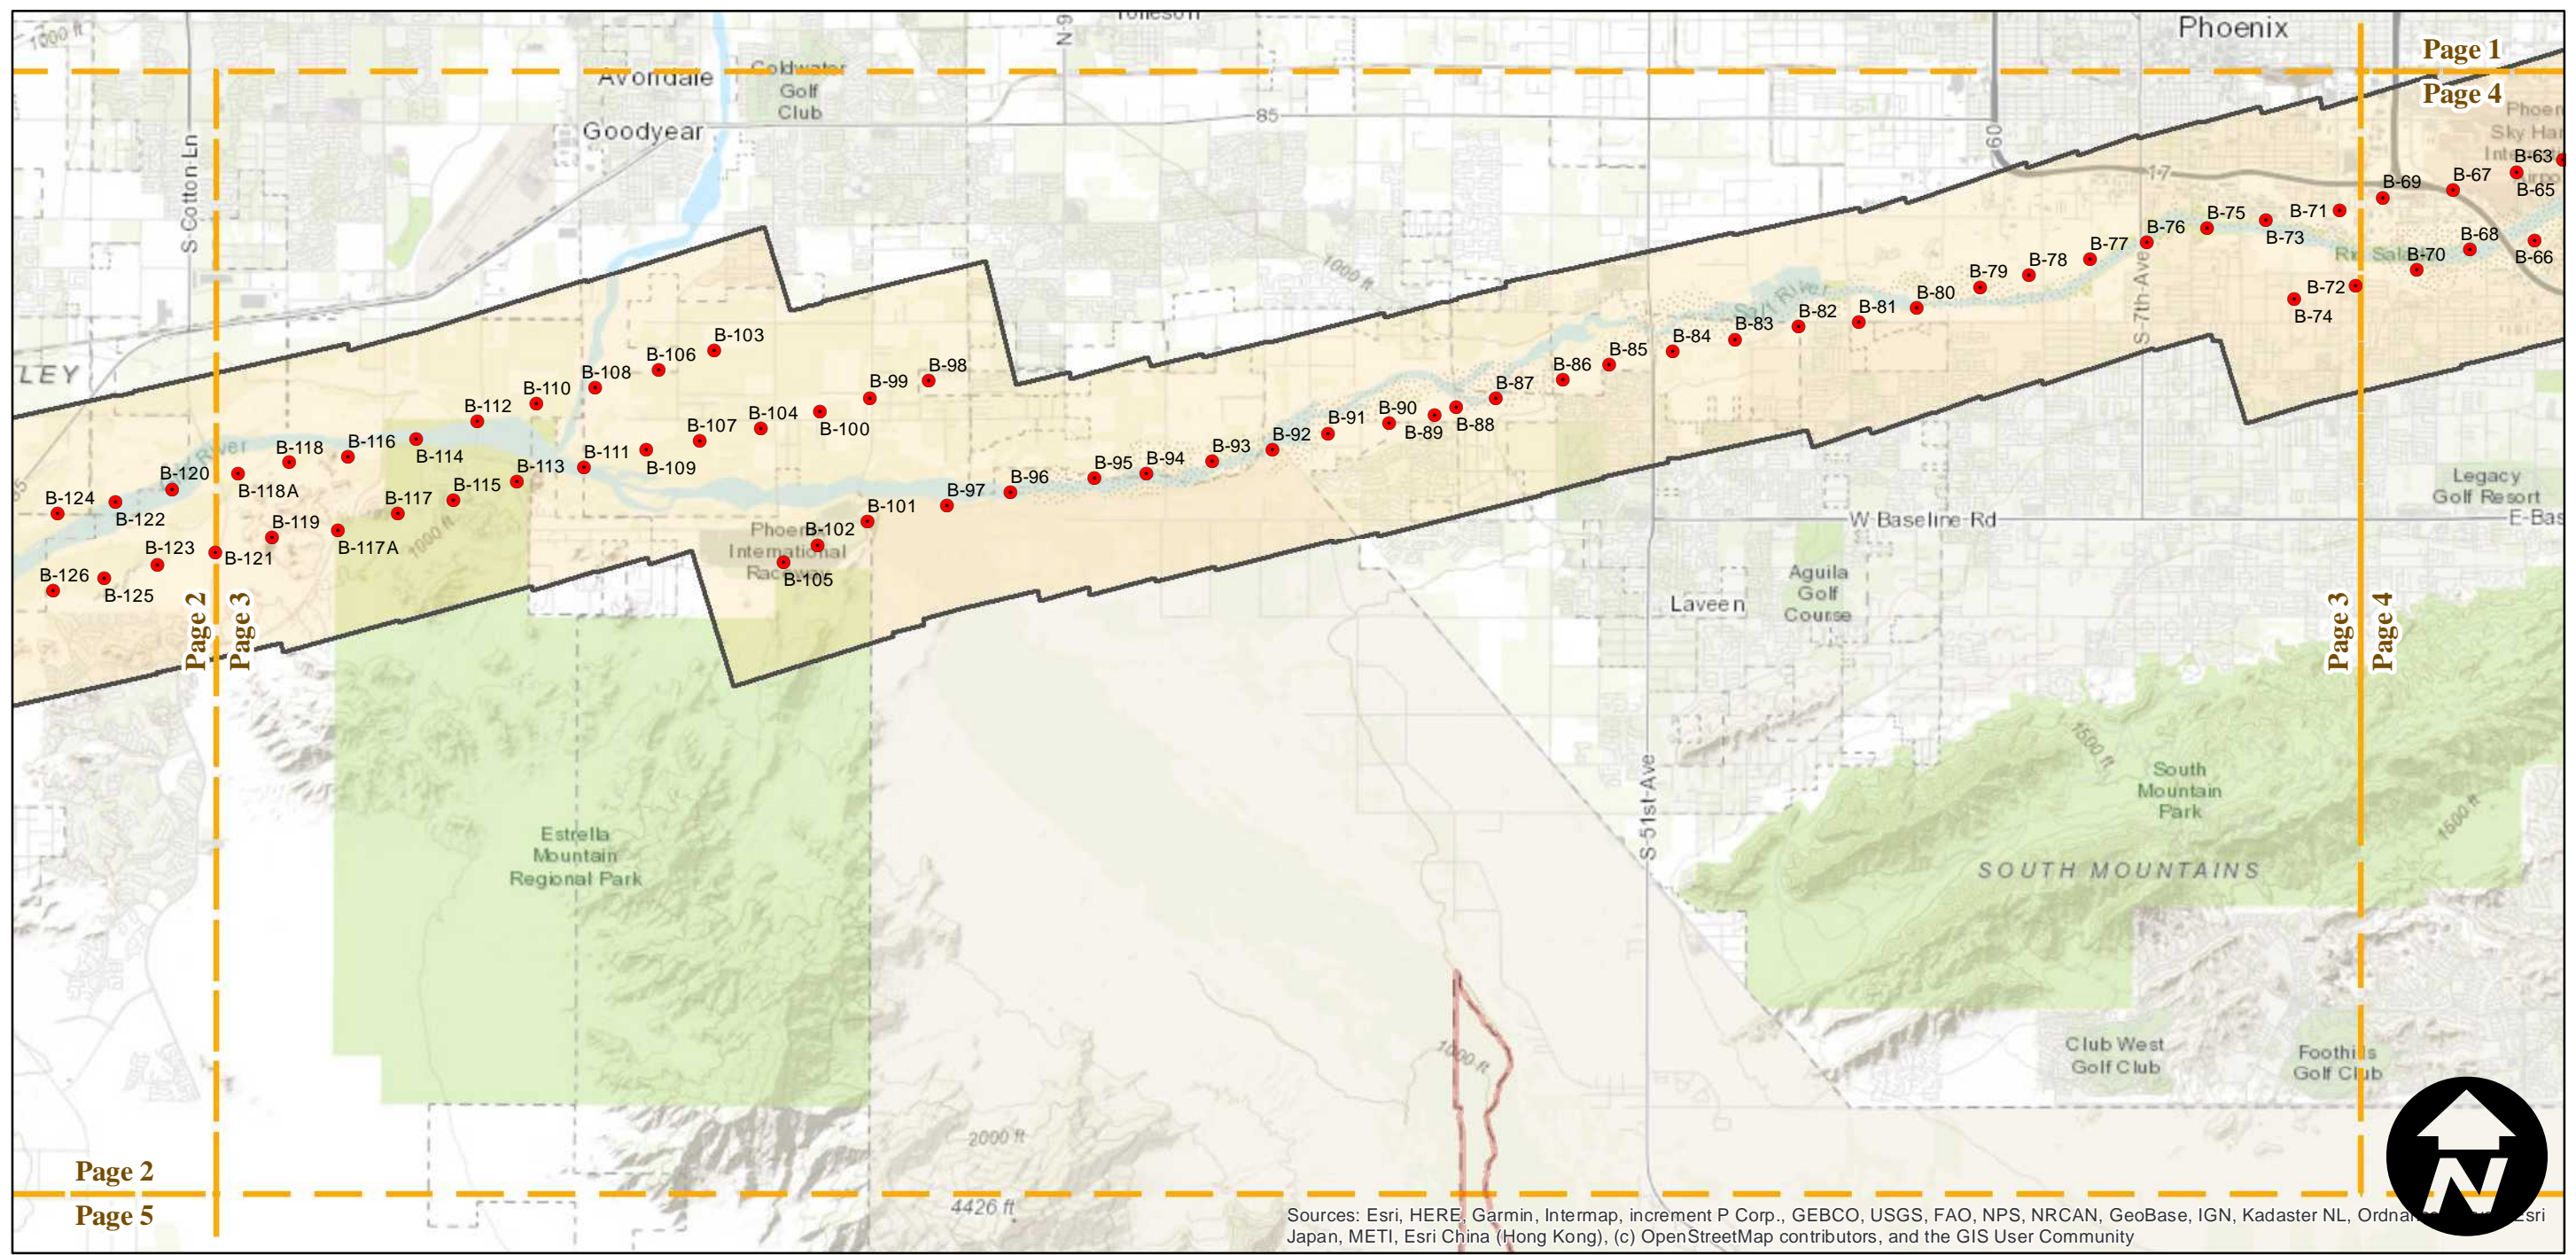

Complete Metadata:
<https://www.library.ucsb.edu/src/airphotos/aerial-photography-information>

FLIGHT LOCATION

C-2920B

Counties: Maricopa (Arizona)
Flight date(s): 02-01-1934 to 02-28-1934
Scale: 1:13,500
Overlap: 60%

0 1 2 4 Miles

Index to Aerial Photography
Page 2 of 5

Scale of this index: 1:110,000

C-2920B

Counties: Maricopa (Arizona)
Flight date(s): 02-01-1934 to 02-28-1934
Scale: 1:13,500
Overlap: 60%

Note: Phoenix area: Alhambra to Tempe and Indian School Road to Salt River. Copy negatives acquired from Teledyne, Inc. were made from original nitrate film. Prints and nitrate film acquired from Whittier College, January 2013. Nitrate negatives scanned April 2015.

Complete Metadata:
<https://www.library.ucsb.edu/src/airphotos/aerial-photography-information>

C-2920B

Counties: Maricopa (Arizona)
Flight date(s): 02-01-1934 to 02-28-1934
Scale: 1:13,500
Overlap: 60%

Note: Phoenix area: Alhambra to Tempe and Indian School Road to Salt River. Copy negatives acquired from Teledyne, Inc. were made from original nitrate film. Prints and nitrate film acquired from Whittier College, January 2013. Nitrate negatives scanned April 2015.