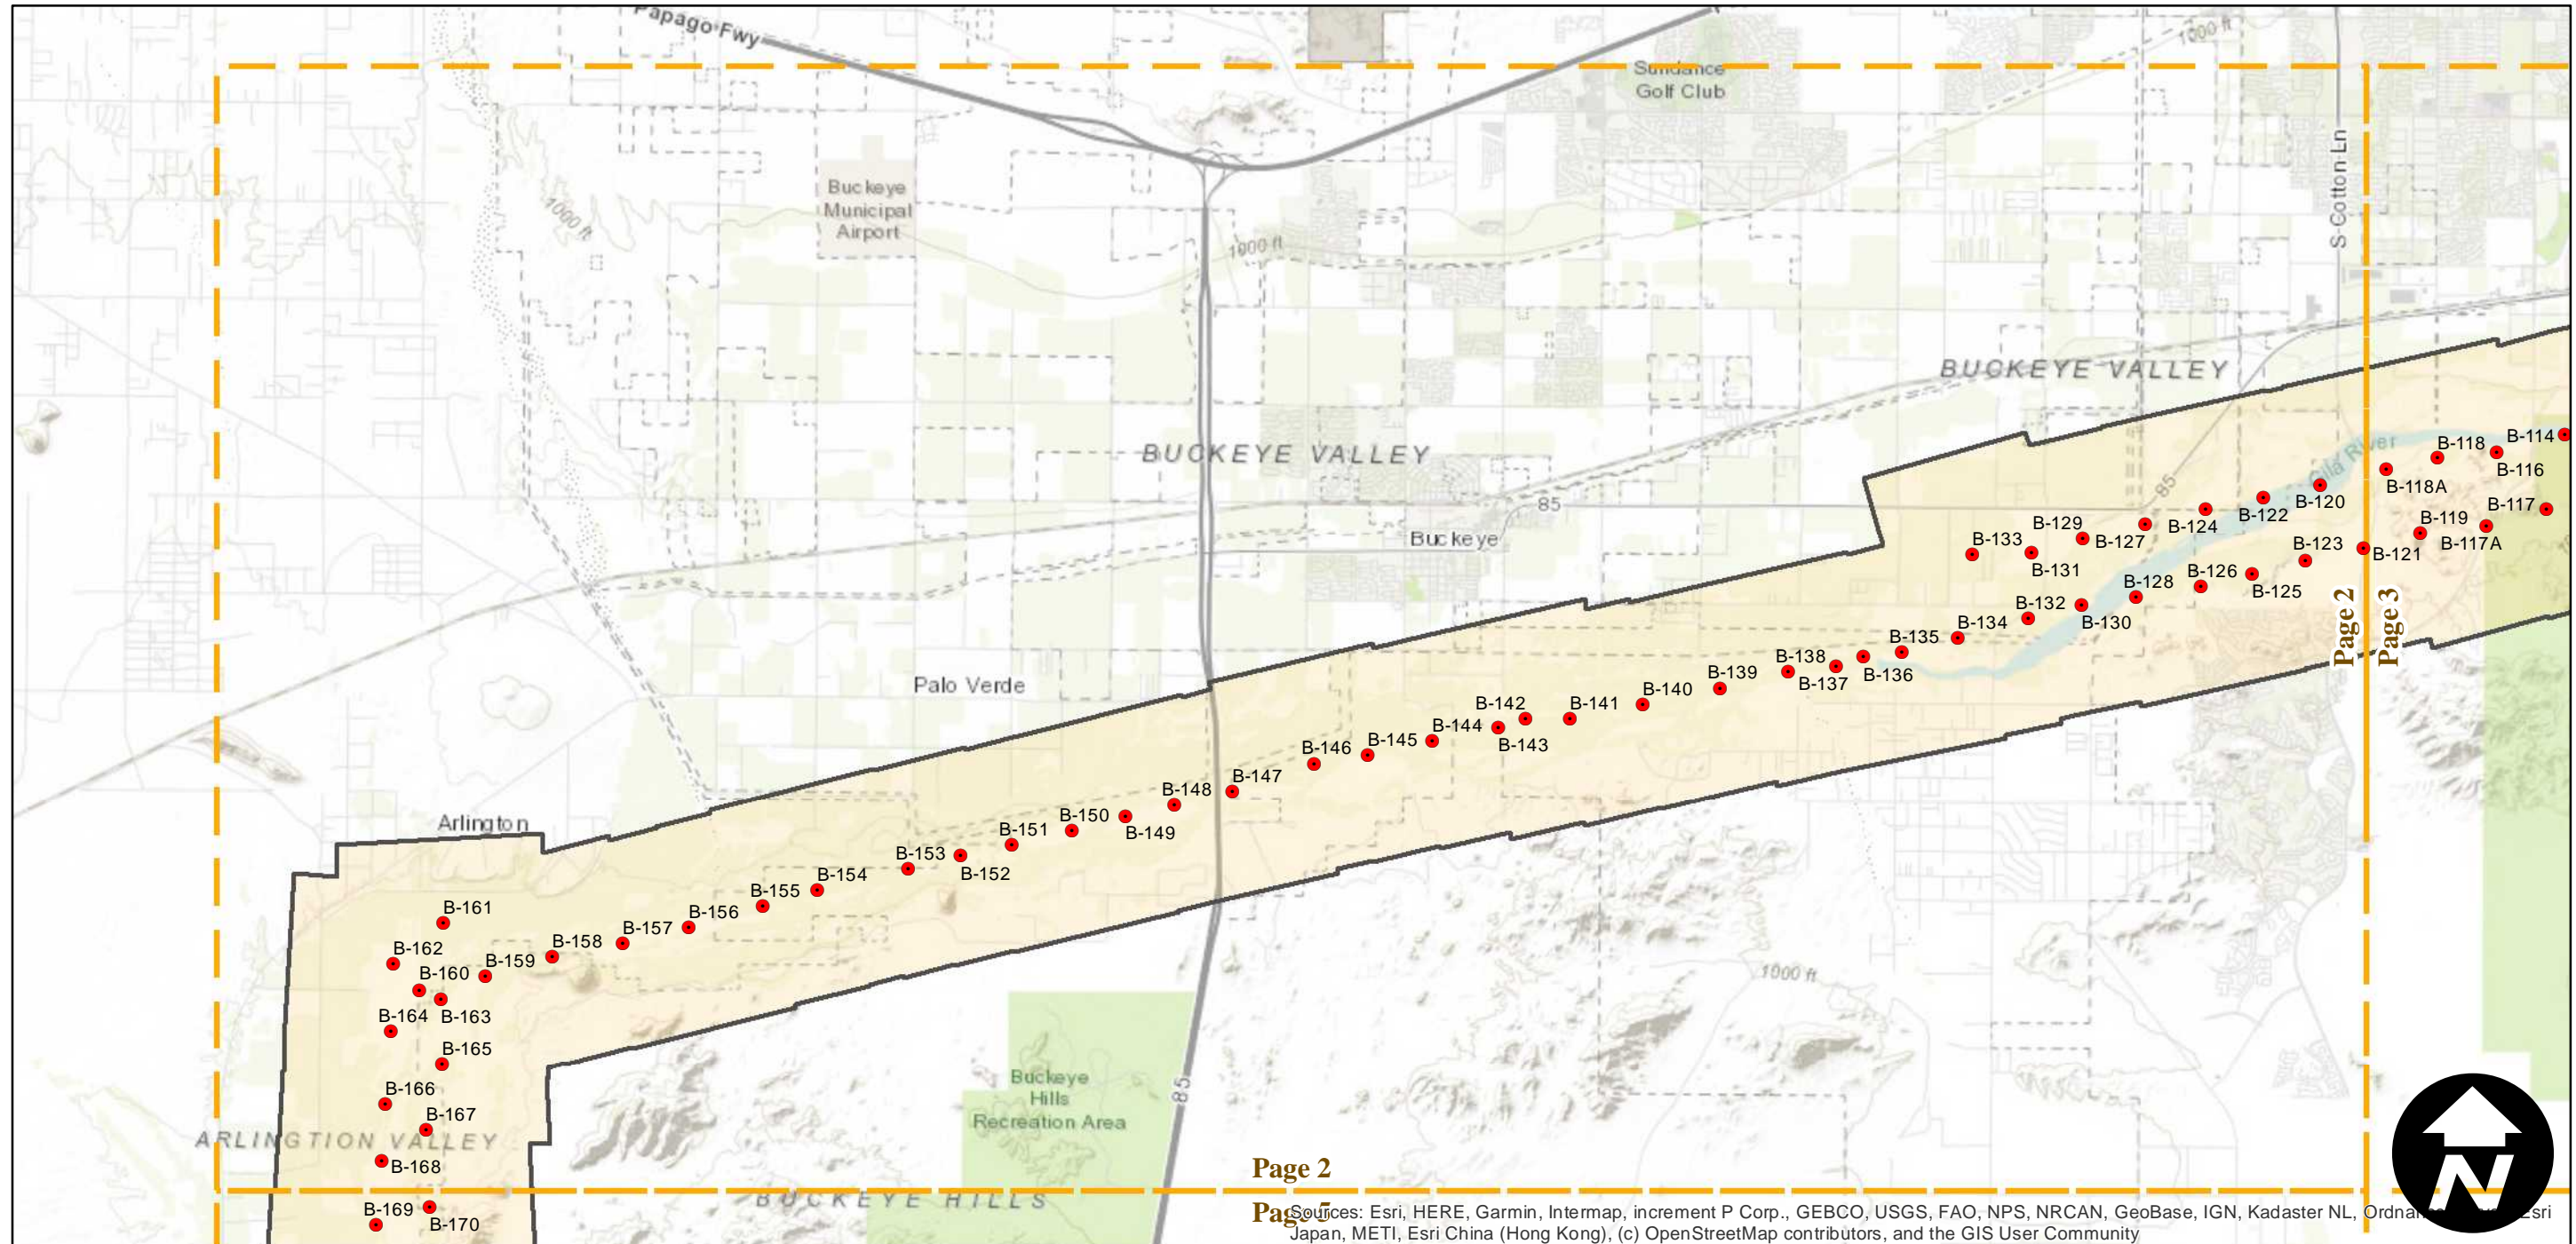

C-2920B

Counties: Maricopa (Arizona)
Flight date(s): 02-01-1934 to 02-28-1934
Scale: 1:13,500
Overlap: 60%

Complete Metadata:
<https://www.library.ucsb.edu/src/airphotos/aerial-photography-information>

Note: Phoenix area: Alhambra to Tempe and Indian School Road to Salt River. Copy negatives acquired from Teledyne, Inc. were made from original nitrate film. Prints and nitrate film acquired from Whittier College, January 2013. Nitrate negatives scanned April 2015.

FLIGHT LOCATION

Page 2

Page 3

Sources: Esri, HERE, Garmin, Intermap, increment P Corp., GEBCO, USGS, FAO, NPS, NRCAN, GeoBase, IGN, Kadaster NL, Ordnance Survey, Esri Japan, METI, Esri China (Hong Kong), (c) OpenStreetMap contributors, and the GIS User Community

0 1 2 4 Miles

Index to Aerial Photography
Page 2 of 5

Scale of this index: 1:110,000