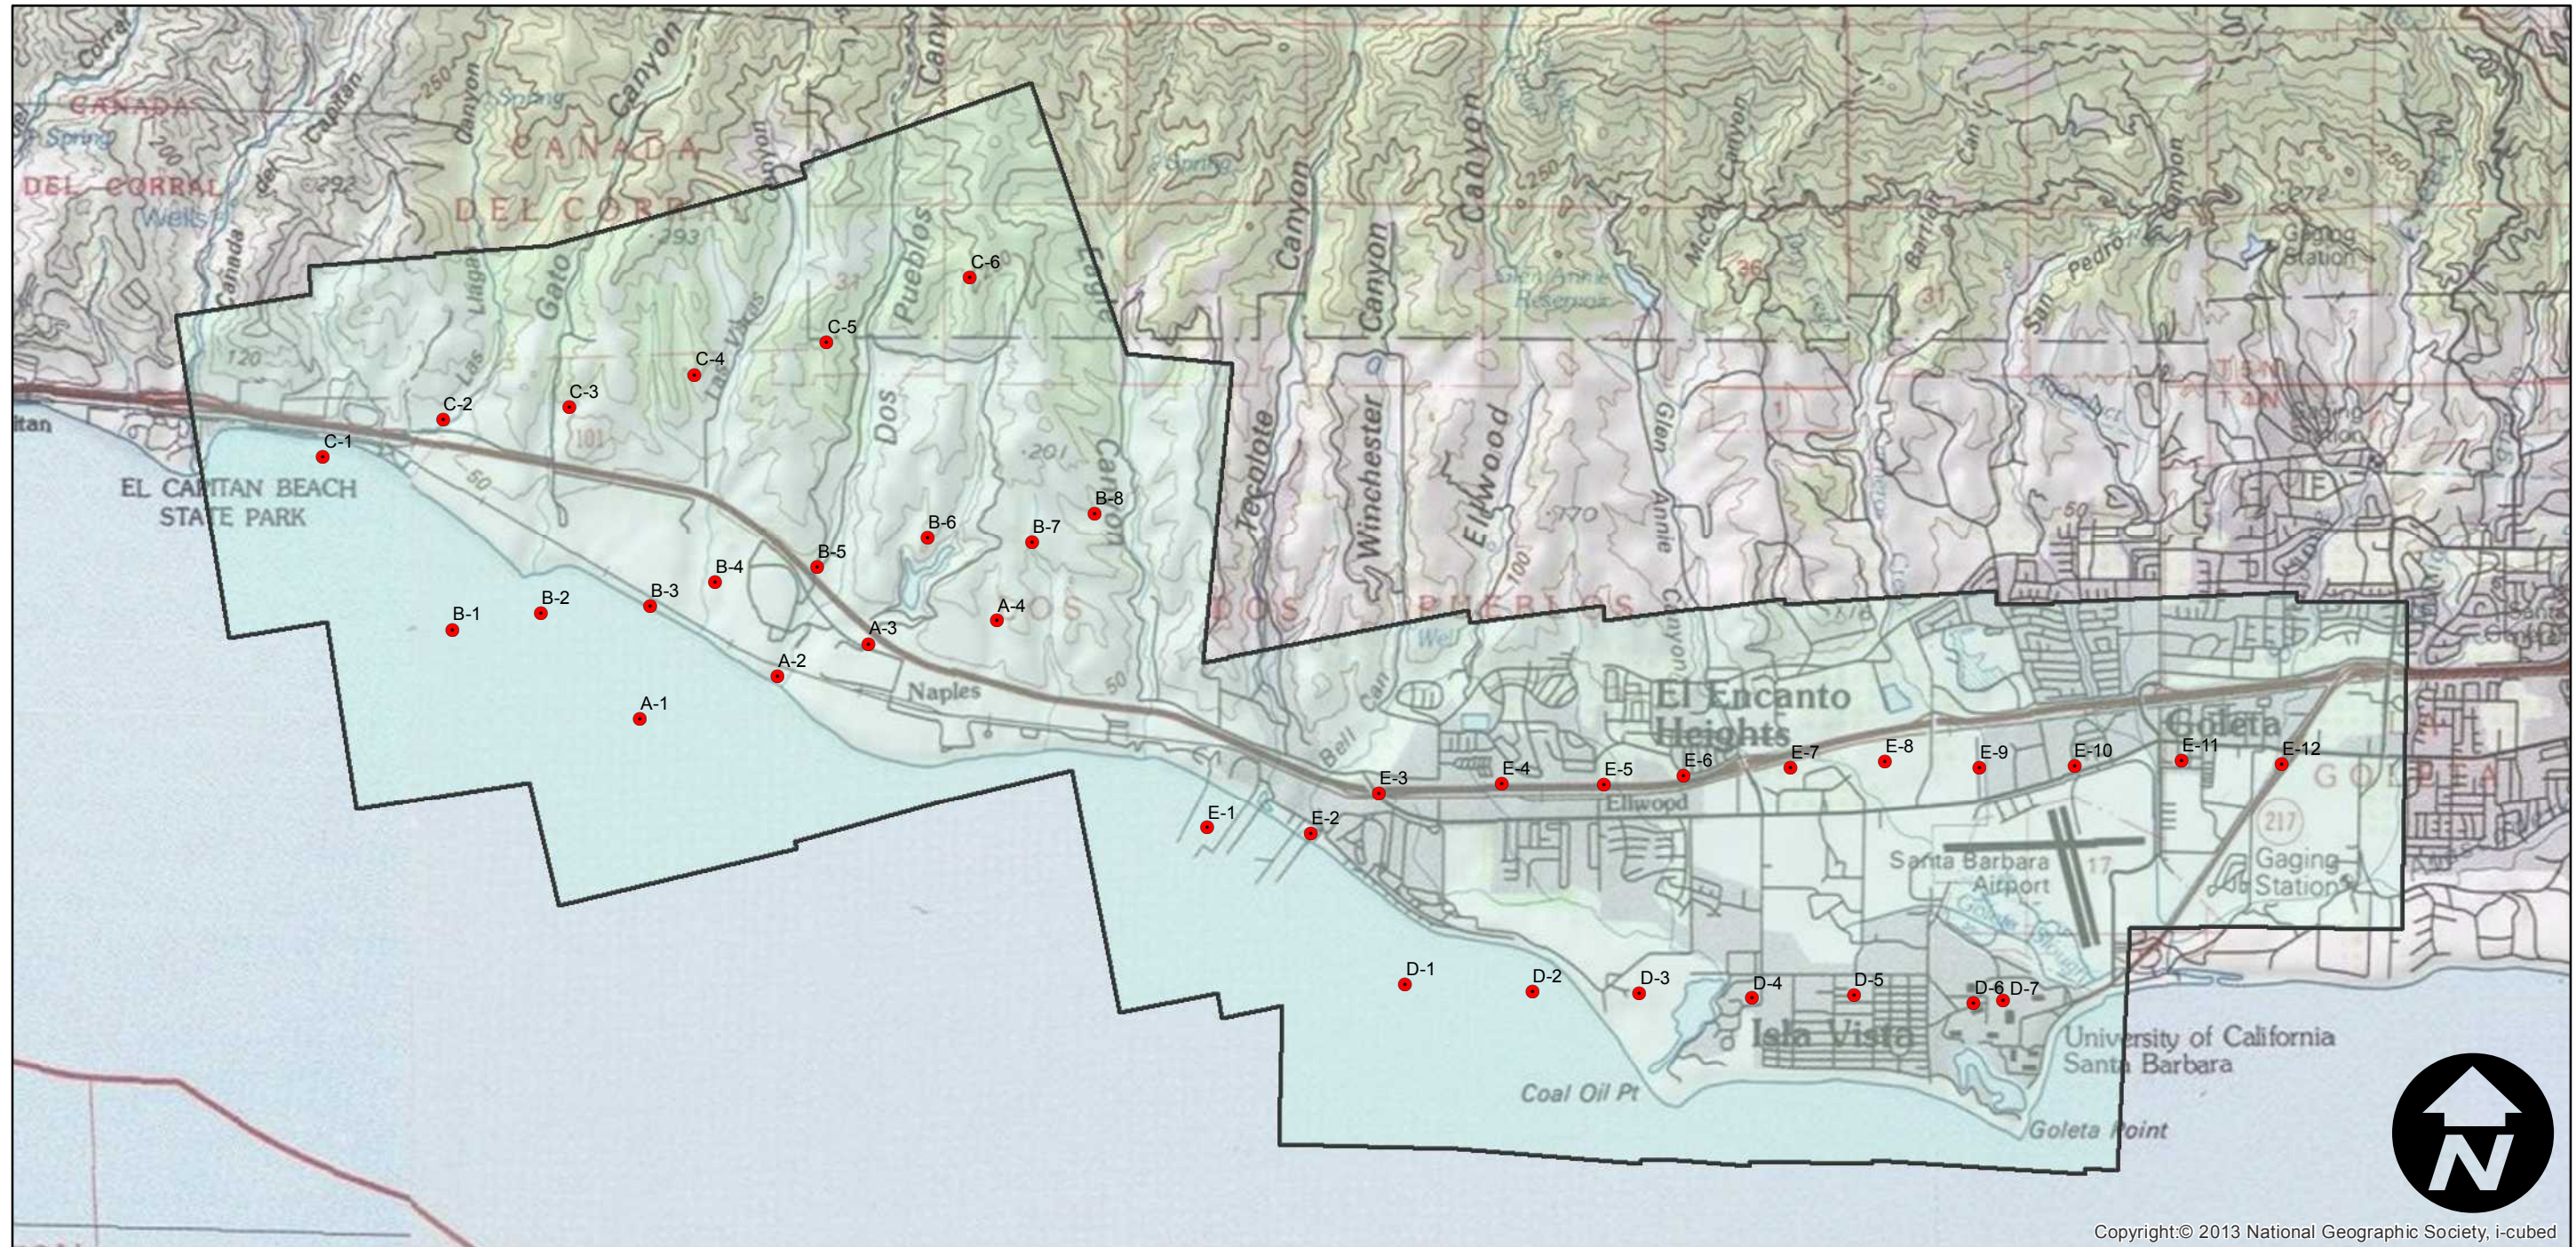

# C-285

Counties: Santa Barbara  
Flight date(s): 08-01-1928 to 08-31-1928  
Scale: 1:12,000  
Overlap: 60%

Complete Metadata:  
<http://www.library.ucsb.edu/mil/aerial-photography-tools>

Note: Goleta area. Prints acquired from Teledyne, Inc. made from copy negatives that were made from original nitrate film. Oversize photo-mosaic index filed with Oversize Imagery. Prints acquired from Whittier College, January 2013. Staff Note: use paper prints when filling scanning requests.

## FLIGHT LOCATION

Copyright:© 2013 National Geographic Society, i-cubed

0 1 2 4 Miles

Index to Aerial Photography

Scale of this index: 1:60,000