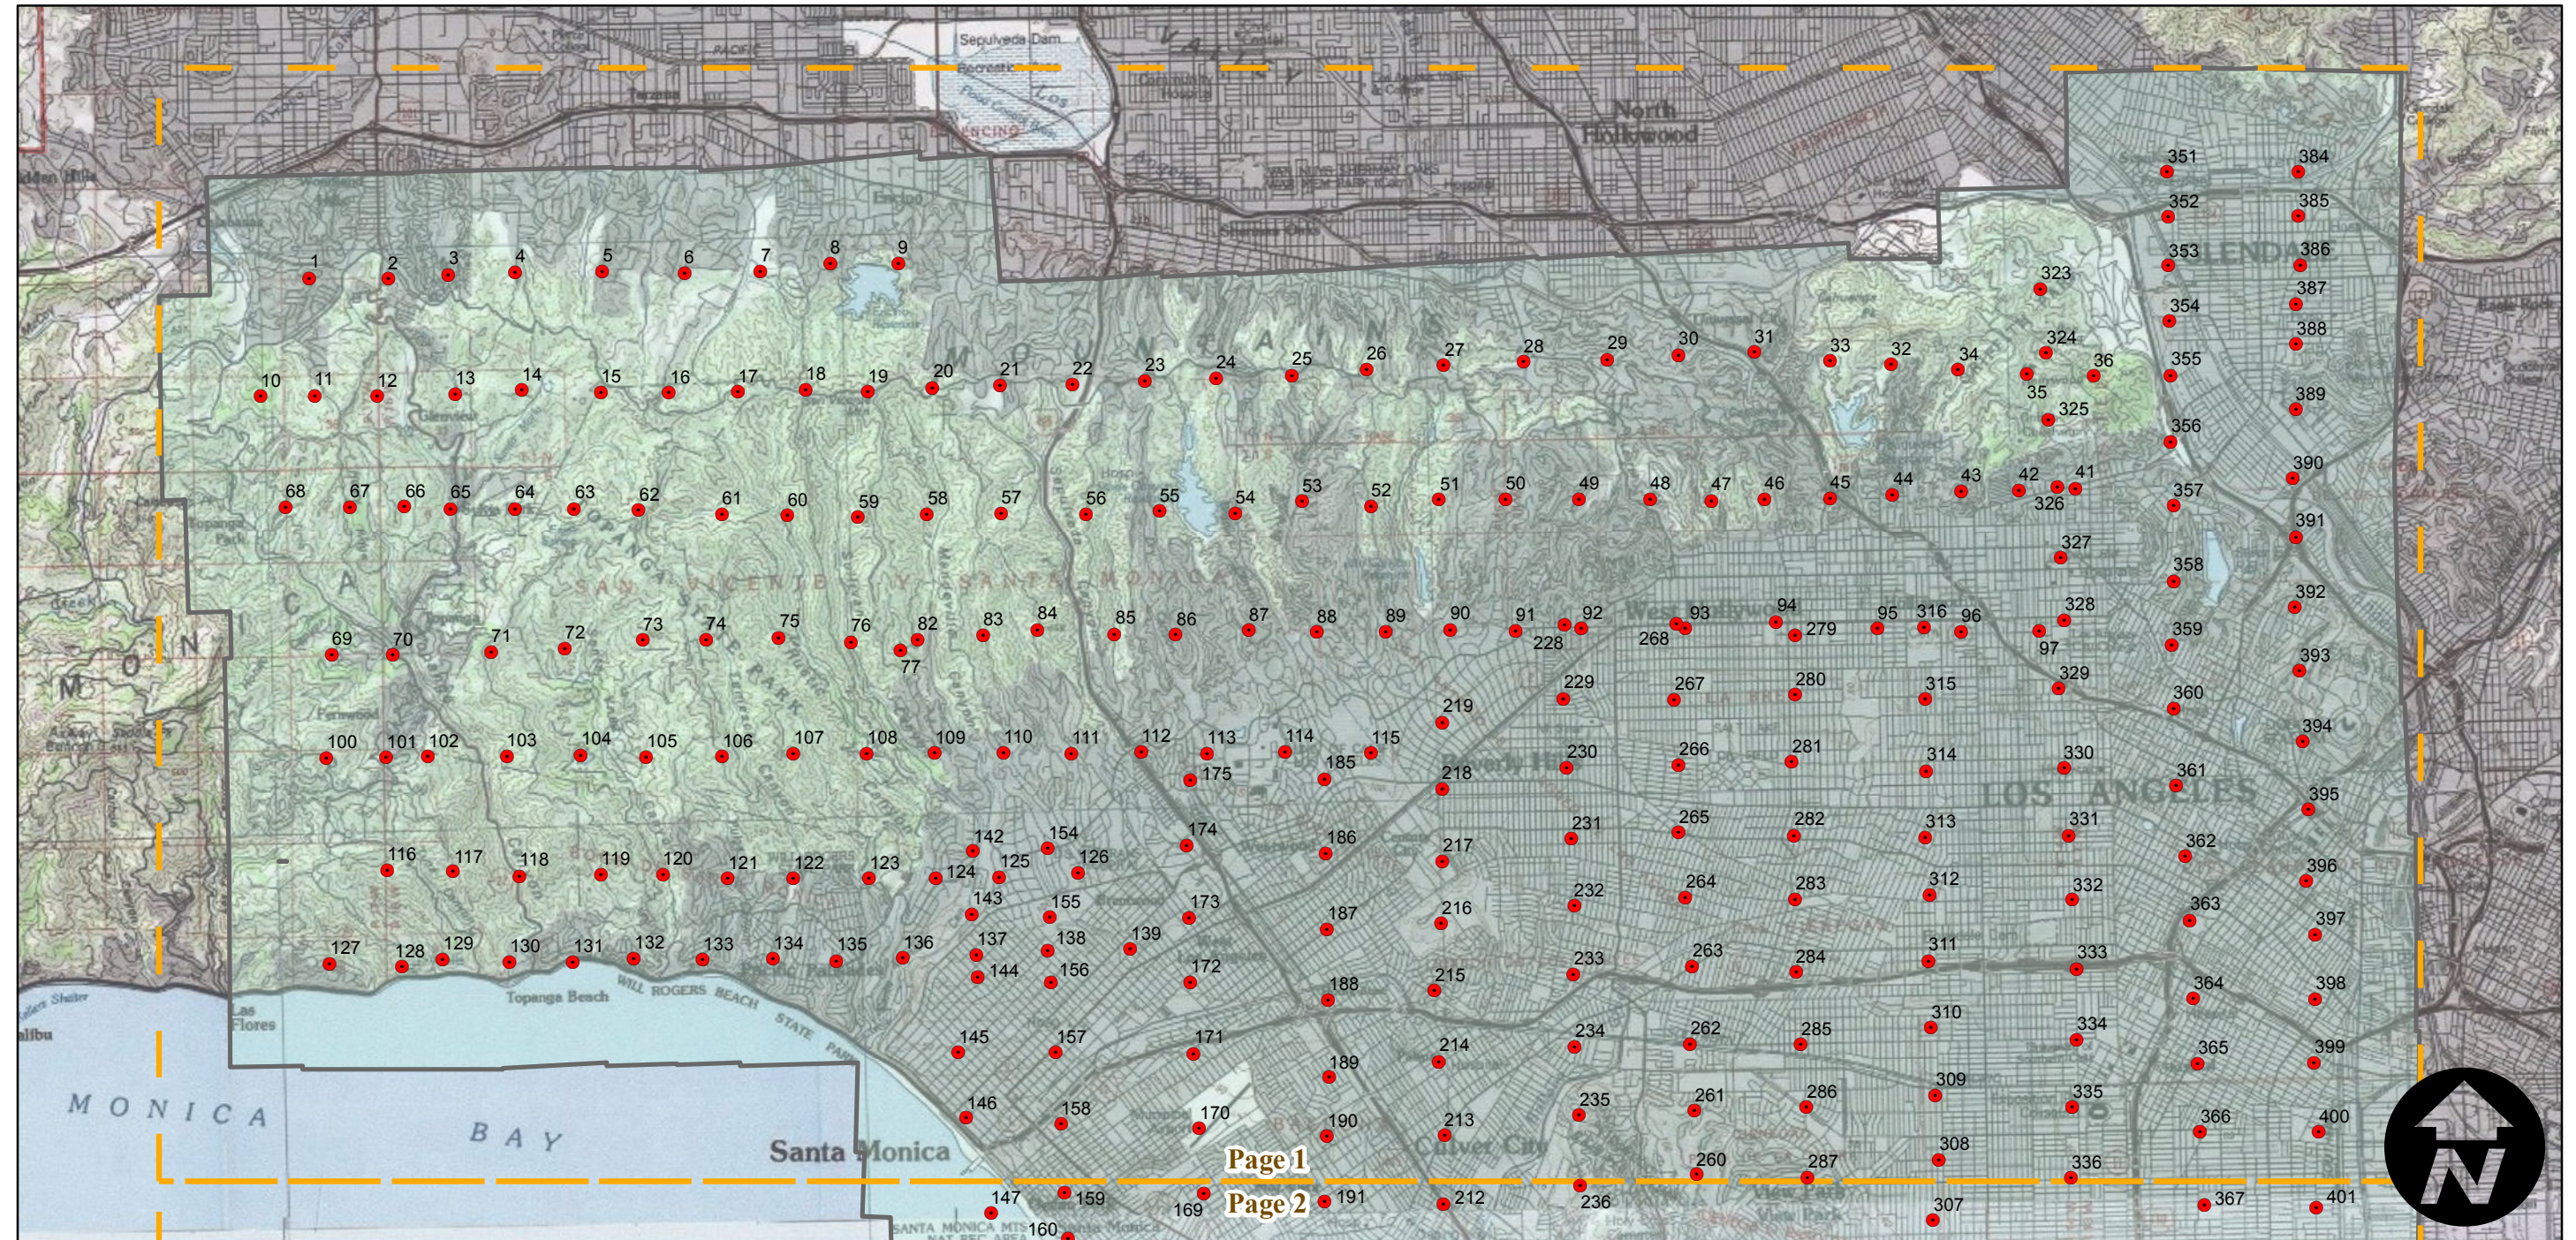

C-24801

Counties: Los Angeles
Flight date(s): 06-29-1964
Scale: 1:14,400
Overlap: 60%

Note: Southwest section of county. Imagery acquired 1986.

FLIGHT LOCATION

Complete Metadata:
<http://www.library.ucsb.edu/mil/aerial-photography-tools>

0 2.5 5 10 Miles

Index to Aerial Photography
Page 1 of 2

Scale of this index: 1:115,000

C-24801

Counties: Los Angeles
Flight date(s): 06-29-1964
Scale: 1:14,400
Overlap: 60%

Note: Southwest section of county. Imagery acquired 1986.

Complete Metadata:
<http://www.library.ucsb.edu/mil/aerial-photography-tools>

FLIGHT LOCATION