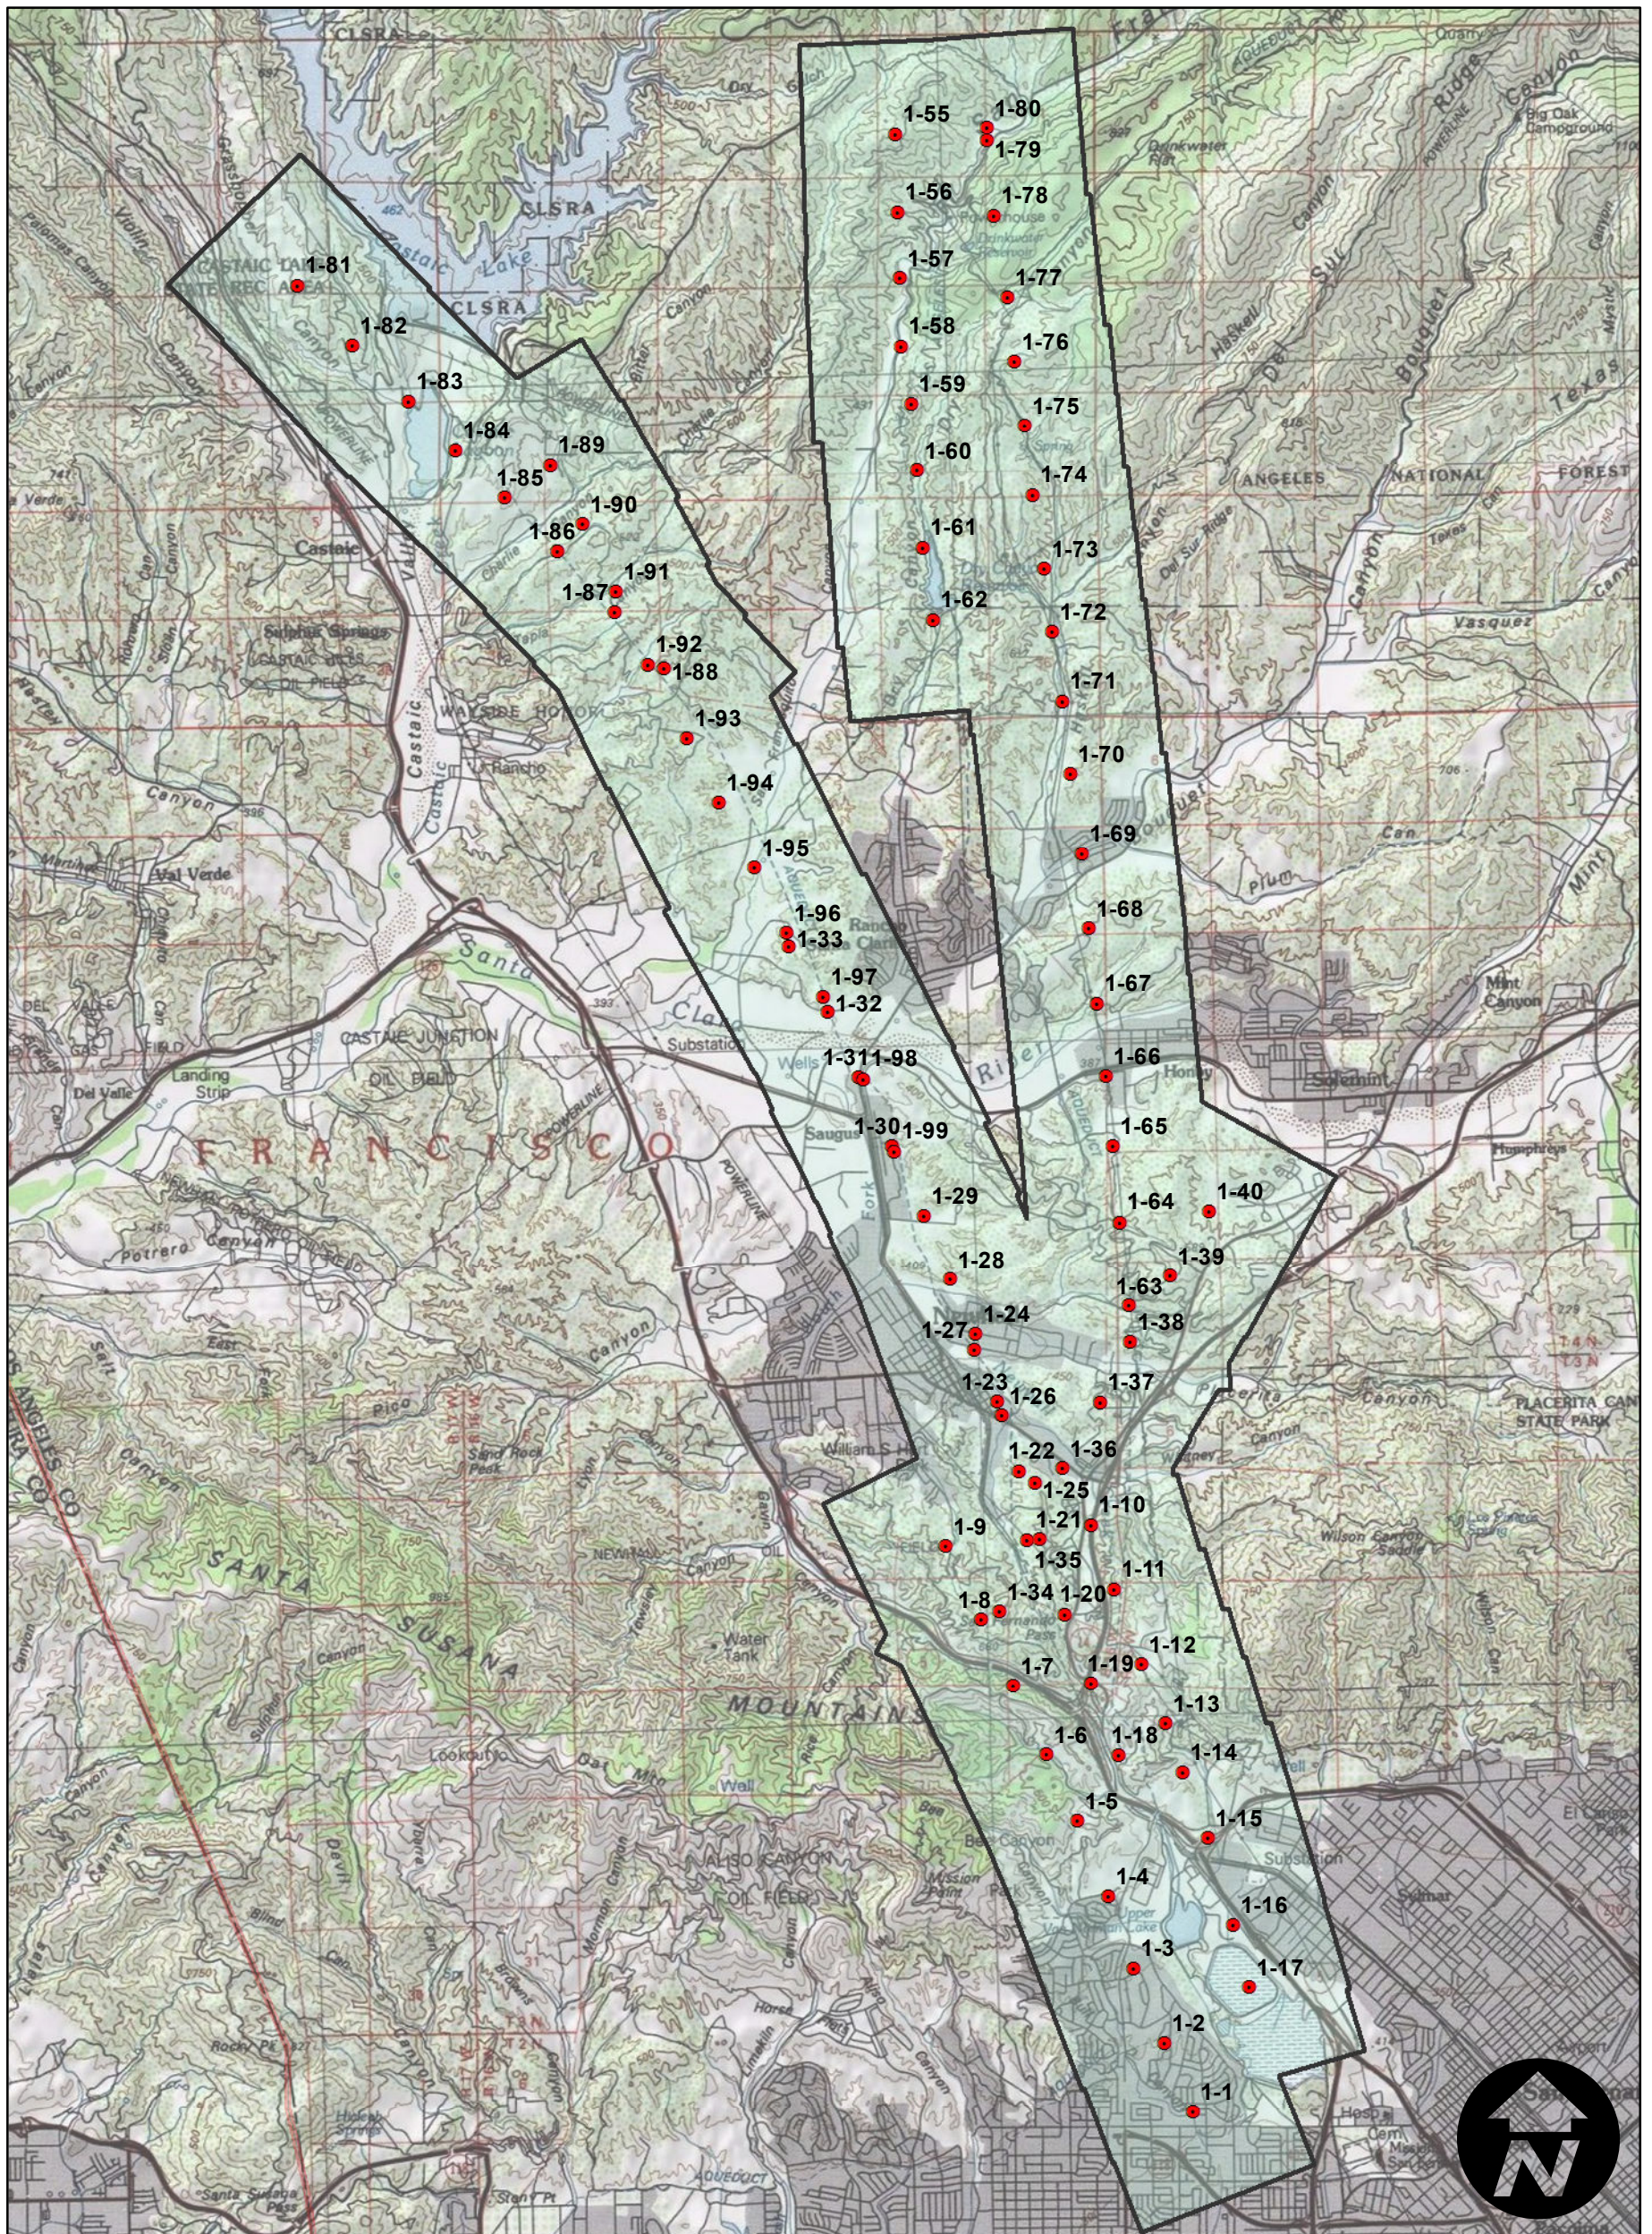

C-24620

Counties: Los Angeles
Flight date: 09-05-1963
Scale: 1:12,000
Overlap: 60%

Complete Metadata:
<http://www.library.ucsb.edu/mil/aerial-photography-tools>

FLIGHT LOCATION

0 1 2 4 Miles

Index to Aerial Photography
Page 1 of 1

Scale of this index: 1:100,000