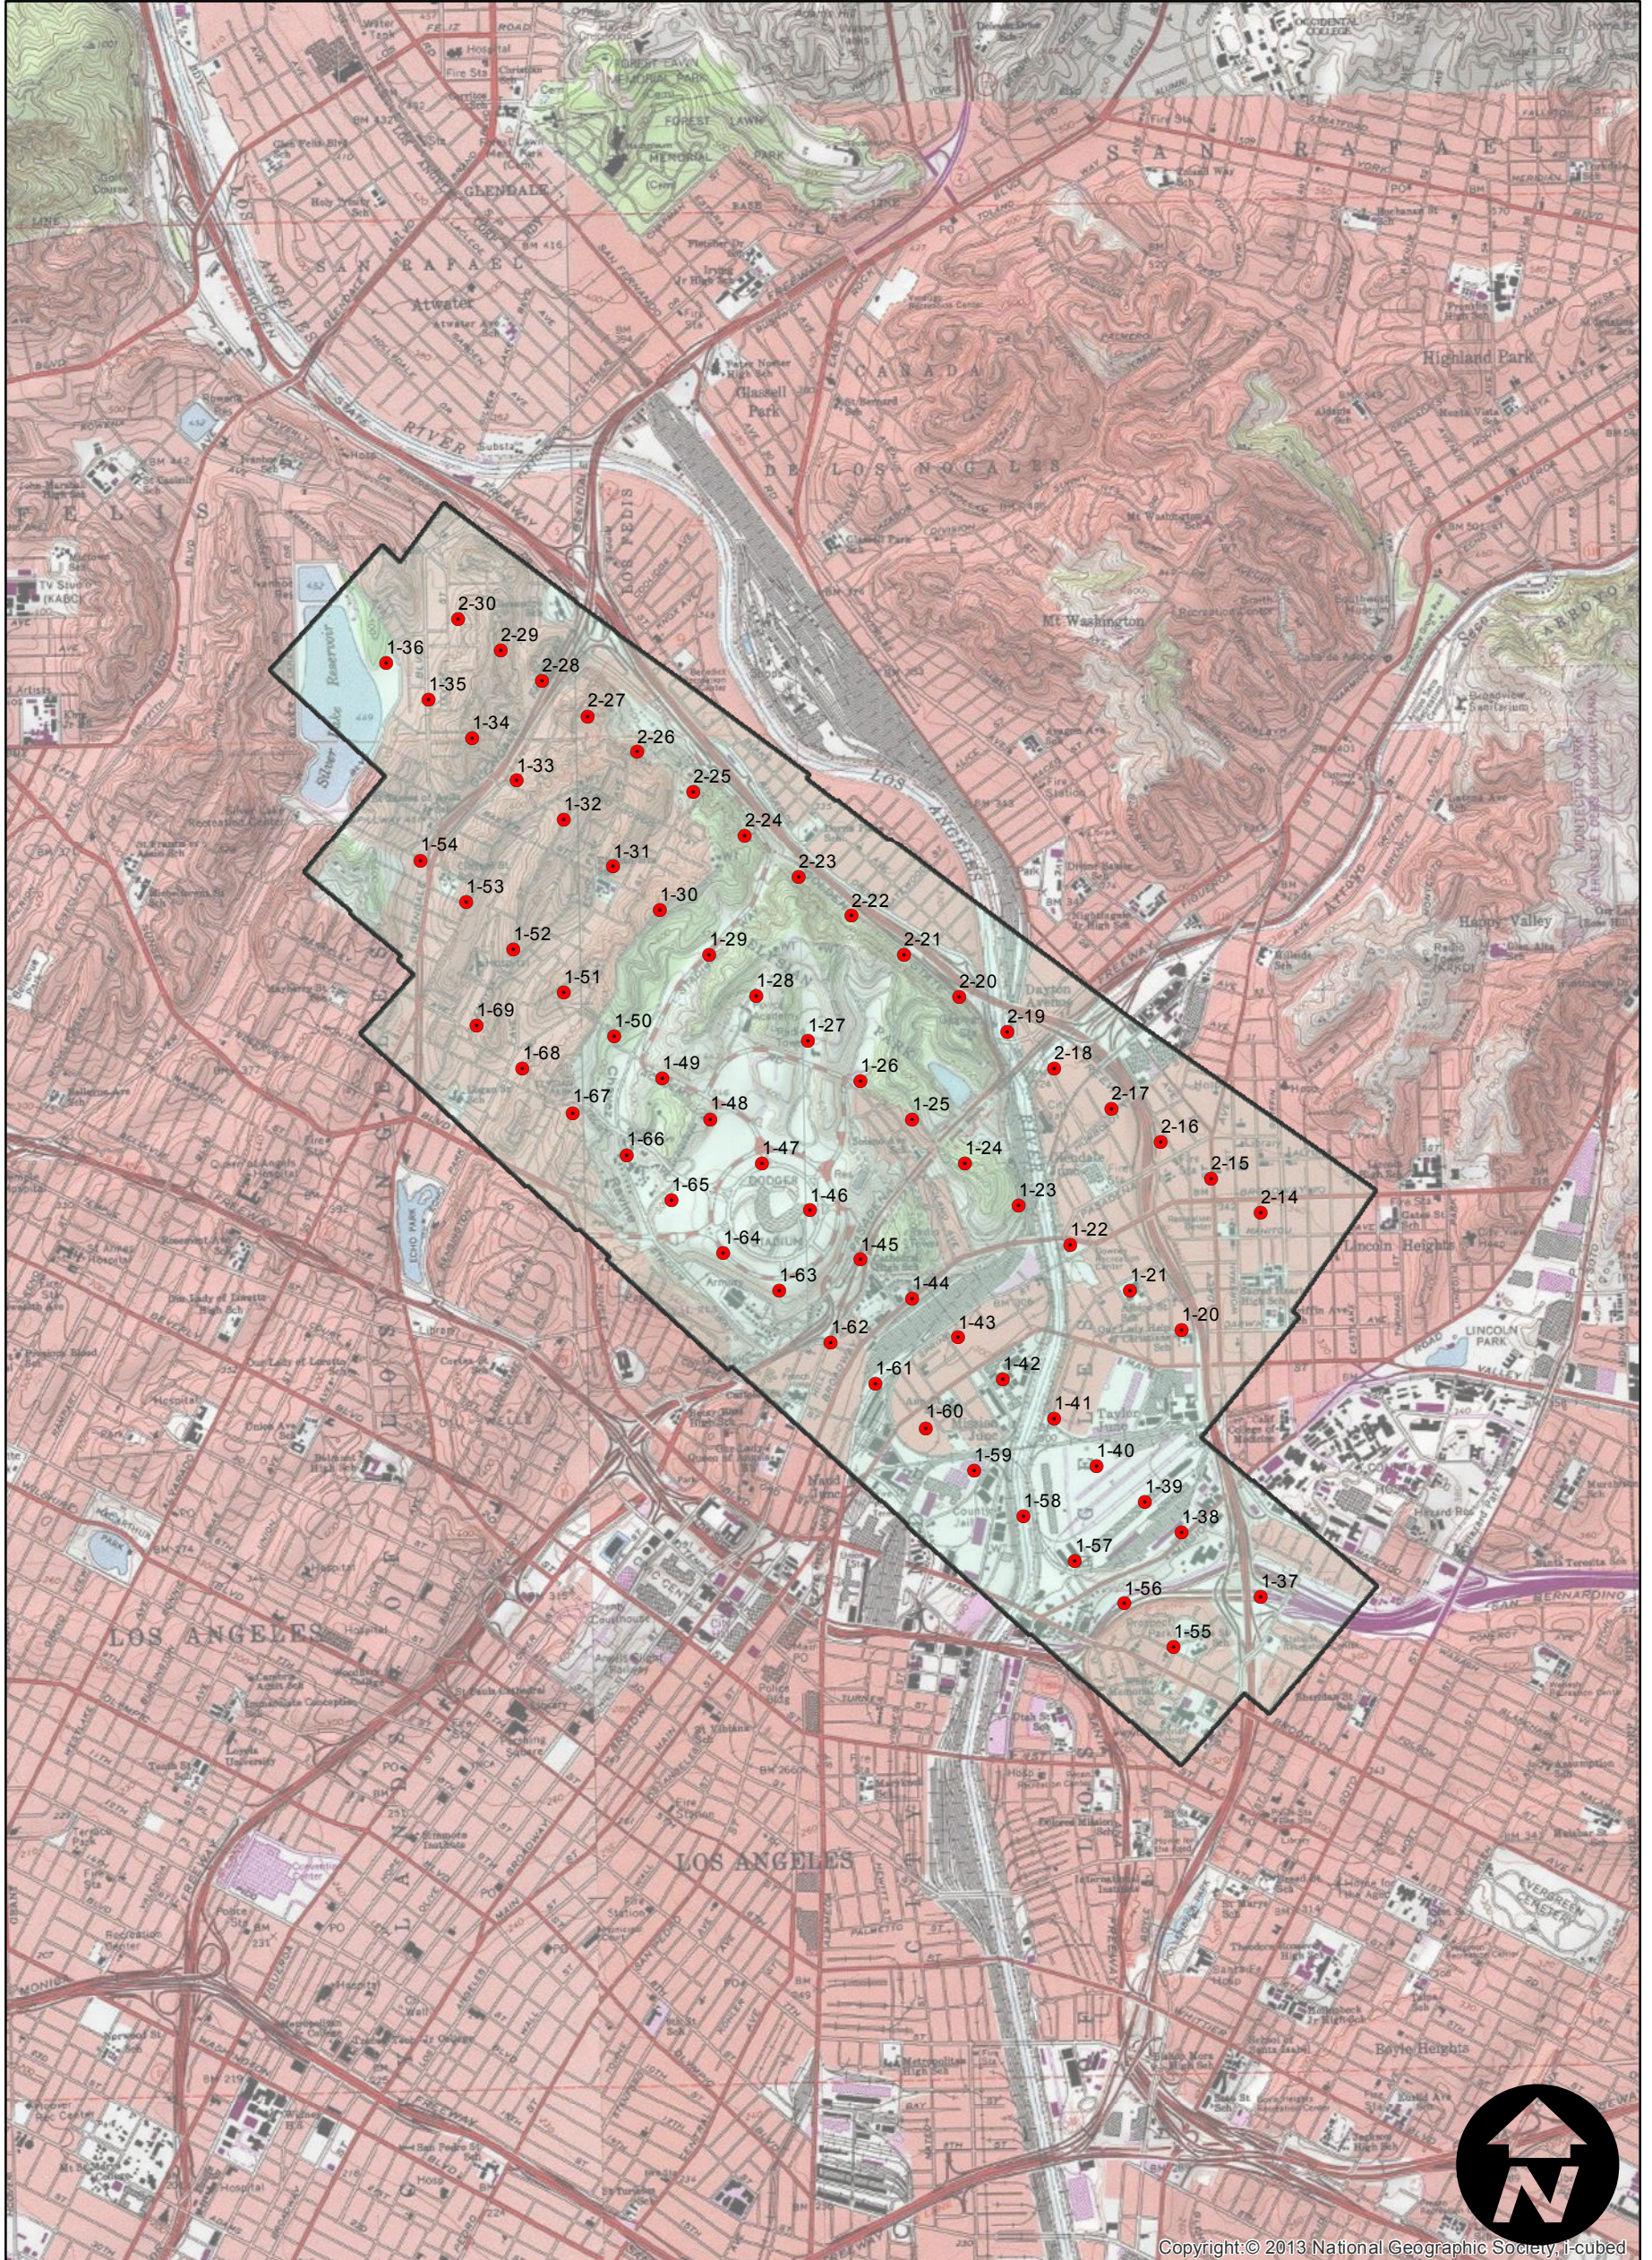

C-23031

Counties: Los Angeles
Flight date(s): 01-01-1958
Scale: 1:3,600
Overlap: 60%

Note: Elysian Park, Chavez Ravine and vicinity.

FLIGHT LOCATION

Complete Metadata:
<http://www.library.ucsb.edu/mil/aerial-photography-tools>

0 0.25 0.5 1 Miles