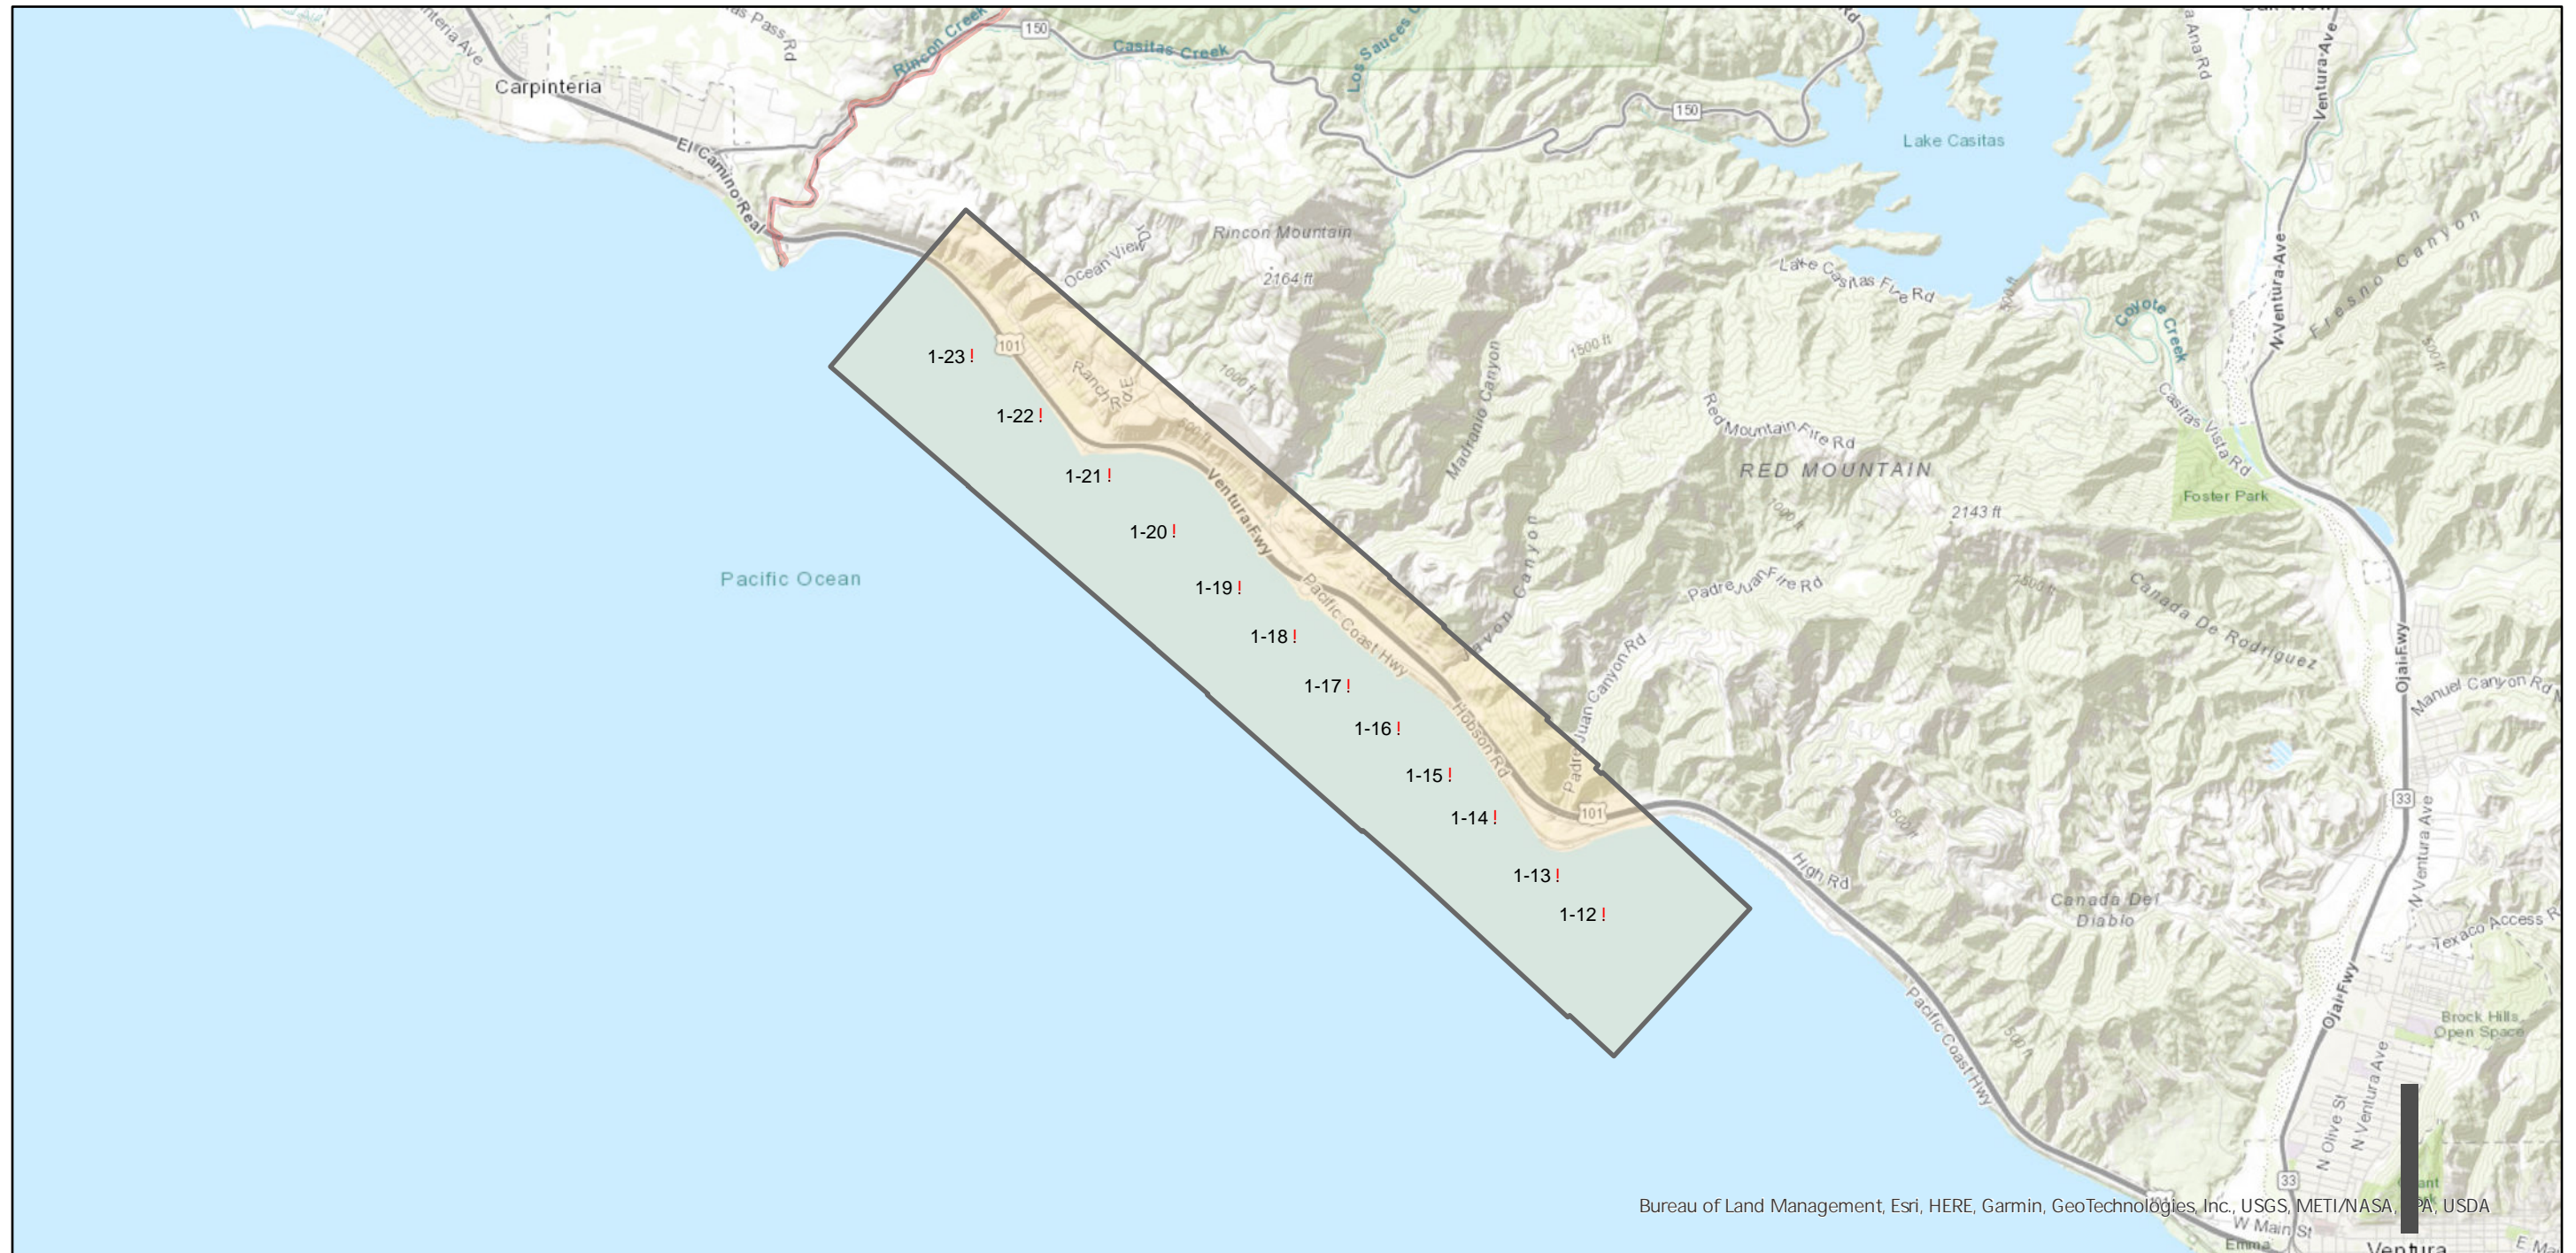

# C-22965

Counties: Ventura  
Flight date(s): 10-22-1957  
Scale: 1:9,600  
Overlap: 60%

Note: Rincon Beach: Pitas Point to La Conchita. Imagery acquired 1986 and January 2013.

## FLIGHT LOCATION

Complete Metadata:  
<https://www.library.ucsb.edu/src/airphotos/aerial-photography-information>

0 1 2 4 Miles