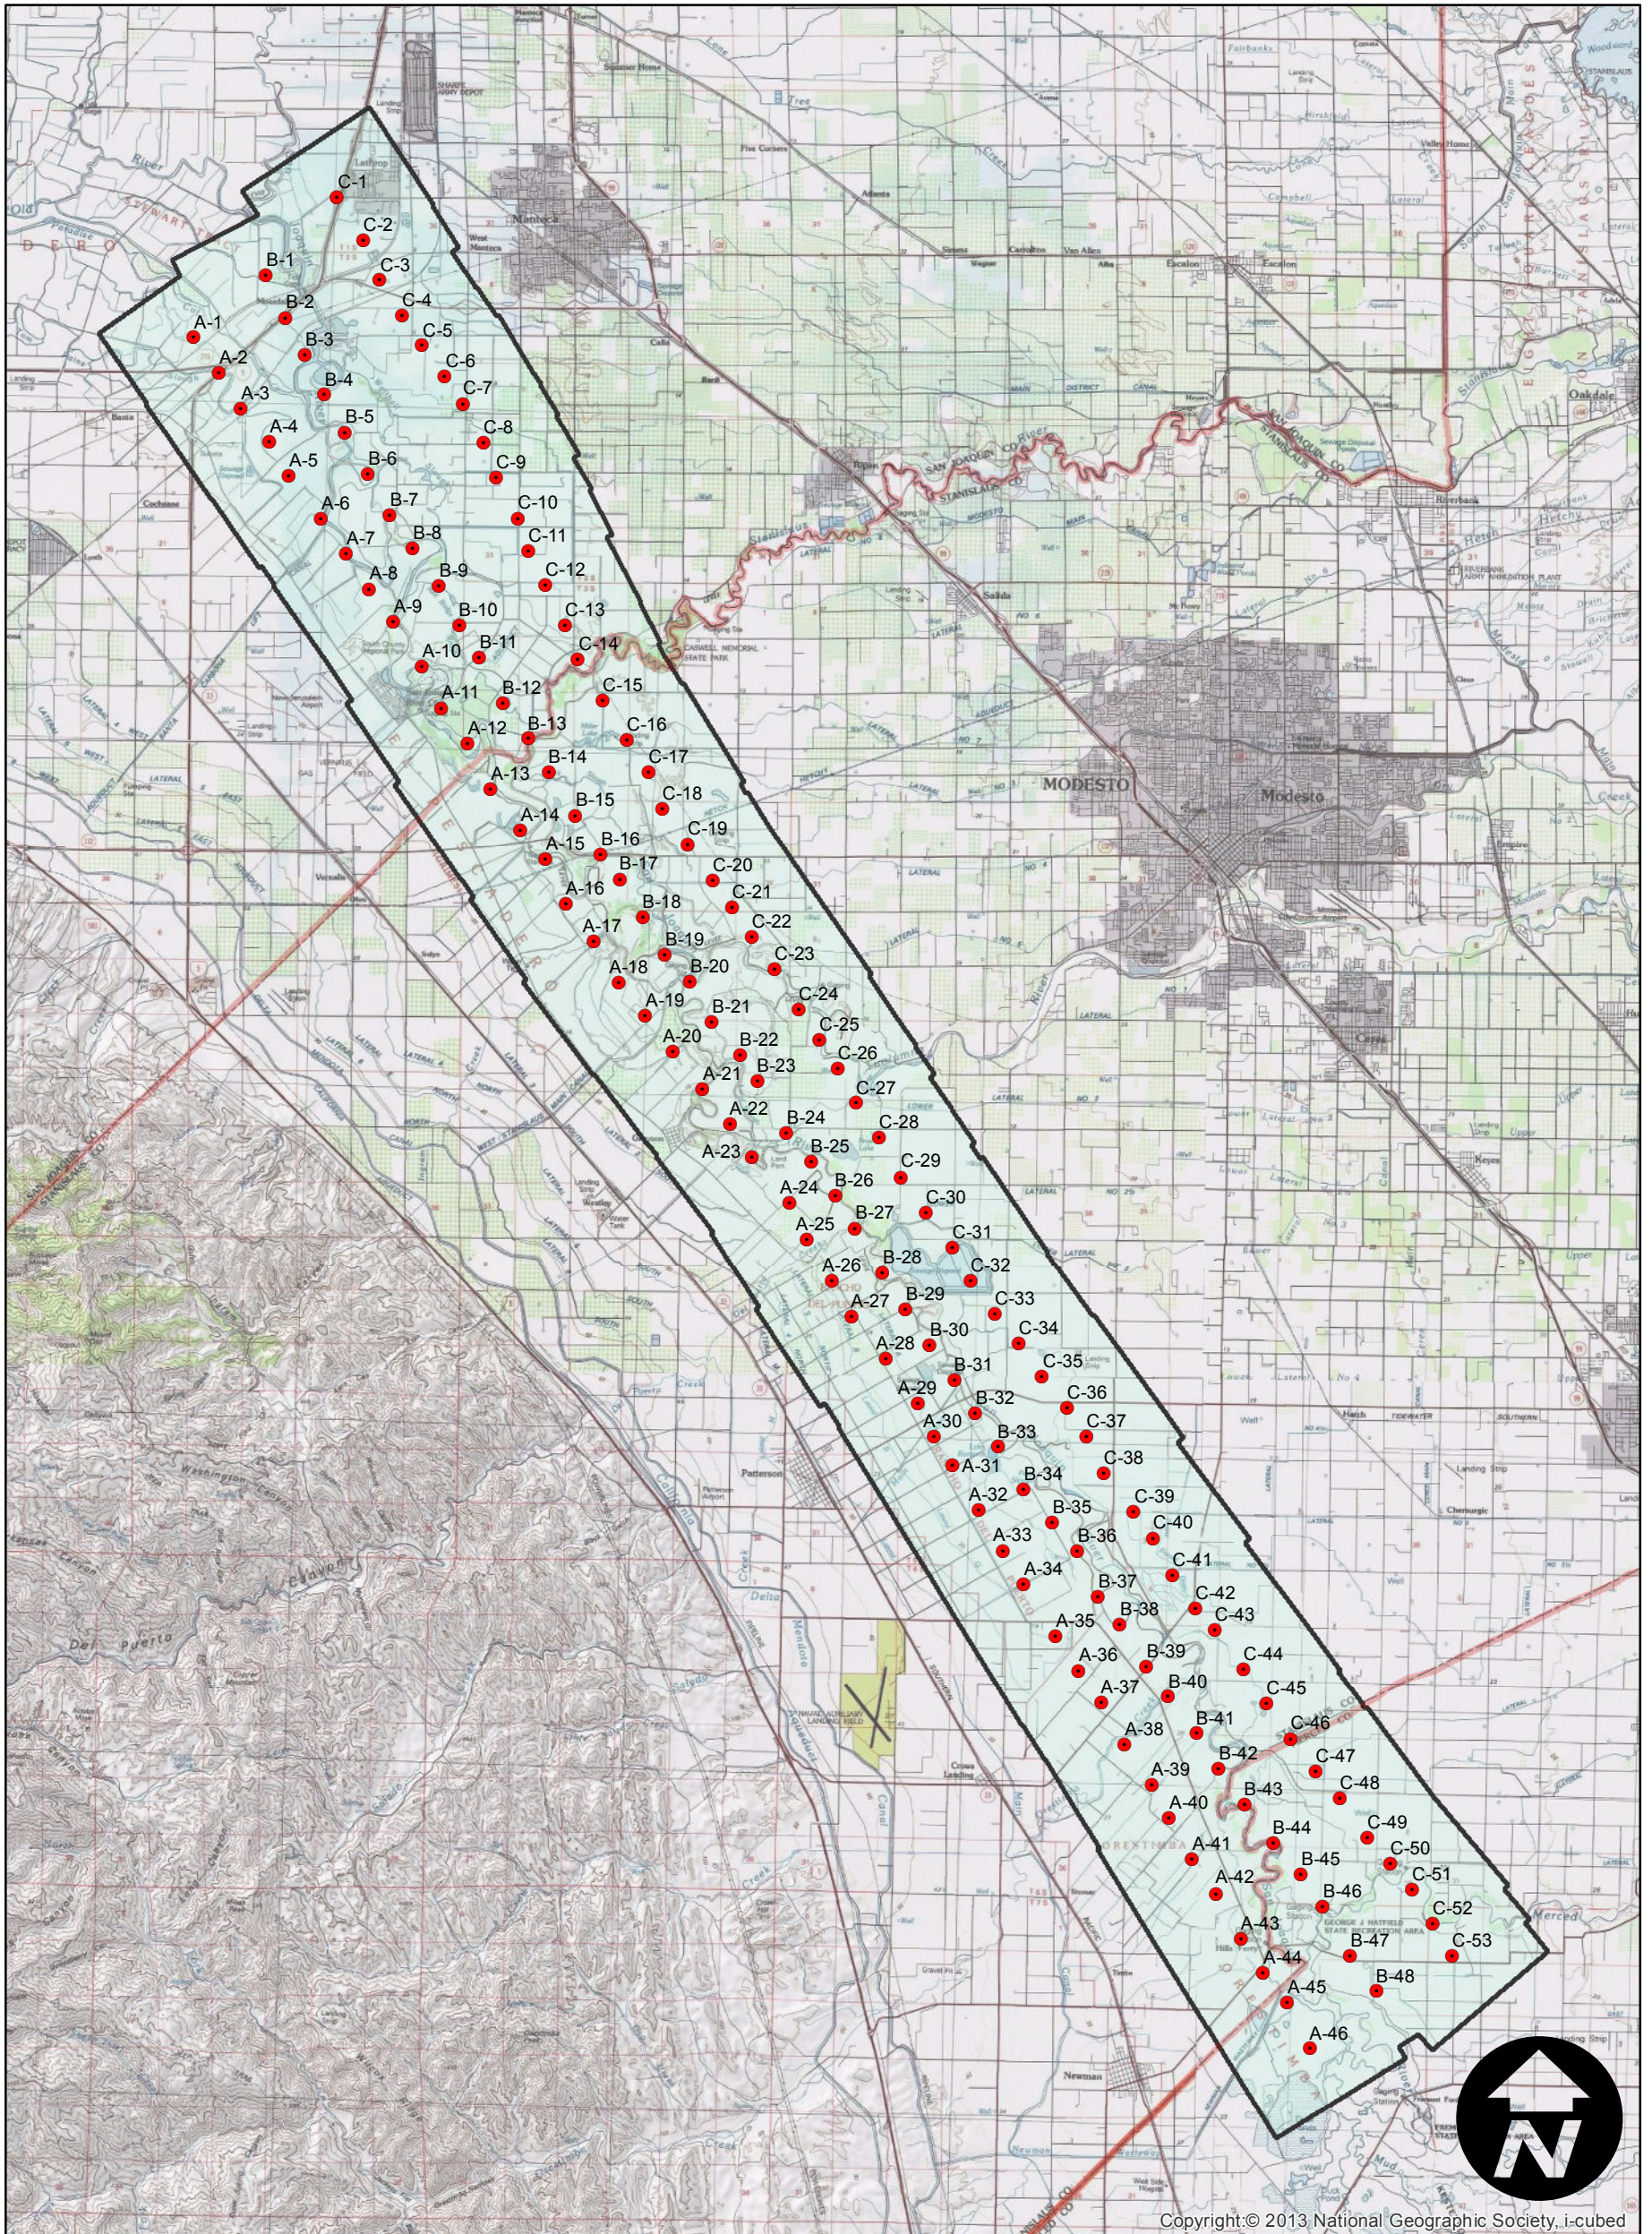

C-2080

Counties: Merced, San Joaquin, Stanislaus
Flight date(s): 06-19-1932
Scale: 1:18,000
Overlap: 60%

Note: Lathrop to Hills Ferry.
Acquired from Whittier College,
January 2013.

FLIGHT LOCATION

Complete Metadata:
<http://www.library.ucsb.edu/mil/aerial-photography-tools>

Copyright © 2013 National Geographic Society, i-cubed

0 2 4 8 Miles

Index to Aerial Photography
Page 1 of 1

Scale of this index: 1:200,000