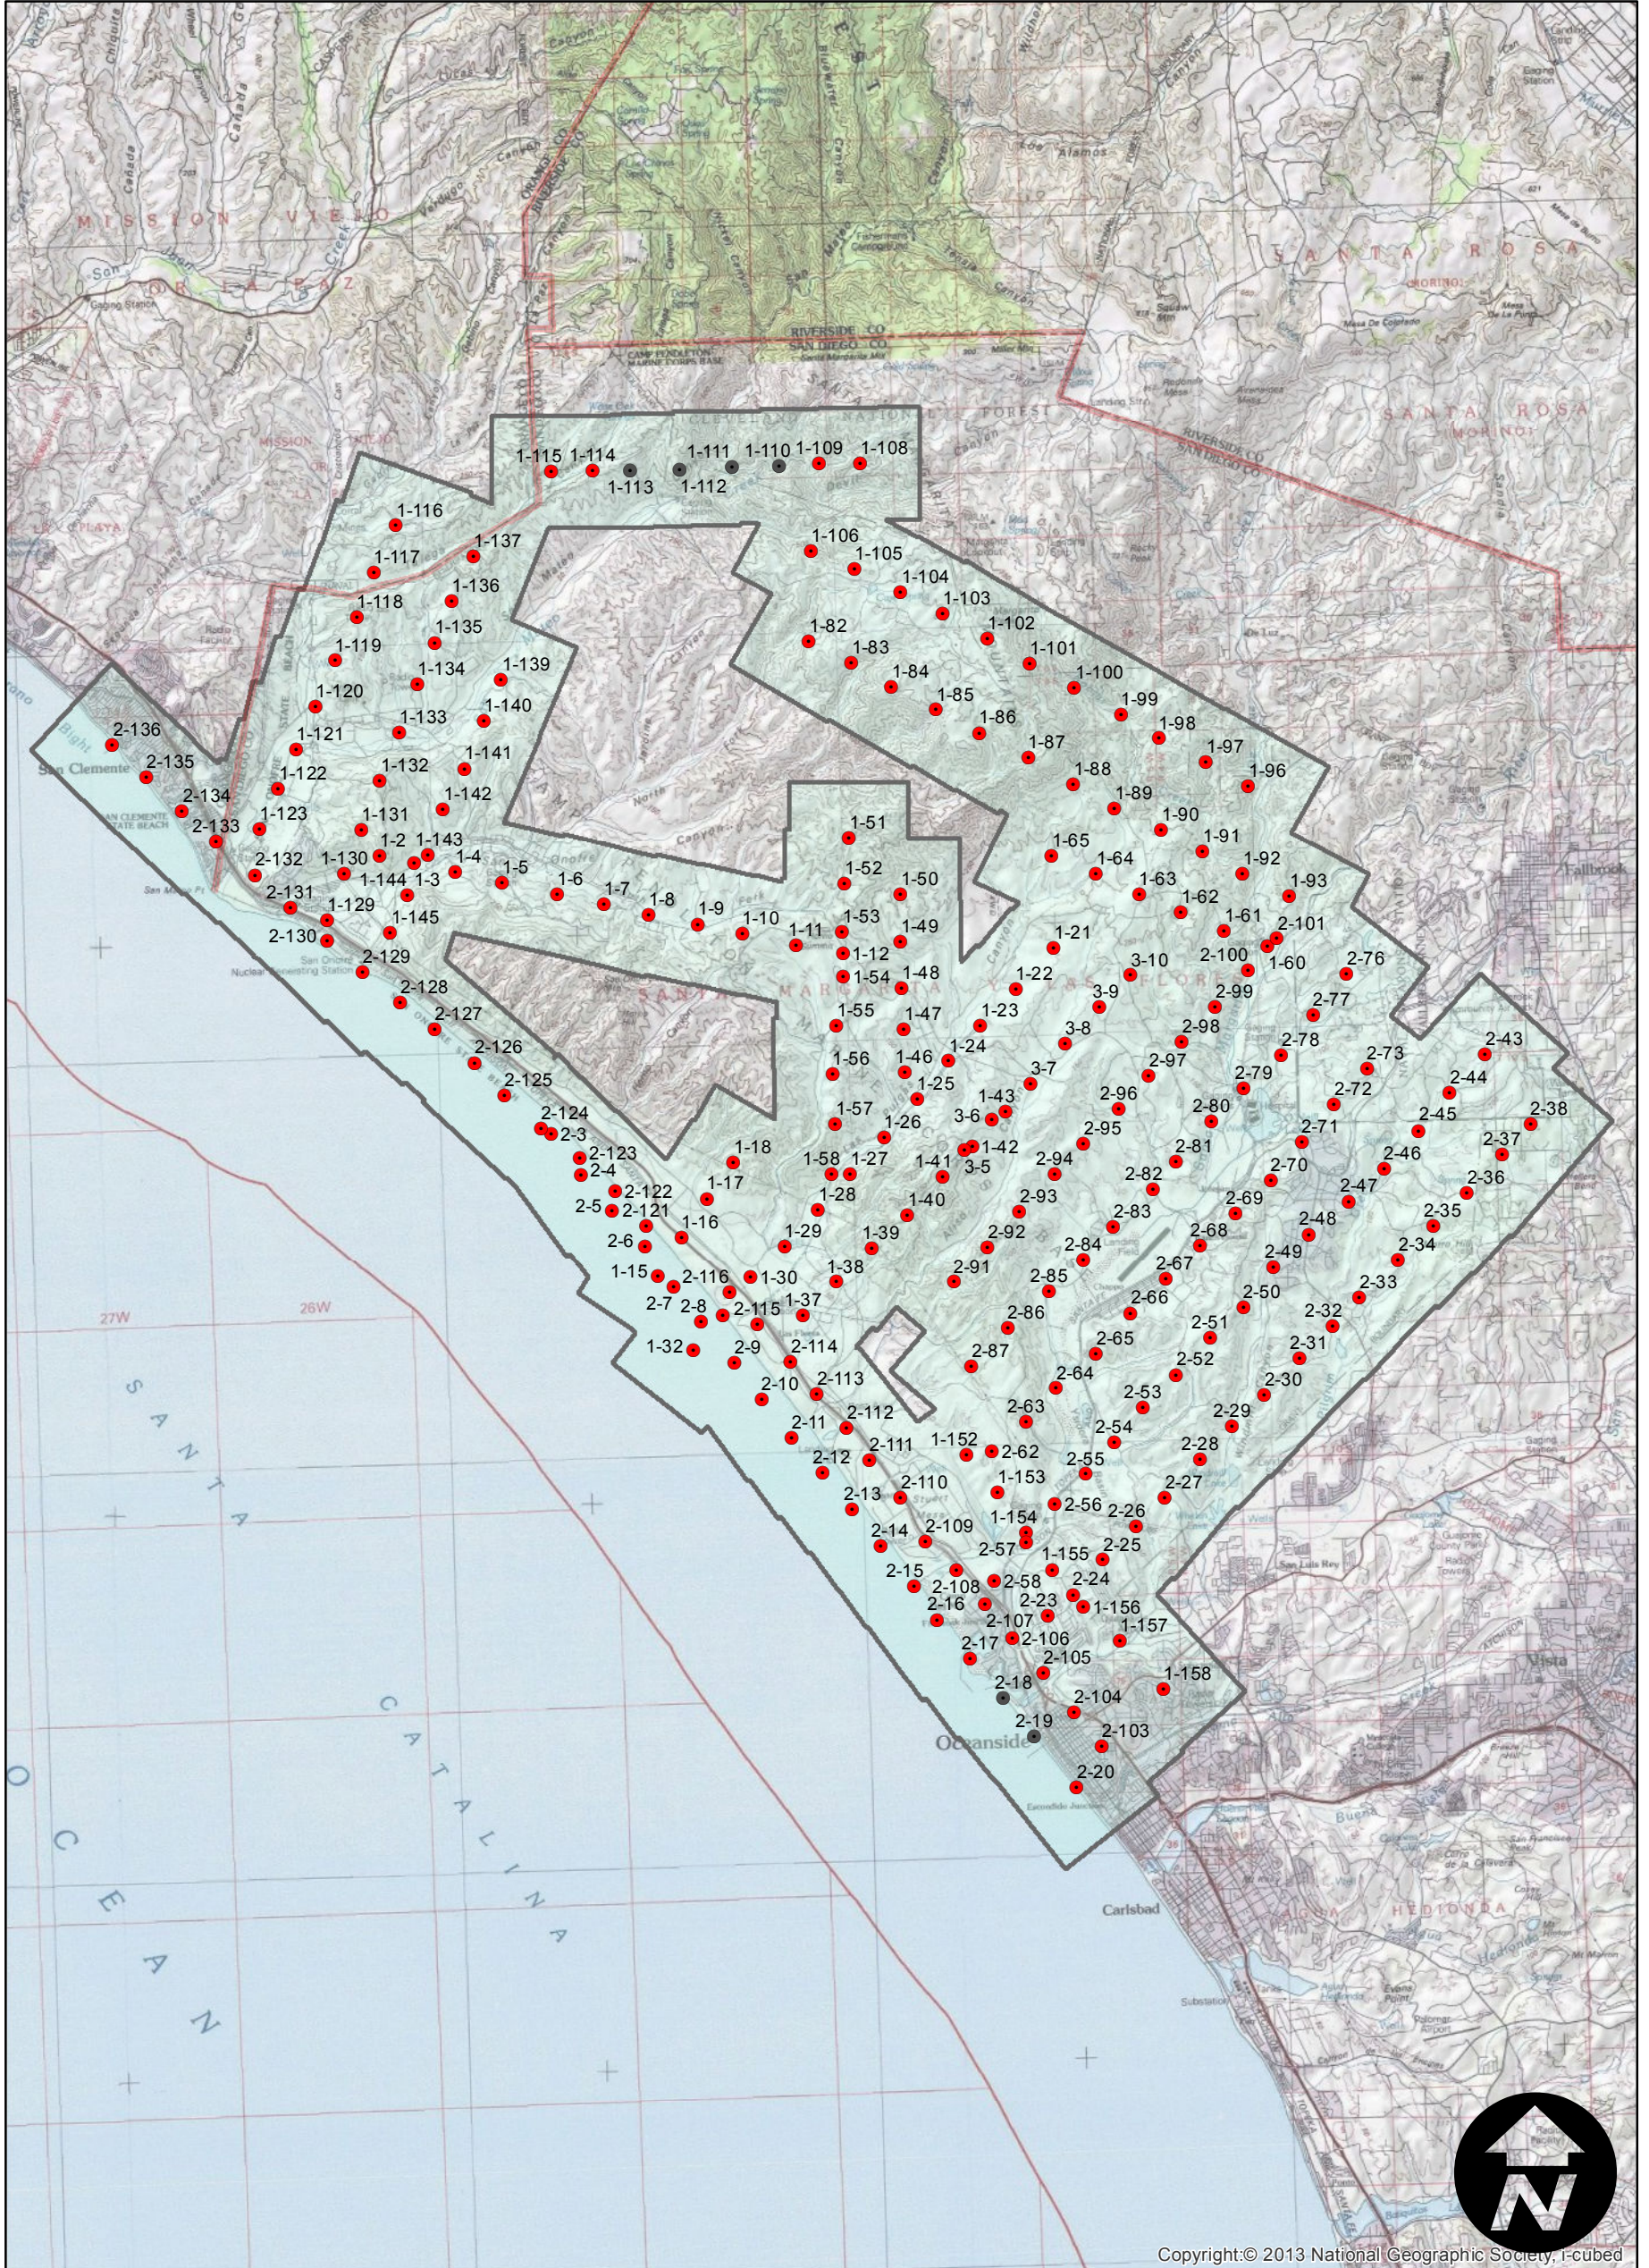

# C-18850

Counties: Orange, San Diego  
Flight date(s): 03-01-1953 to 03-31-1953  
Scale: 1:12,000  
Overlap: 60%

Note: Camp Pendleton area; coastline from Oceanside to San Clemente.  
Imagery acquired January 2013.

Complete Metadata:

<http://www.library.ucsb.edu/mil/aerial-photography-tools>

- MIL owns frame
- MIL does not own frame

Copyright © 2013 National Geographic Society, i-cubed