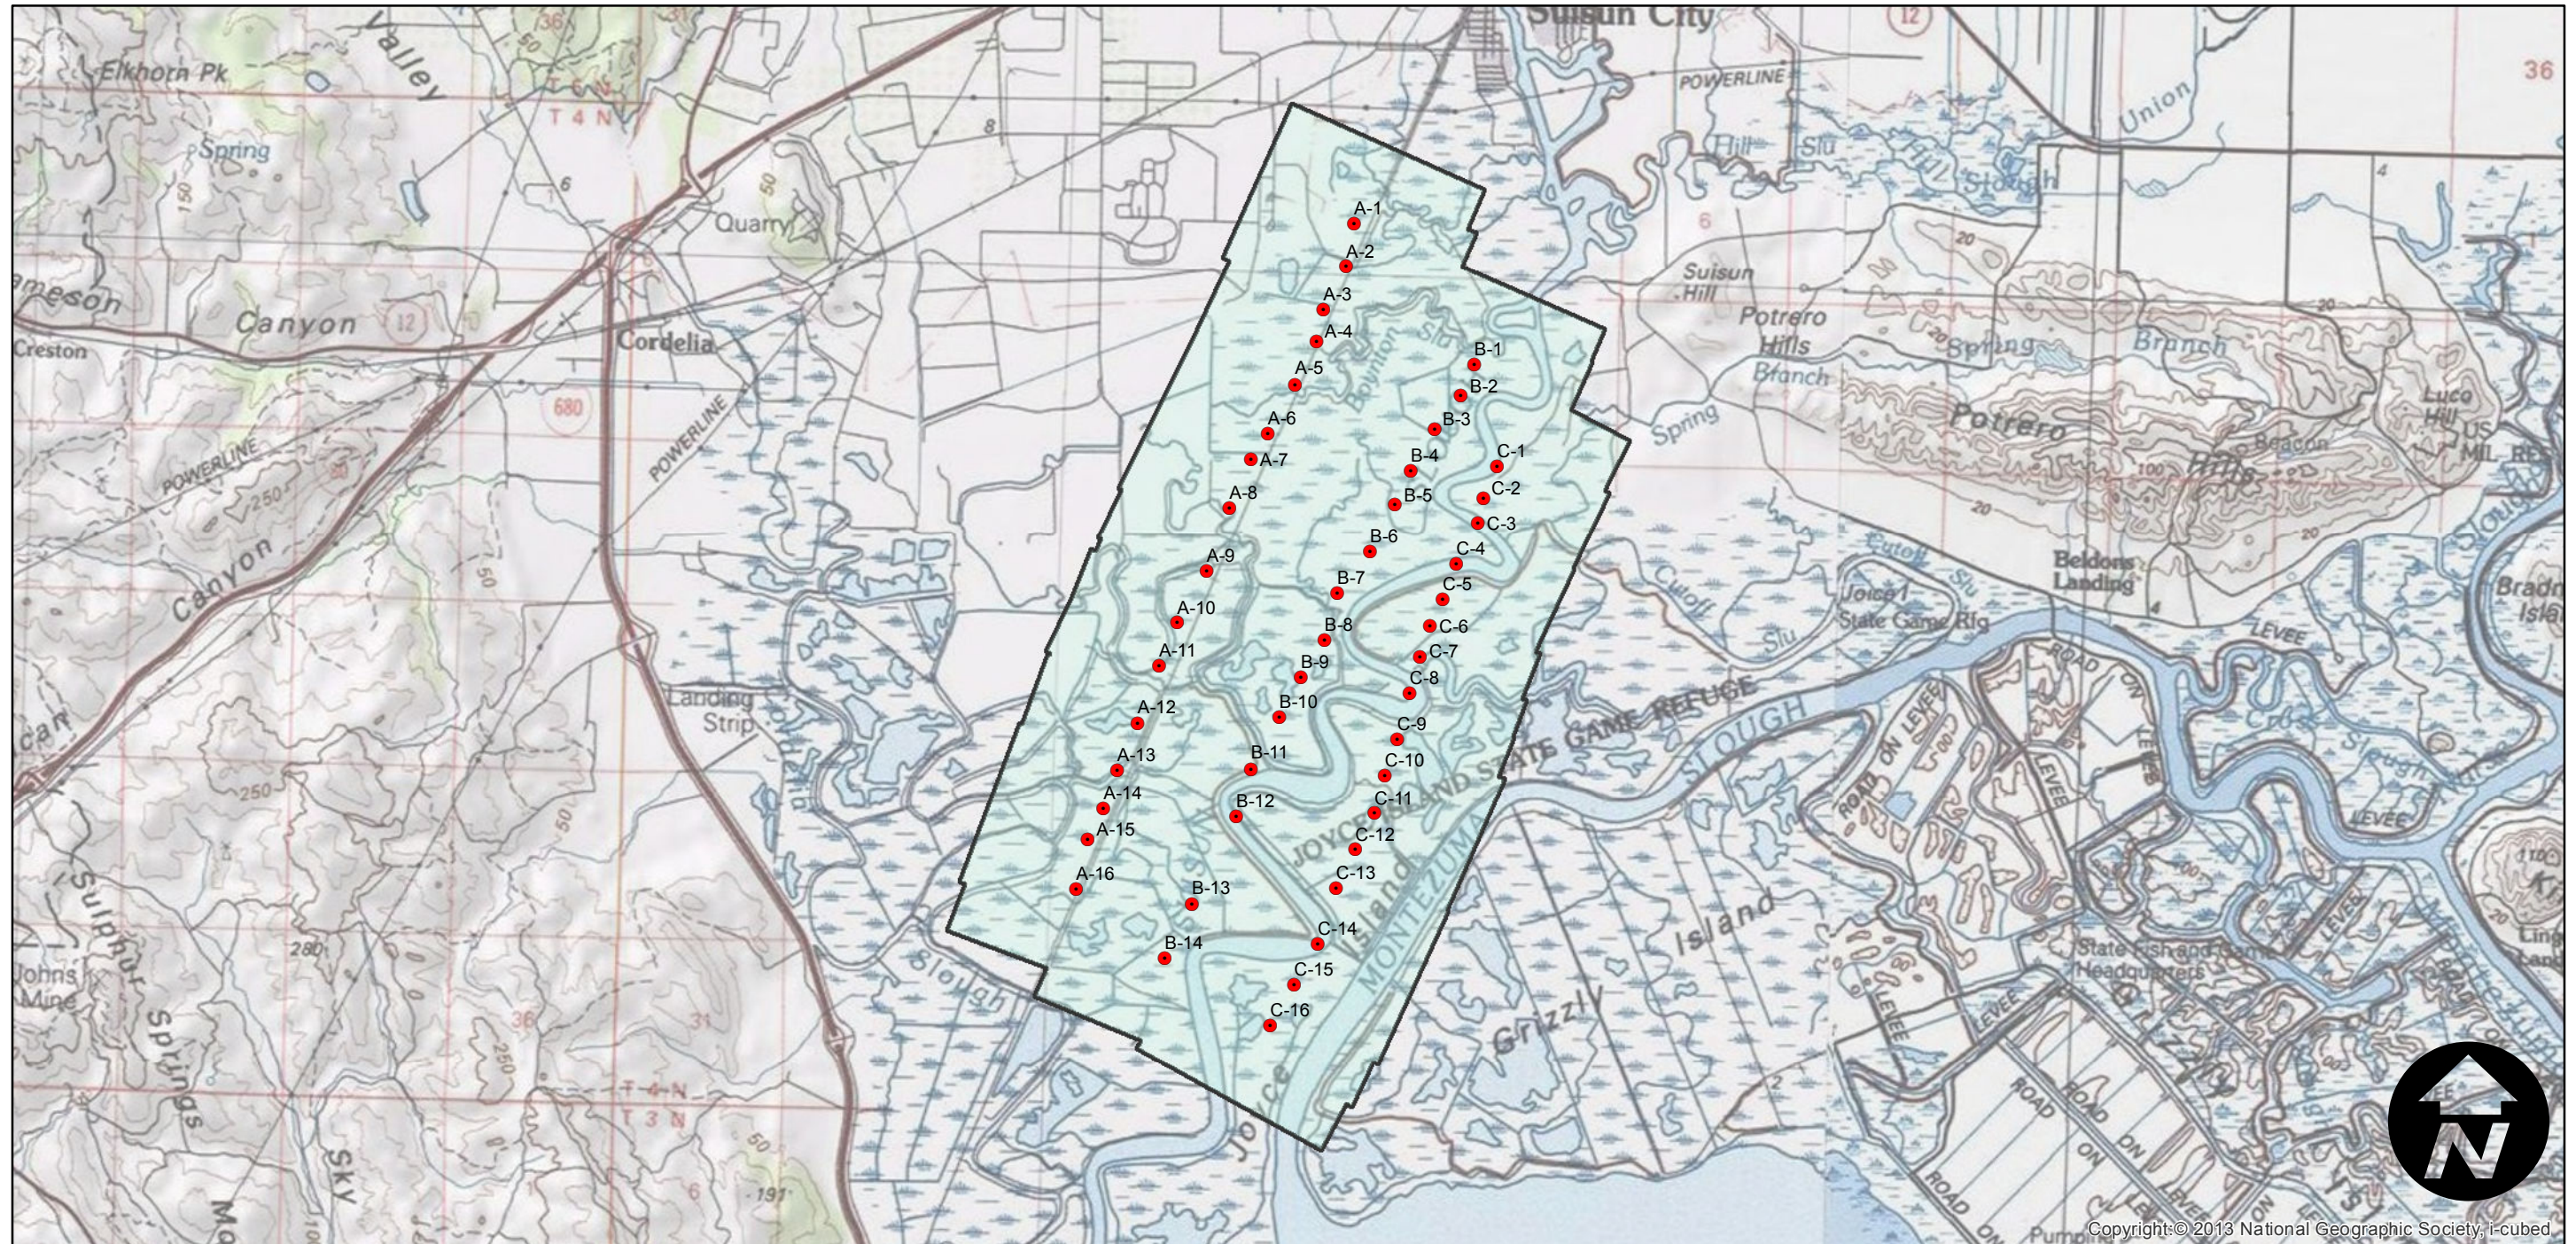

C-149

Counties: Solano
Flight date(s): 01-01-1928 to 01-31-1928
Scale: 1:4,800
Overlap: 60-80%

Complete Metadata:
<http://www.library.ucsb.edu/mil/aerial-photography-tools>

Note: Slough area north of Grizzly Bay ("Jacksnipe Station")
Acquired from Whittier College, January 2013.

FLIGHT LOCATION

0 1 2 4 Miles

Index to Aerial Photography
Page 1 of 1

Scale of this index: 1:65,000