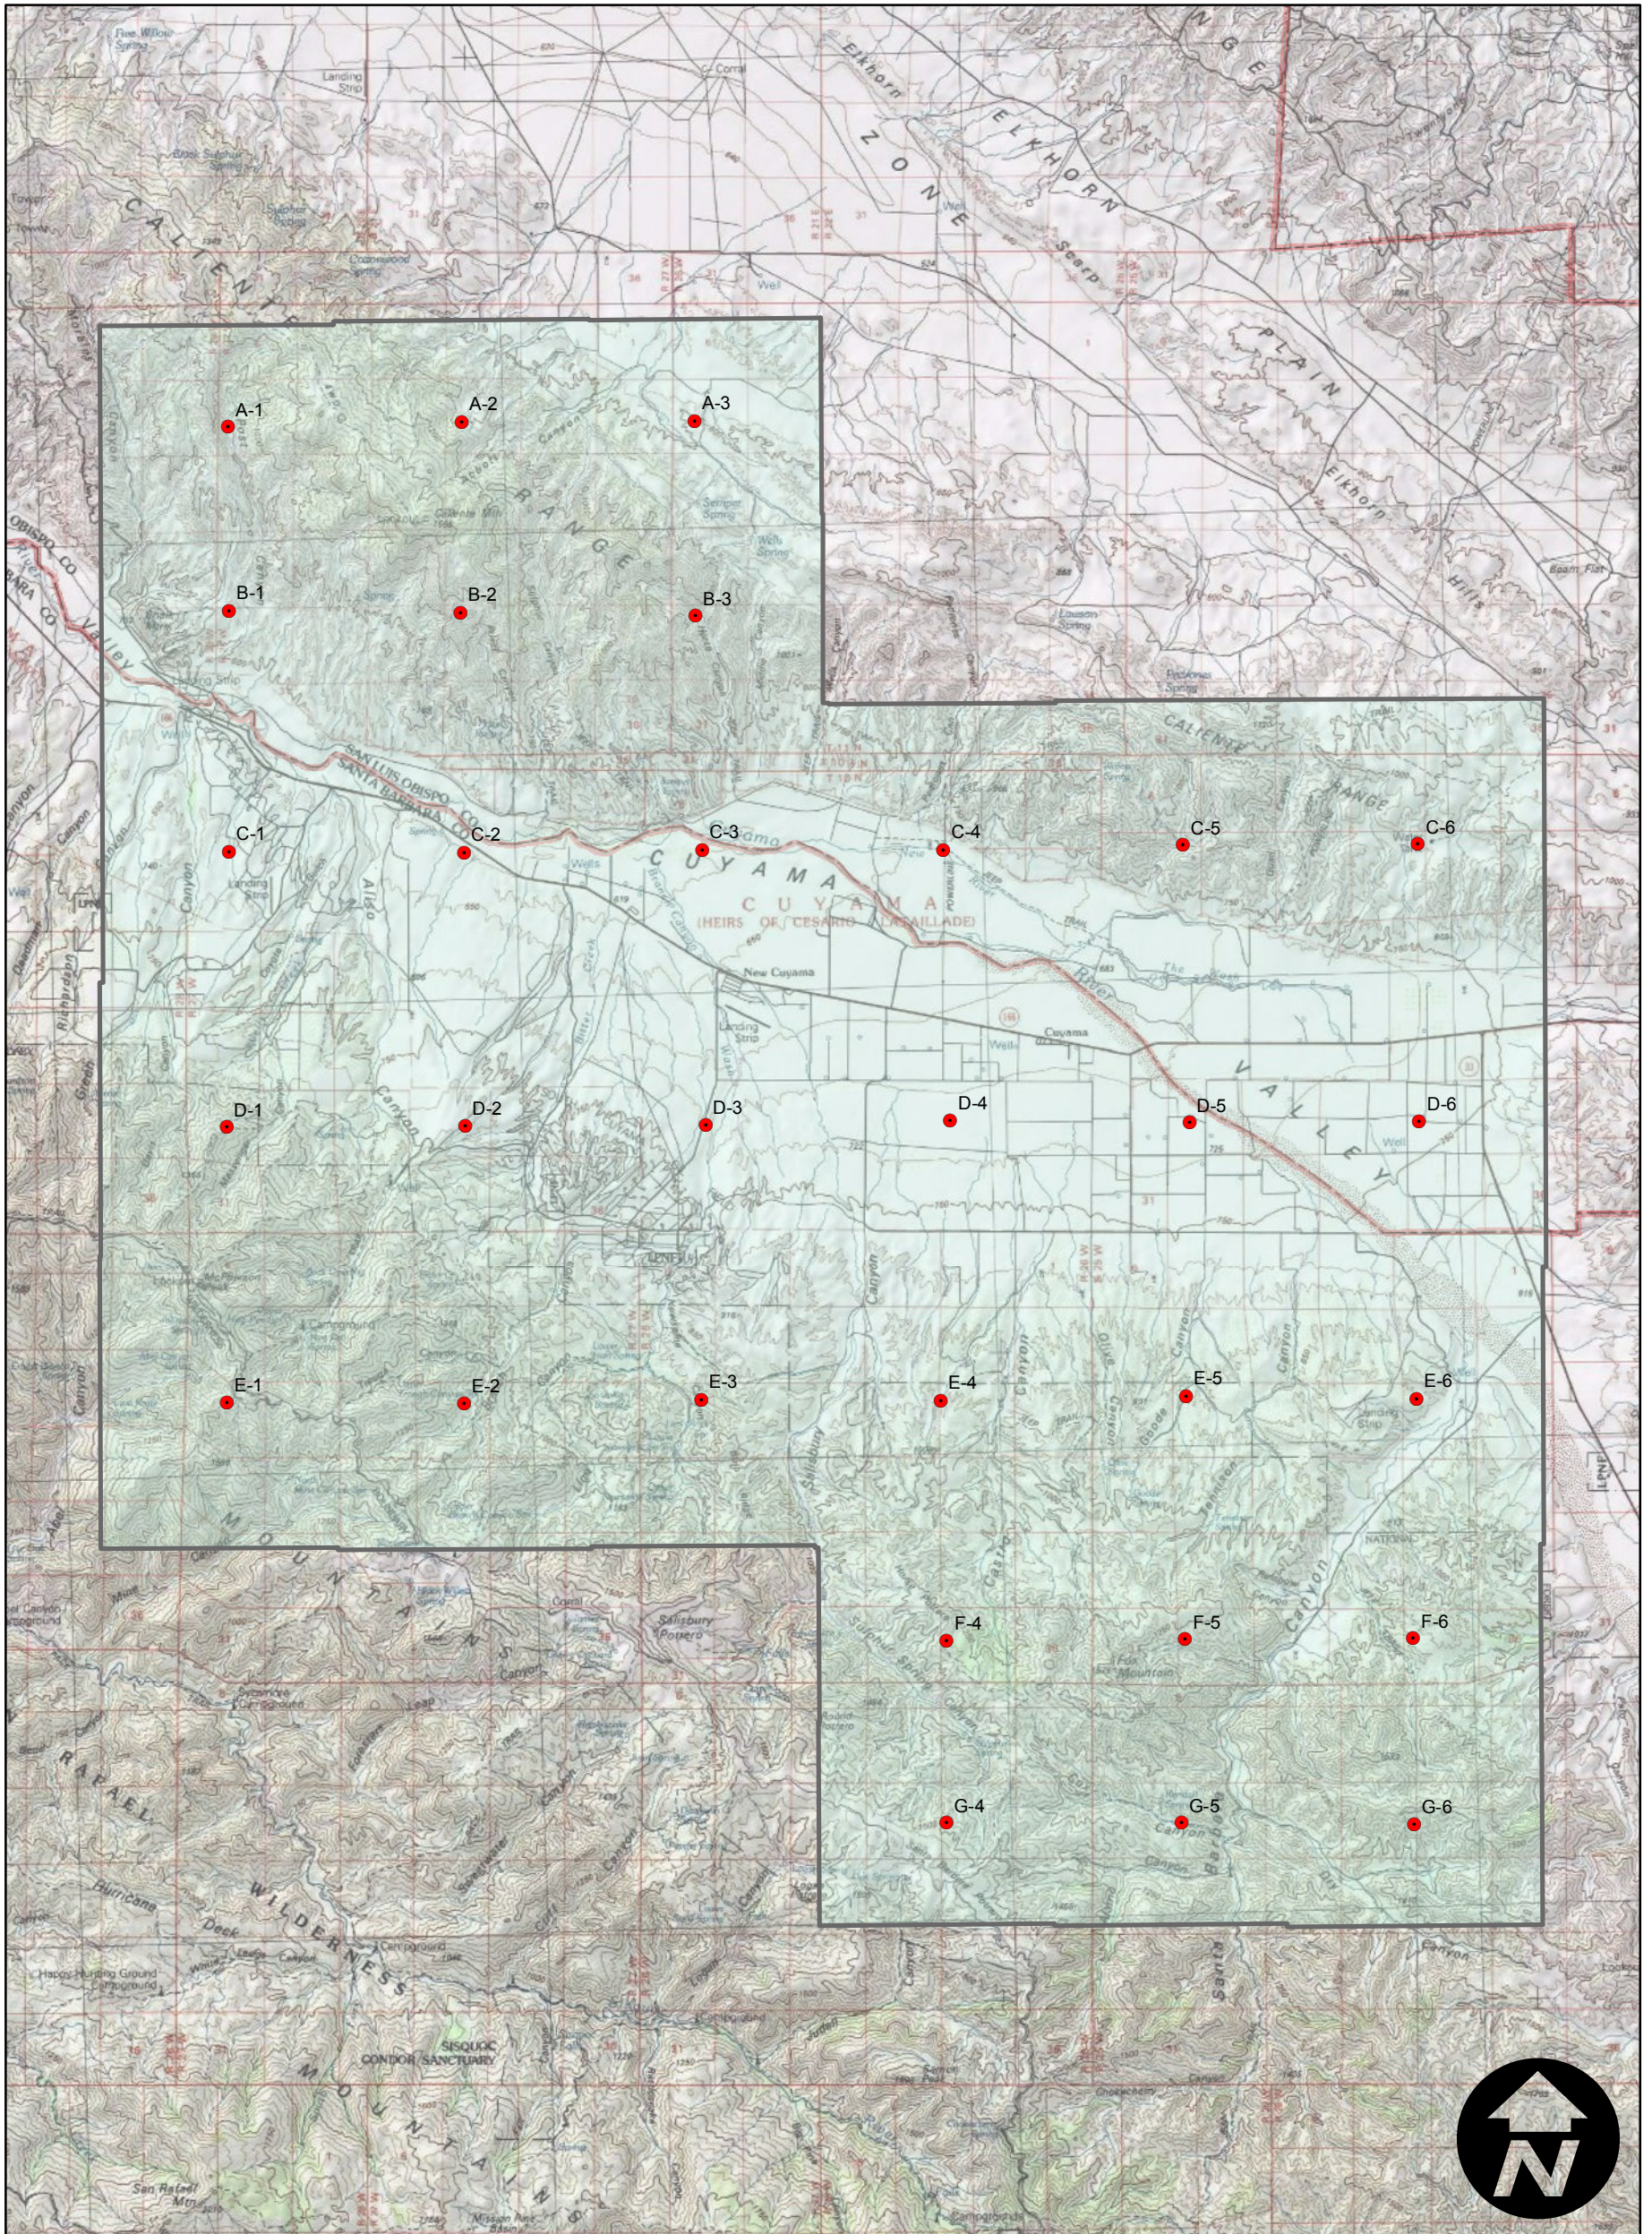

# C-12883

Counties: San Luis Obispo, Santa Barbara  
Flight date(s): 01-01-1948 to 12-31-1948  
Scale: 1: 24,000  
Overlap: 10%

Note: Cloth-backed folded mosaic sections separated into individual frames. Frame numbers assigned by MIL. Not all photographs from flight held in MIL's collection.

## FLIGHT LOCATION

Complete Metadata:  
<http://www.library.ucsb.edu/mil/aerial-photography-tools>

0 1.25 2.5 5 Miles