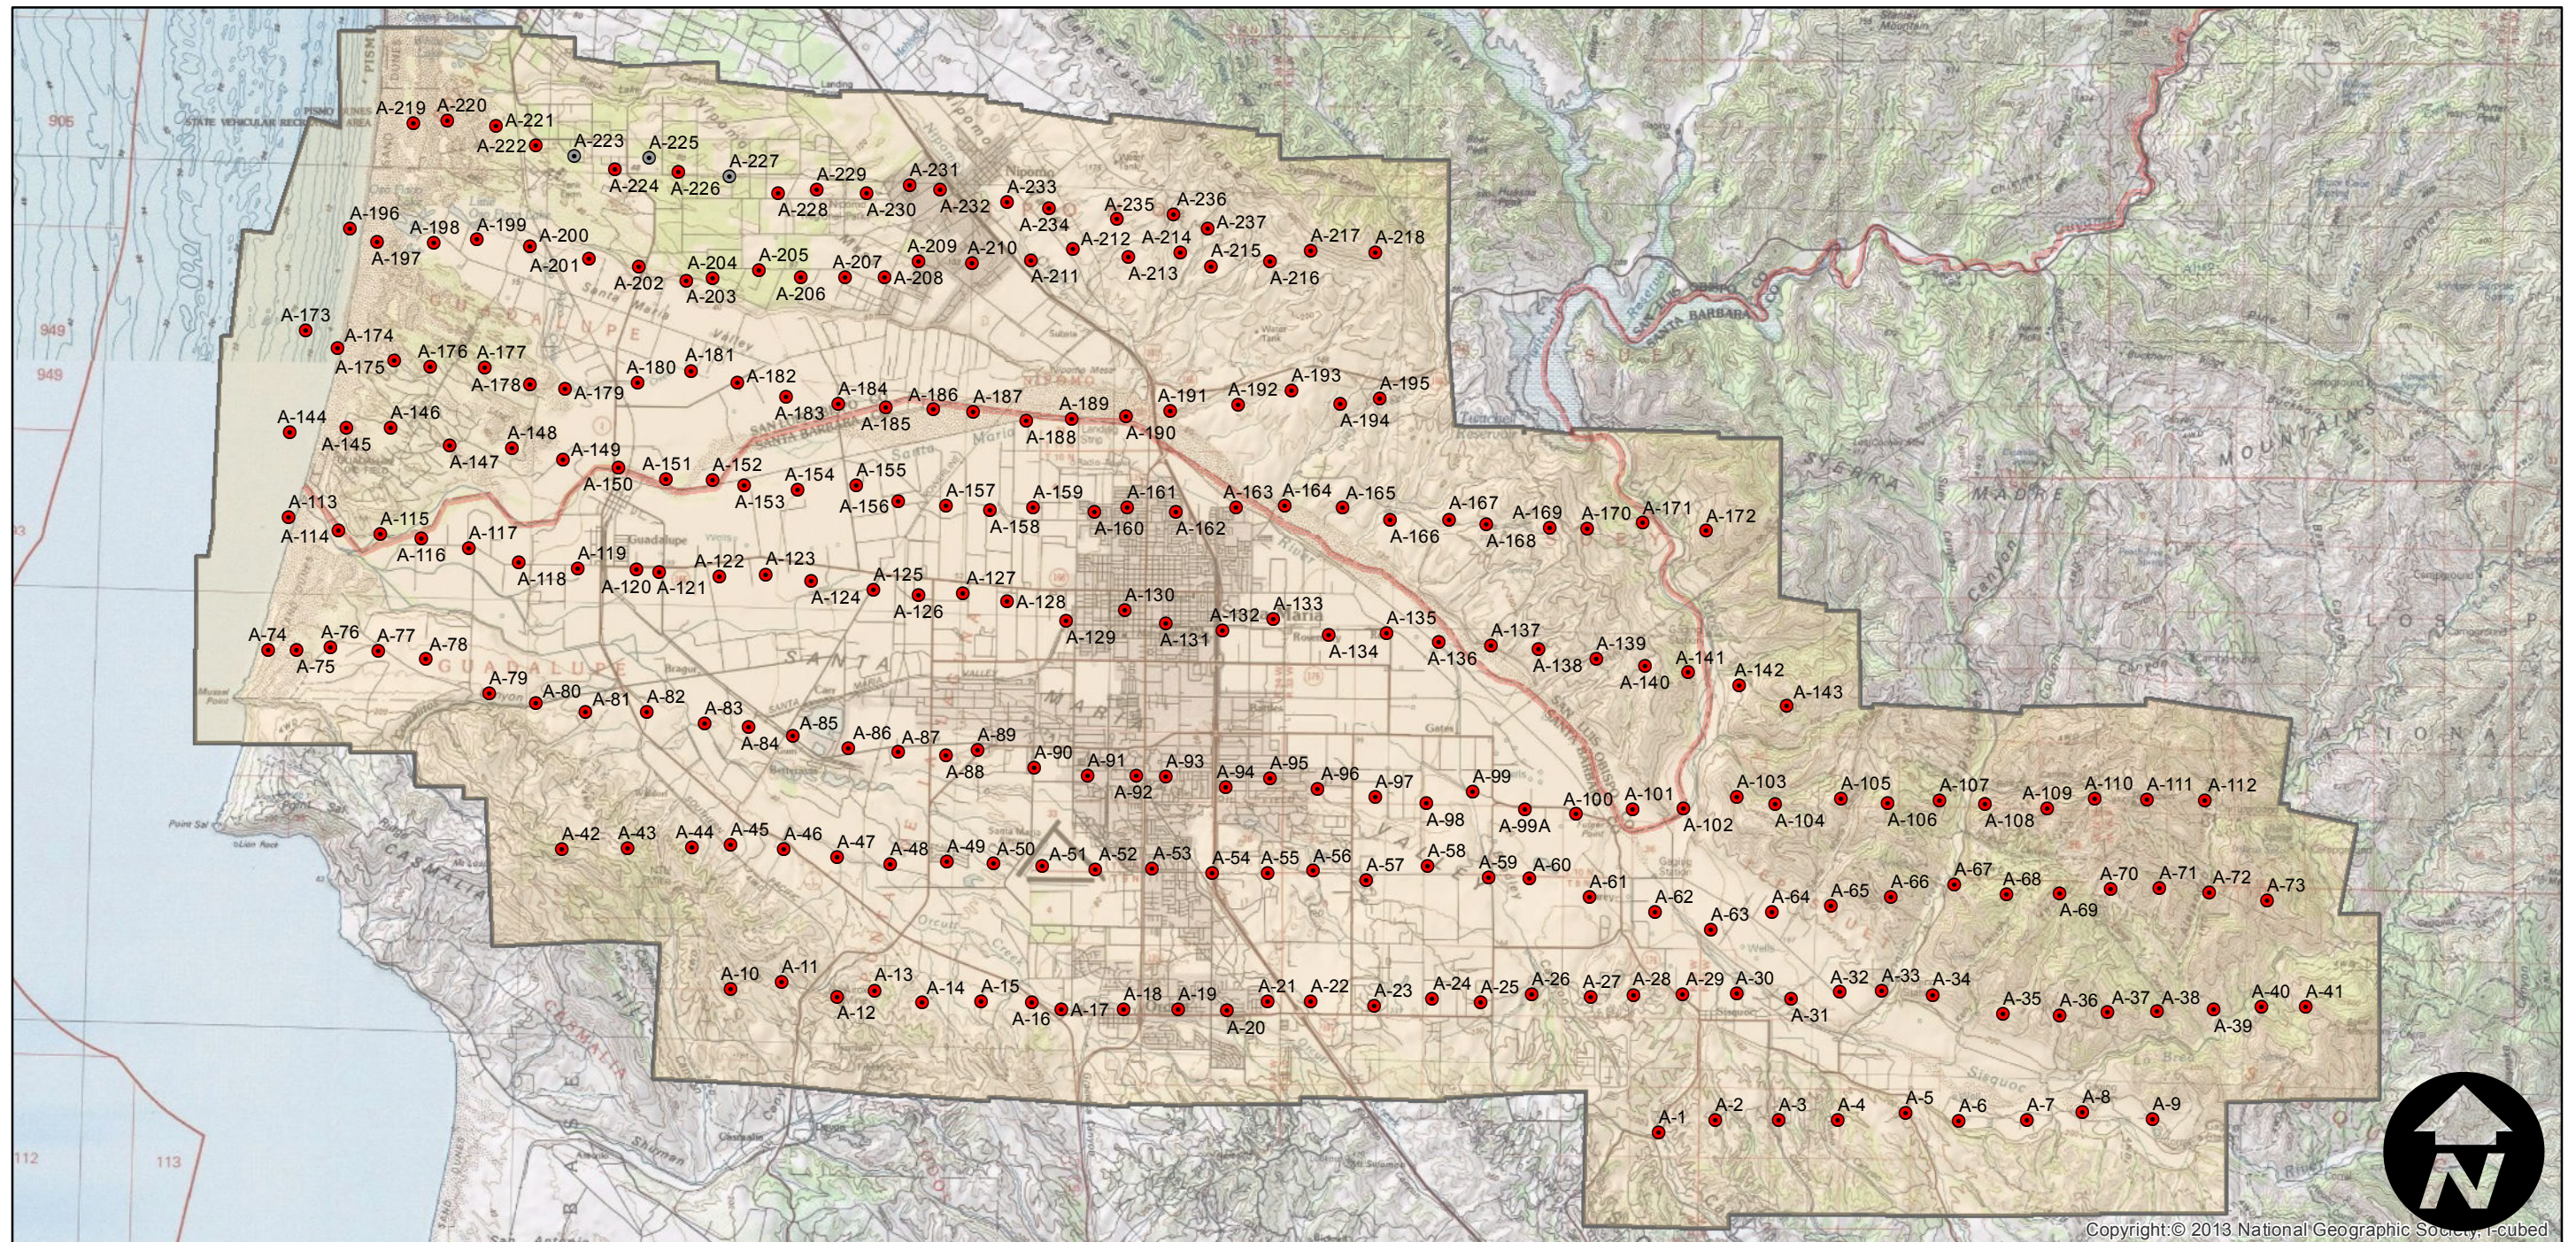

C-1125A

Counties: San Luis Obispo, Santa Barbara
Flight date(s): 08-21-1930 to 08-22-1930
Scale: 1: 18,000
Overlap: 60%

Note: Santa Maria Valley: Nipomo to Orcutt; Guadalupe to Sisquoc. Prints acquired from Whittier College, January 2013.

FLIGHT LOCATION

Complete Metadata:
<http://www.library.ucsb.edu/mil/aerial-photography-tools>

- MIL owns frame
- MIL does not own frame

0 2 4 8 Miles

Index to Aerial Photography
Page 1 of 1

Scale of this index: 1:155,000