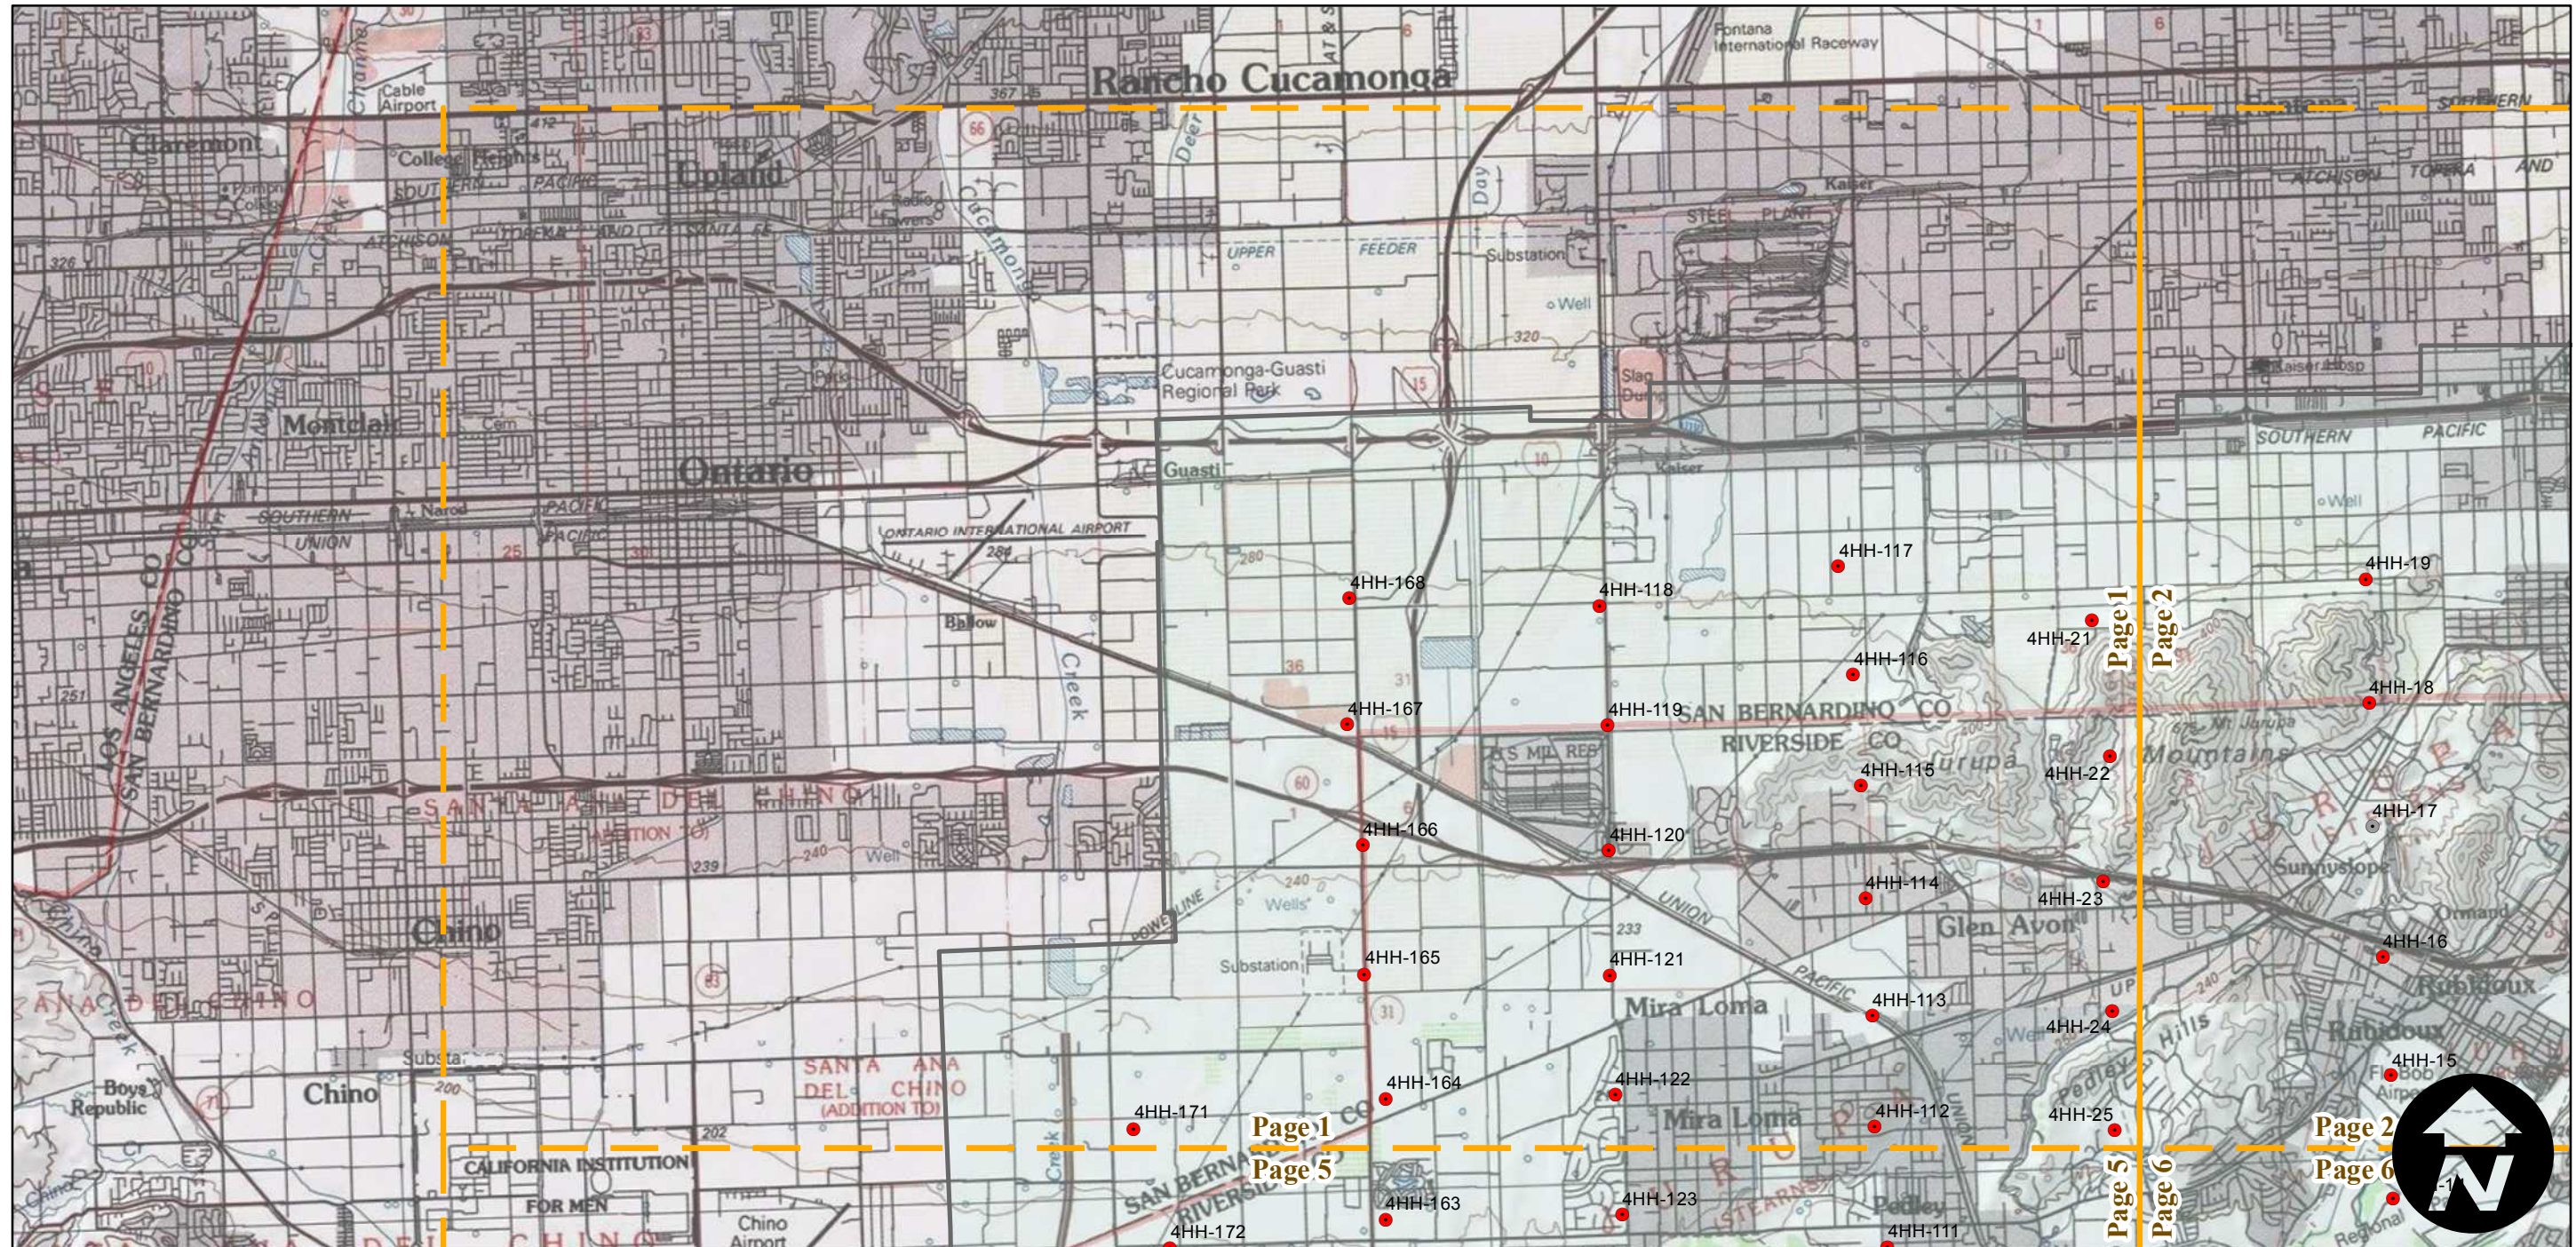

AXM-1967

Counties: Riverside
Flight date(s): 01-01-1967 to 12-31-1967
Scale: 1:20,000
Overlap: 60%

Complete Metadata:
<http://www.library.ucsb.edu/mil/aerial-photography-tools>

- MIL owns frame
- MIL does not own frame