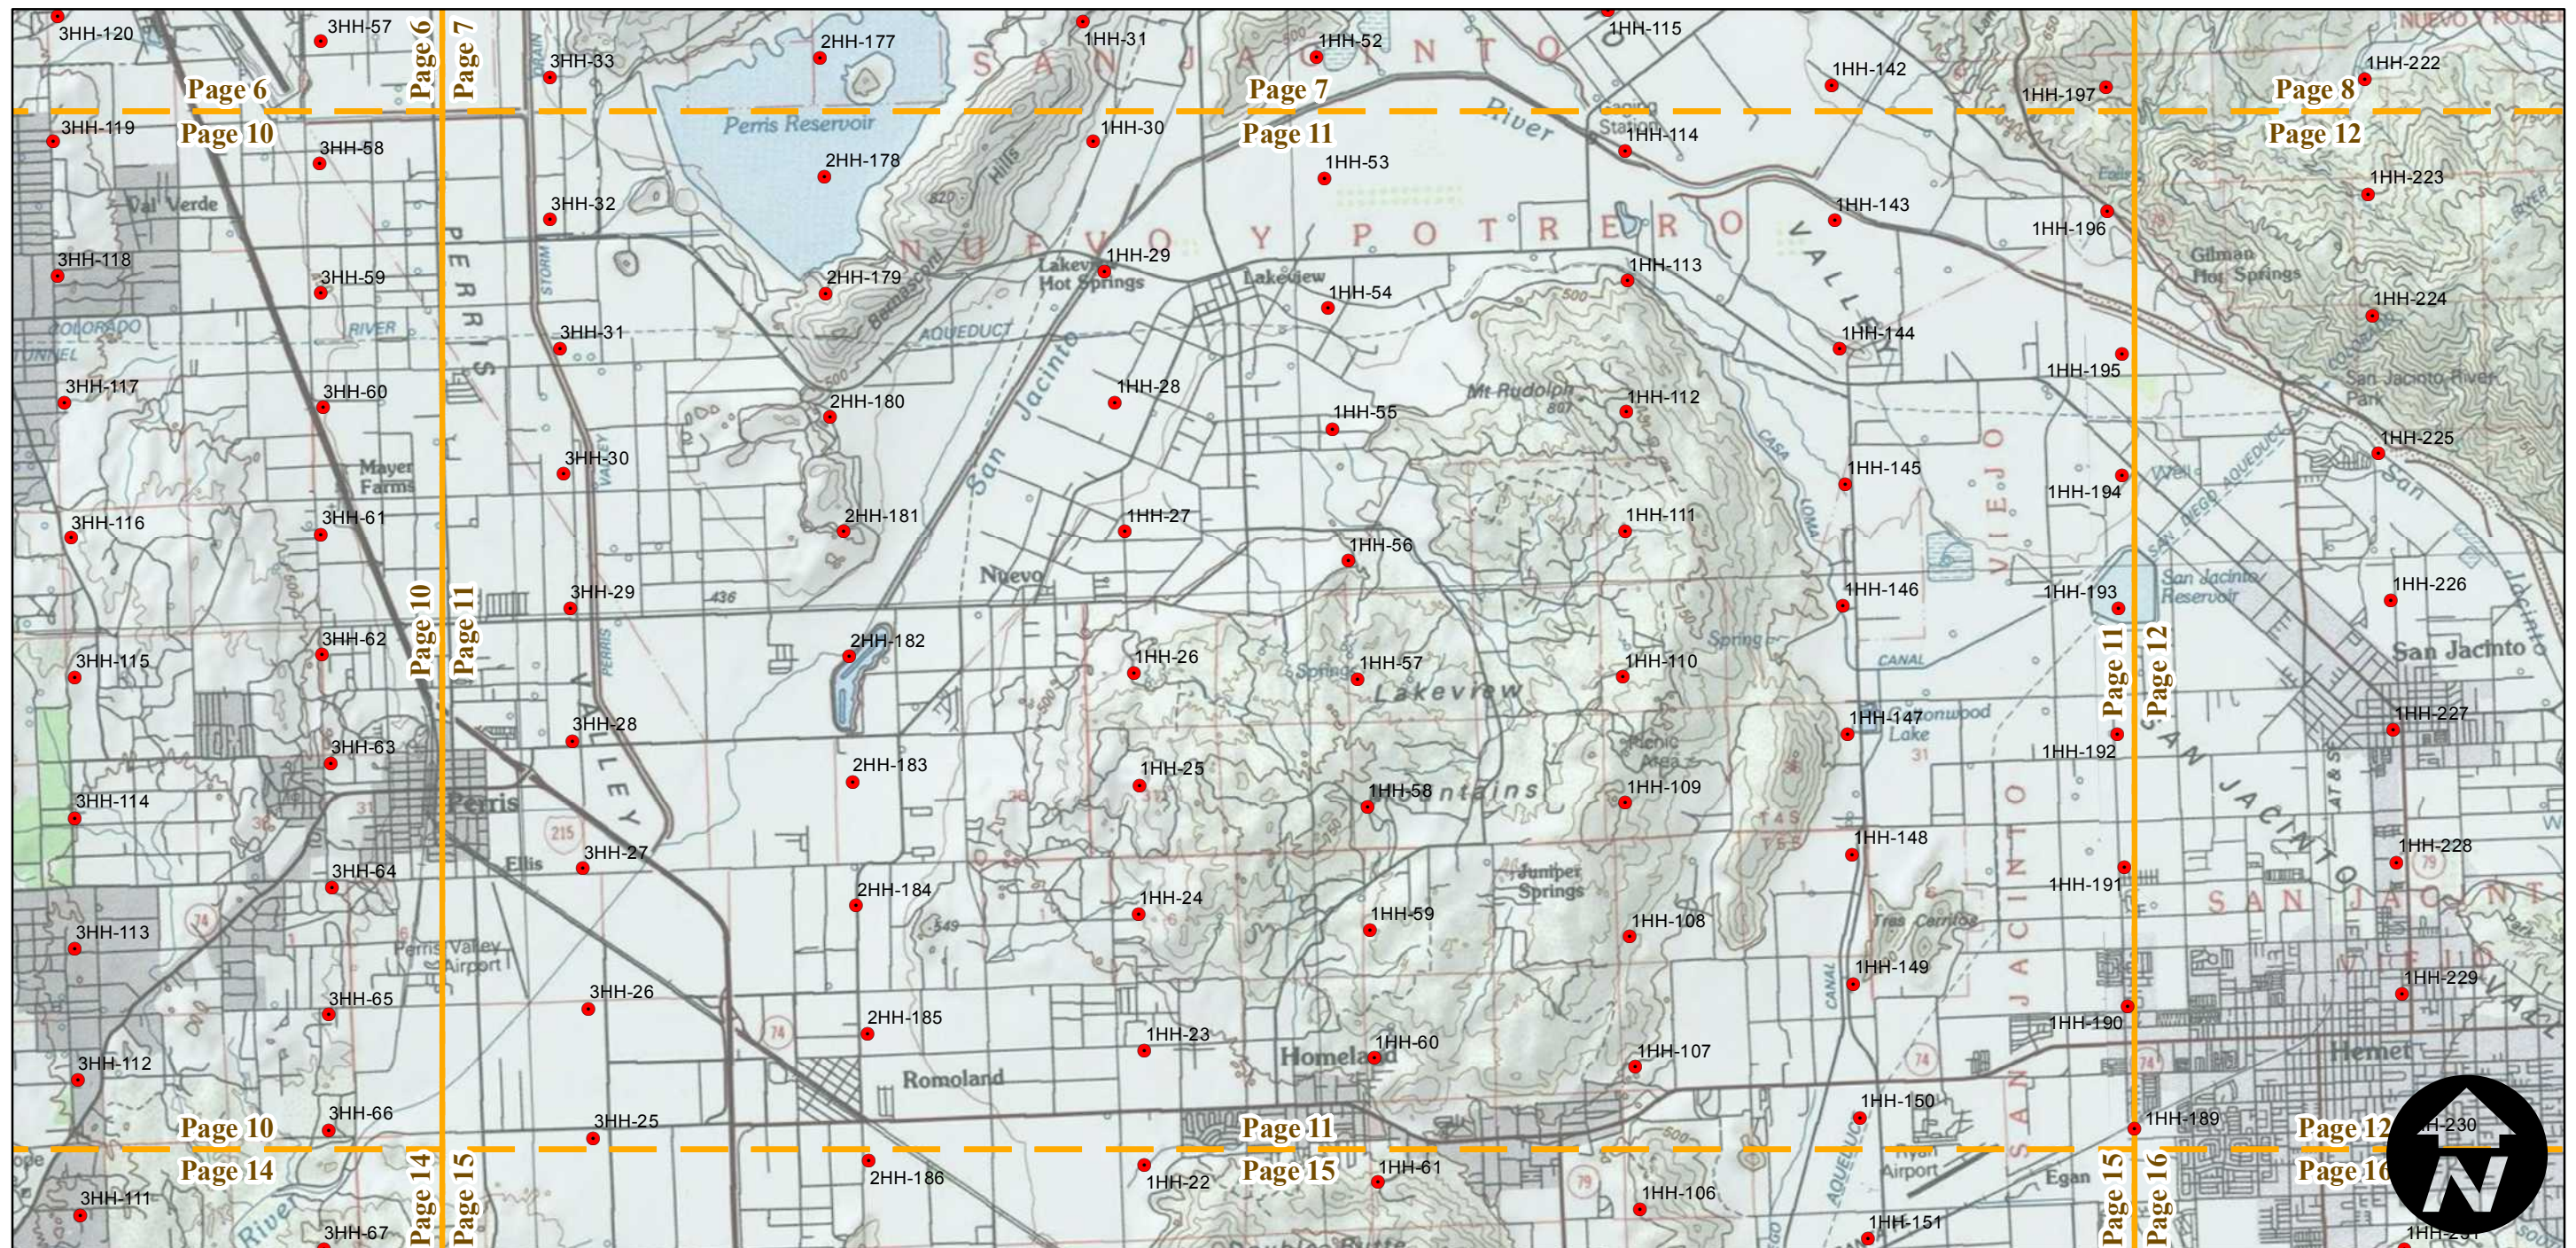

AXM-1967

Counties: Riverside
Flight date(s): 01-01-1967 to 12-31-1967
Scale: 1:20,000
Overlap: 60%

Complete Metadata:
<http://www.library.ucsb.edu/mil/aerial-photography-tools>

- MIL owns frame
- MIL does not own frame