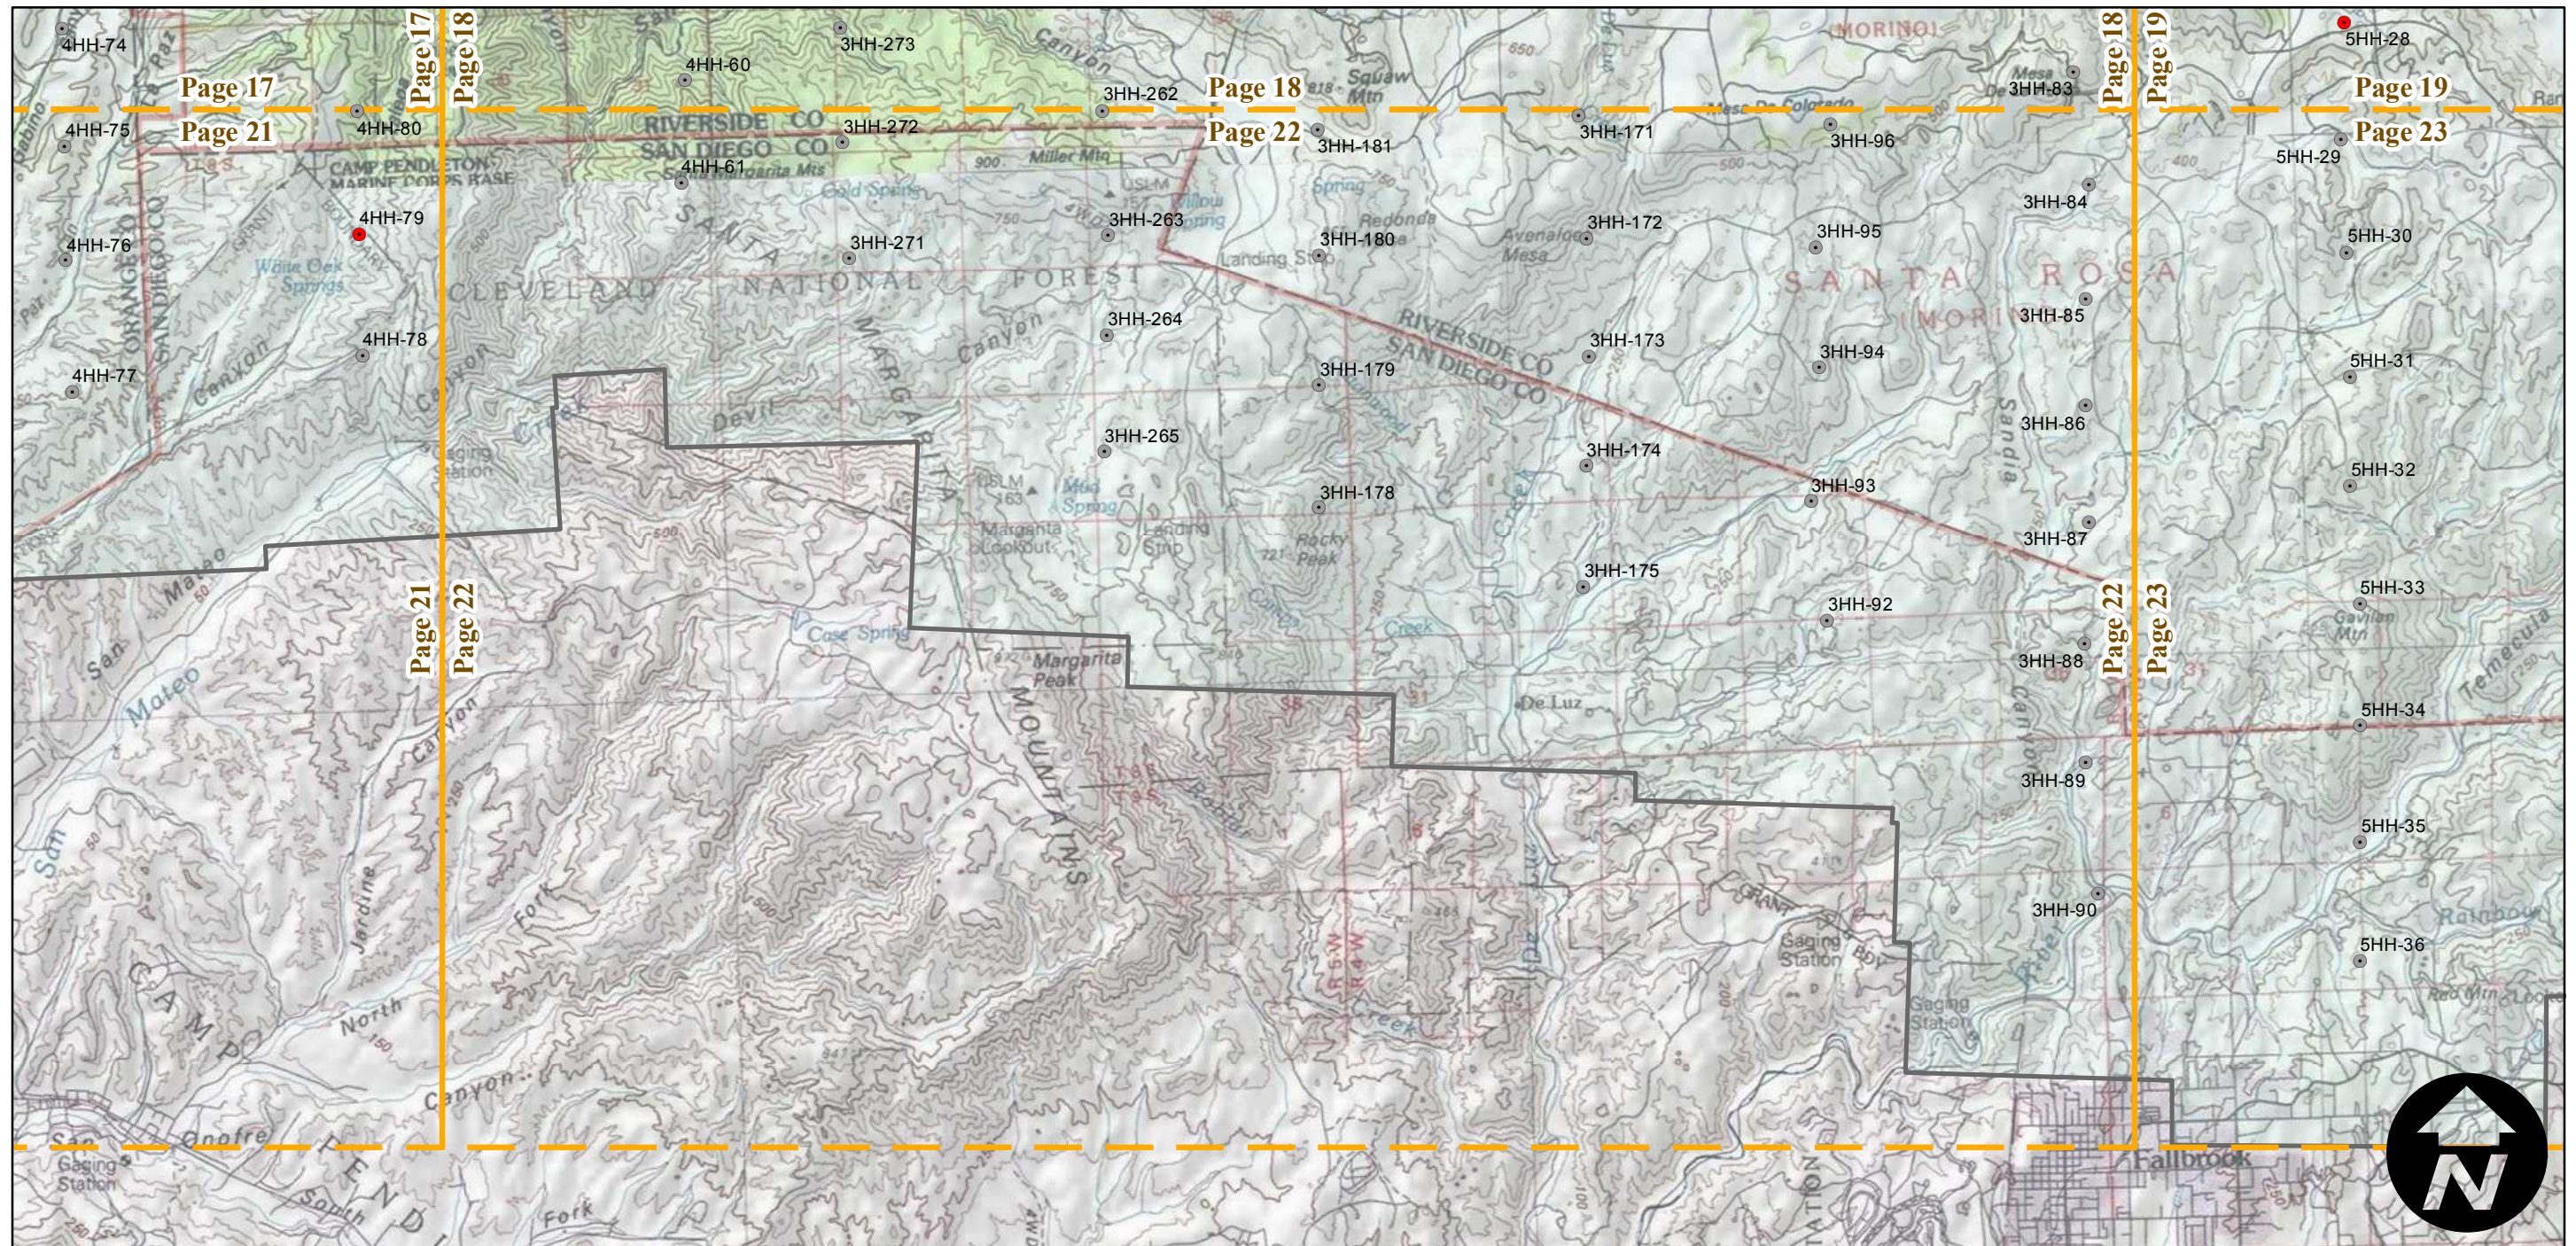

AXM-1967

Counties: Riverside
Flight date(s): 01-01-1967 to 12-31-1967
Scale: 1:20,000
Overlap: 60%

Complete Metadata:
<http://www.library.ucsb.edu/mil/aerial-photography-tools>

- MIL owns frame
- MIL does not own frame