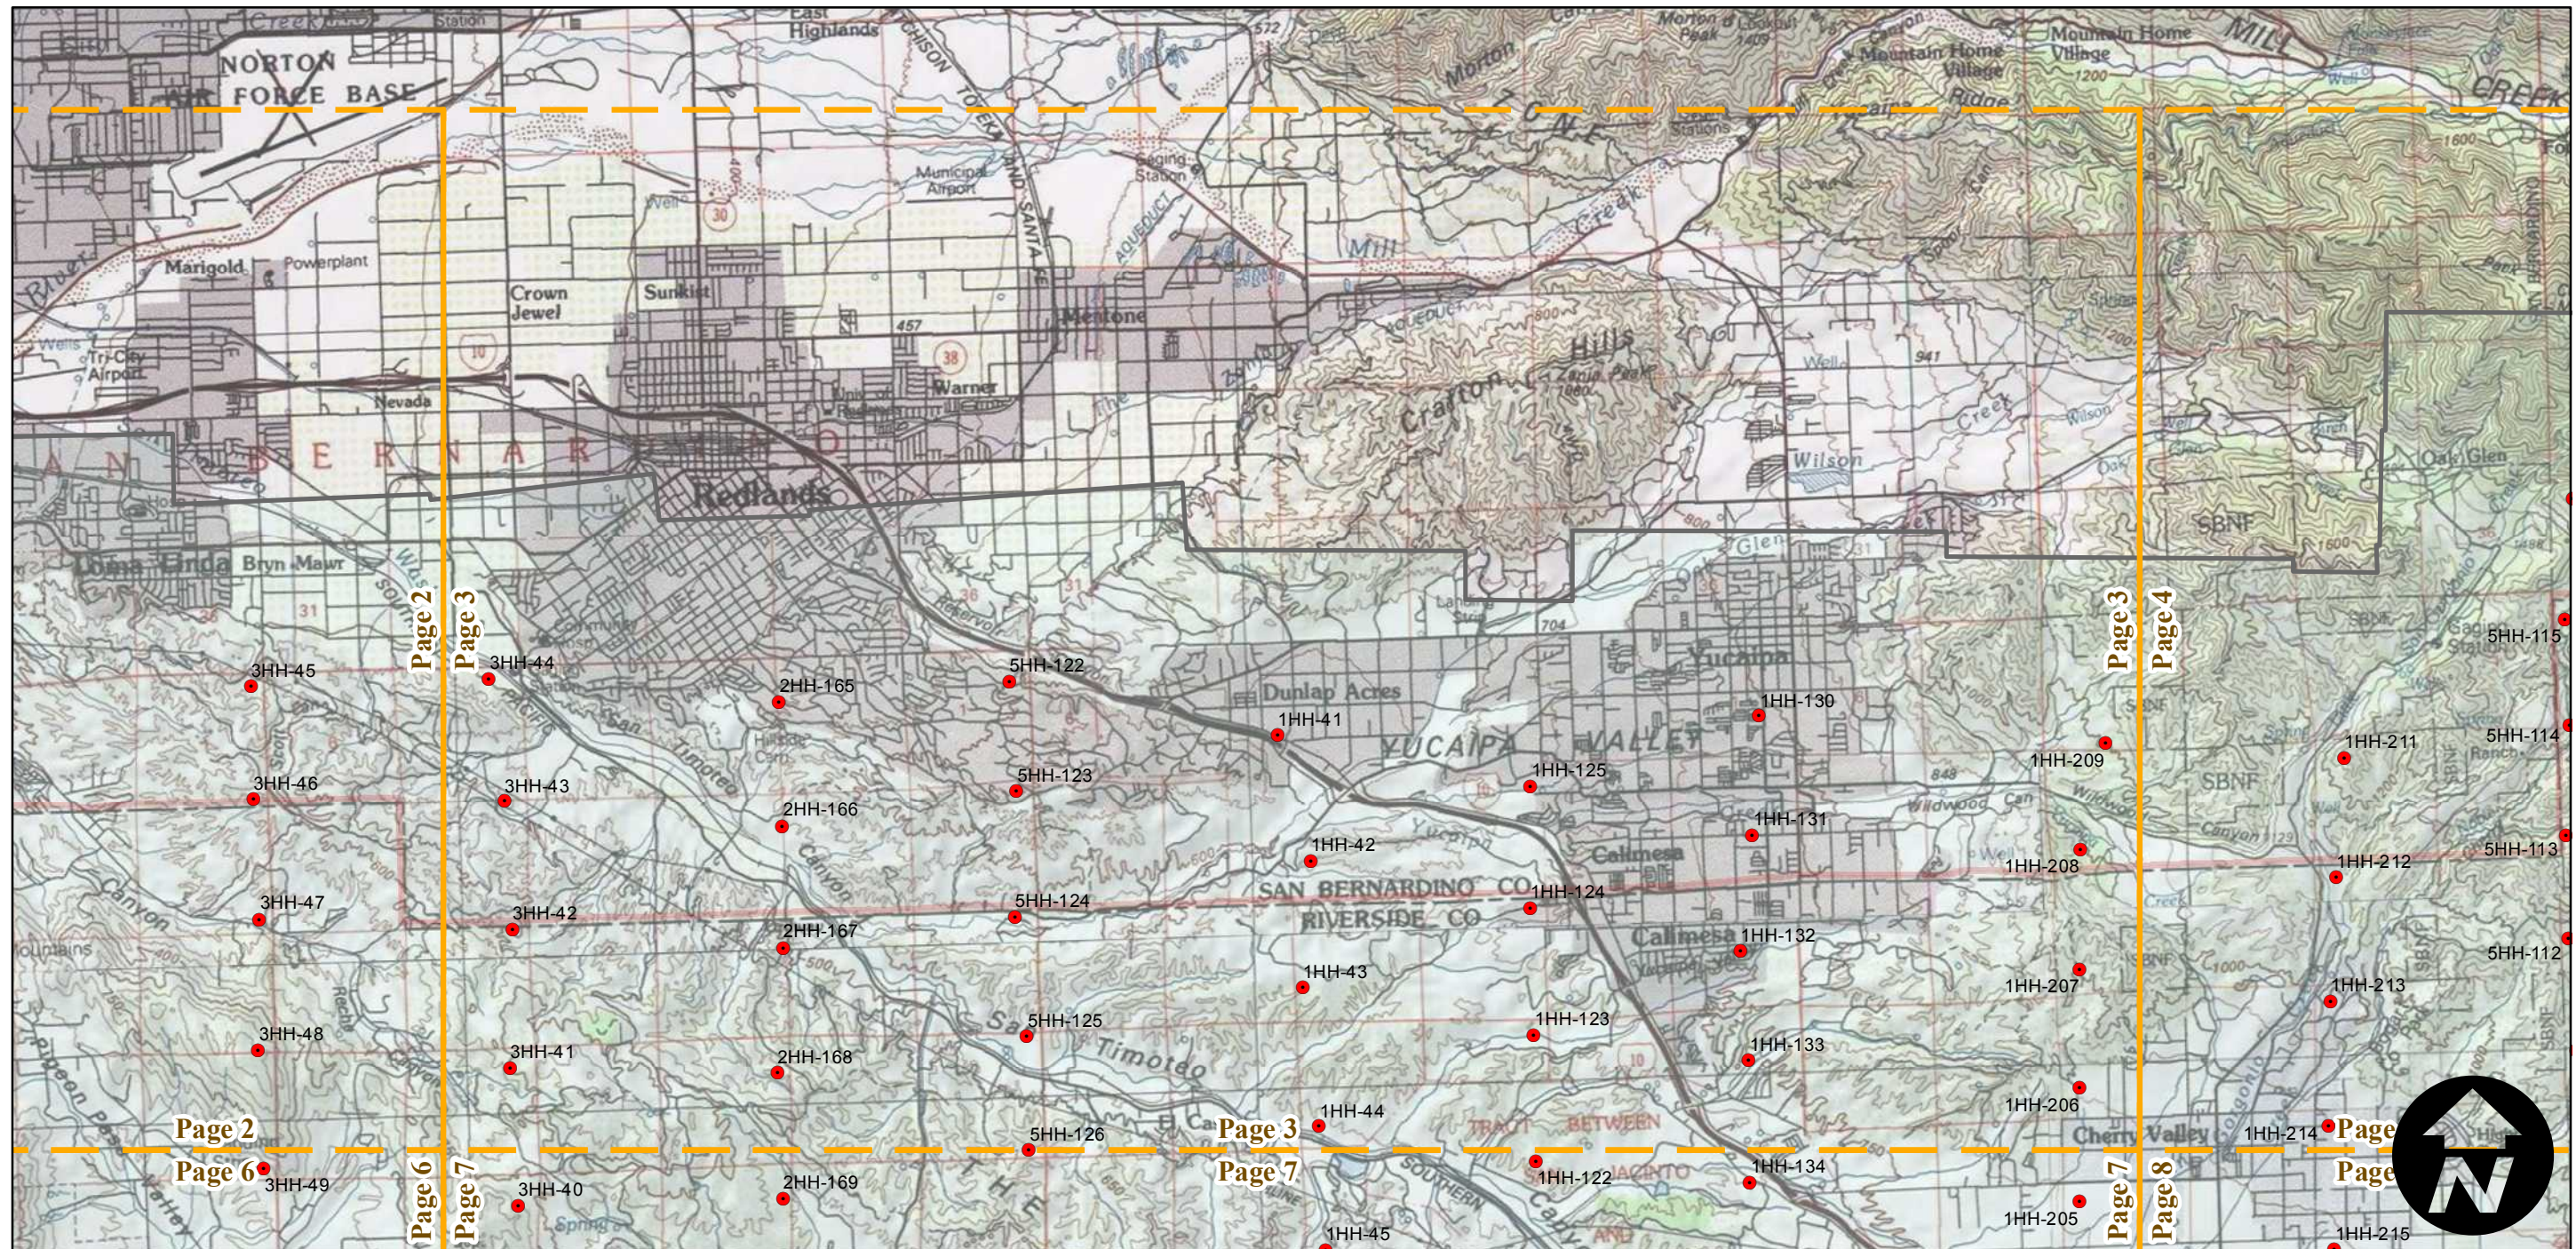

AXM-1967

Counties: Riverside
Flight date(s): 01-01-1967 to 12-31-1967
Scale: 1:20,000
Overlap: 60%

Complete Metadata:
<http://www.library.ucsb.edu/mil/aerial-photography-tools>

- MIL owns frame
- MIL does not own frame

0   1.25   2.5   5 Miles