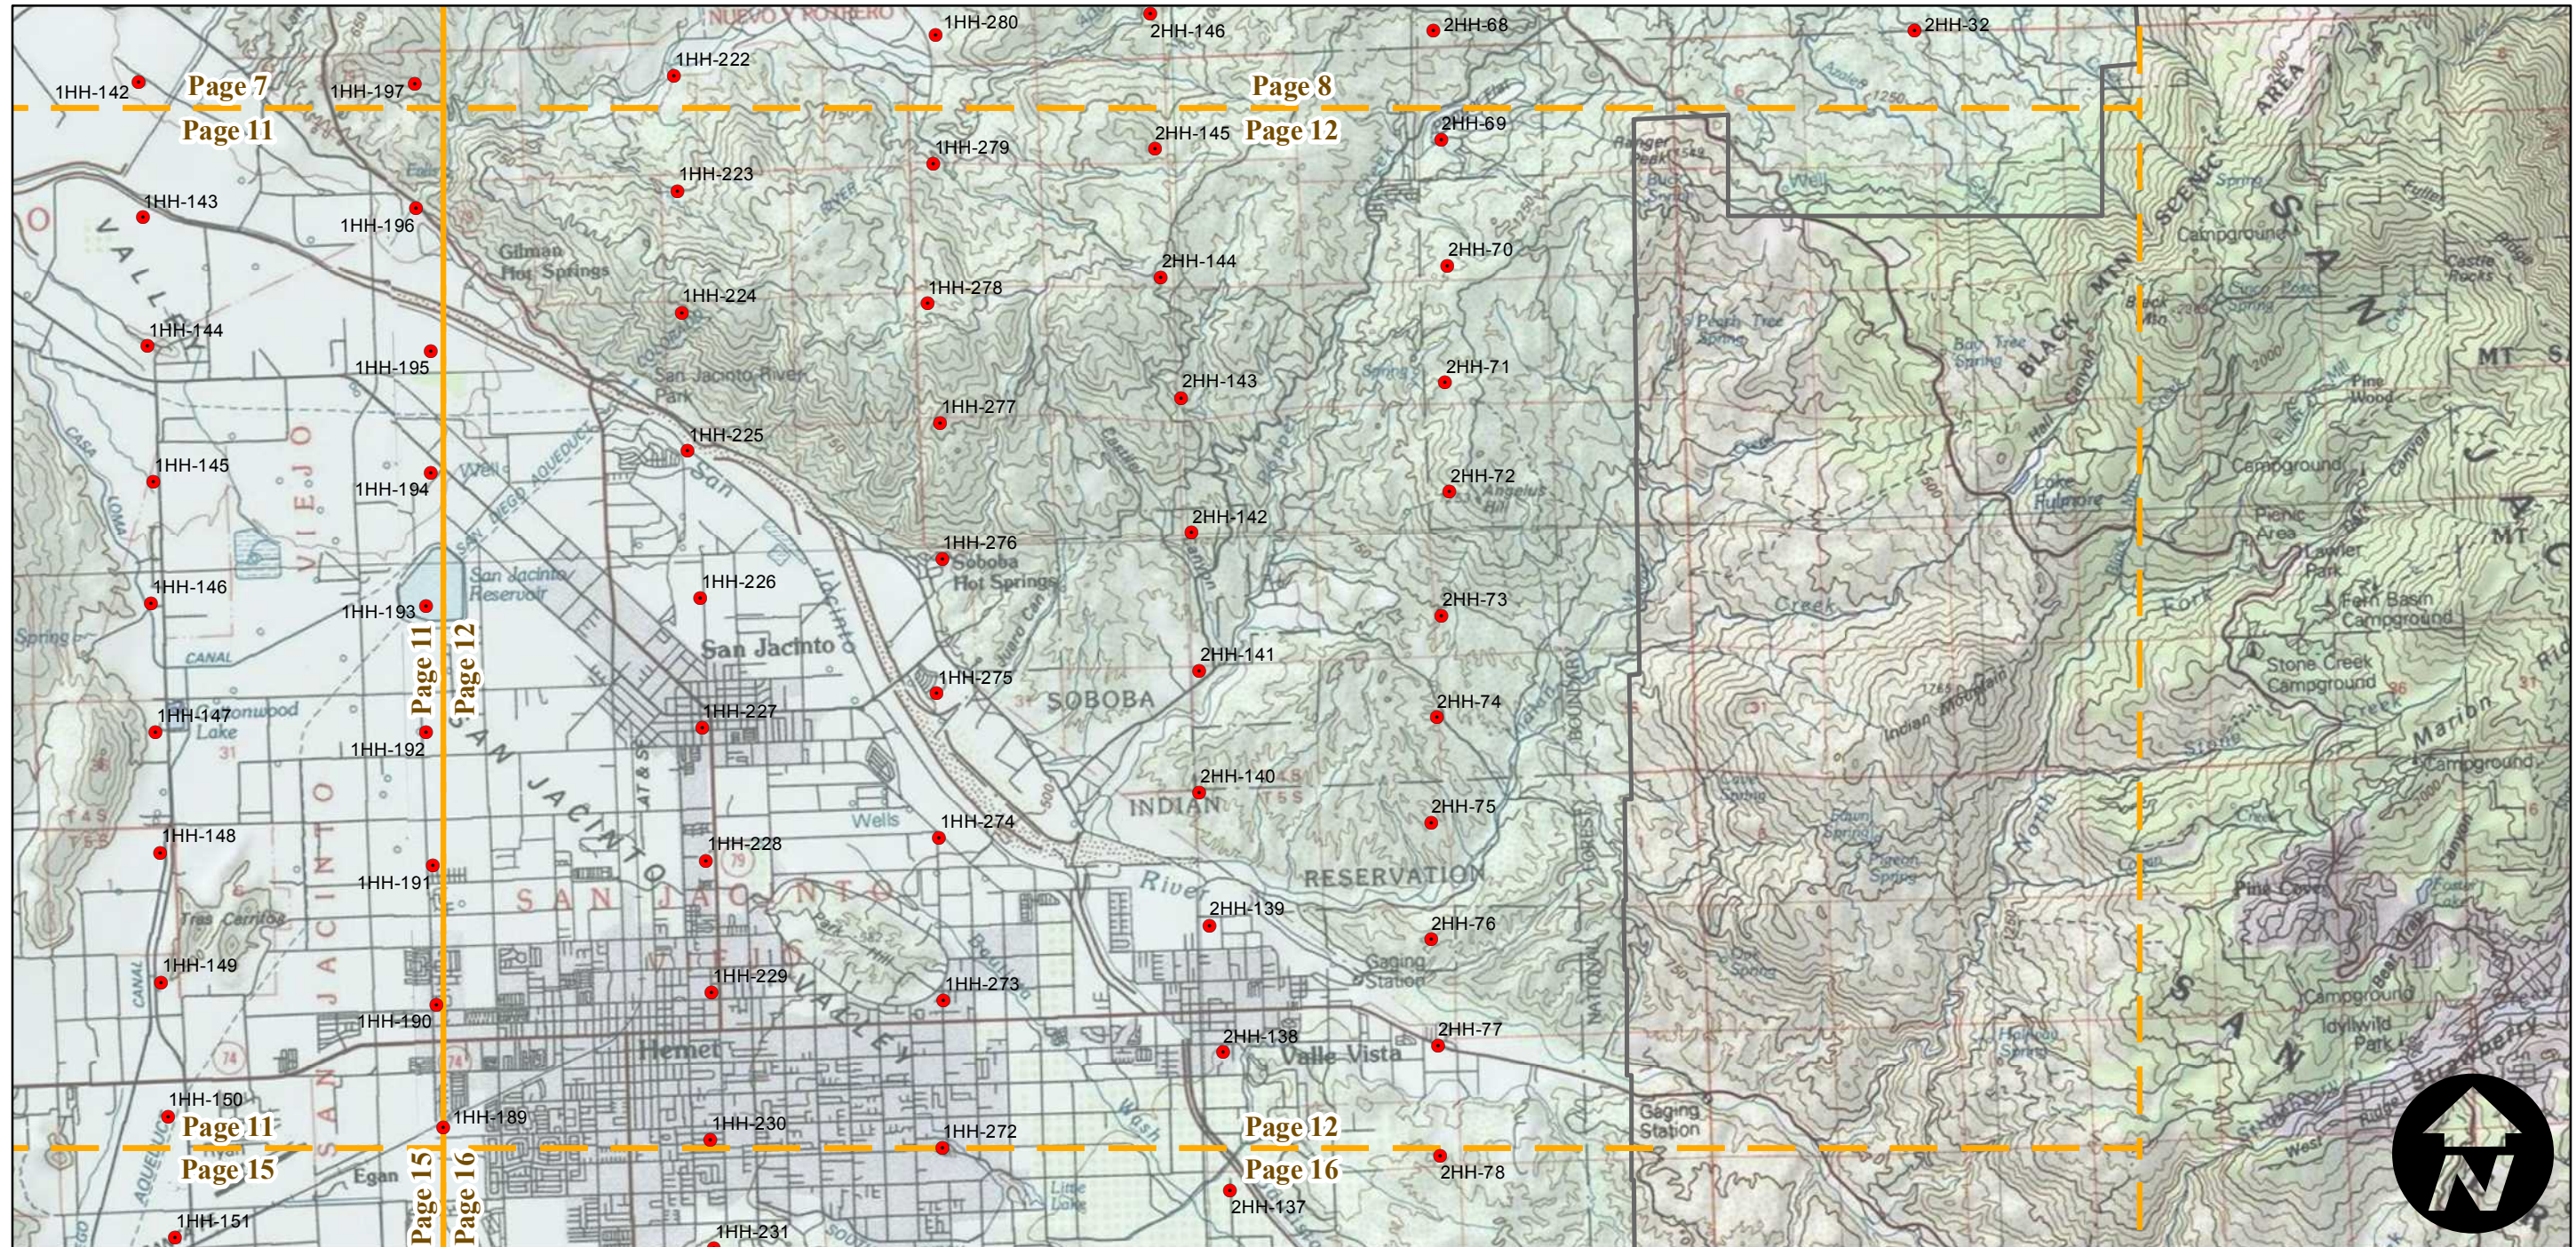

AXM-1967

Counties: Riverside
Flight date(s): 01-01-1967 to 12-31-1967
Scale: 1:20,000
Overlap: 60%

Complete Metadata:
<http://www.library.ucsb.edu/mil/aerial-photography-tools>

- MIL owns frame
- MIL does not own frame

0 1.25 2.5 5 Miles

Index to Aerial Photography
Page 12 of 24

Scale of this index: 1:85,000