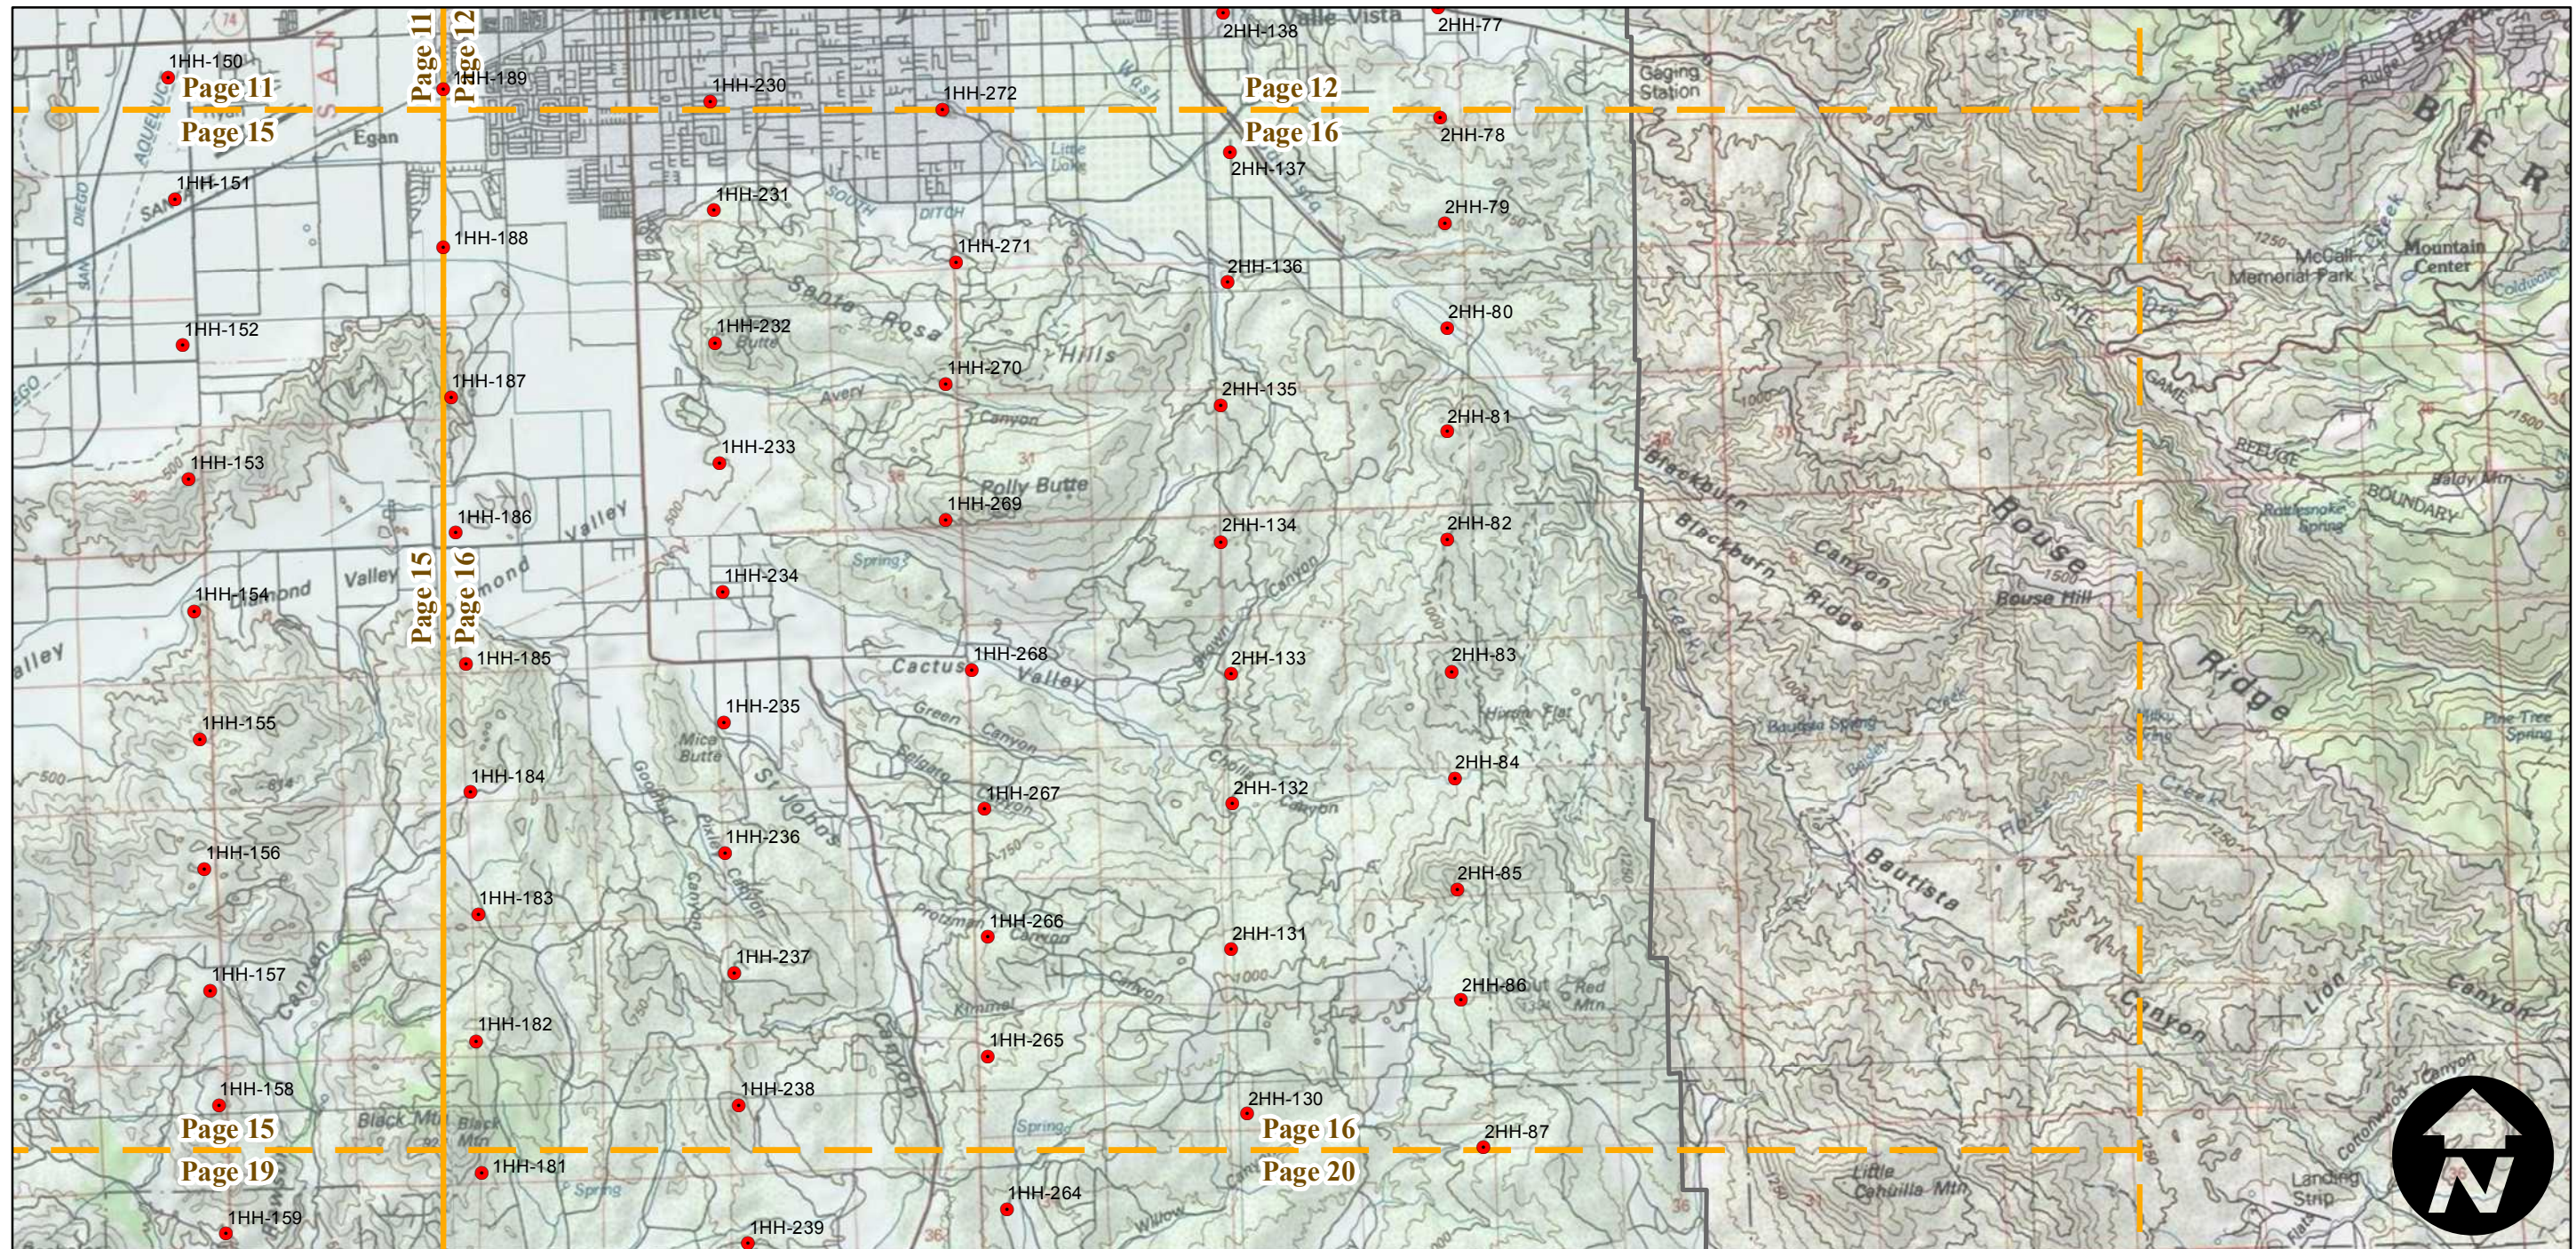

# AXM-1967

Counties: Riverside  
 Flight date(s): 01-01-1967 to 12-31-1967  
 Scale: 1:20,000  
 Overlap: 60%

Complete Metadata:  
<http://www.library.ucsb.edu/mil/aerial-photography-tools>

- MIL owns frame
- MIL does not own frame