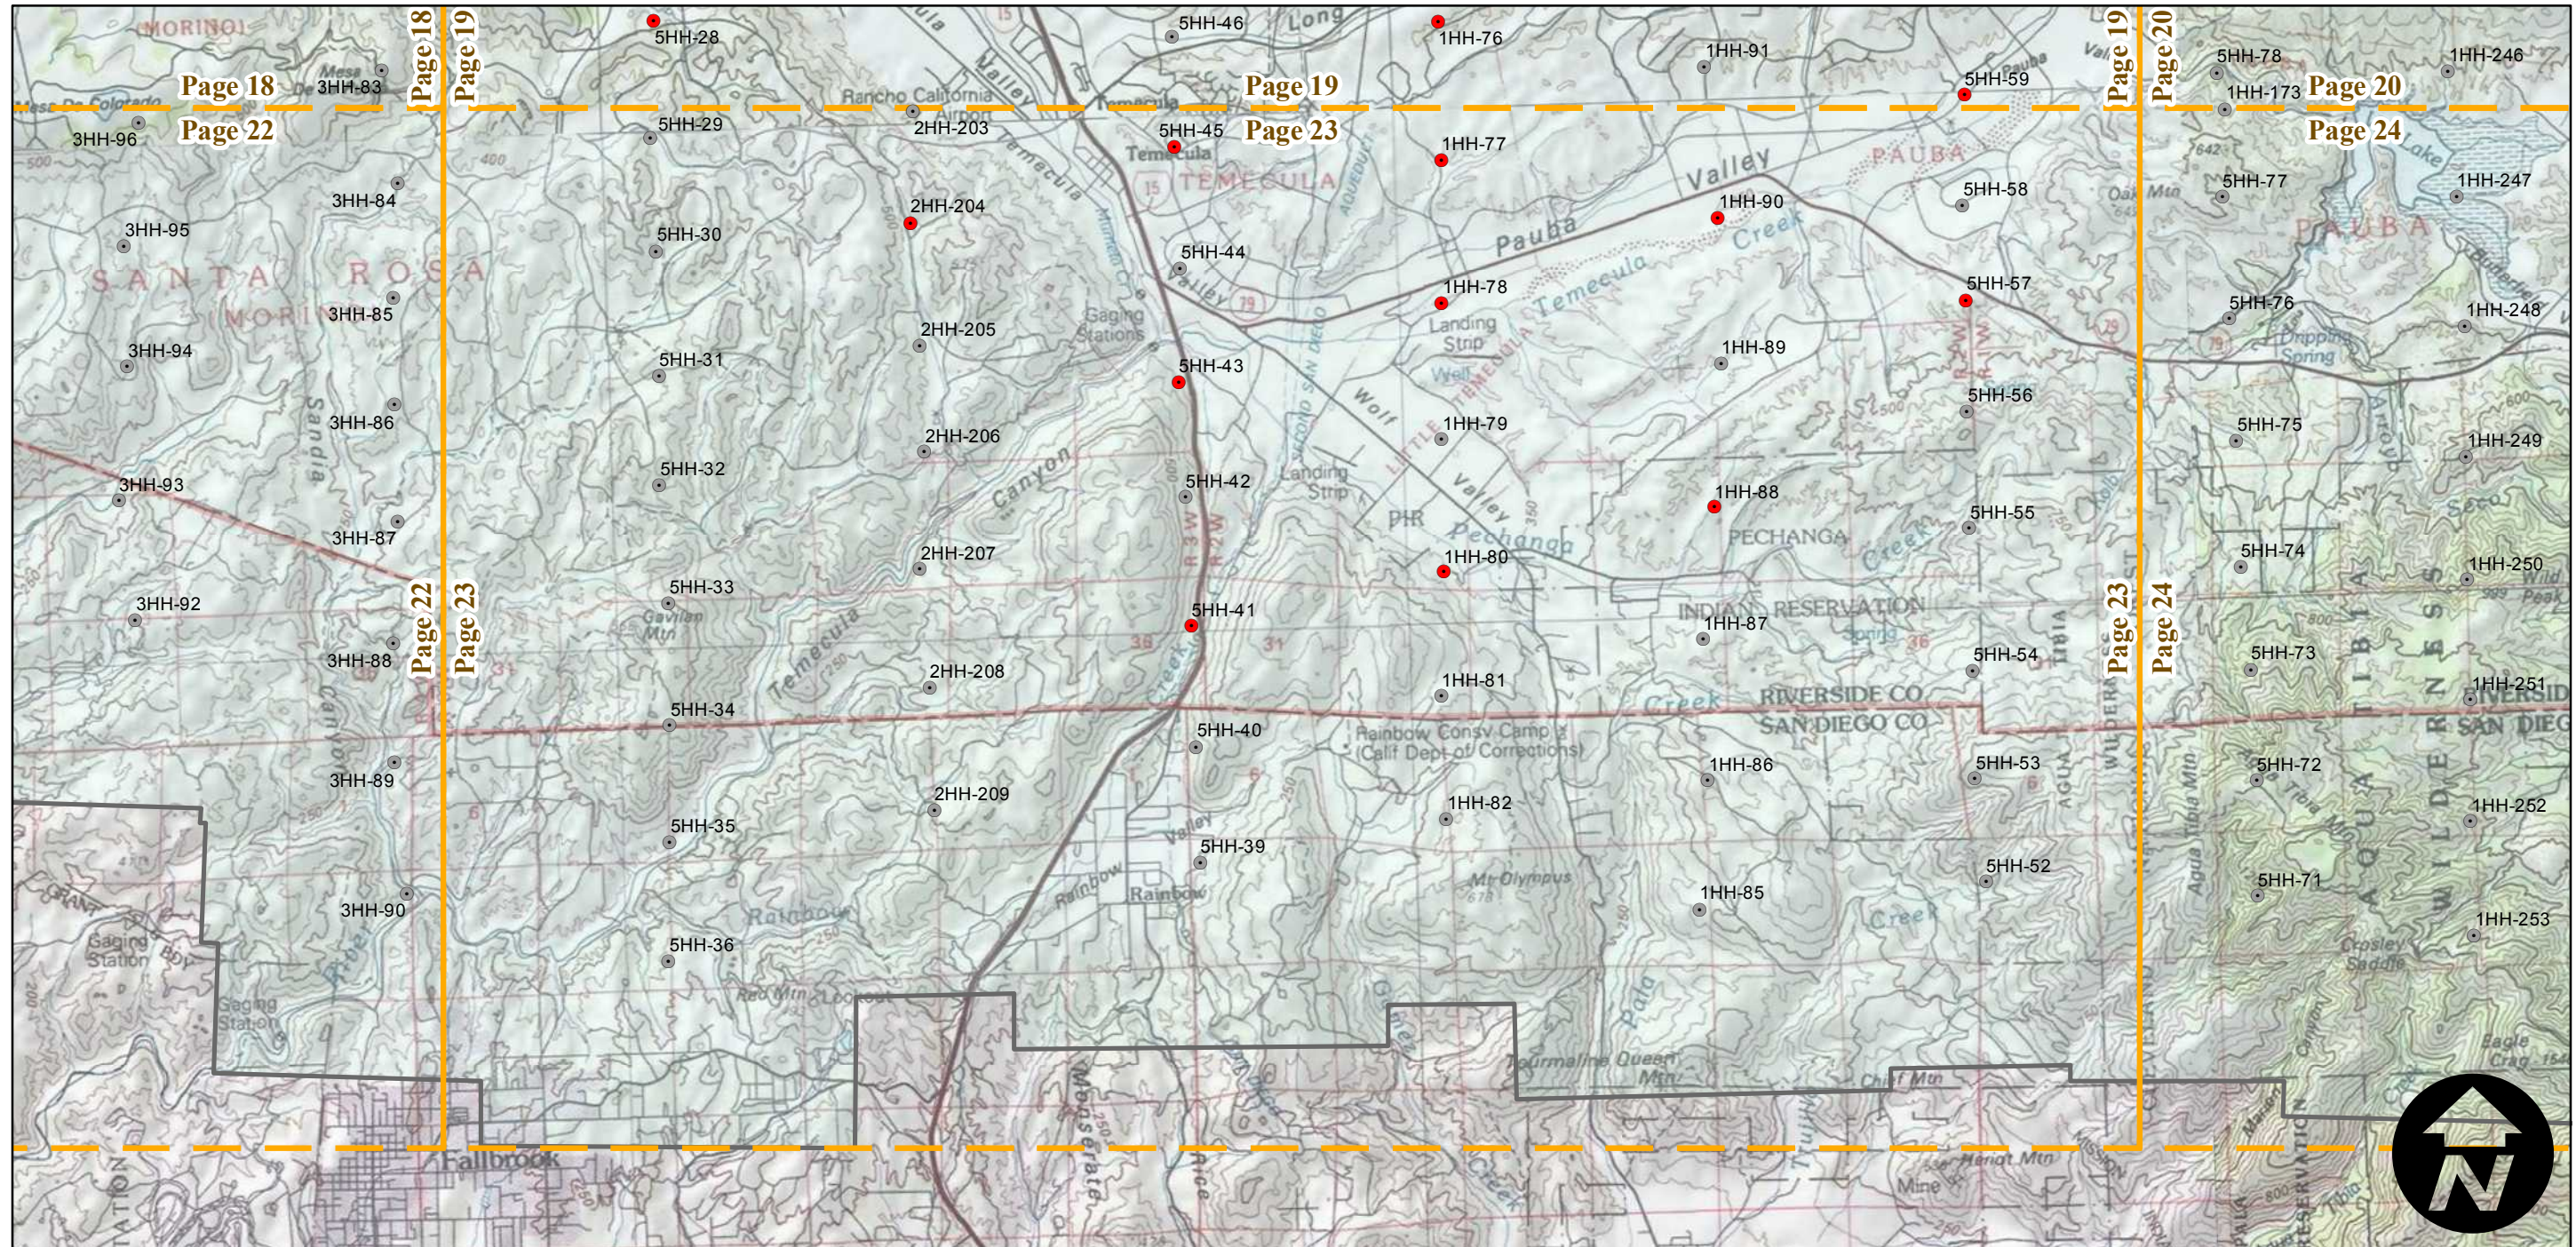

AXM-1967

Counties: Riverside
Flight date(s): 01-01-1967 to 12-31-1967
Scale: 1:20,000
Overlap: 60%

Complete Metadata:
<http://www.library.ucsb.edu/mil/aerial-photography-tools>

- MIL owns frame
- MIL does not own frame