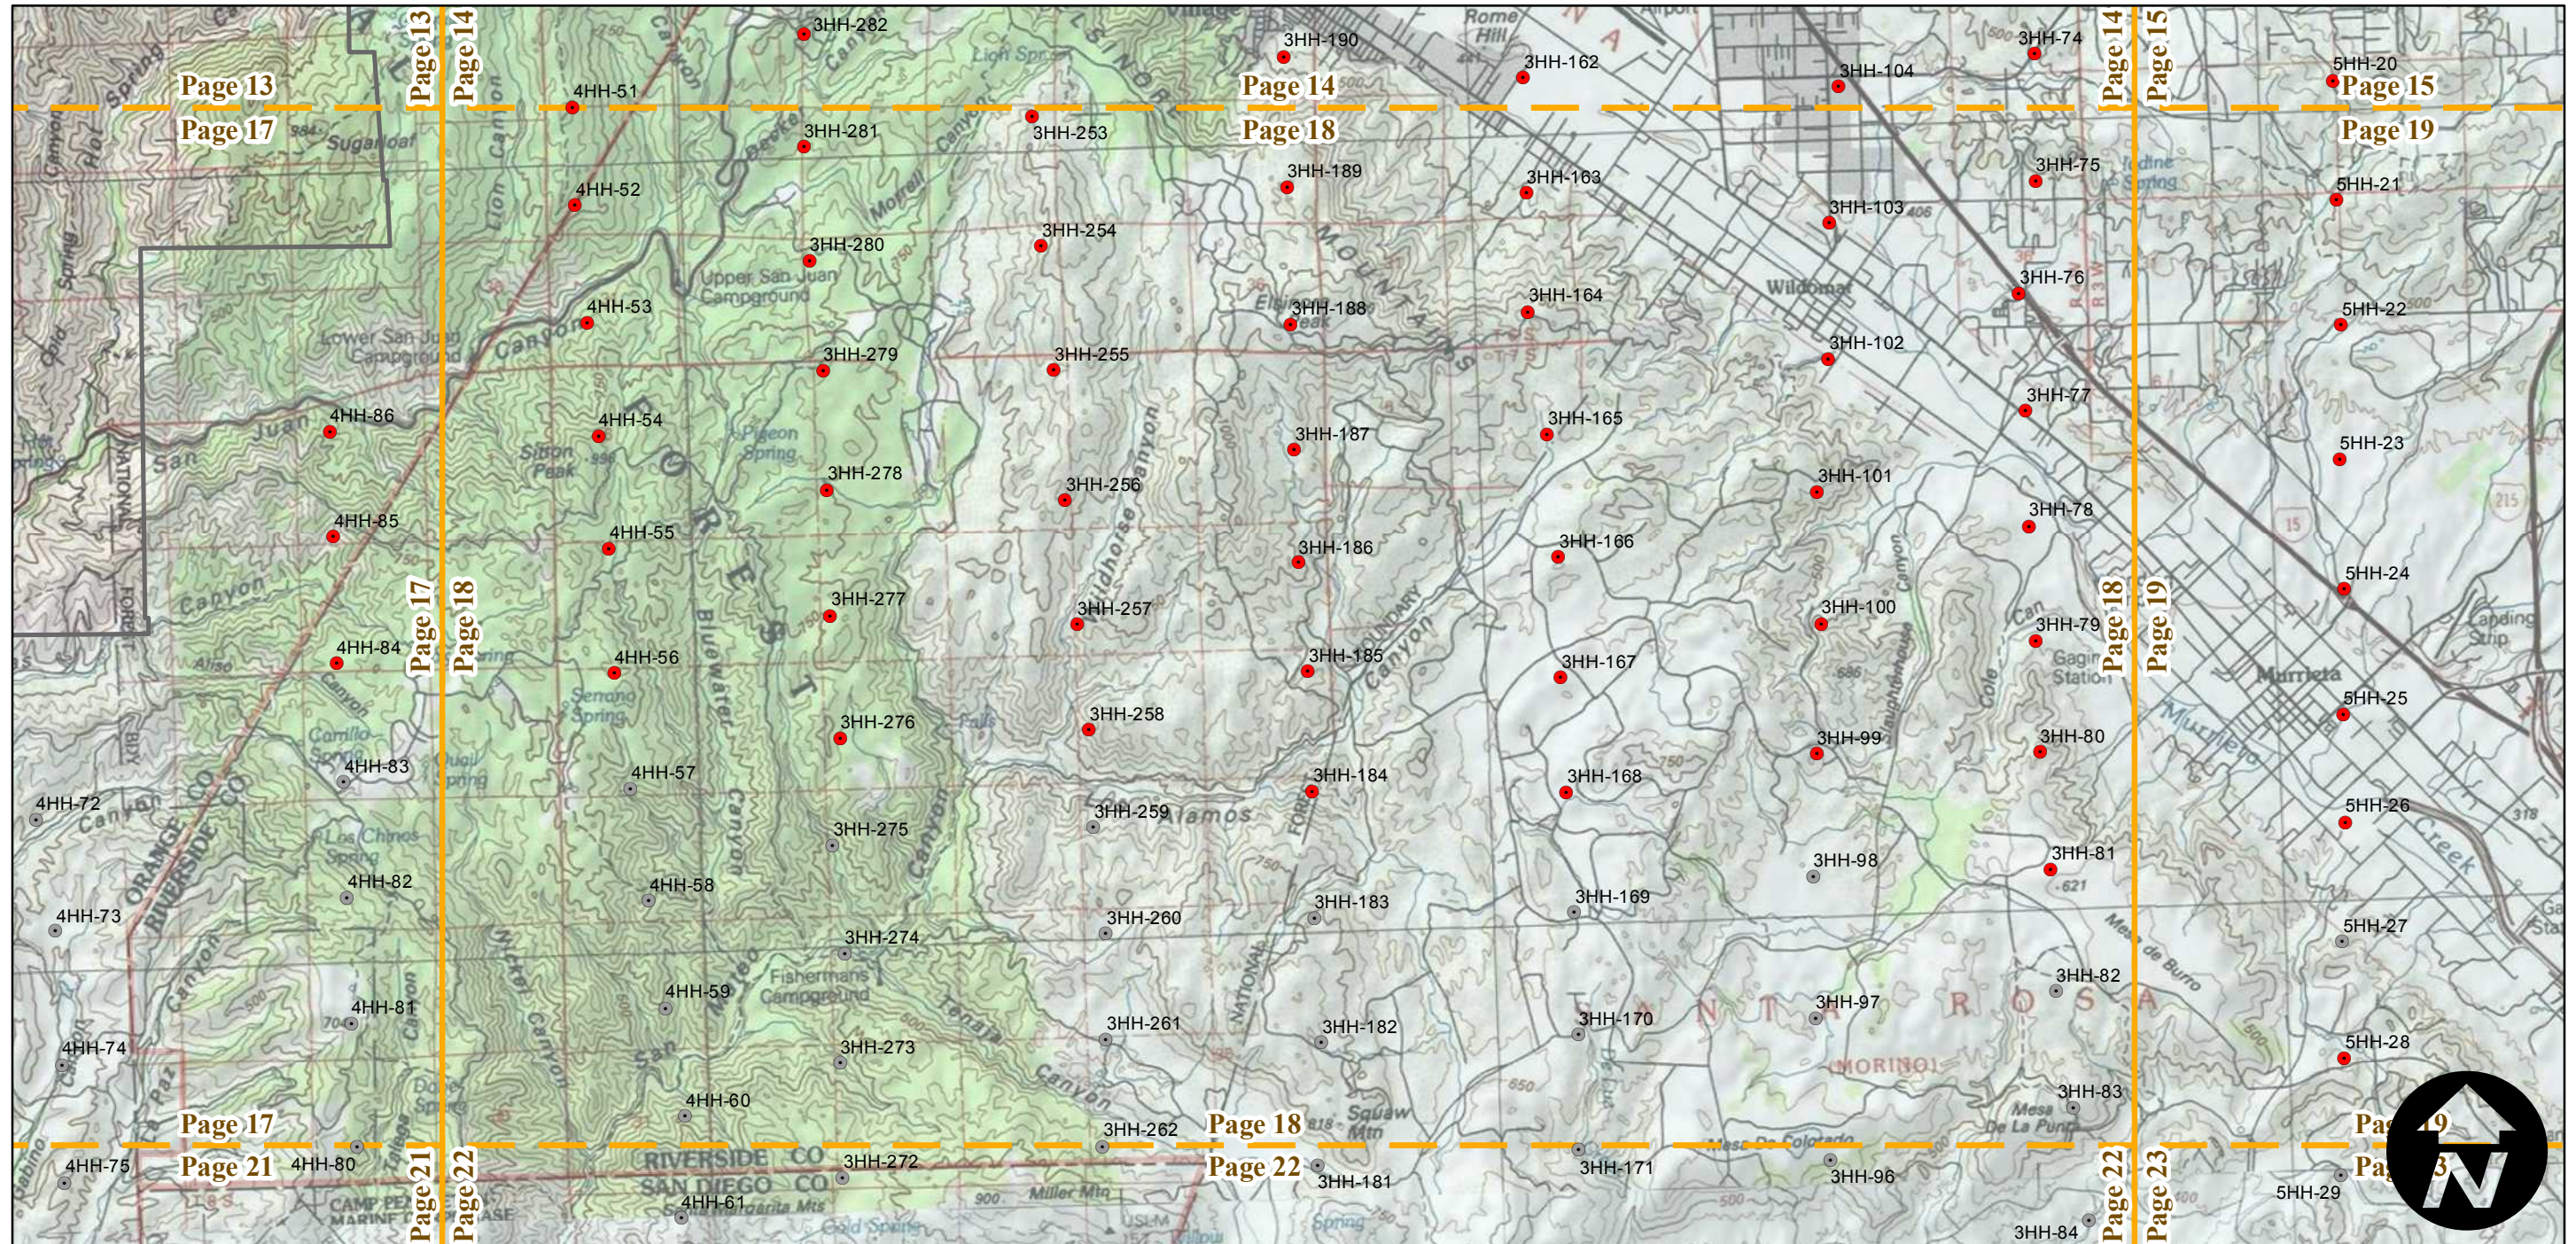

# AXM-1967

Counties: Riverside  
 Flight date(s): 01-01-1967 to 12-31-1967  
 Scale: 1:20,000  
 Overlap: 60%

Complete Metadata:  
<http://www.library.ucsb.edu/mil/aerial-photography-tools>

- MIL owns frame
- MIL does not own frame