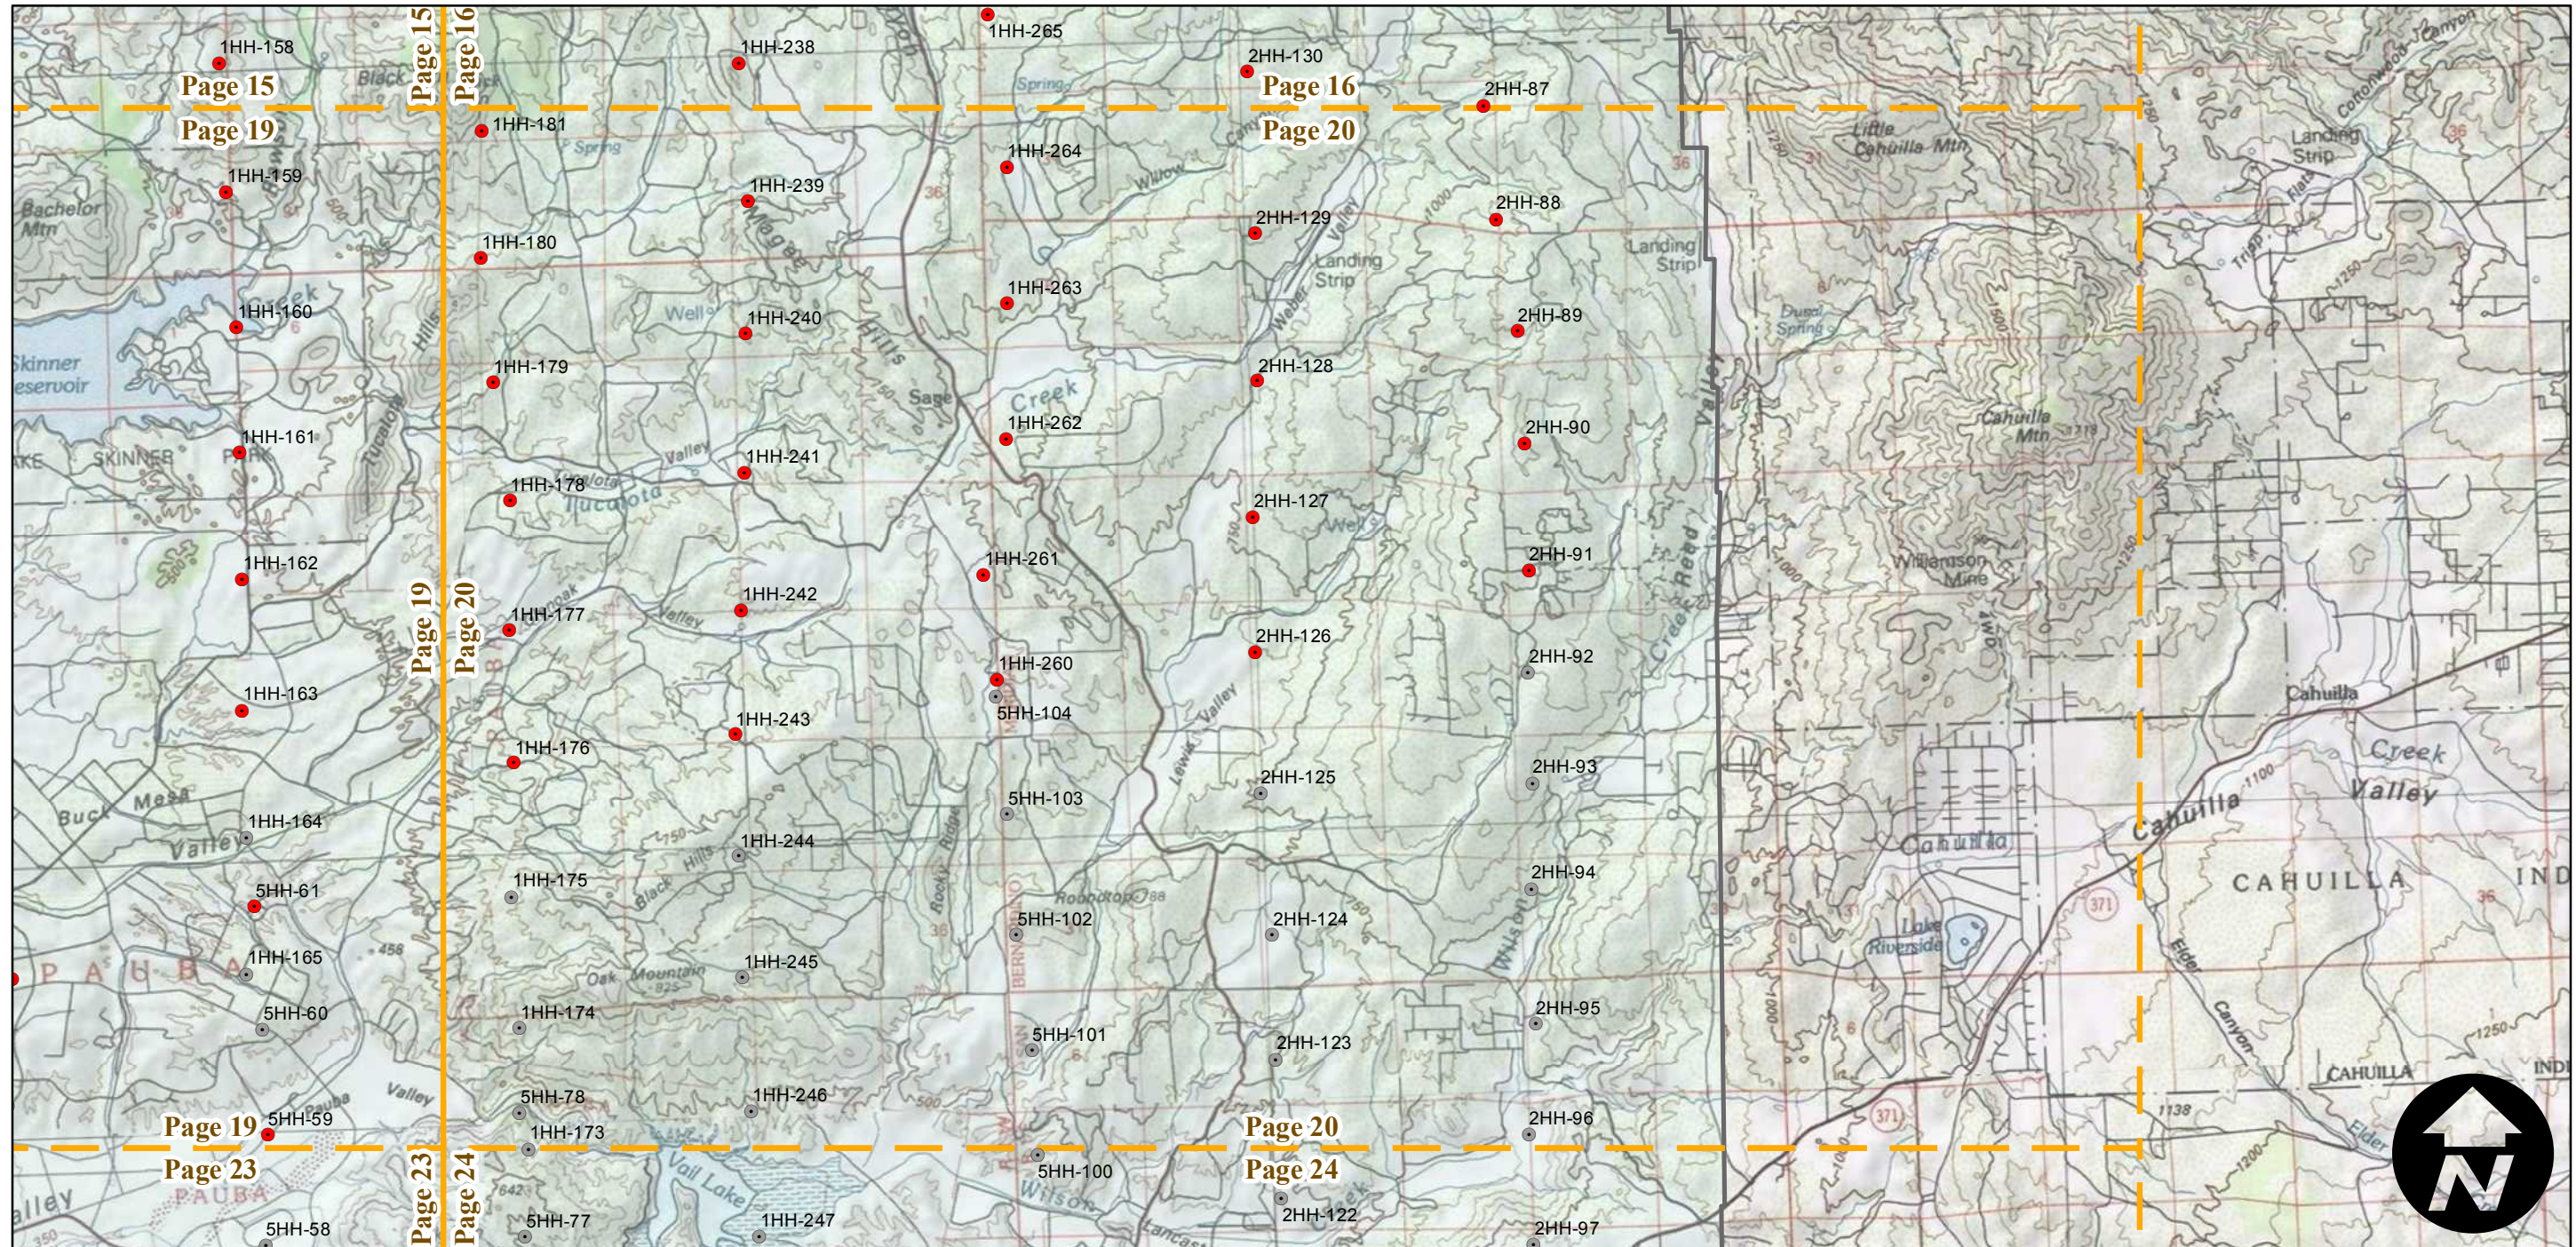

# AXM-1967

Counties: Riverside  
 Flight date(s): 01-01-1967 to 12-31-1967  
 Scale: 1:20,000  
 Overlap: 60%

Complete Metadata:  
<http://www.library.ucsb.edu/mil/aerial-photography-tools>

- MIL owns frame
- MIL does not own frame