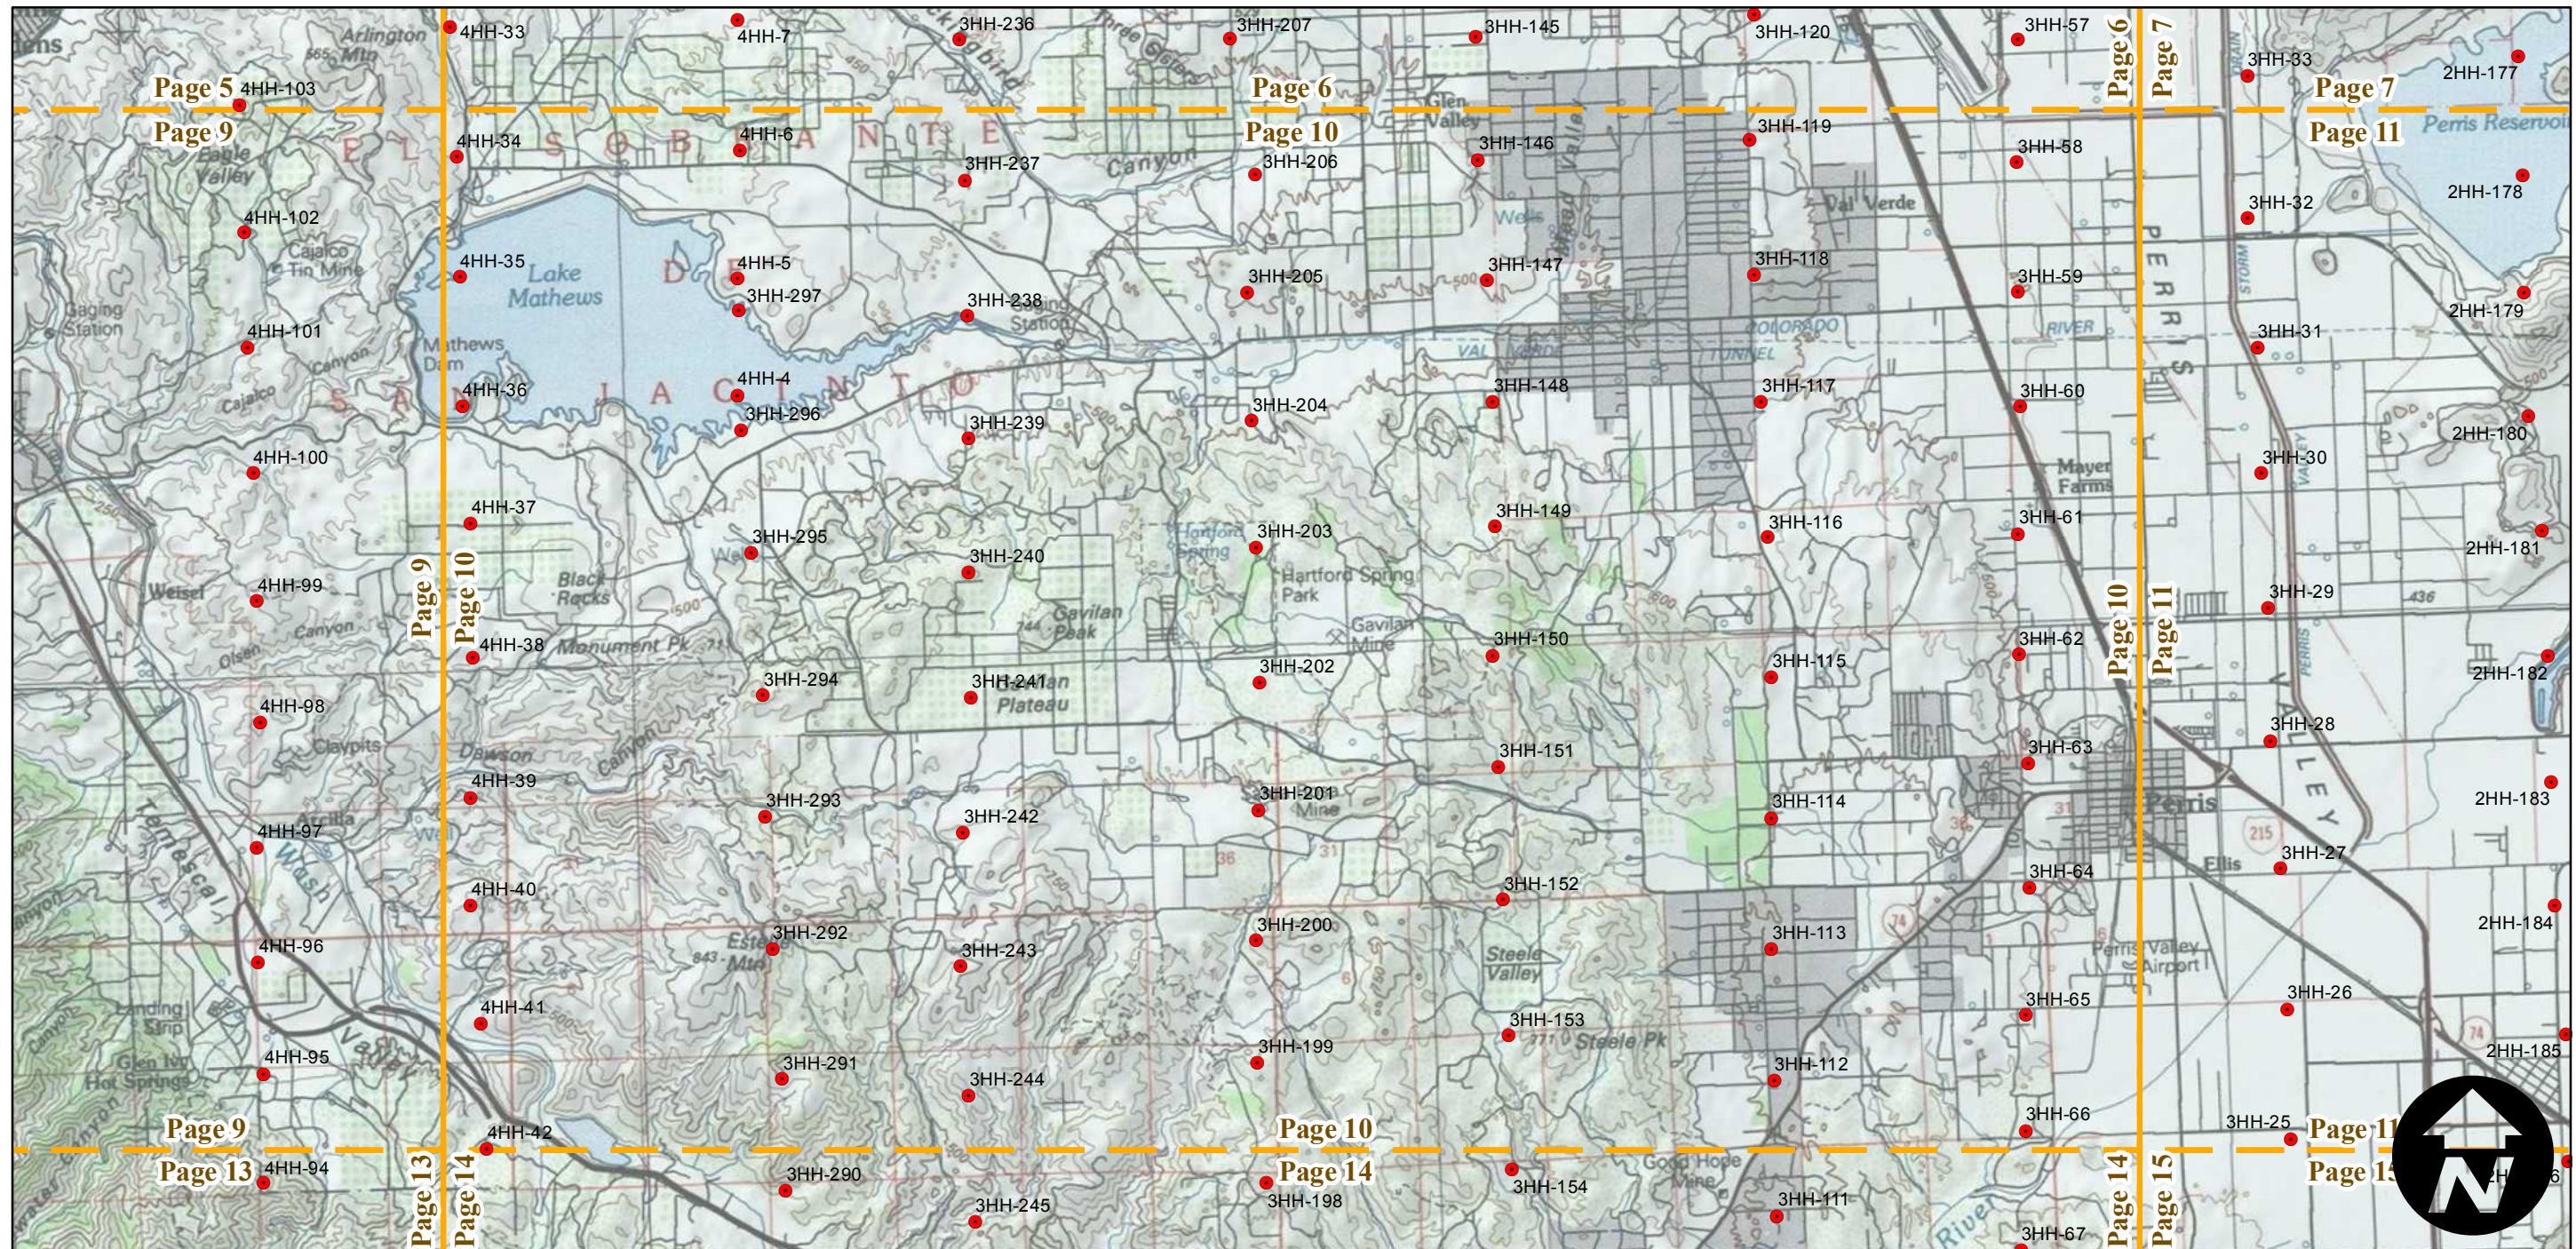

AXM-1967

Counties: Riverside
Flight date(s): 01-01-1967 to 12-31-1967
Scale: 1:20,000
Overlap: 60%

Complete Metadata:
<http://www.library.ucsb.edu/mil/aerial-photography-tools>

- MIL owns frame
- MIL does not own frame