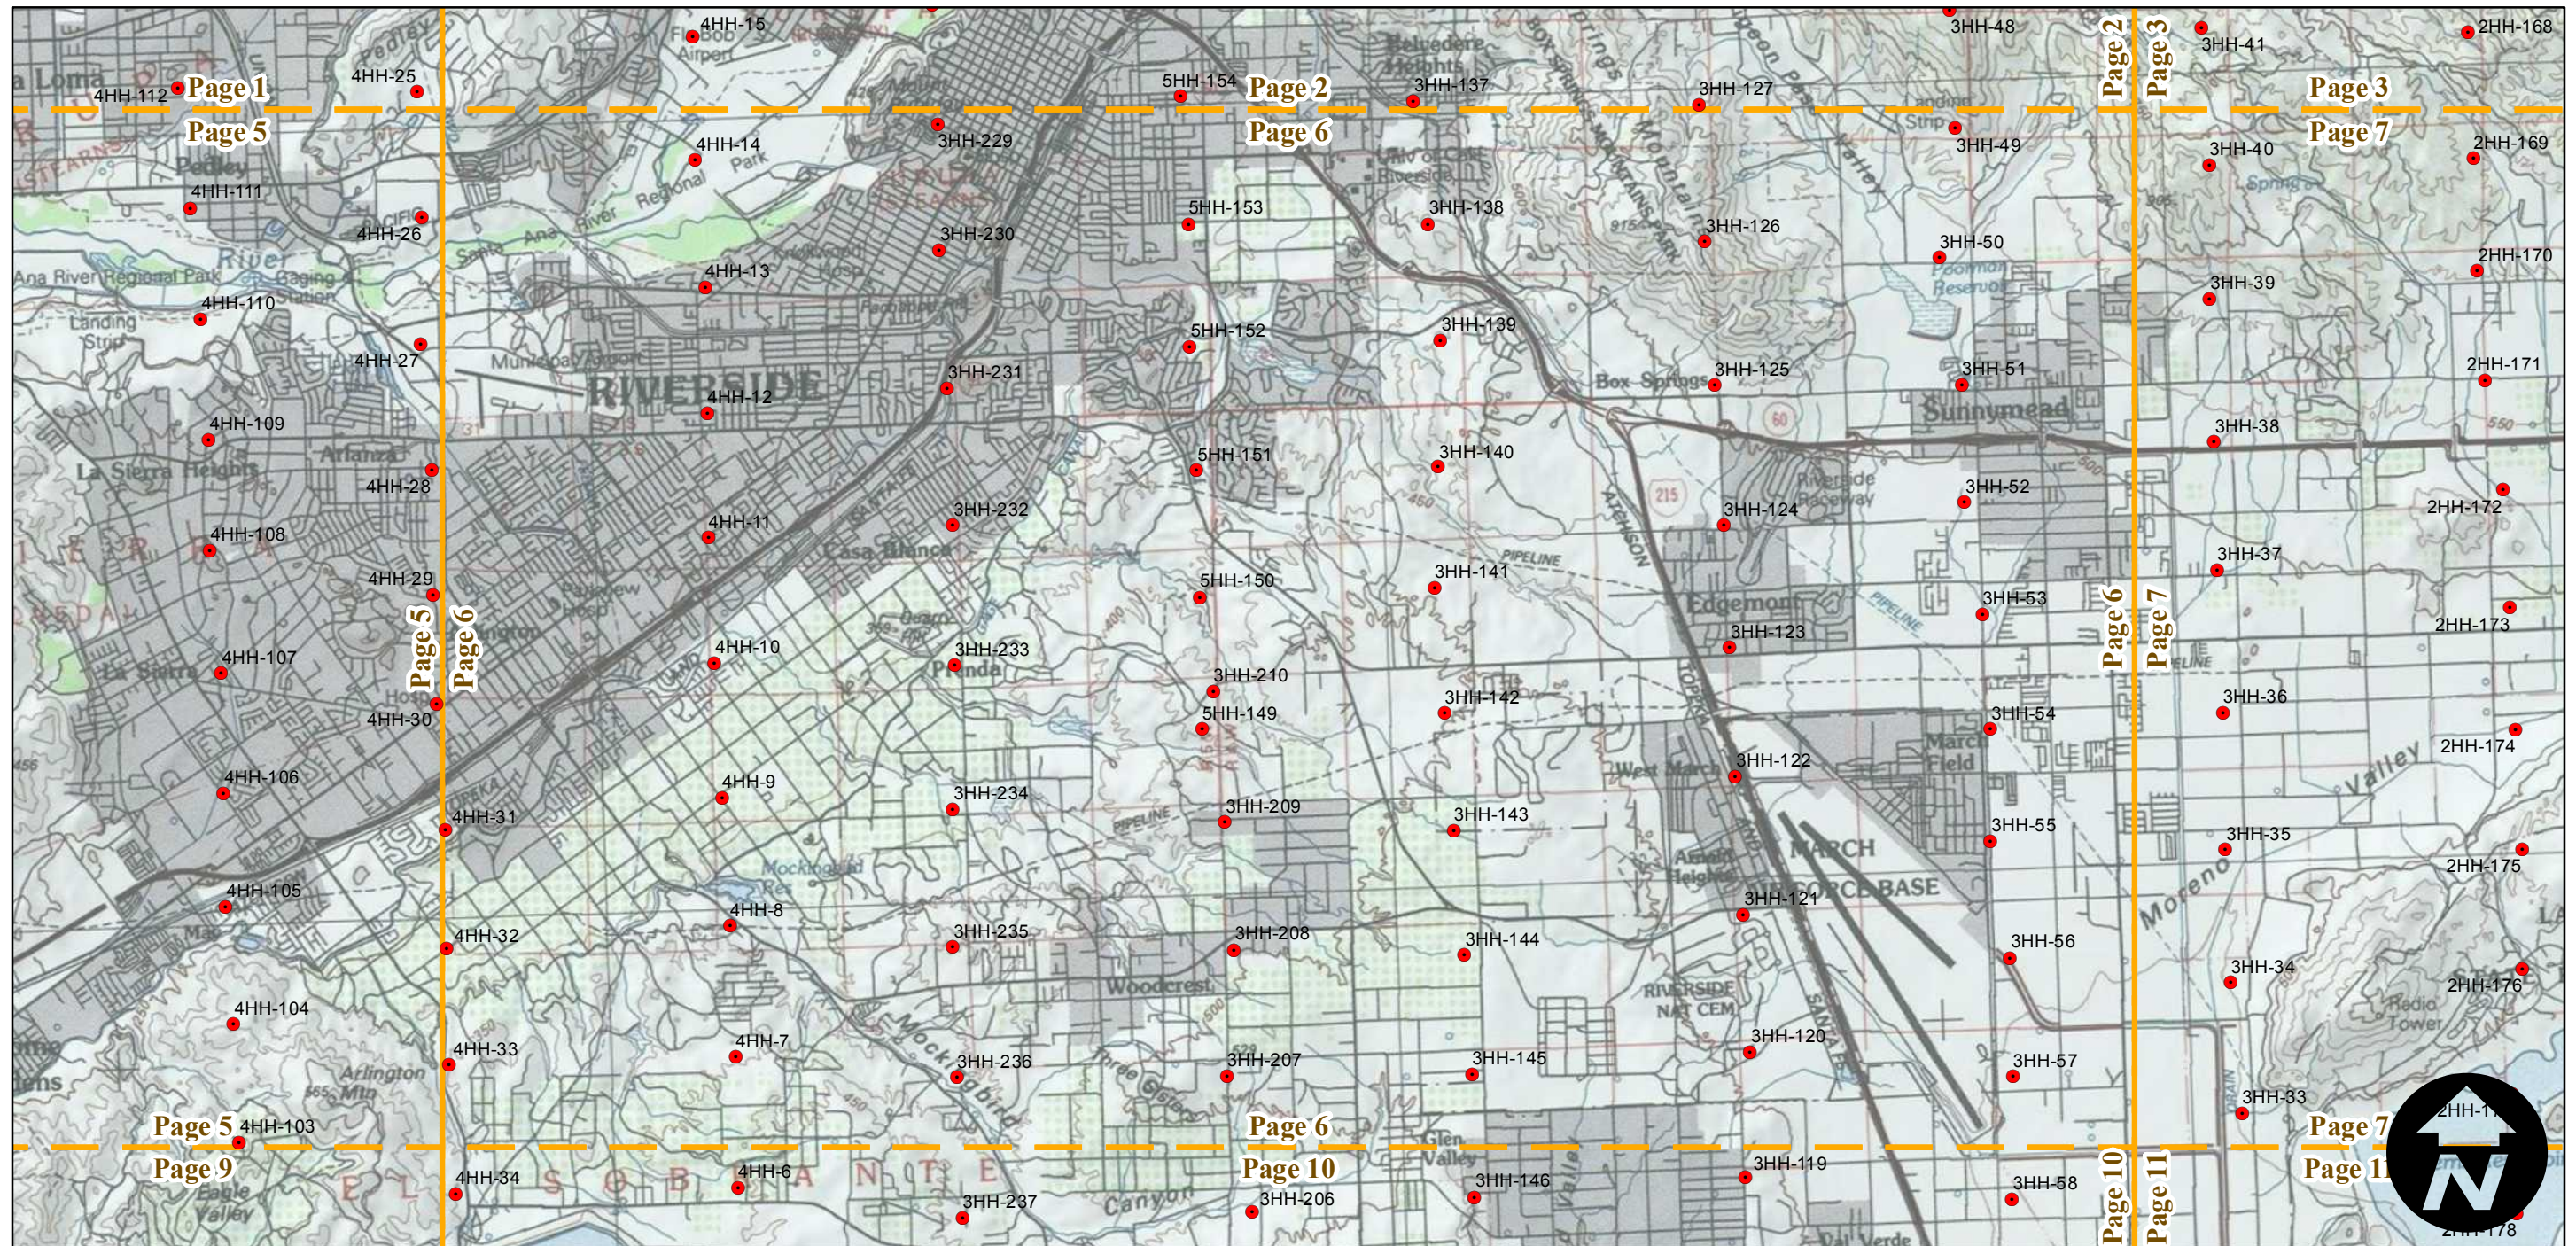

AXM-1967

Counties: Riverside
Flight date(s): 01-01-1967 to 12-31-1967
Scale: 1:20,000
Overlap: 60%

Complete Metadata:
<http://www.library.ucsb.edu/mil/aerial-photography-tools>

- MIL owns frame
- MIL does not own frame