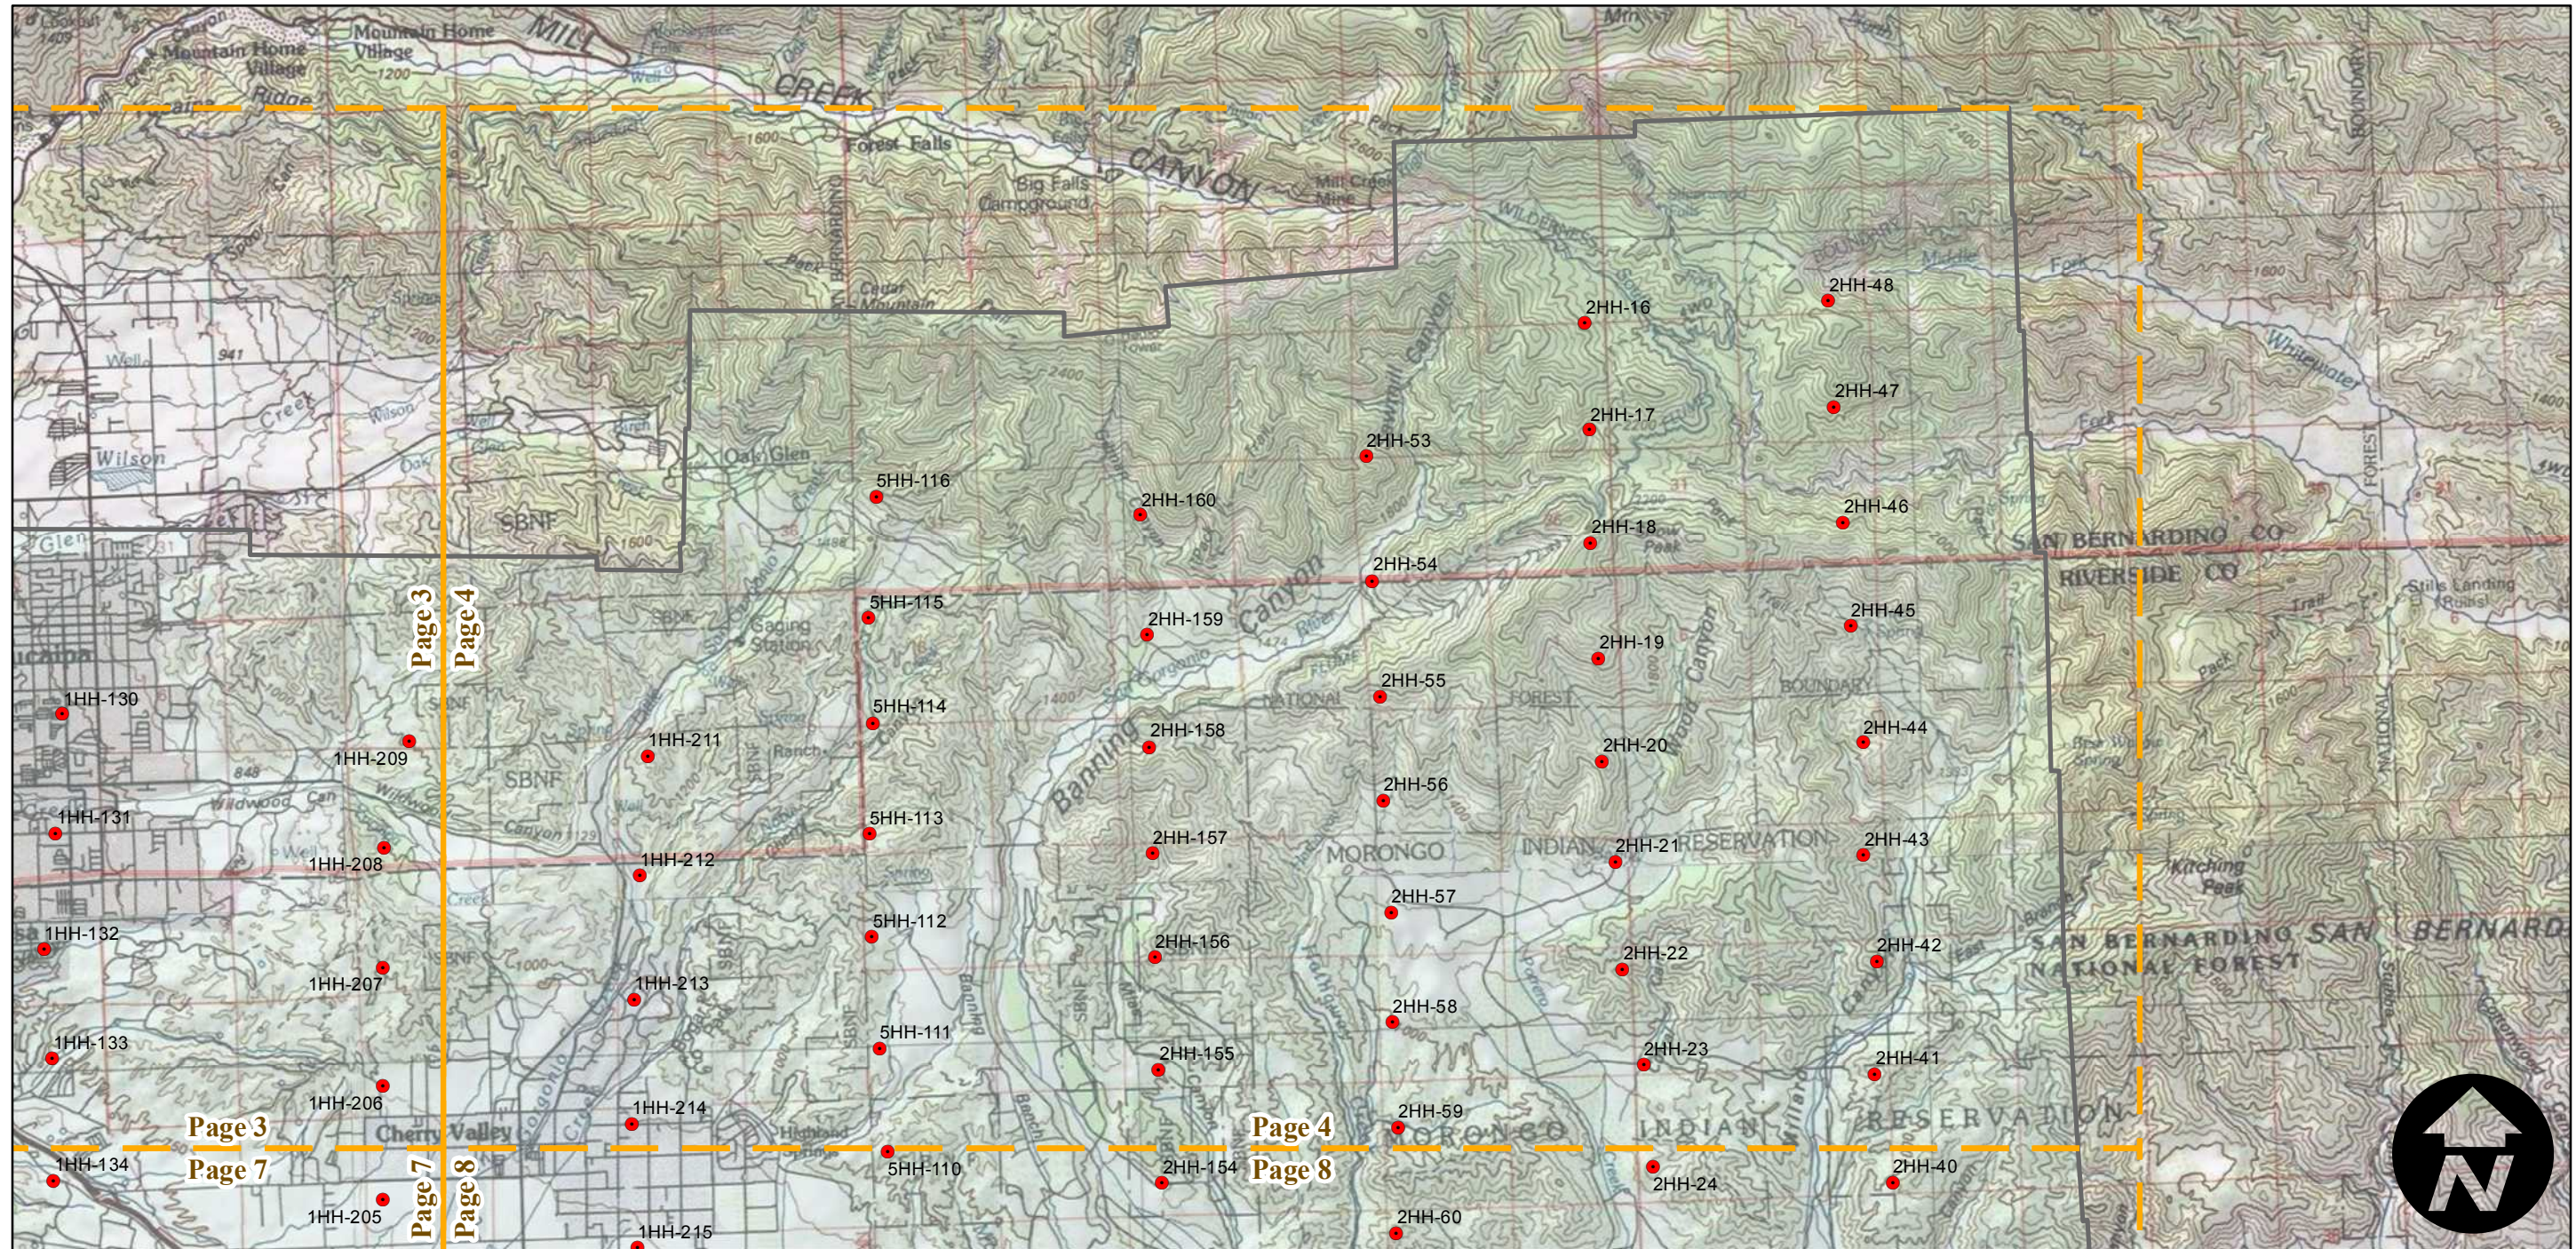

AXM-1967

Counties: Riverside
Flight date(s): 01-01-1967 to 12-31-1967
Scale: 1:20,000
Overlap: 60%

Complete Metadata:
<http://www.library.ucsb.edu/mil/aerial-photography-tools>

- MIL owns frame
- MIL does not own frame