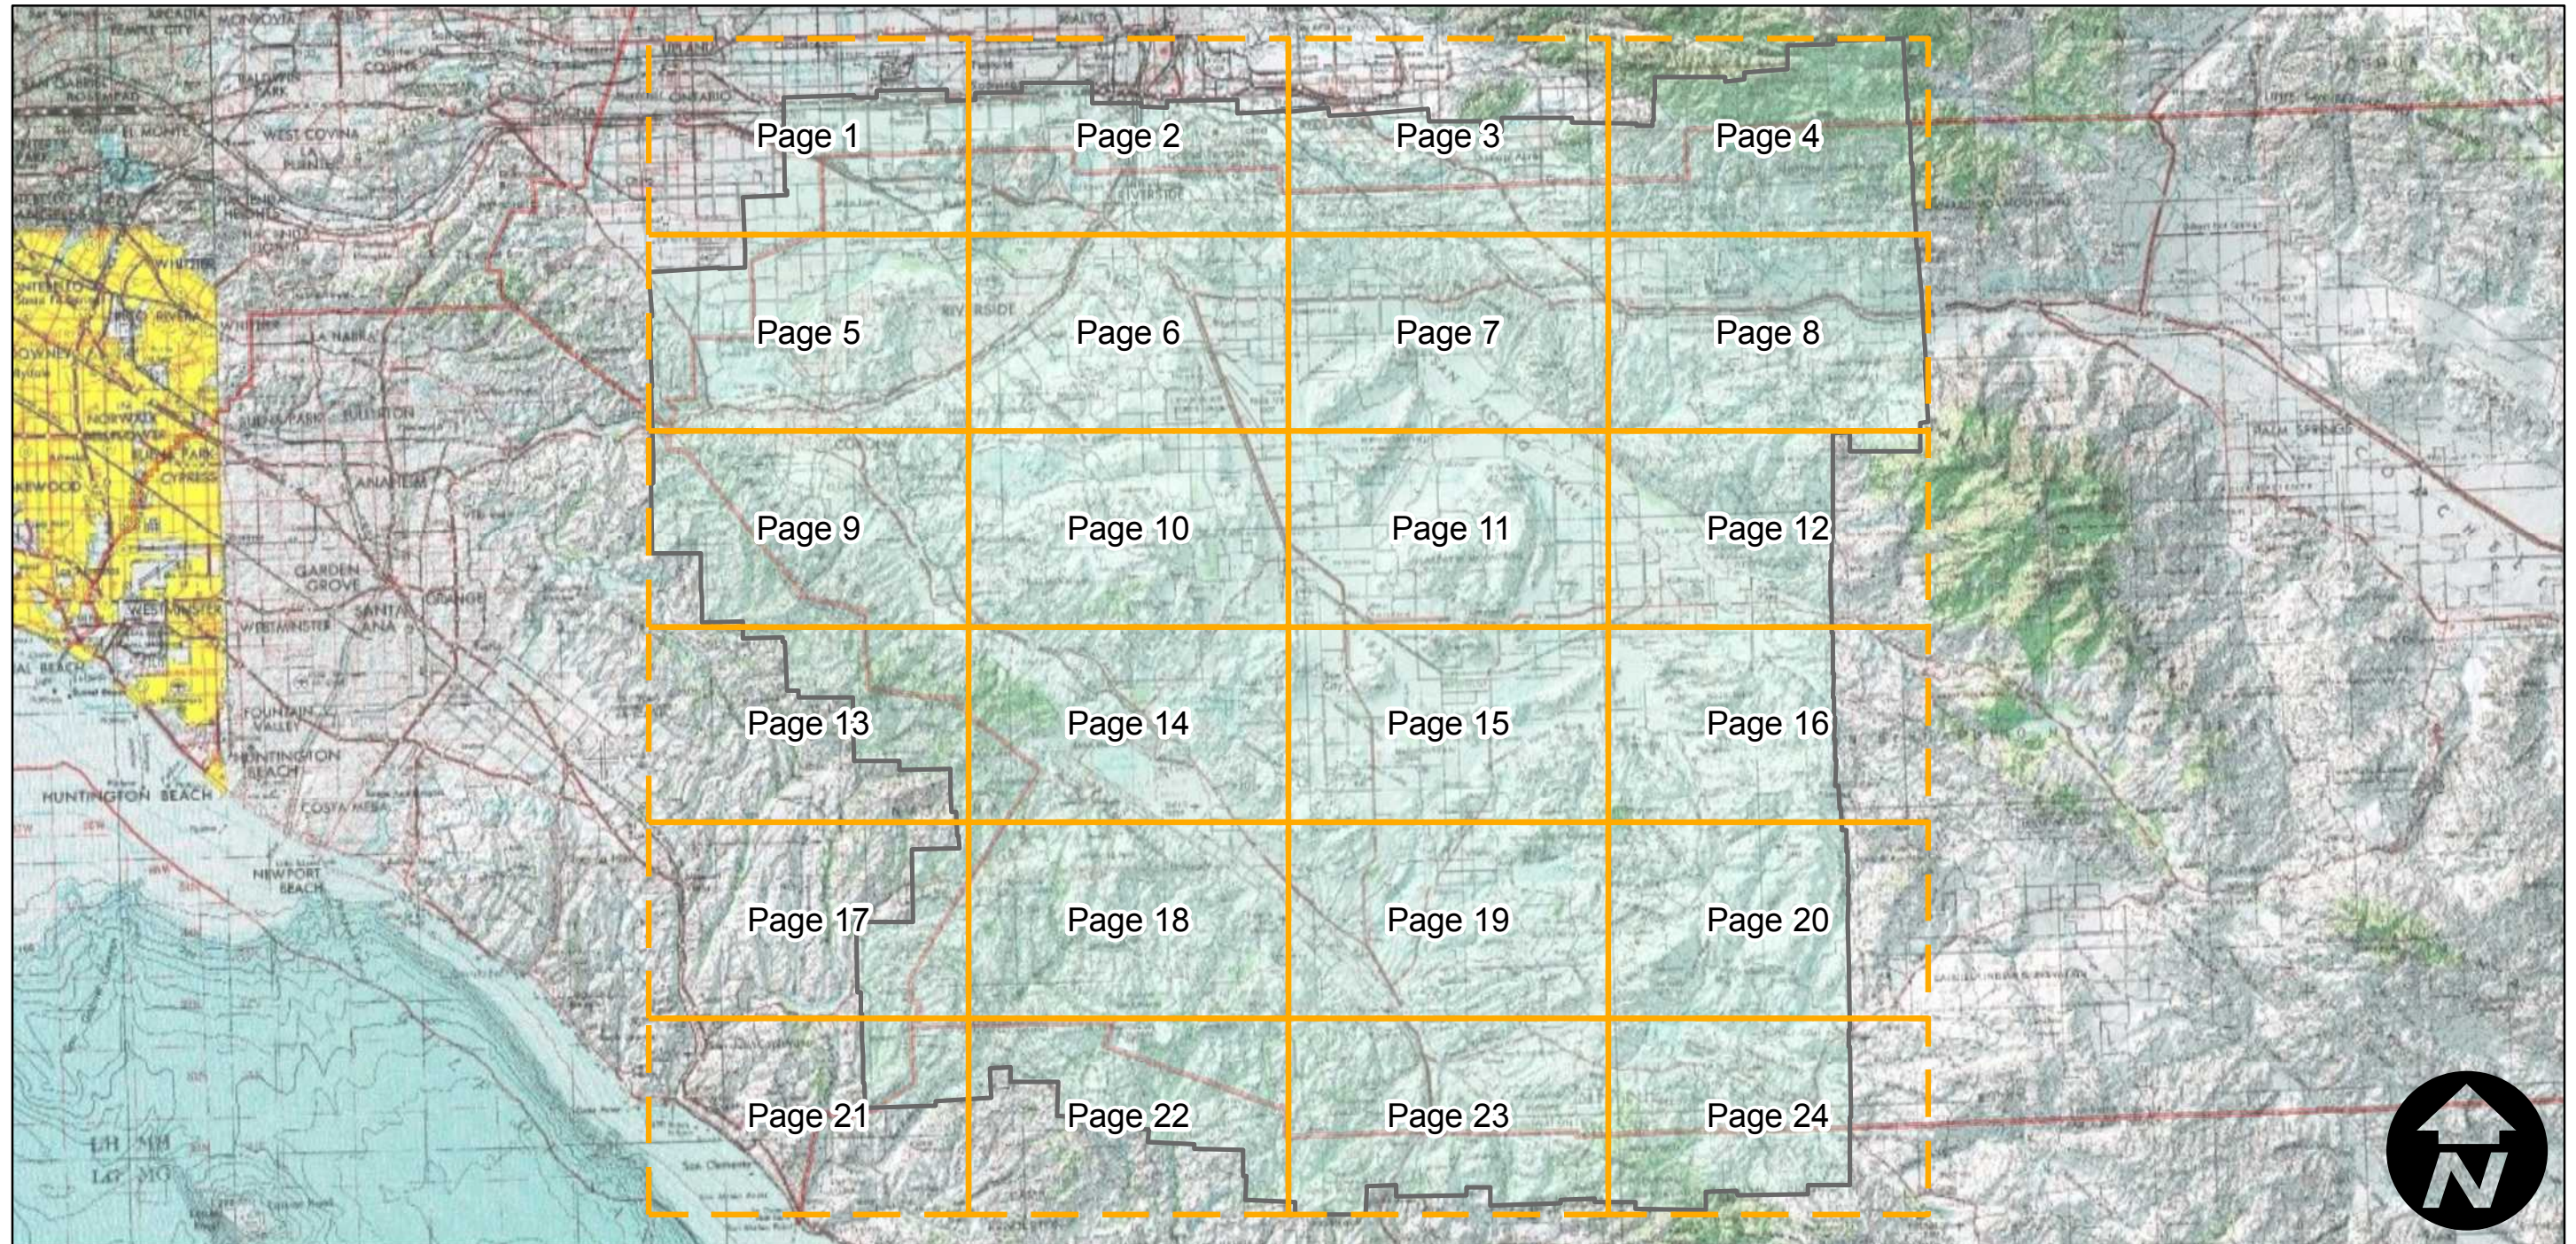

# AXM-1967

Counties: Riverside  
Flight date(s): 01-01-1967 to 12-31-1967  
Scale: 1:20,000  
Overlap: 60%

Complete Metadata:  
<http://www.library.ucsb.edu/mil/aerial-photography-tools>

Index to Aerial Photography  
Page Key