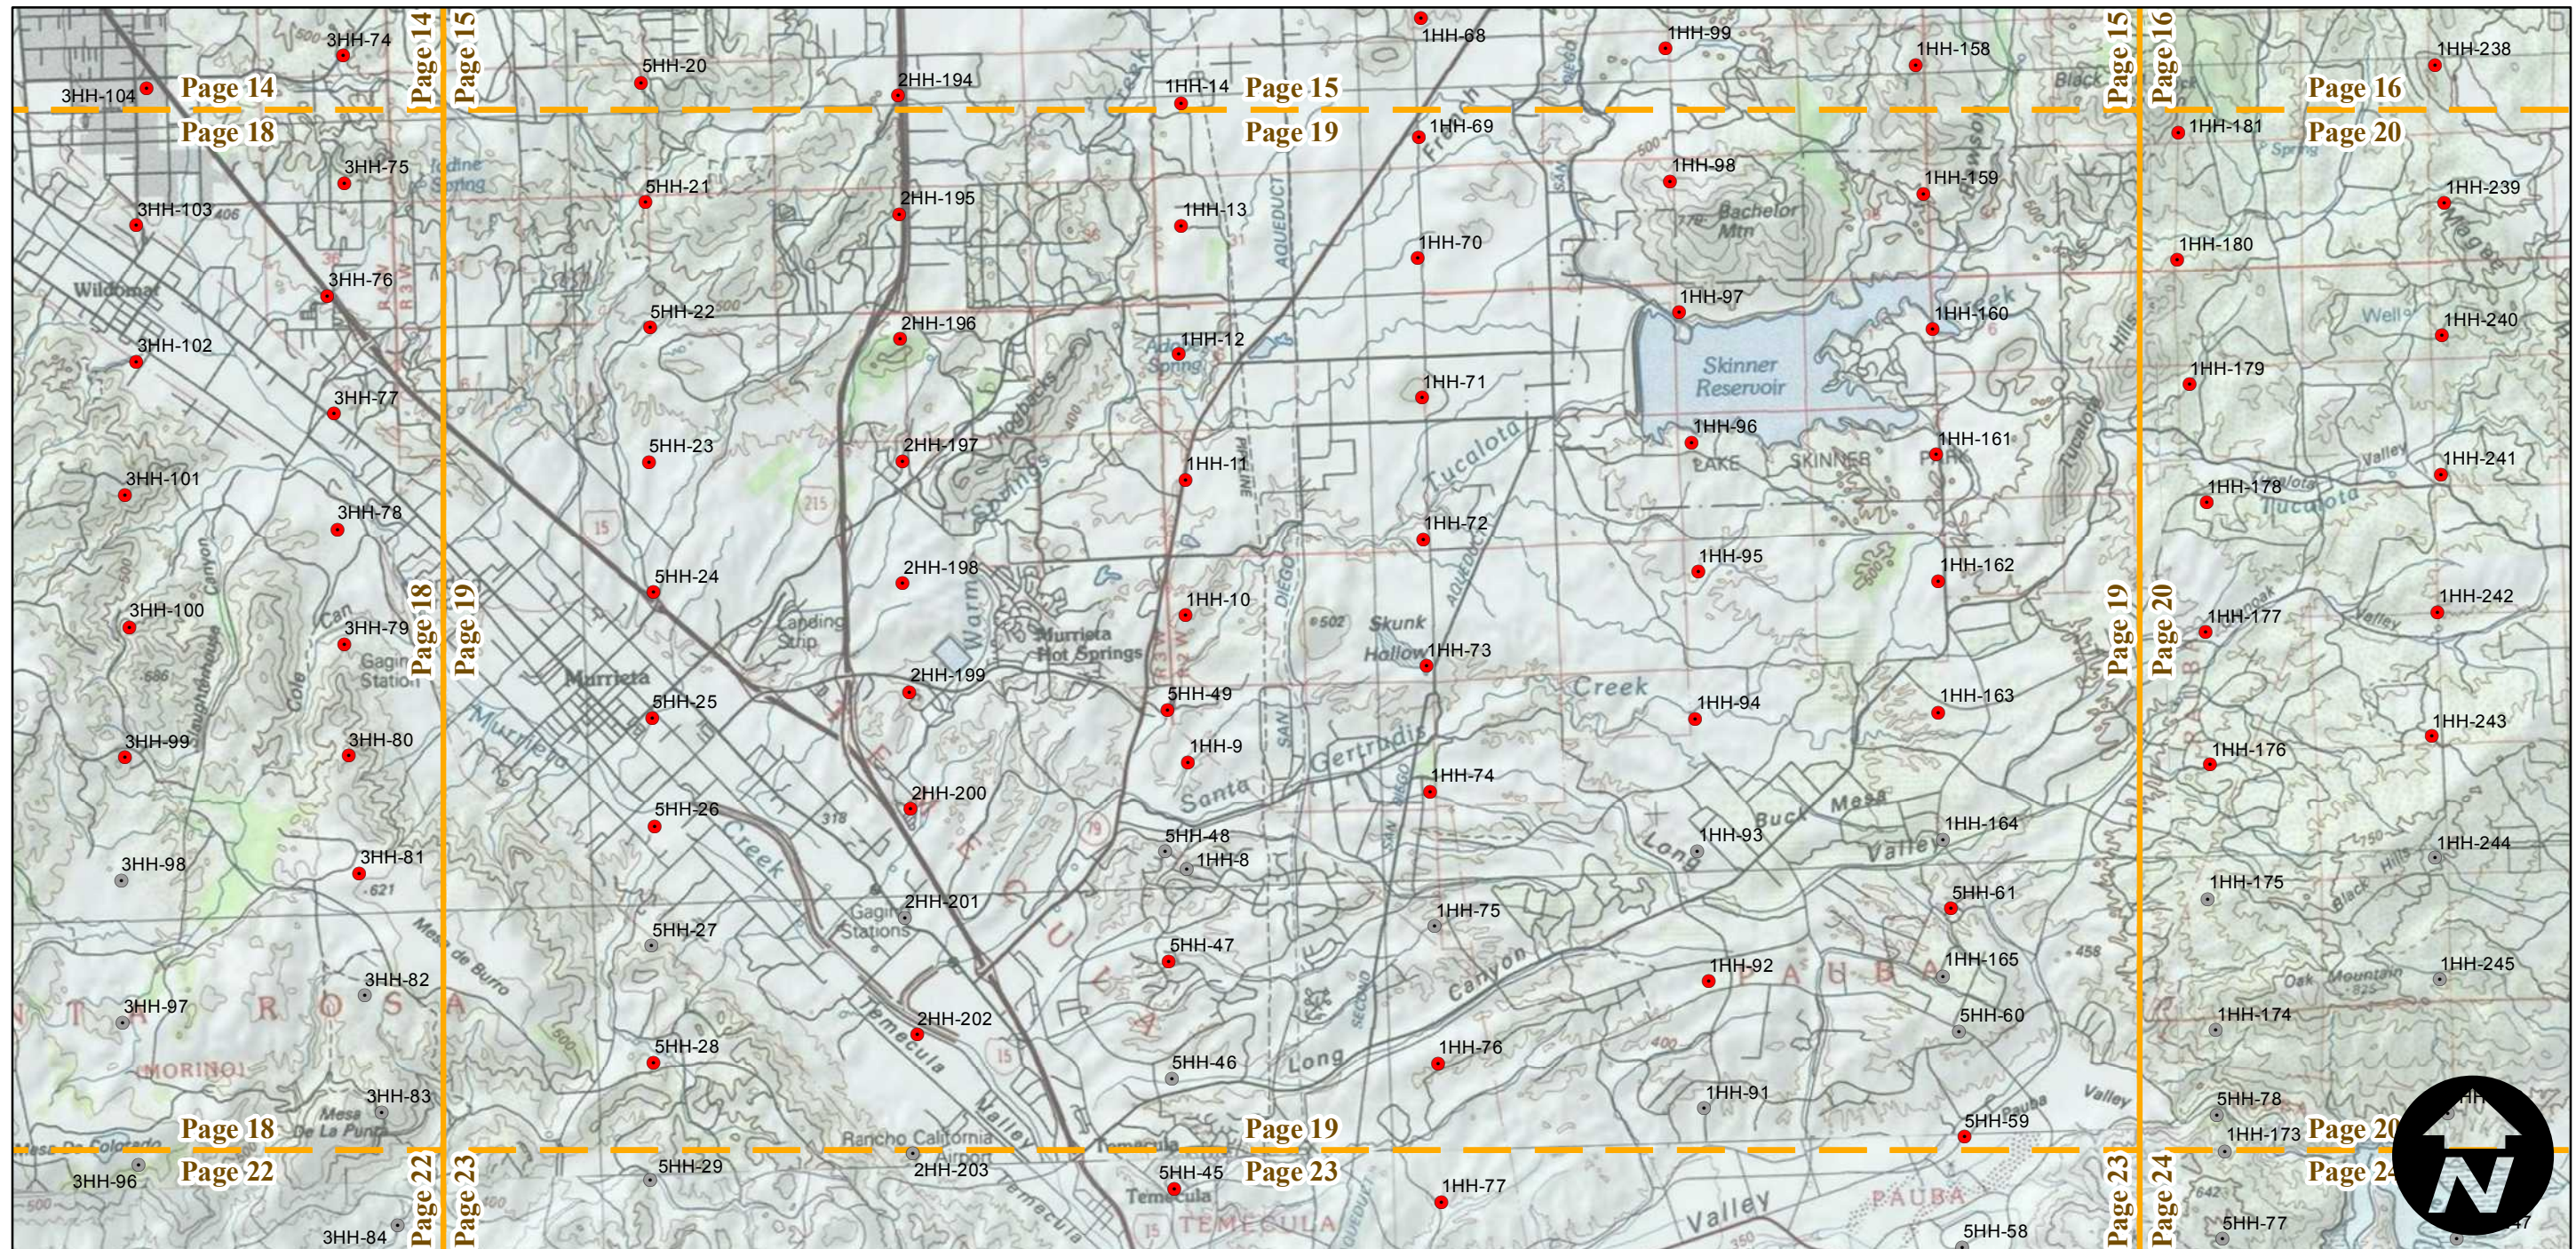

AXM-1967

Counties: Riverside
Flight date(s): 01-01-1967 to 12-31-1967
Scale: 1:20,000
Overlap: 60%

Complete Metadata:
<http://www.library.ucsb.edu/mil/aerial-photography-tools>

- MIL owns frame
- MIL does not own frame

0   1.25   2.5   5 Miles

Index to Aerial Photography
Page 19 of 24

Scale of this index: 1:85,000