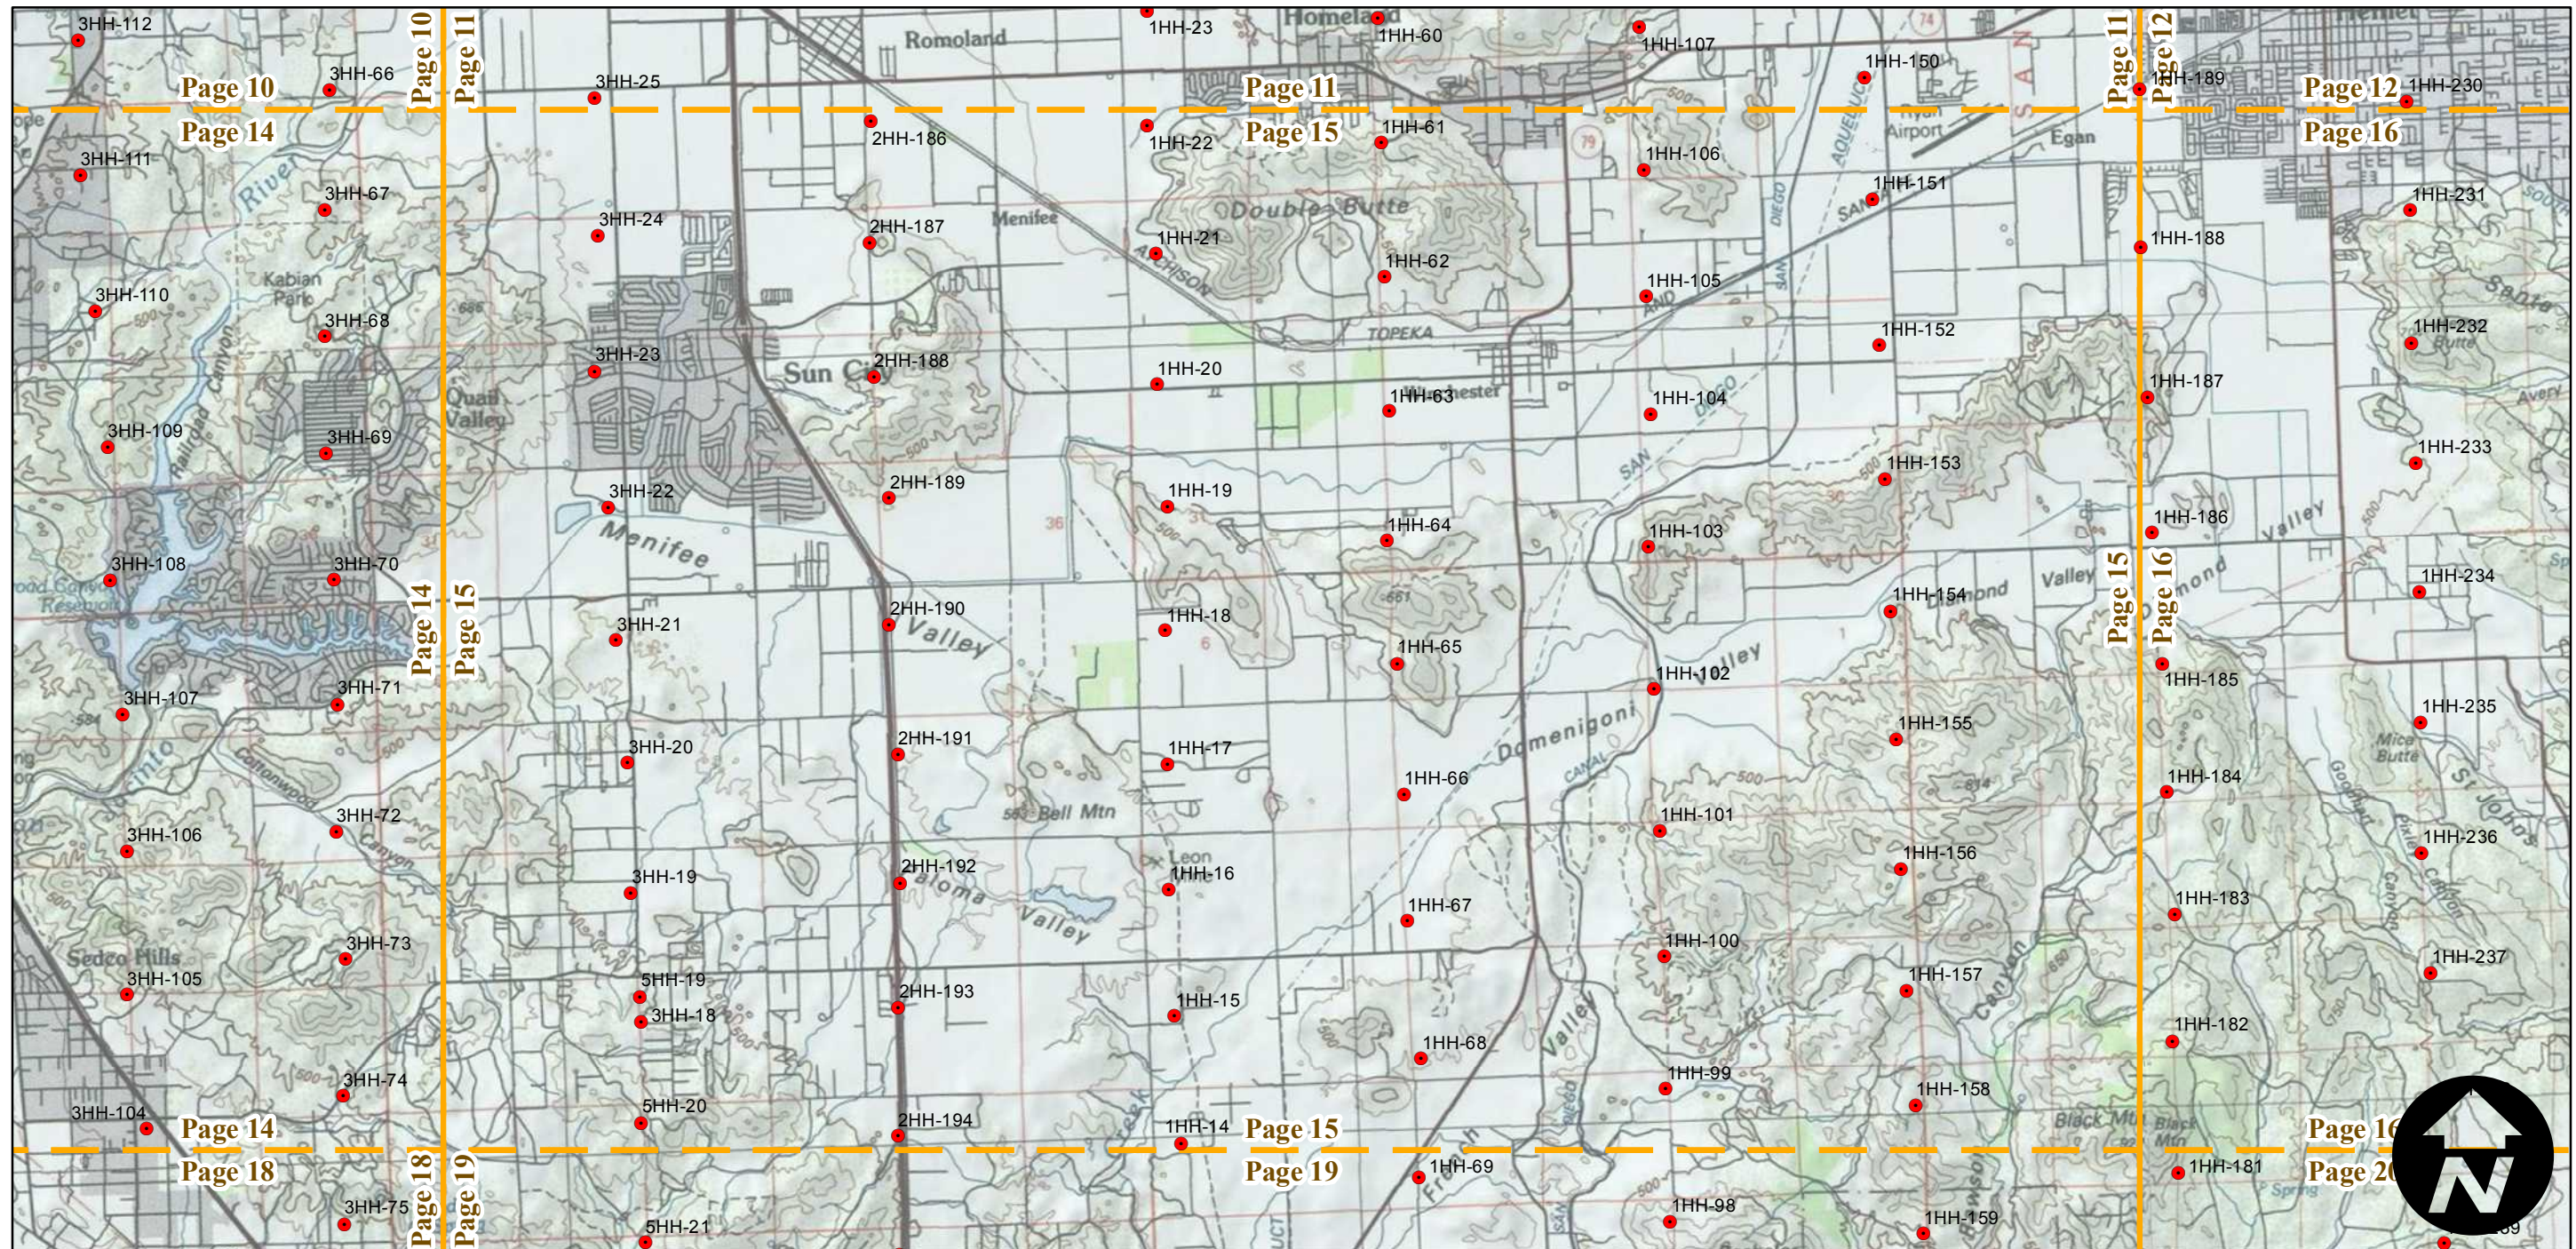

AXM-1967

Counties: Riverside
Flight date(s): 01-01-1967 to 12-31-1967
Scale: 1:20,000
Overlap: 60%

Complete Metadata:
<http://www.library.ucsb.edu/mil/aerial-photography-tools>

- MIL owns frame
- MIL does not own frame

0 1.25 2.5 5 Miles

Index to Aerial Photography
Page 15 of 24

Scale of this index: 1:85,000