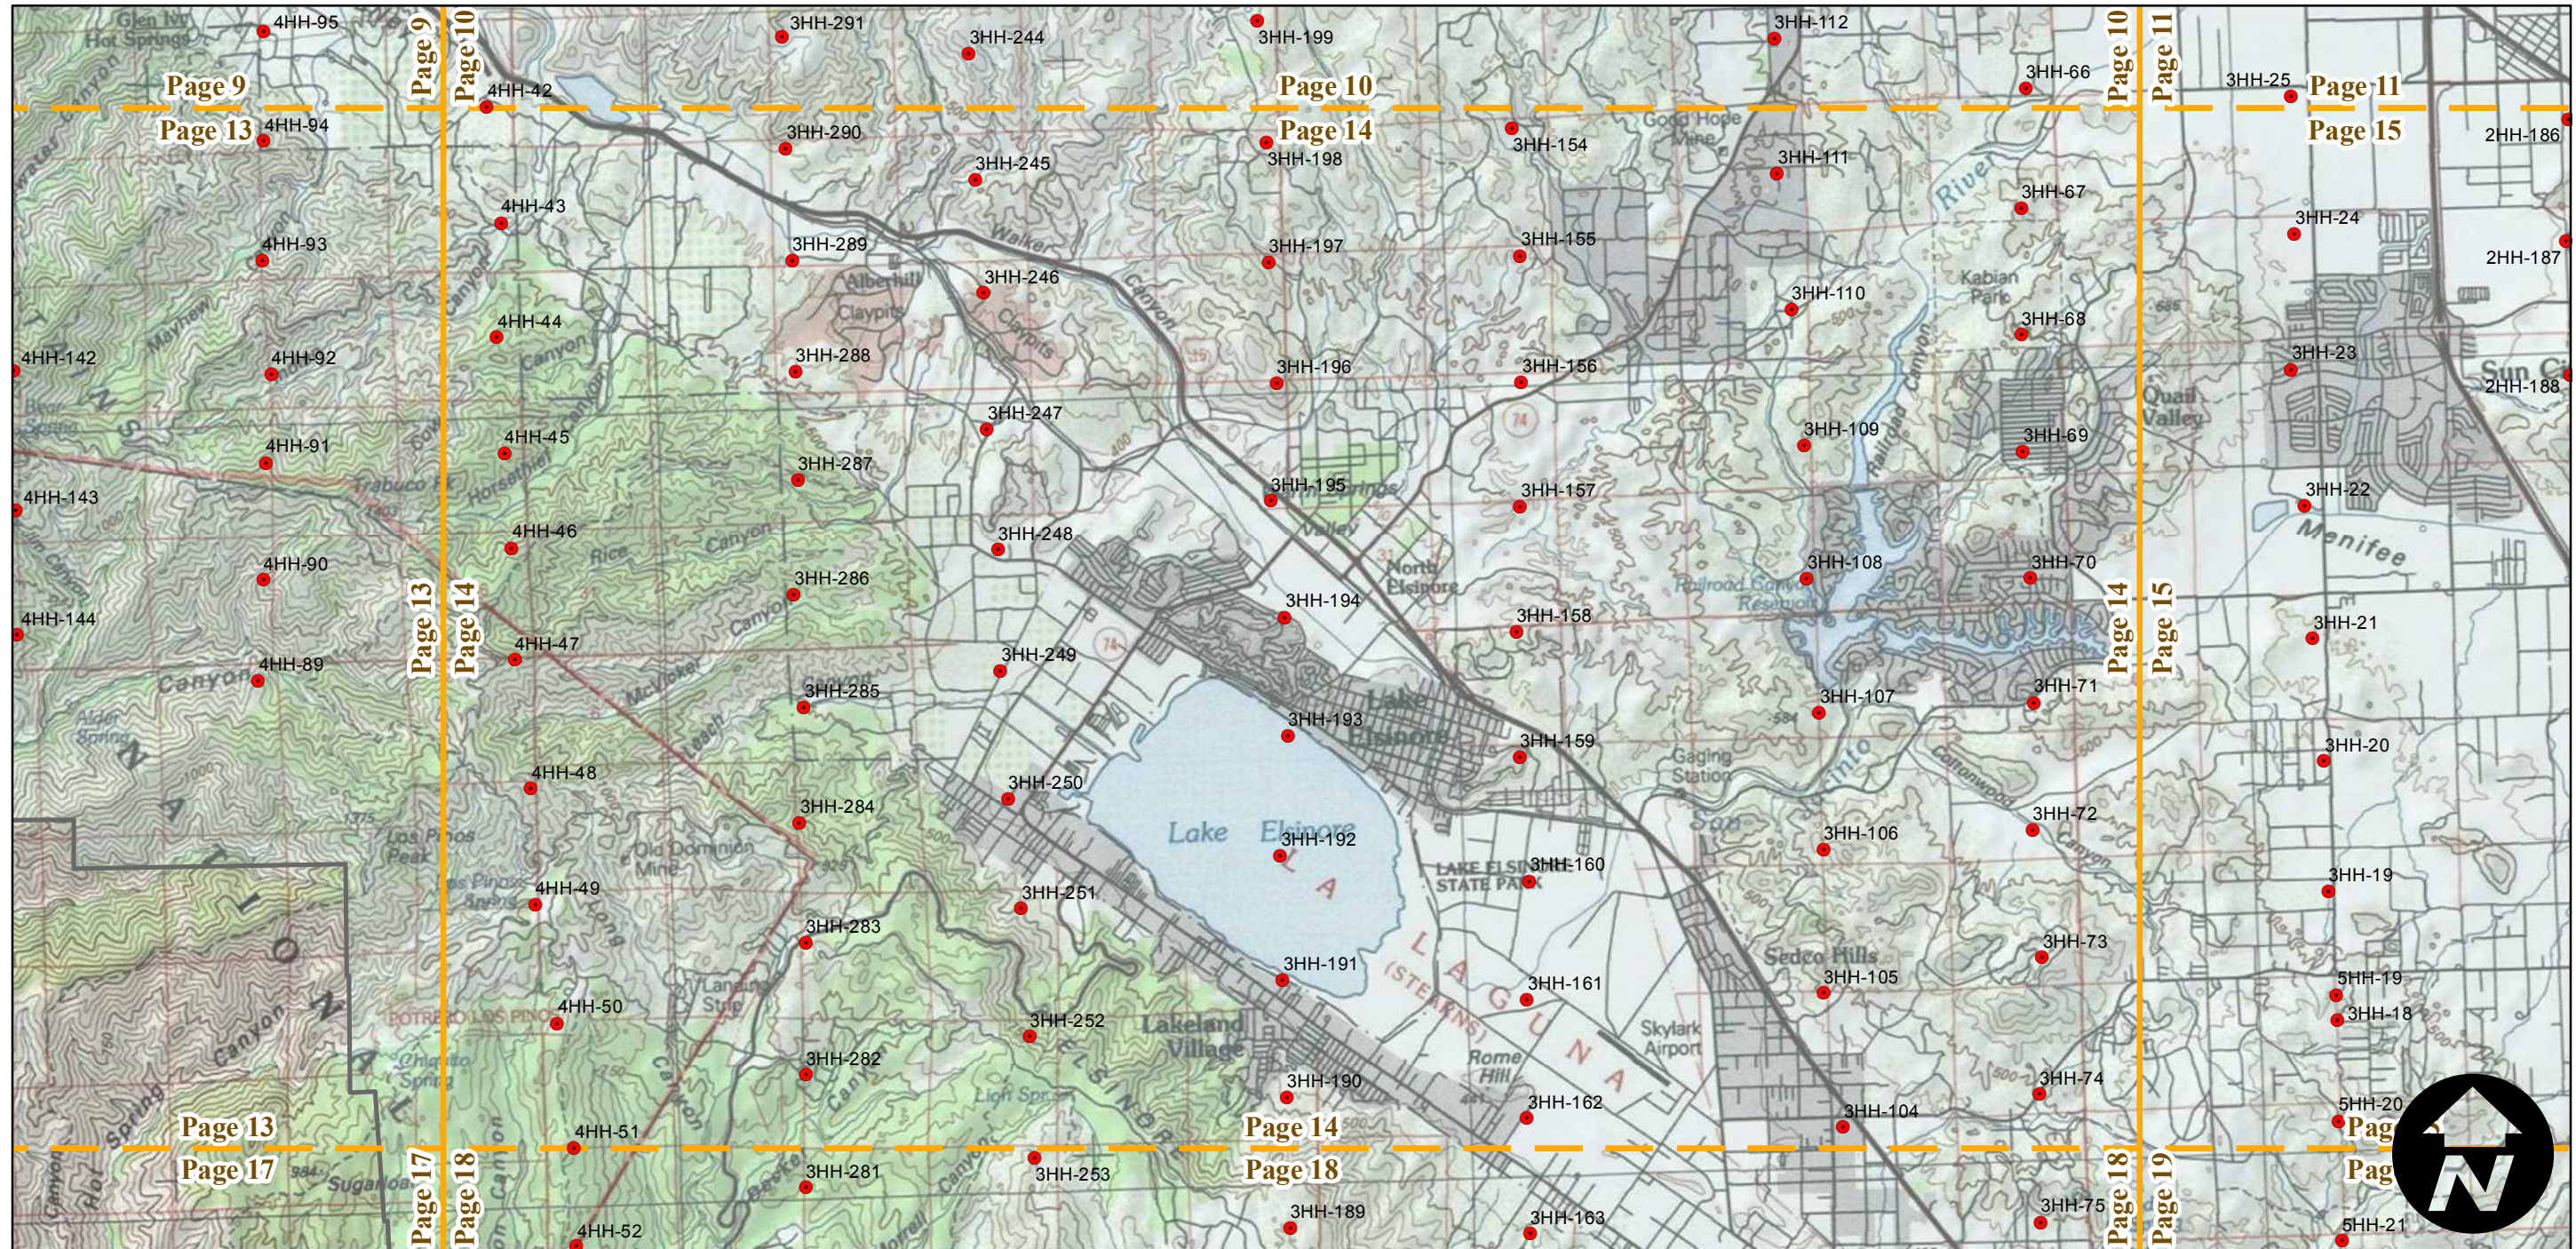

AXM-1967

Counties: Riverside
Flight date(s): 01-01-1967 to 12-31-1967
Scale: 1:20,000
Overlap: 60%

Complete Metadata:
<http://www.library.ucsb.edu/mil/aerial-photography-tools>

- MIL owns frame
- MIL does not own frame