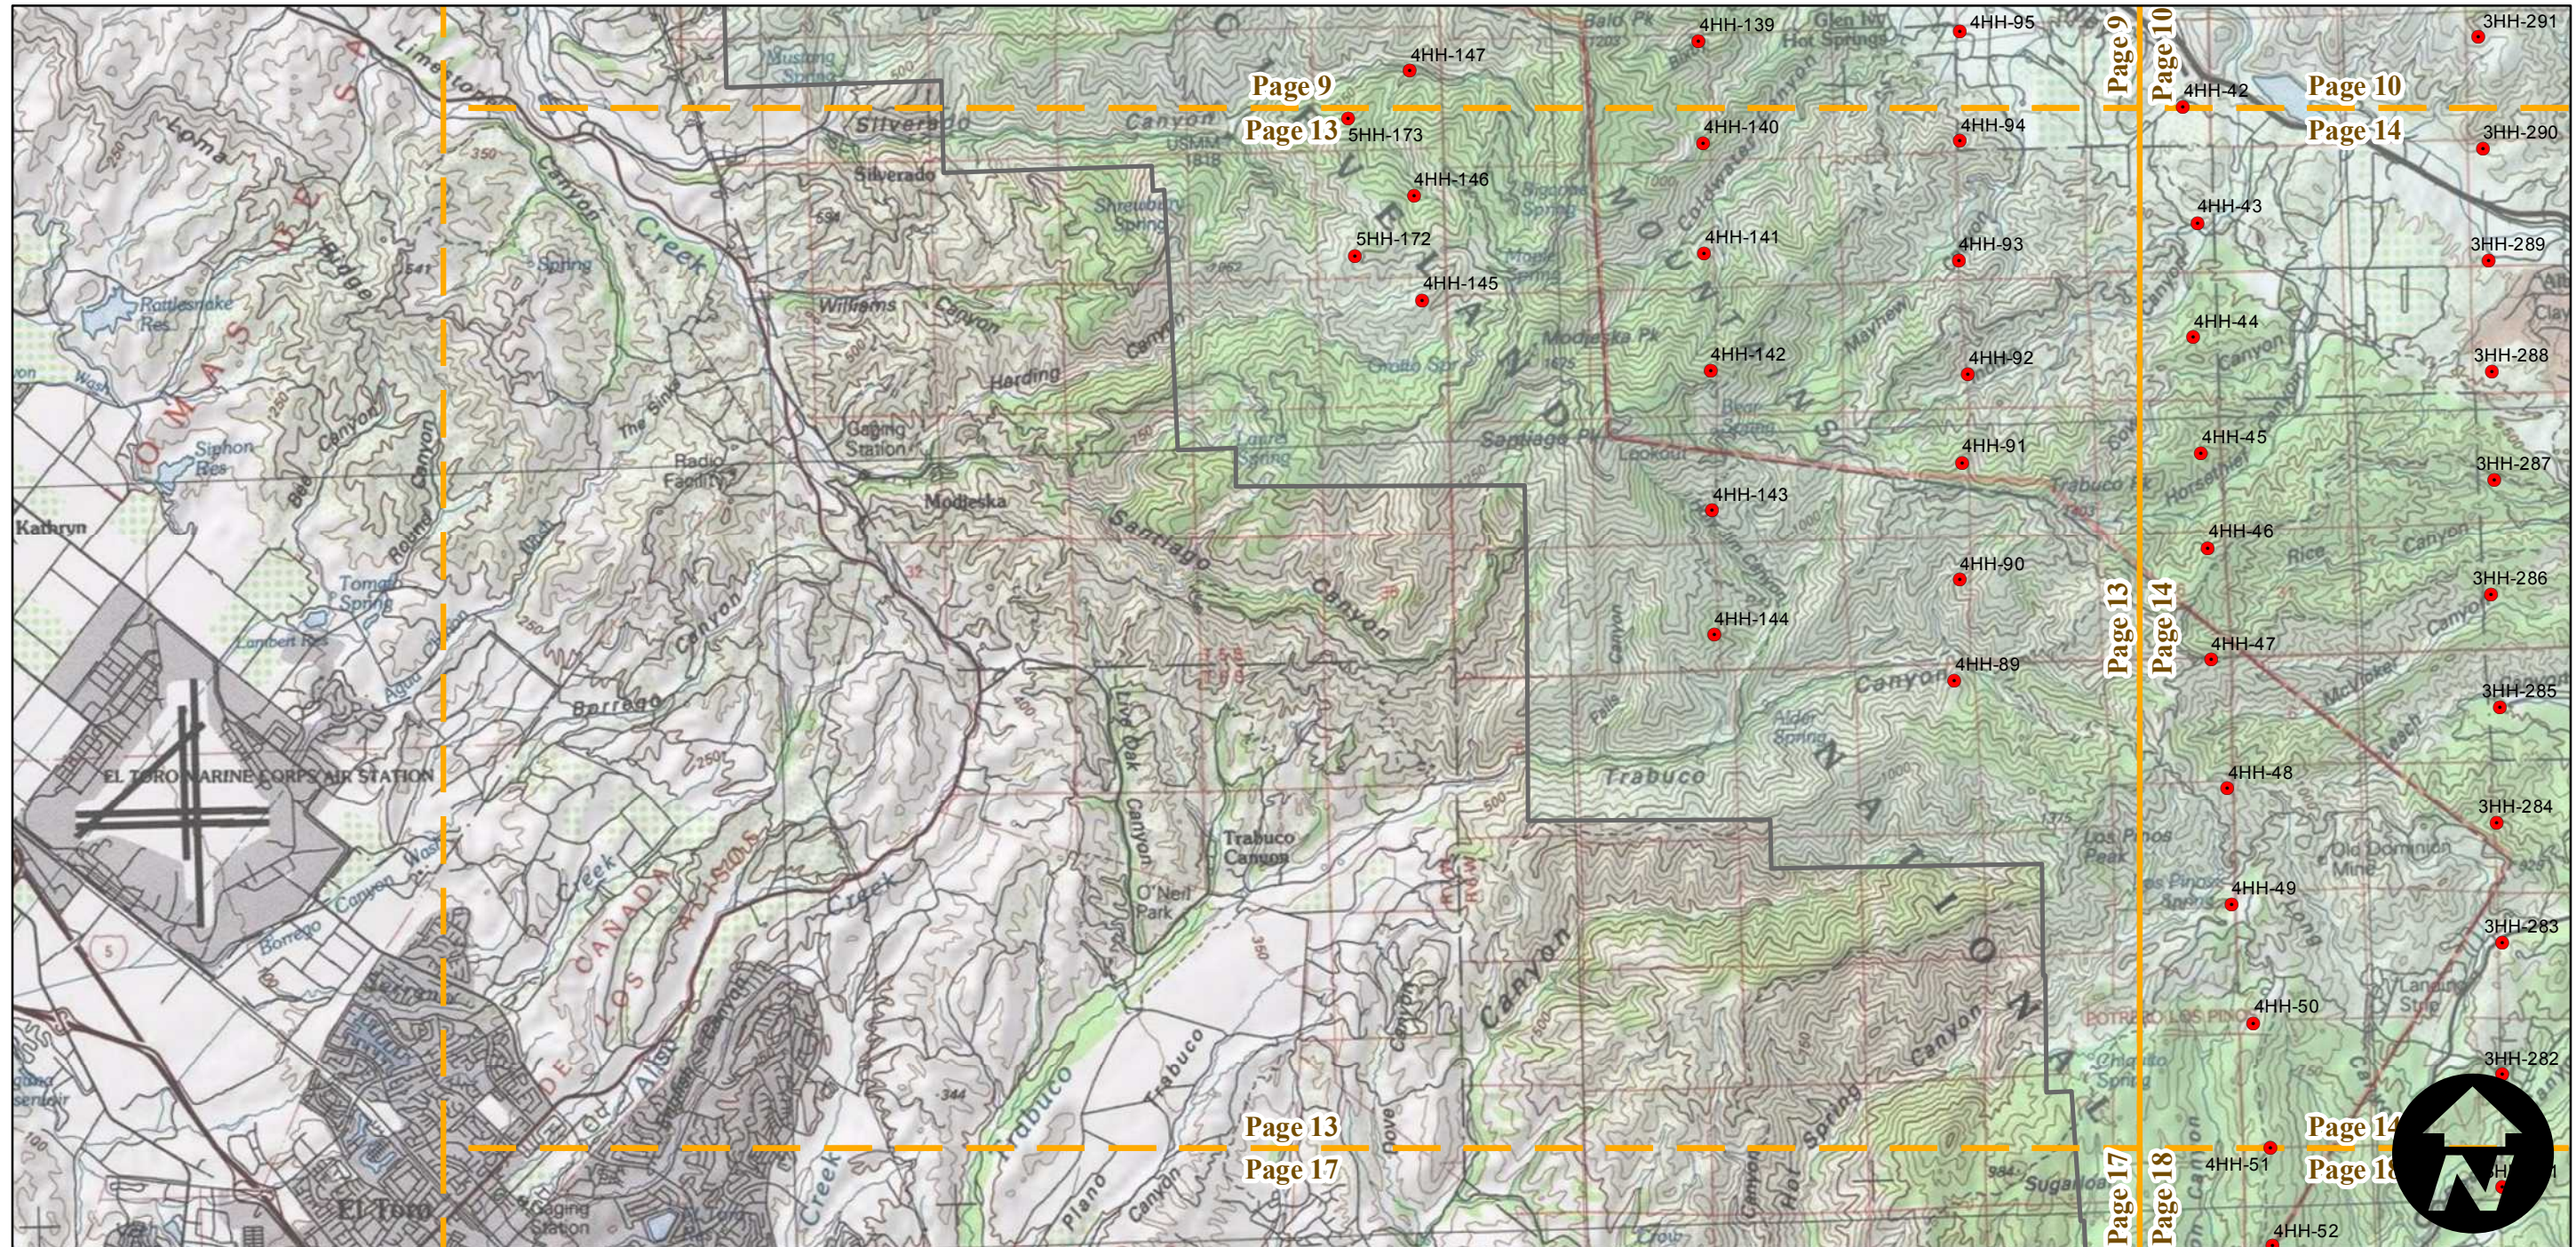

# AXM-1967

Counties: Riverside  
 Flight date(s): 01-01-1967 to 12-31-1967  
 Scale: 1:20,000  
 Overlap: 60%

Complete Metadata:  
<http://www.library.ucsb.edu/mil/aerial-photography-tools>

- MIL owns frame
- MIL does not own frame