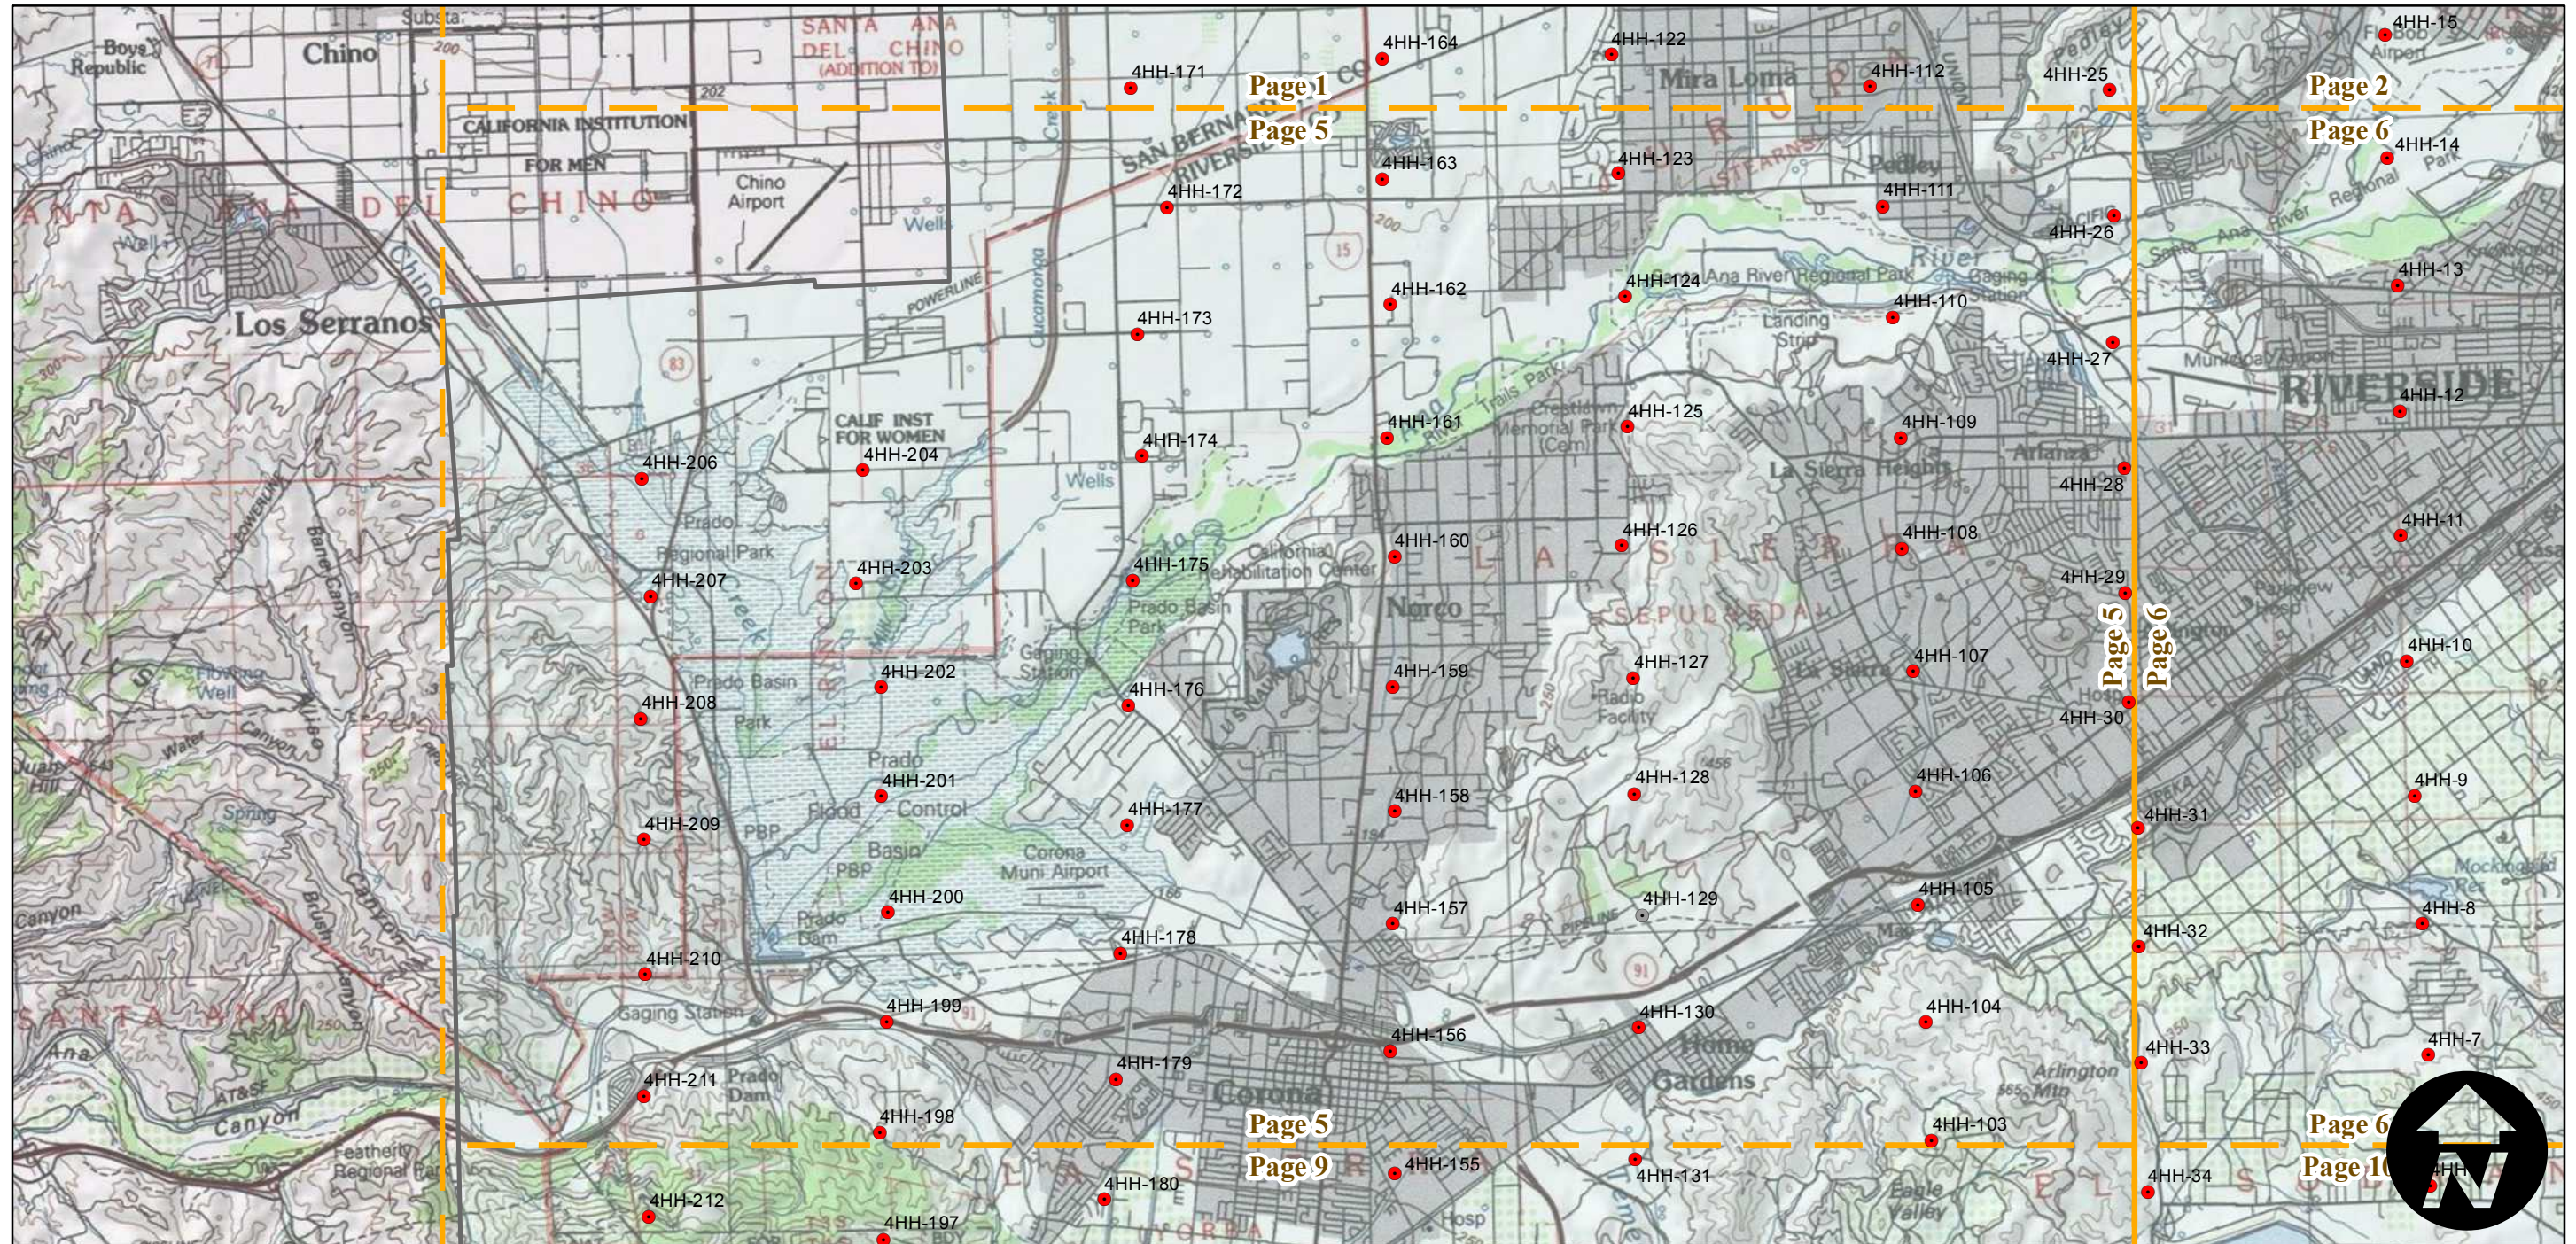

AXM-1967

Counties: Riverside
Flight date(s): 01-01-1967 to 12-31-1967
Scale: 1:20,000
Overlap: 60%

Complete Metadata:
<http://www.library.ucsb.edu/mil/aerial-photography-tools>

- MIL owns frame
- MIL does not own frame