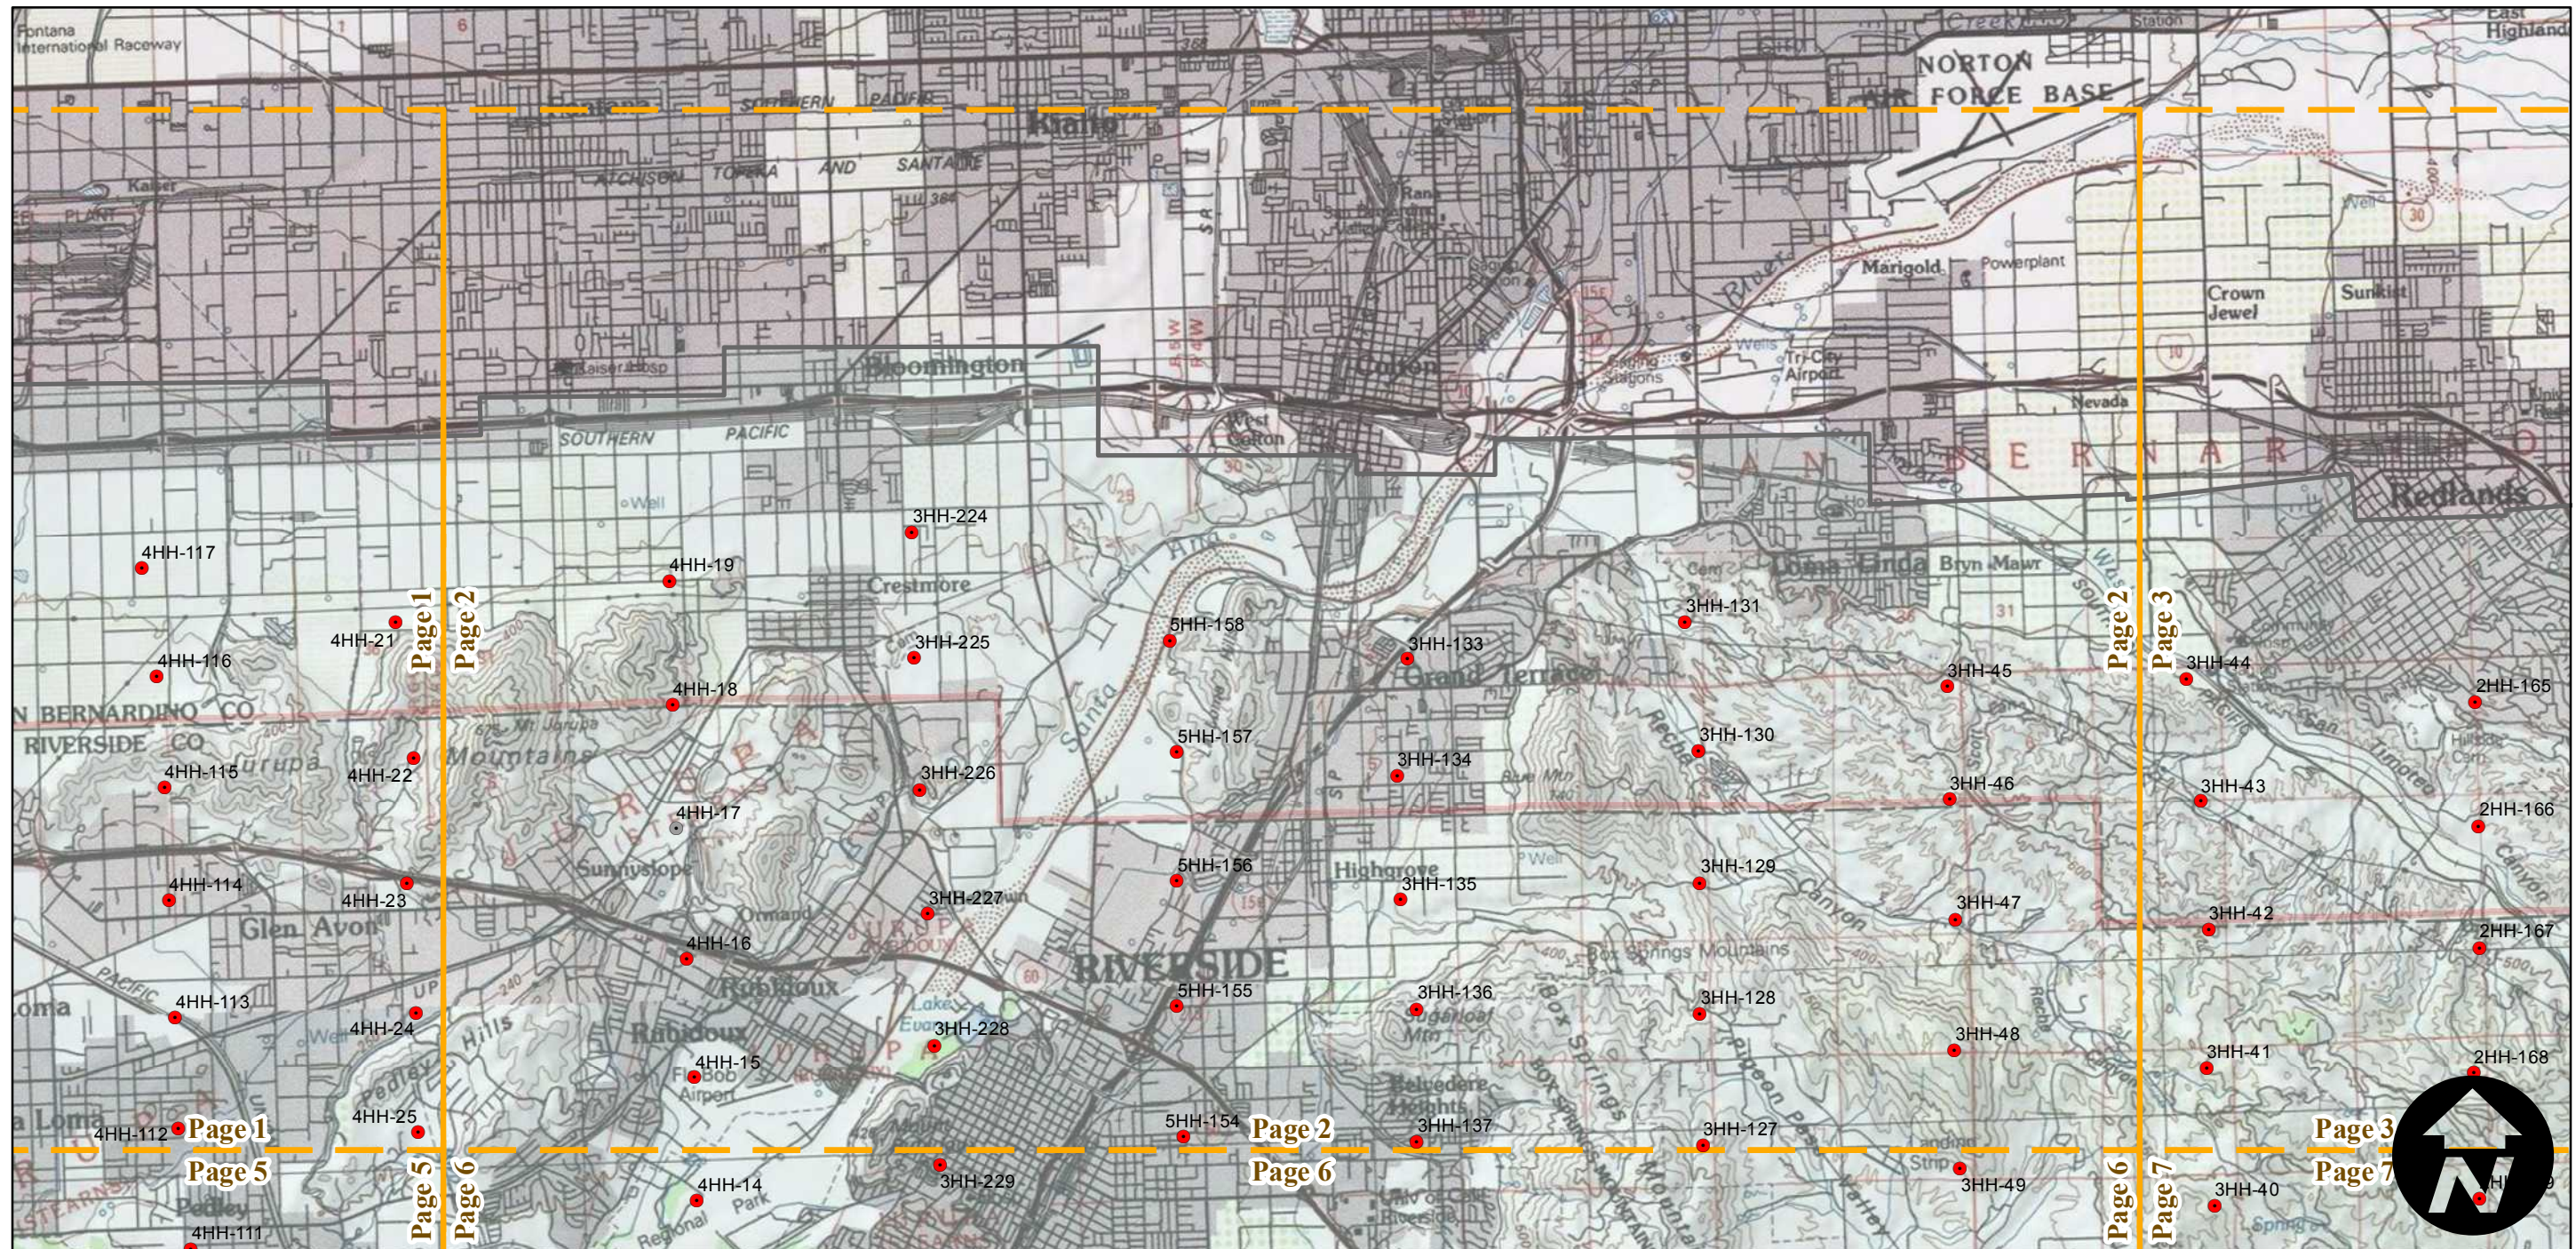

AXM-1967

Counties: Riverside
Flight date(s): 01-01-1967 to 12-31-1967
Scale: 1:20,000
Overlap: 60%

Complete Metadata:
<http://www.library.ucsb.edu/mil/aerial-photography-tools>

- MIL owns frame
- MIL does not own frame