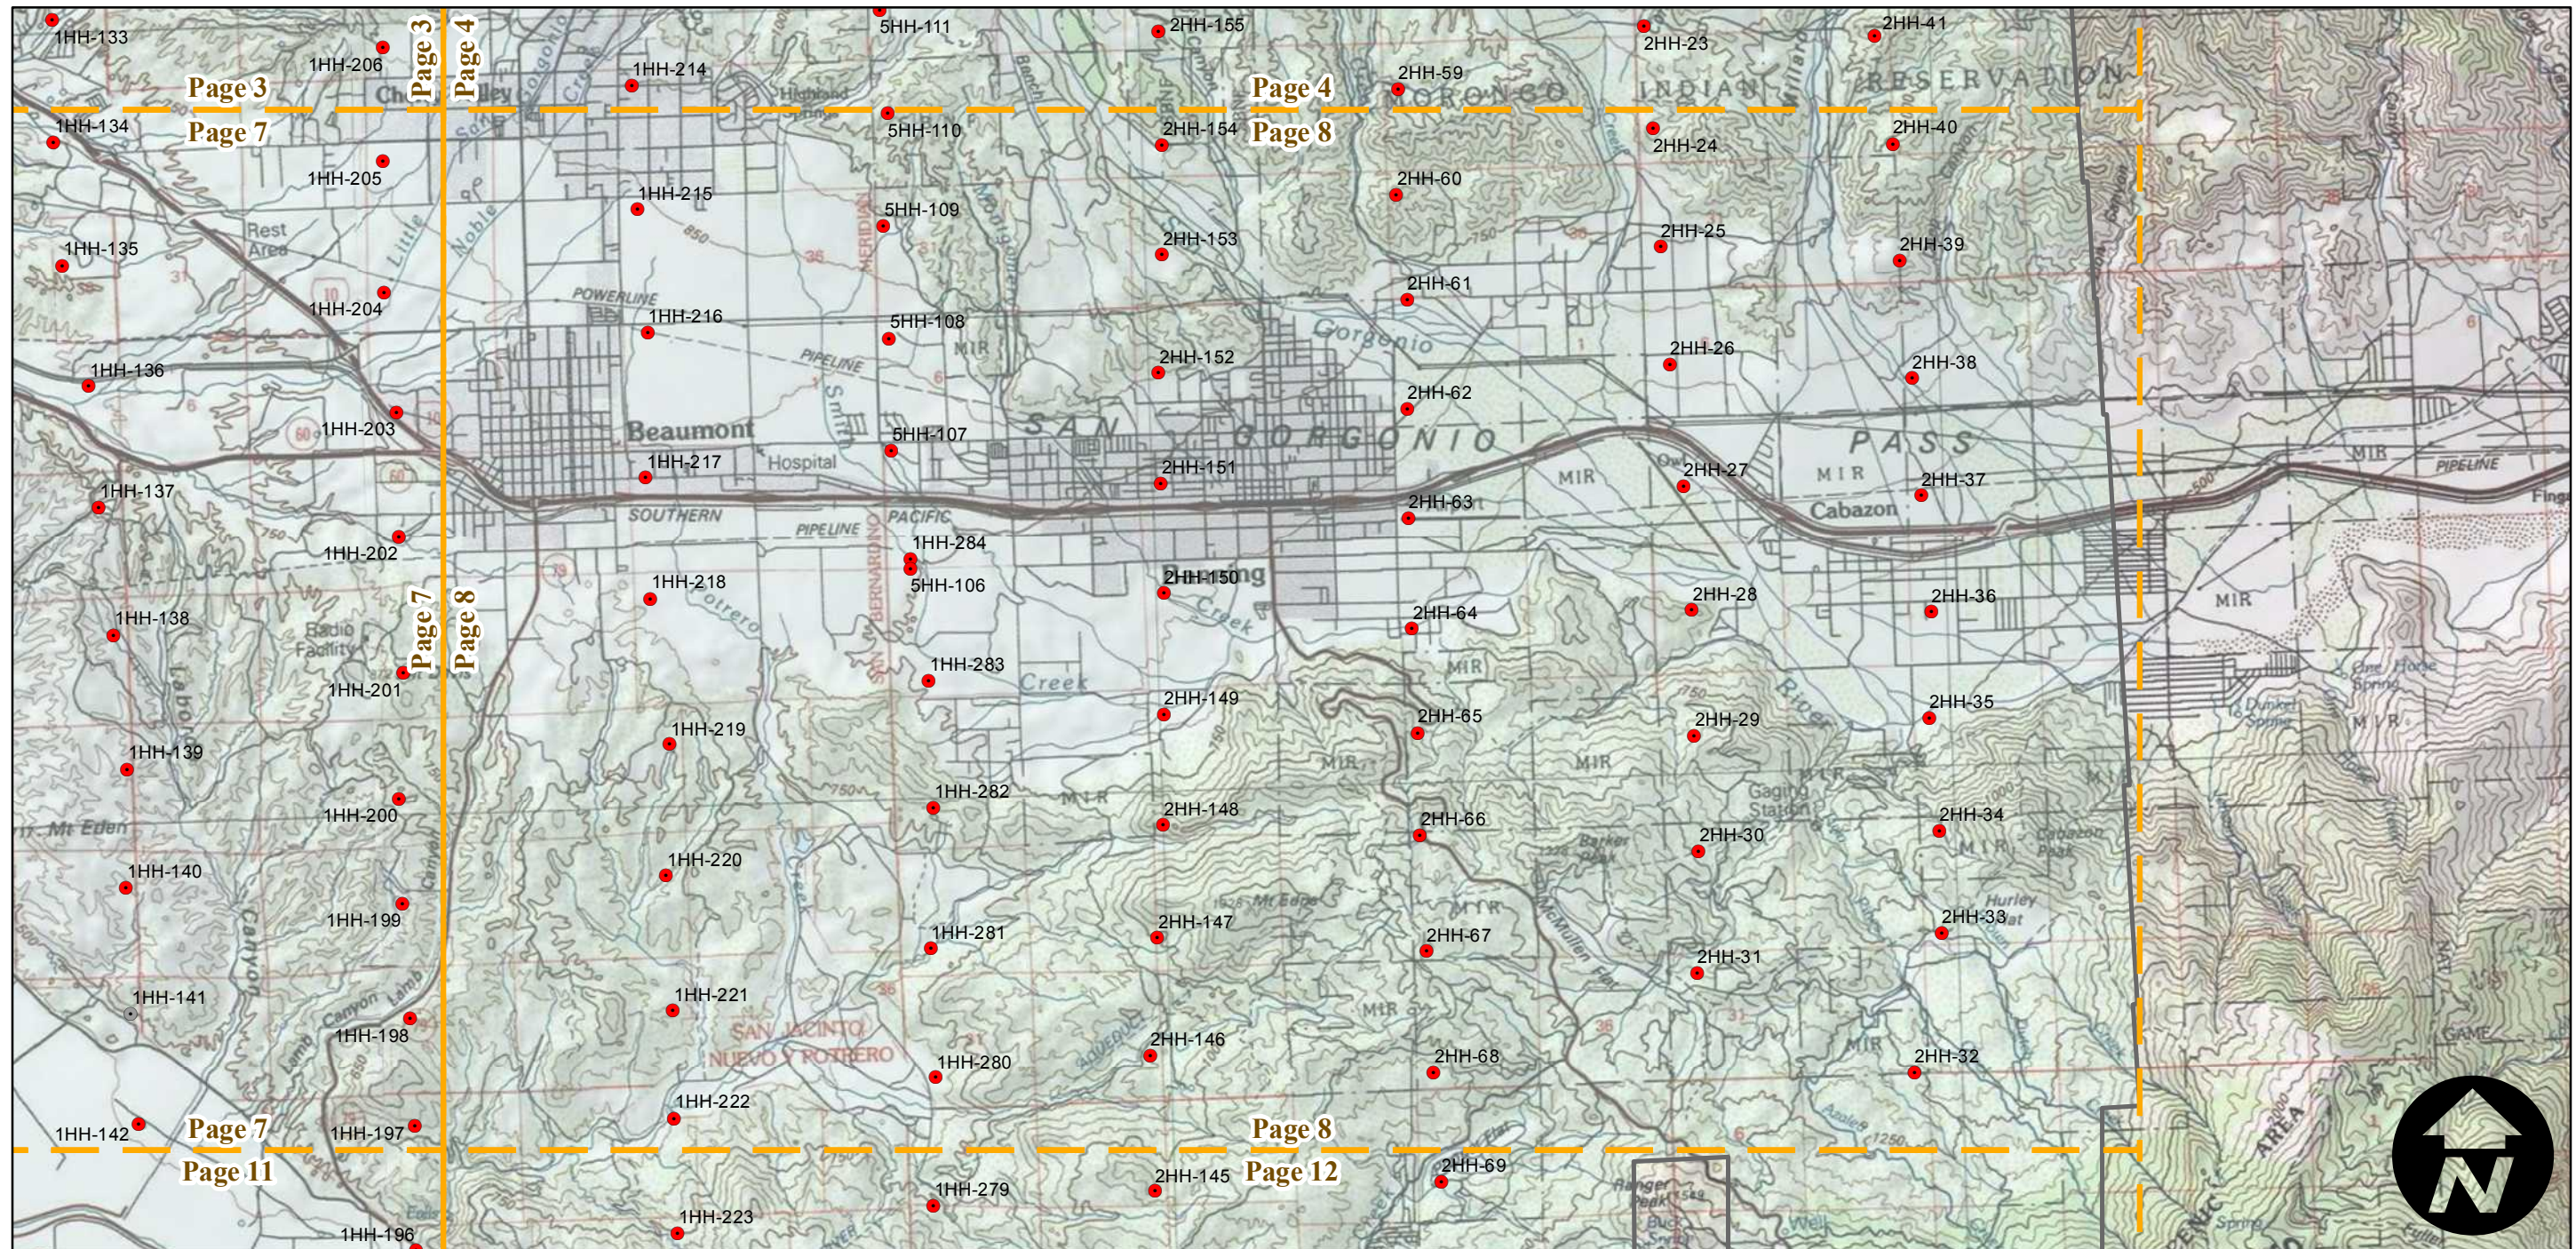

AXM-1967

Counties: Riverside
Flight date(s): 01-01-1967 to 12-31-1967
Scale: 1:20,000
Overlap: 60%

Complete Metadata:
<http://www.library.ucsb.edu/mil/aerial-photography-tools>

- MIL owns frame
- MIL does not own frame