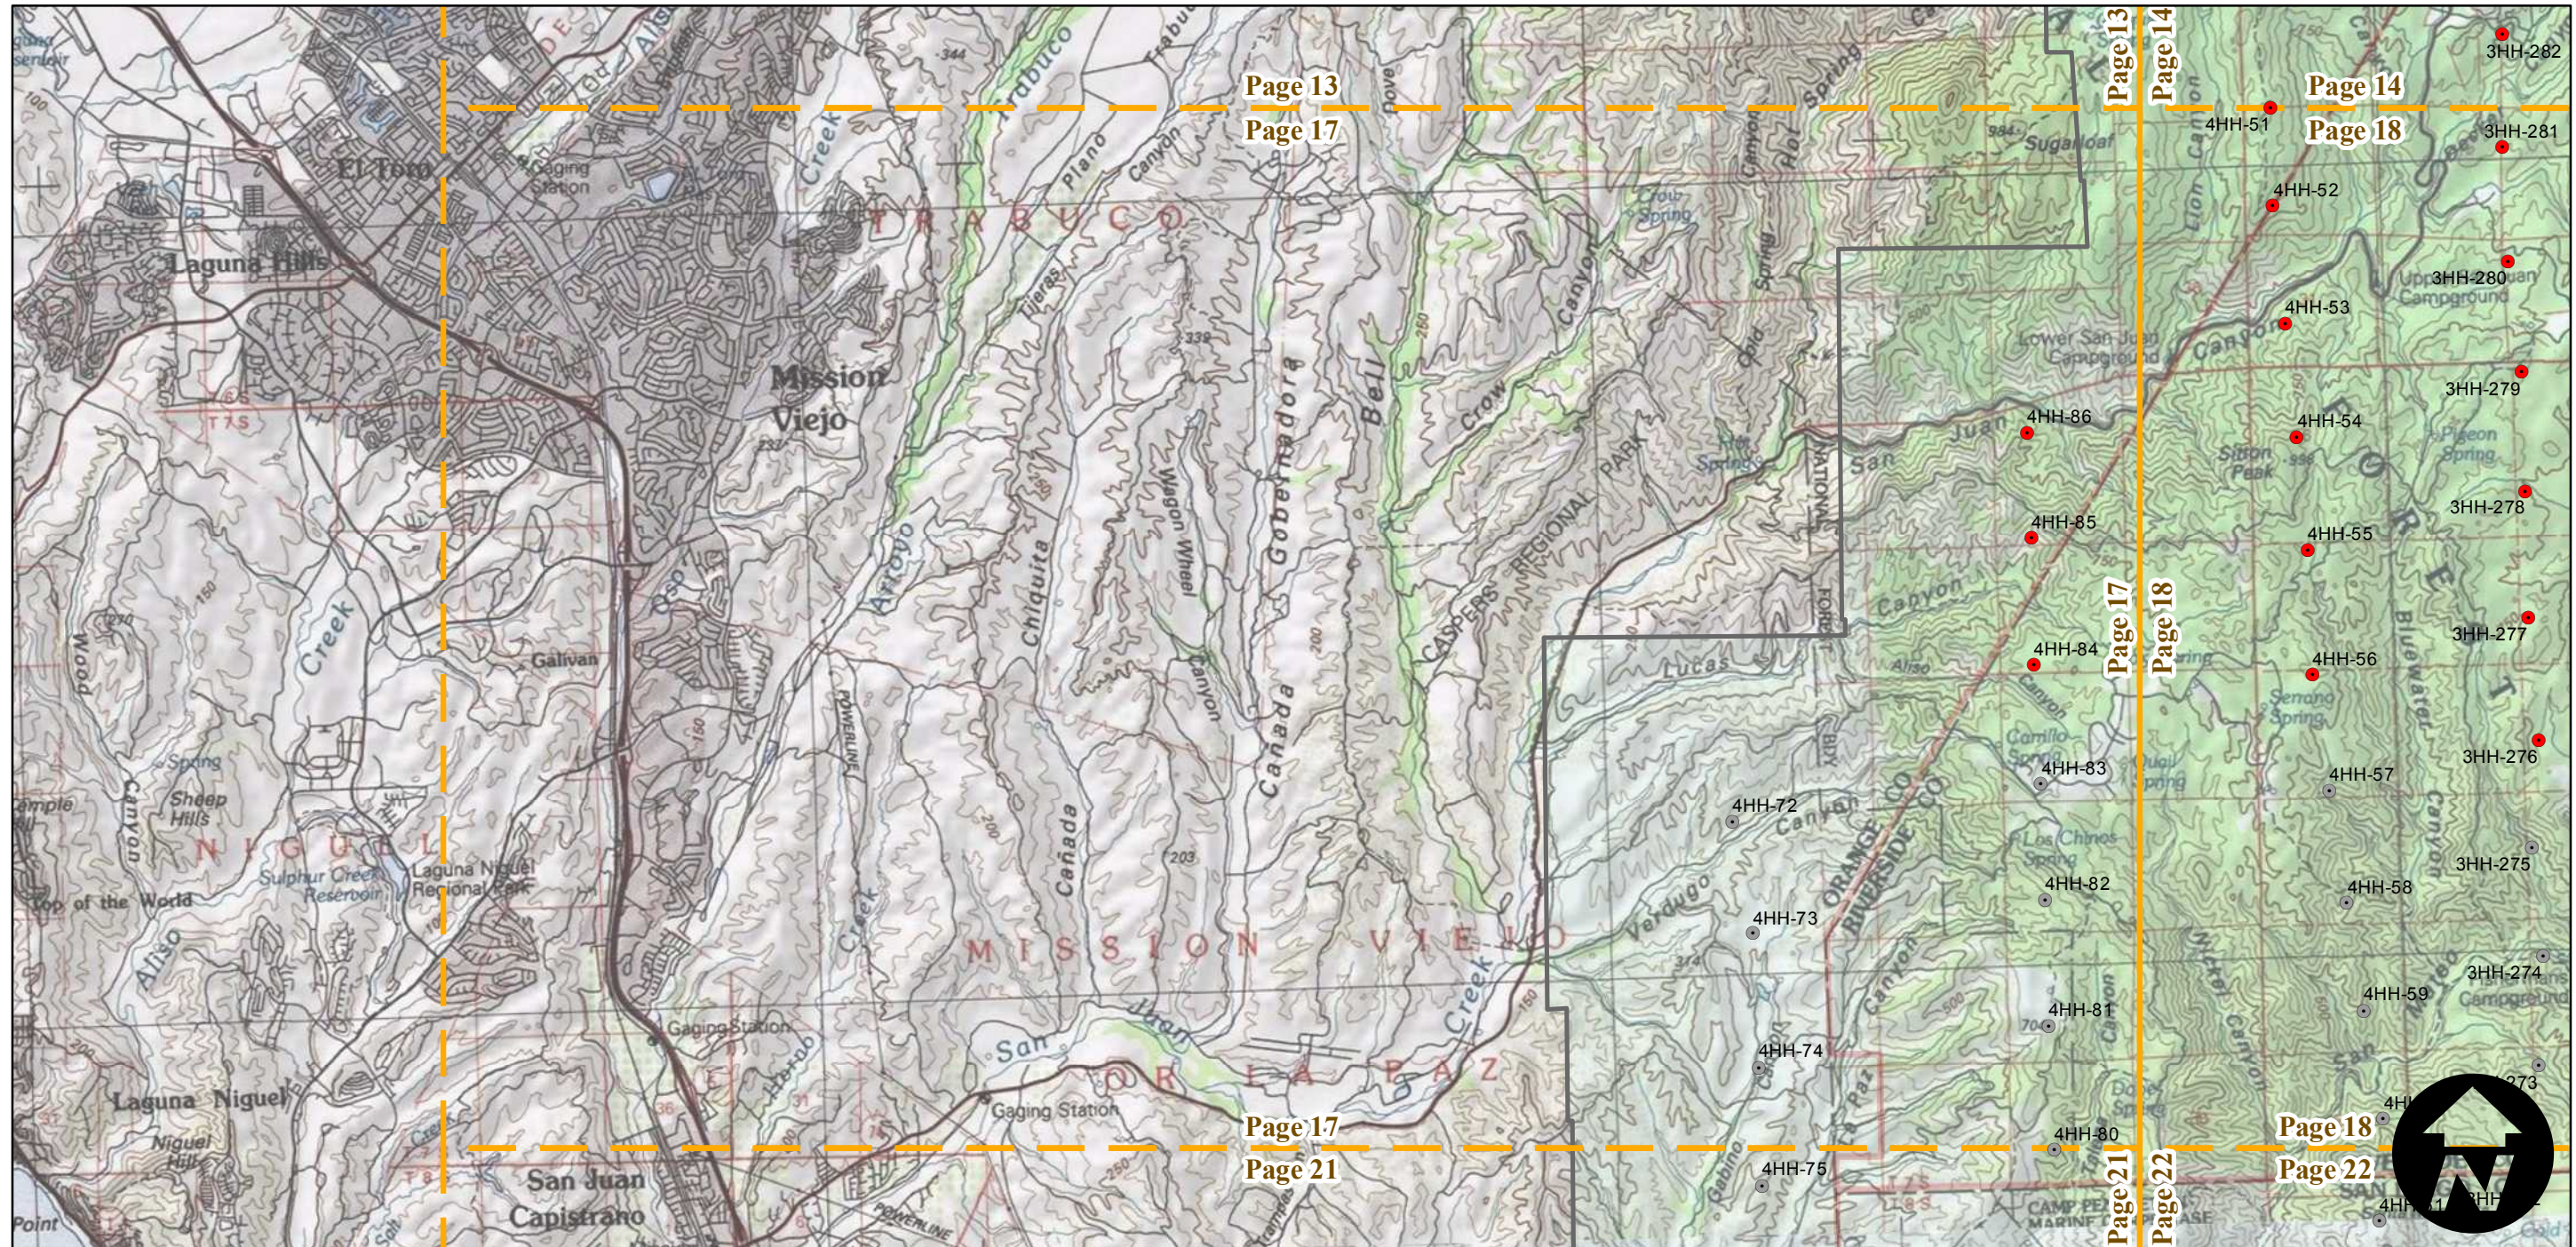

AXM-1967

Counties: Riverside
Flight date(s): 01-01-1967 to 12-31-1967
Scale: 1:20,000
Overlap: 60%

Complete Metadata:
<http://www.library.ucsb.edu/mil/aerial-photography-tools>

- MIL owns frame
- MIL does not own frame

0   1.25   2.5   5 Miles

Index to Aerial Photography
Page 17 of 24

Scale of this index: 1:85,000