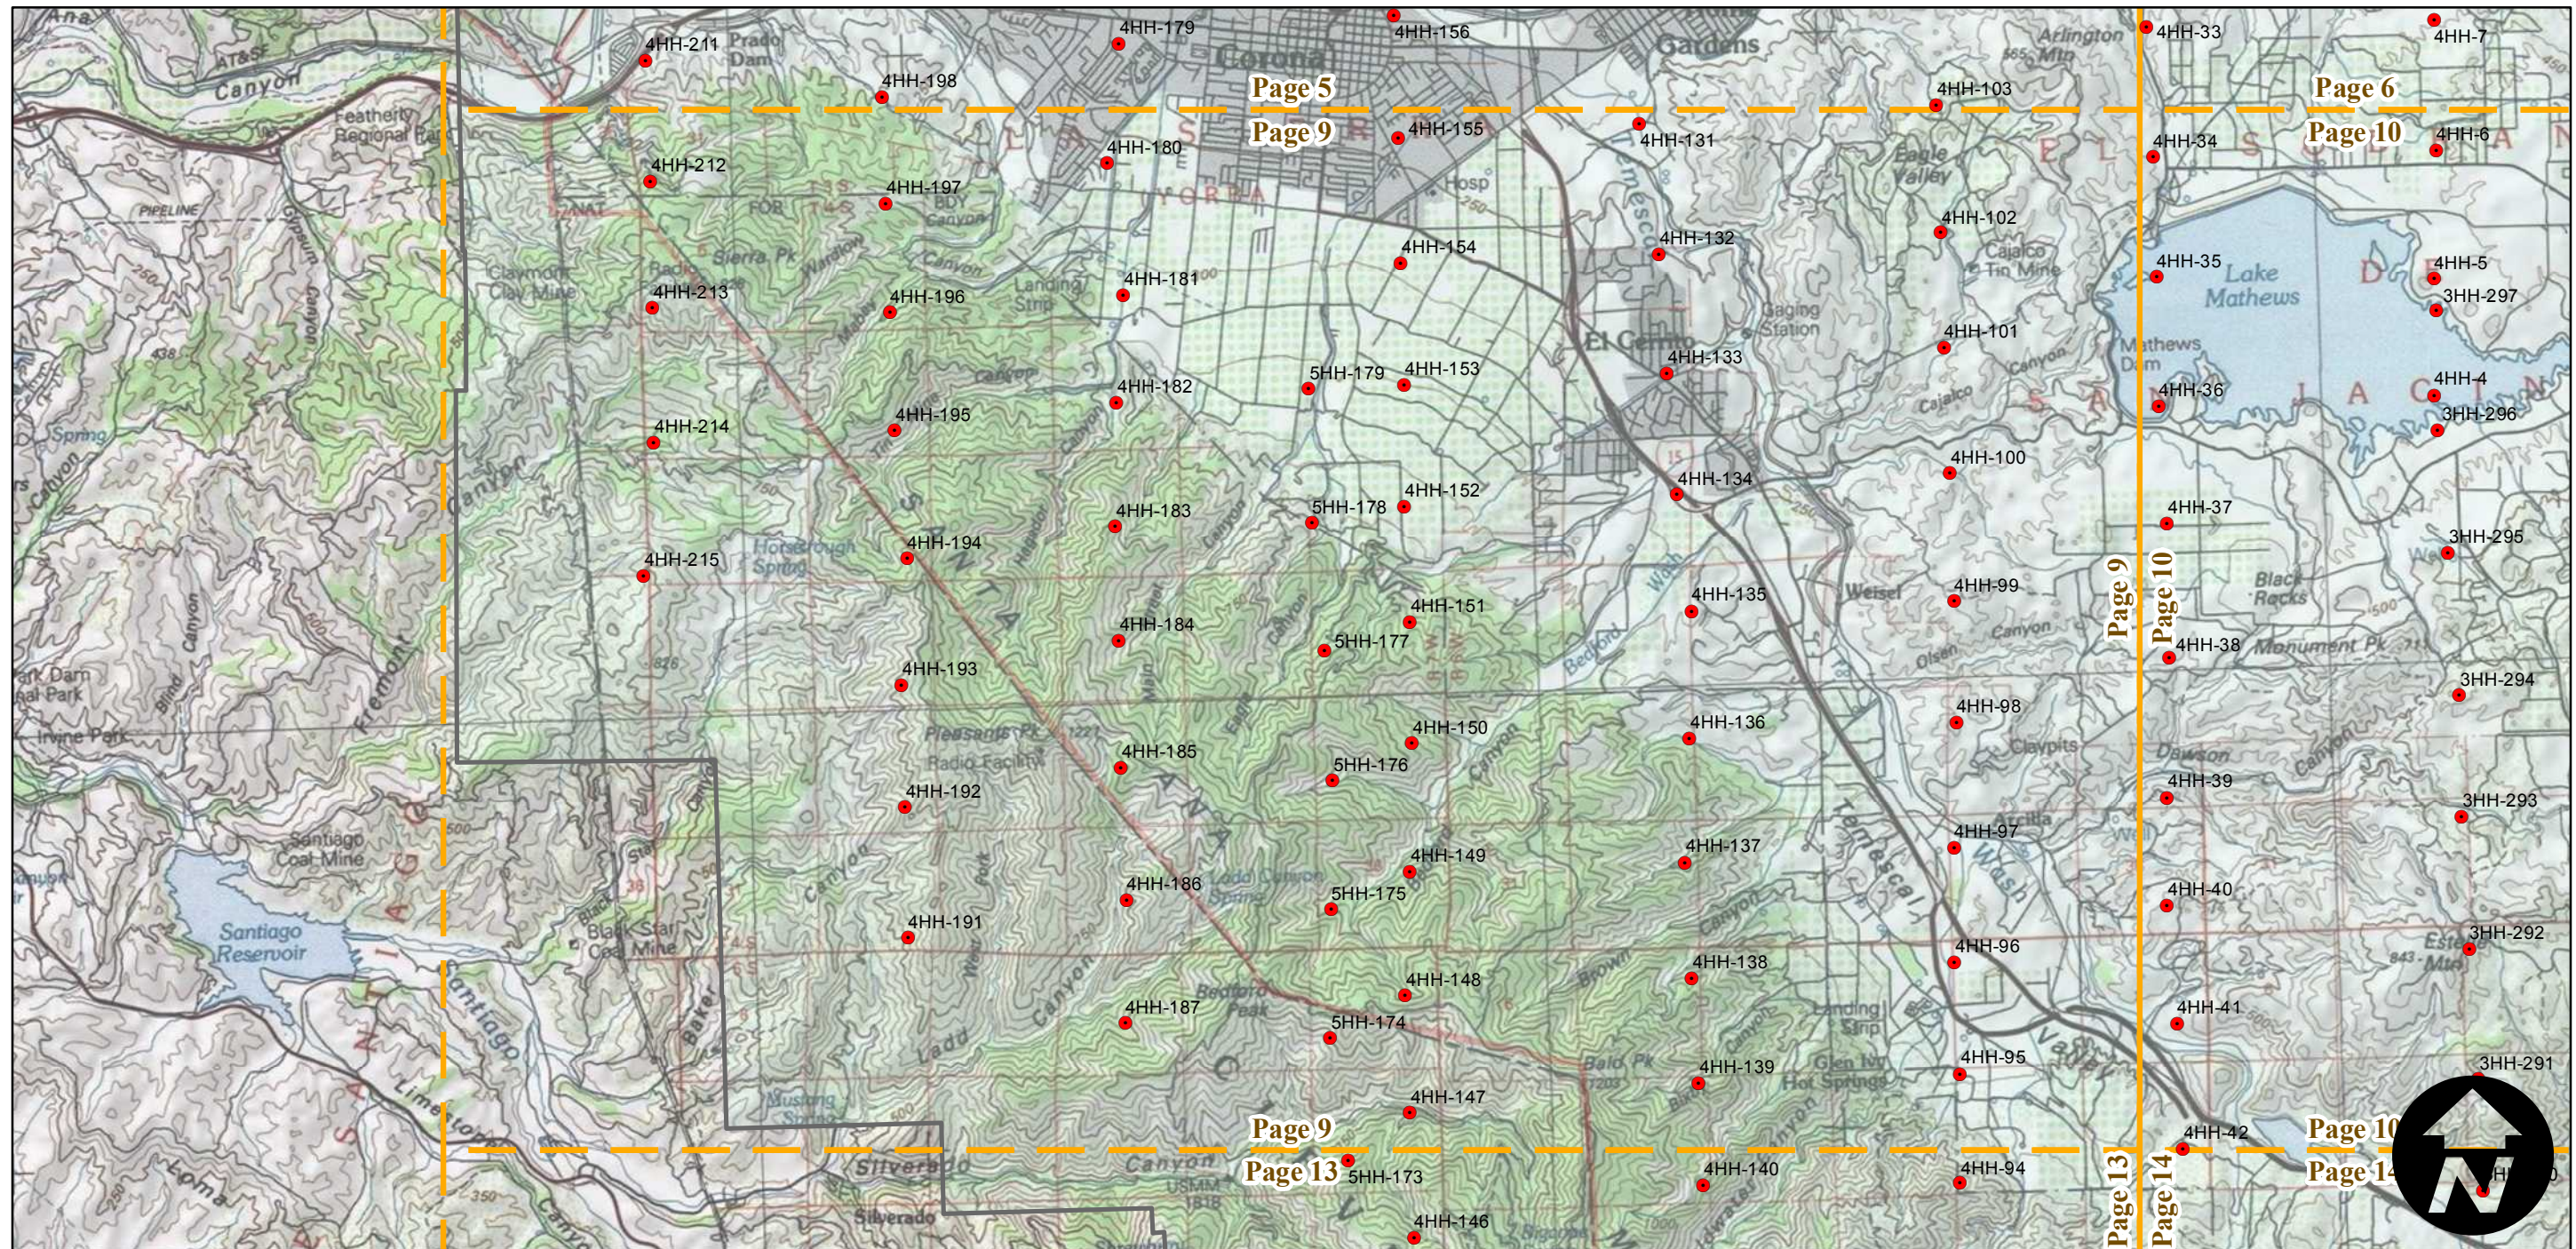

AXM-1967

Counties: Riverside
Flight date(s): 01-01-1967 to 12-31-1967
Scale: 1:20,000
Overlap: 60%

Complete Metadata:
<http://www.library.ucsb.edu/mil/aerial-photography-tools>

- MIL owns frame
- MIL does not own frame