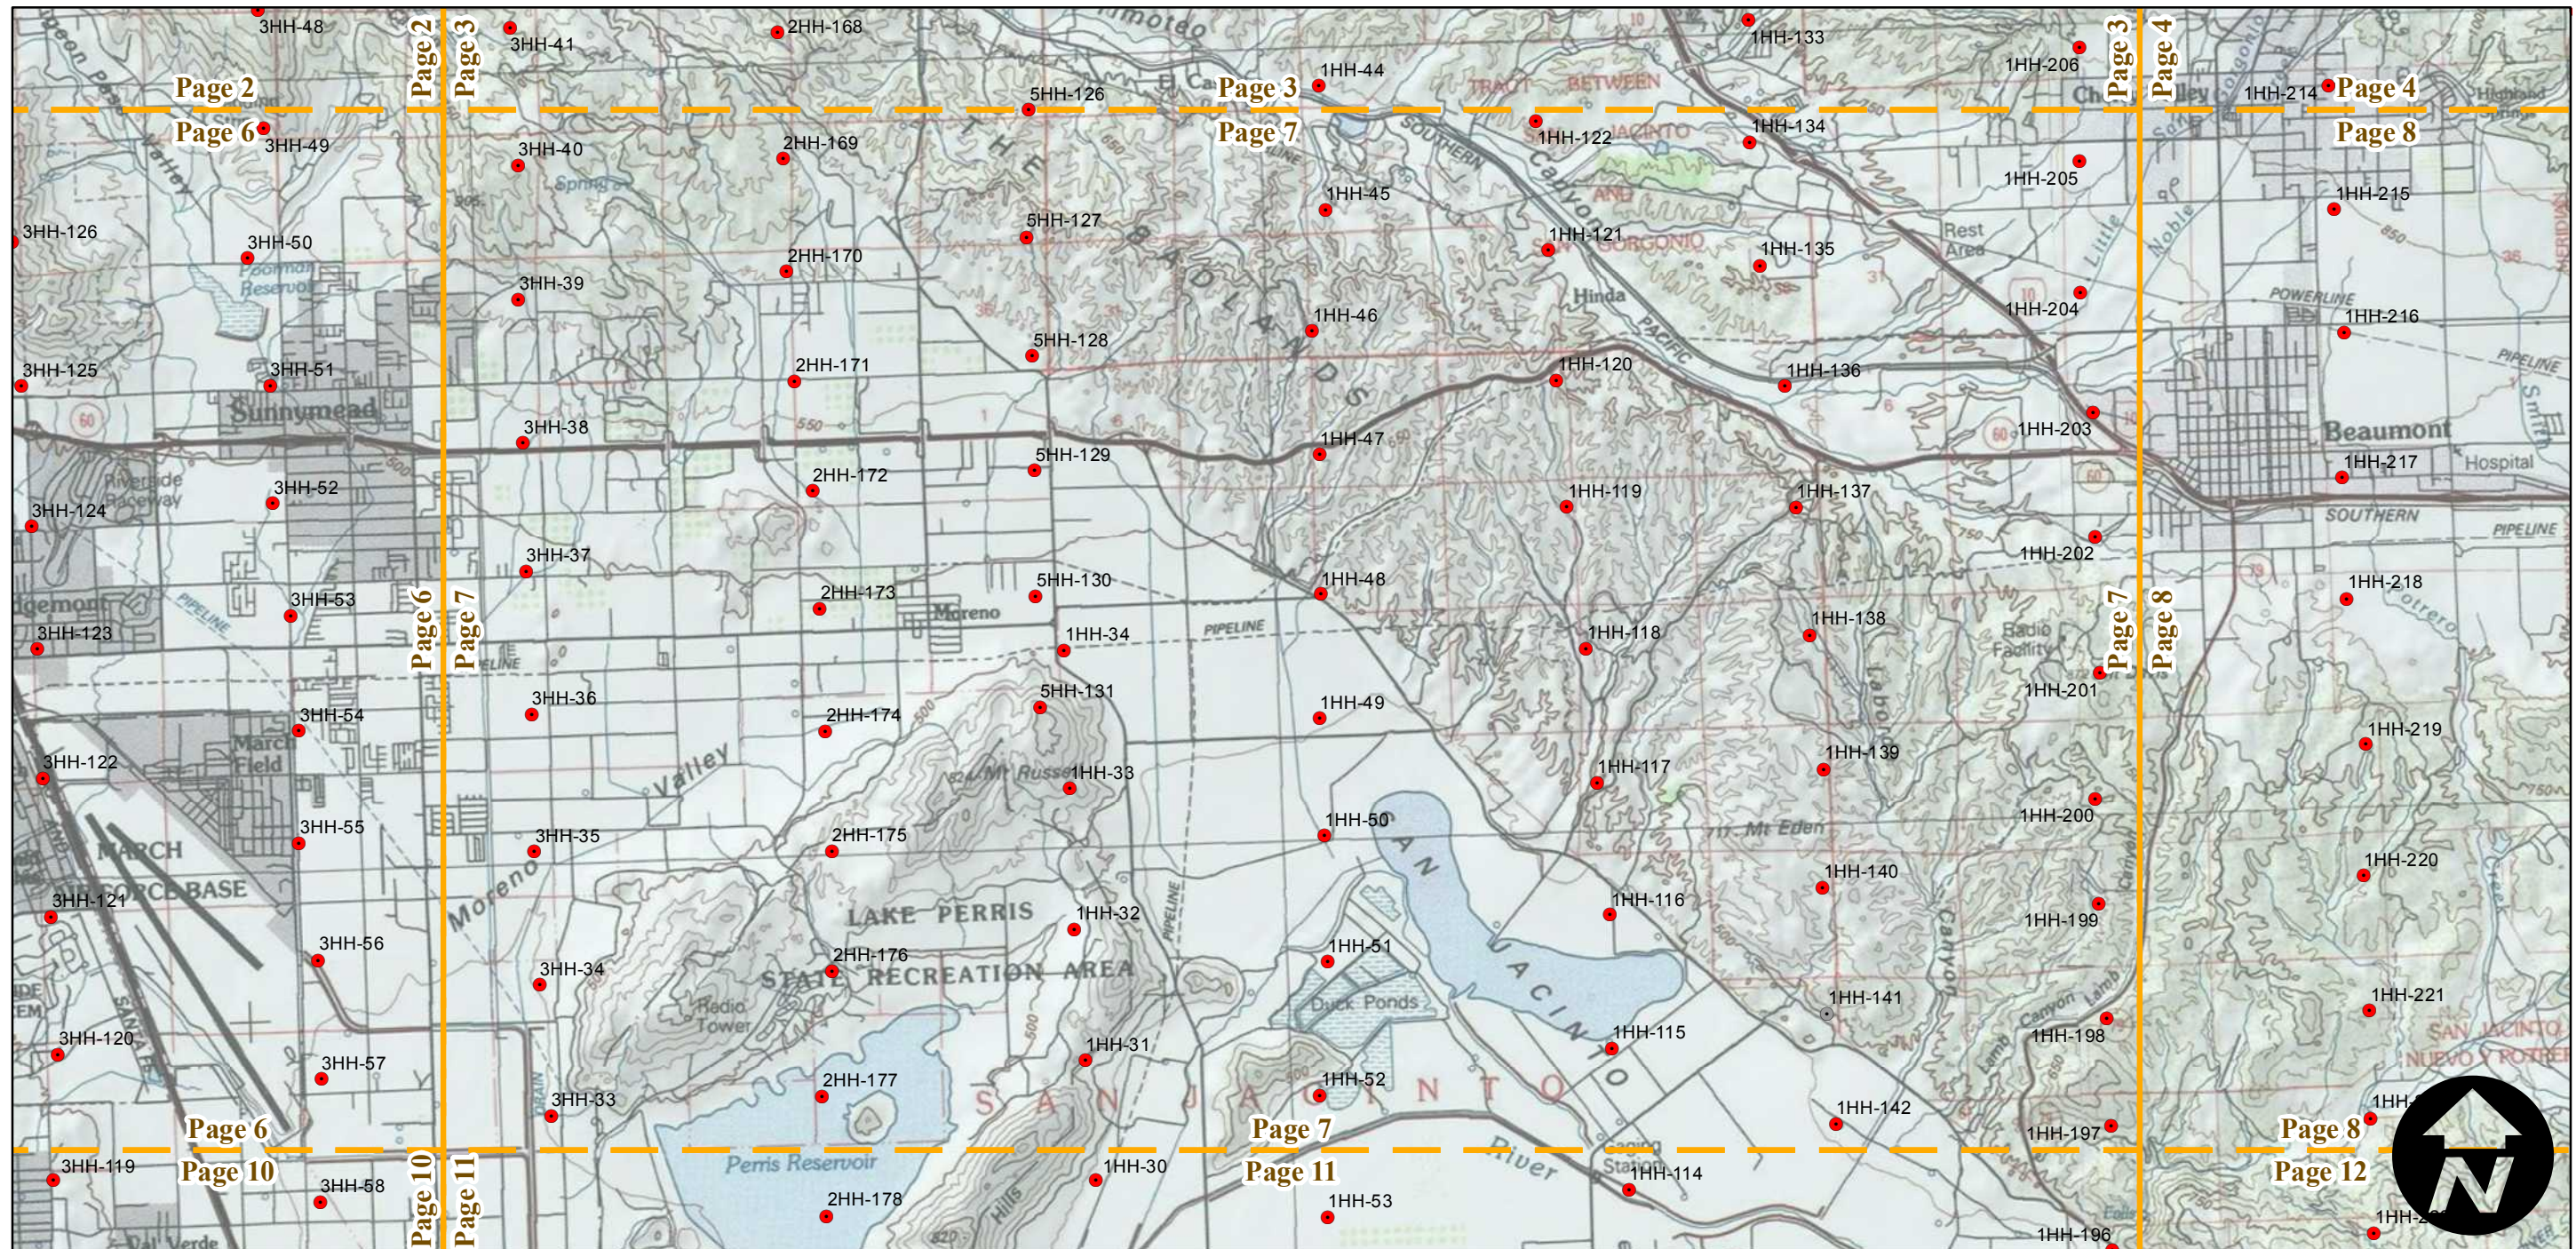

AXM-1967

Counties: Riverside
Flight date(s): 01-01-1967 to 12-31-1967
Scale: 1:20,000
Overlap: 60%

Complete Metadata:
<http://www.library.ucsb.edu/mil/aerial-photography-tools>

- MIL owns frame
- MIL does not own frame