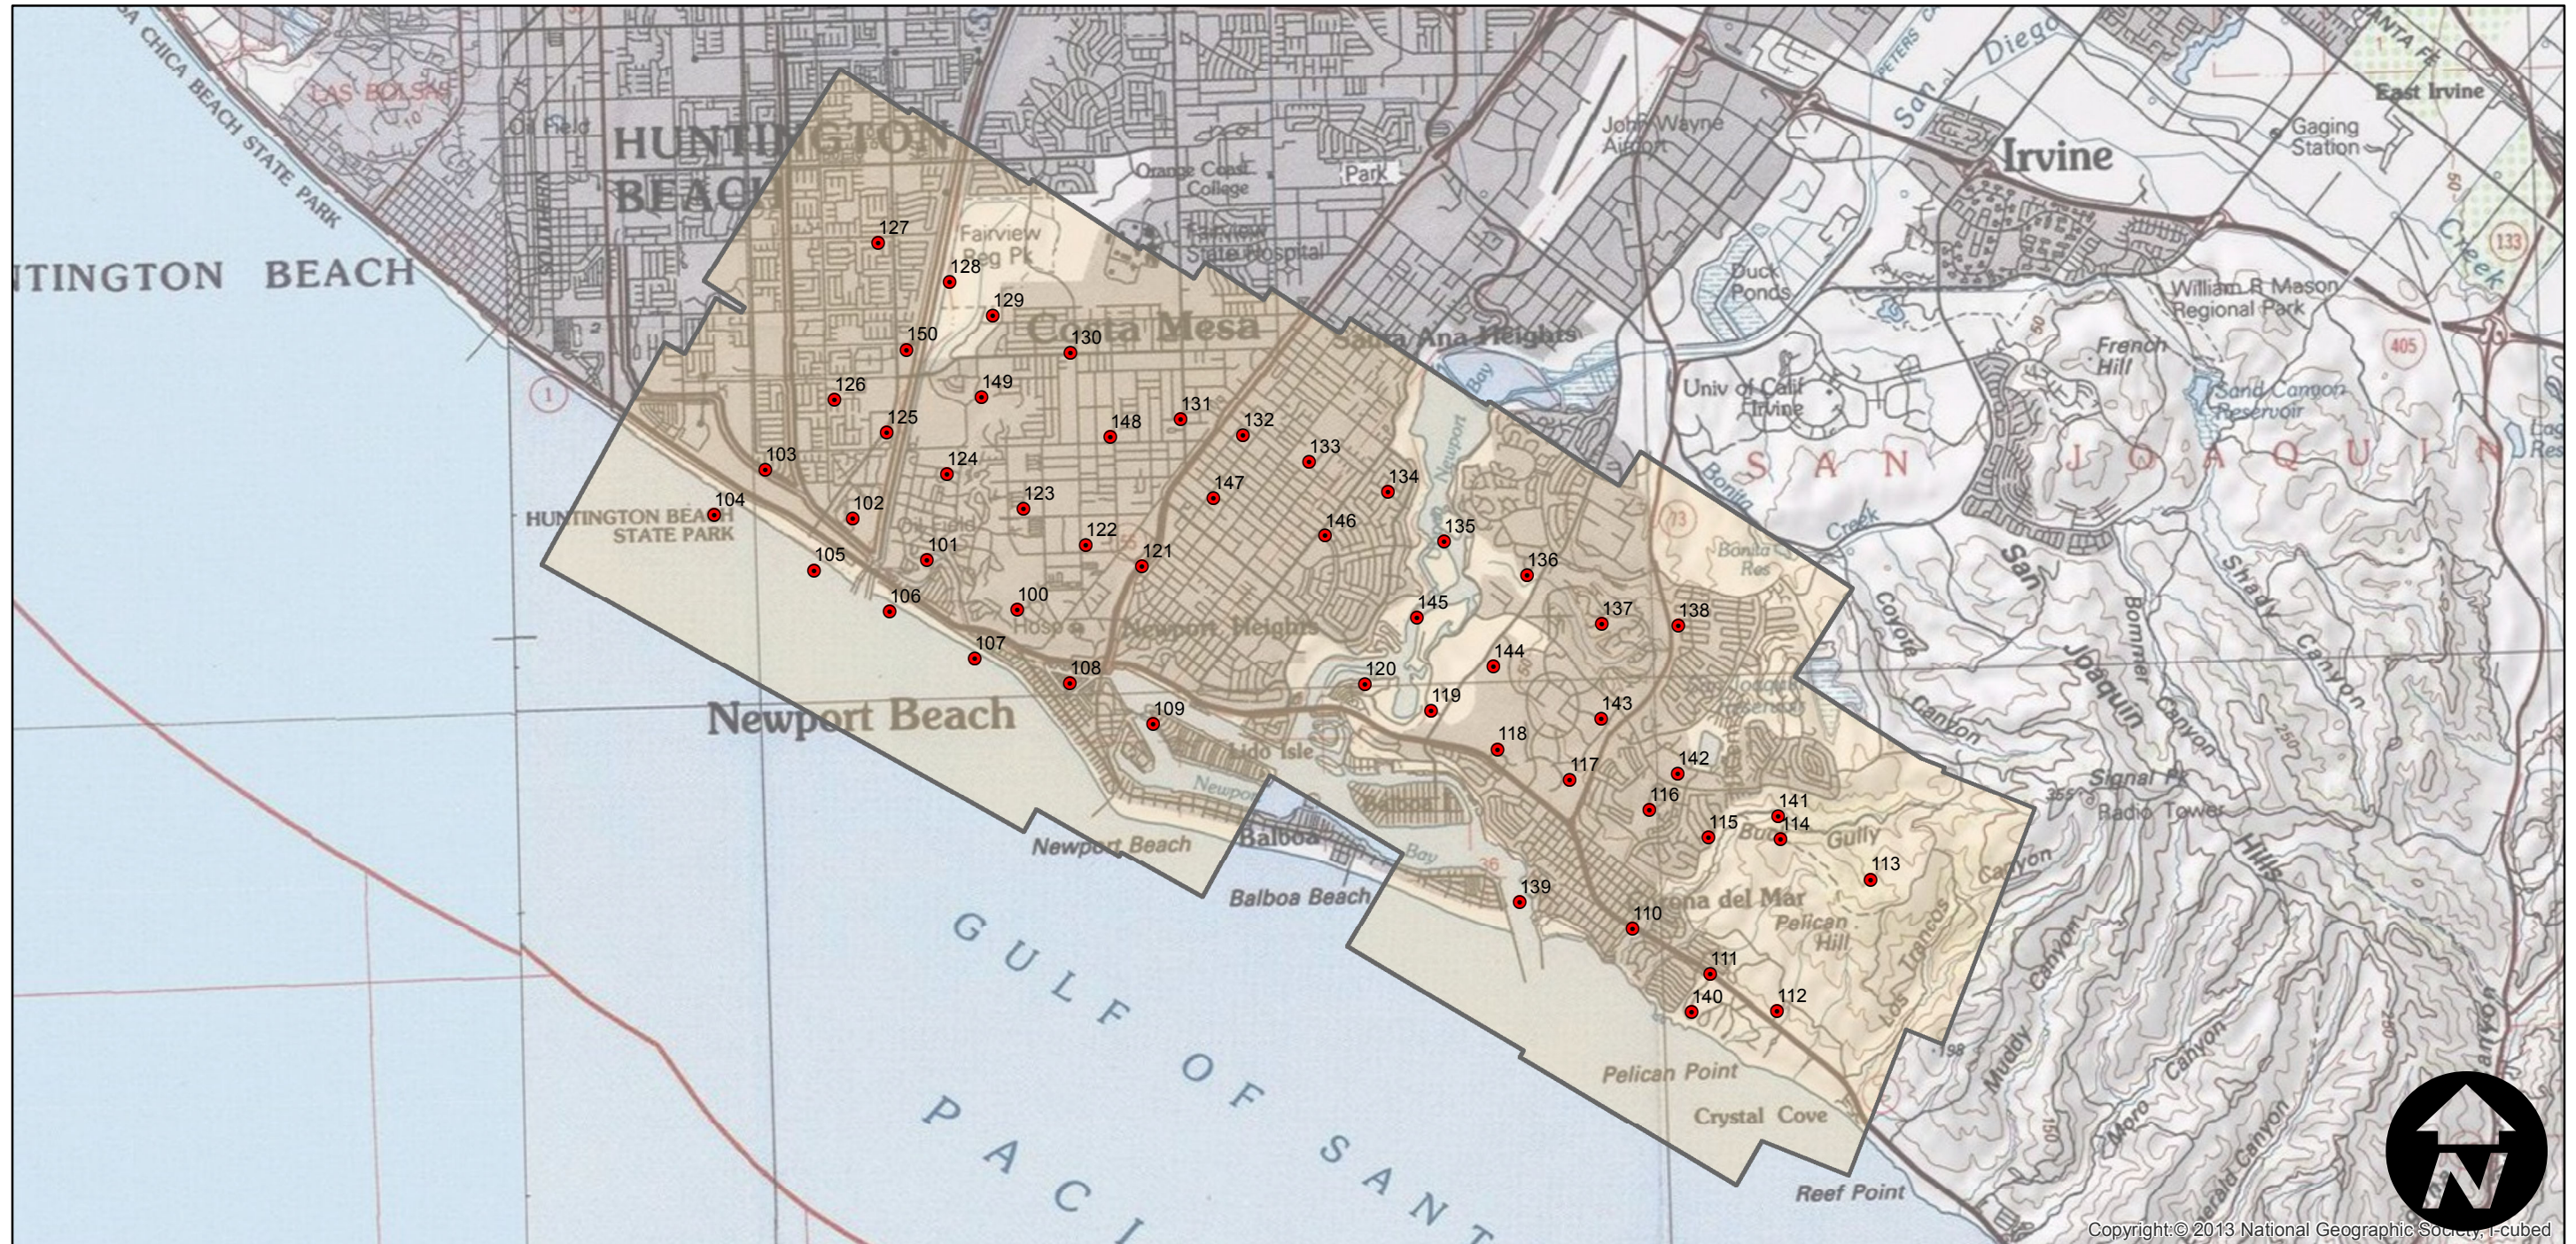

AMI-OC-47

Counties: Orange
Flight date(s): 09-01-1947 to 09-30-1947
Scale: 1:12,000
Overlap: 60%

Note: Newport Beach and Costa Mesa Area.

FLIGHT LOCATION

Complete Metadata:
<http://www.library.ucsb.edu/mil/aerial-photography-tools>

0 1 2 4 Miles

Index to Aerial Photography
Page 1 of 1

Scale of this index: 1:75,000

Copyright © 2013 National Geographic Society, I-cubed