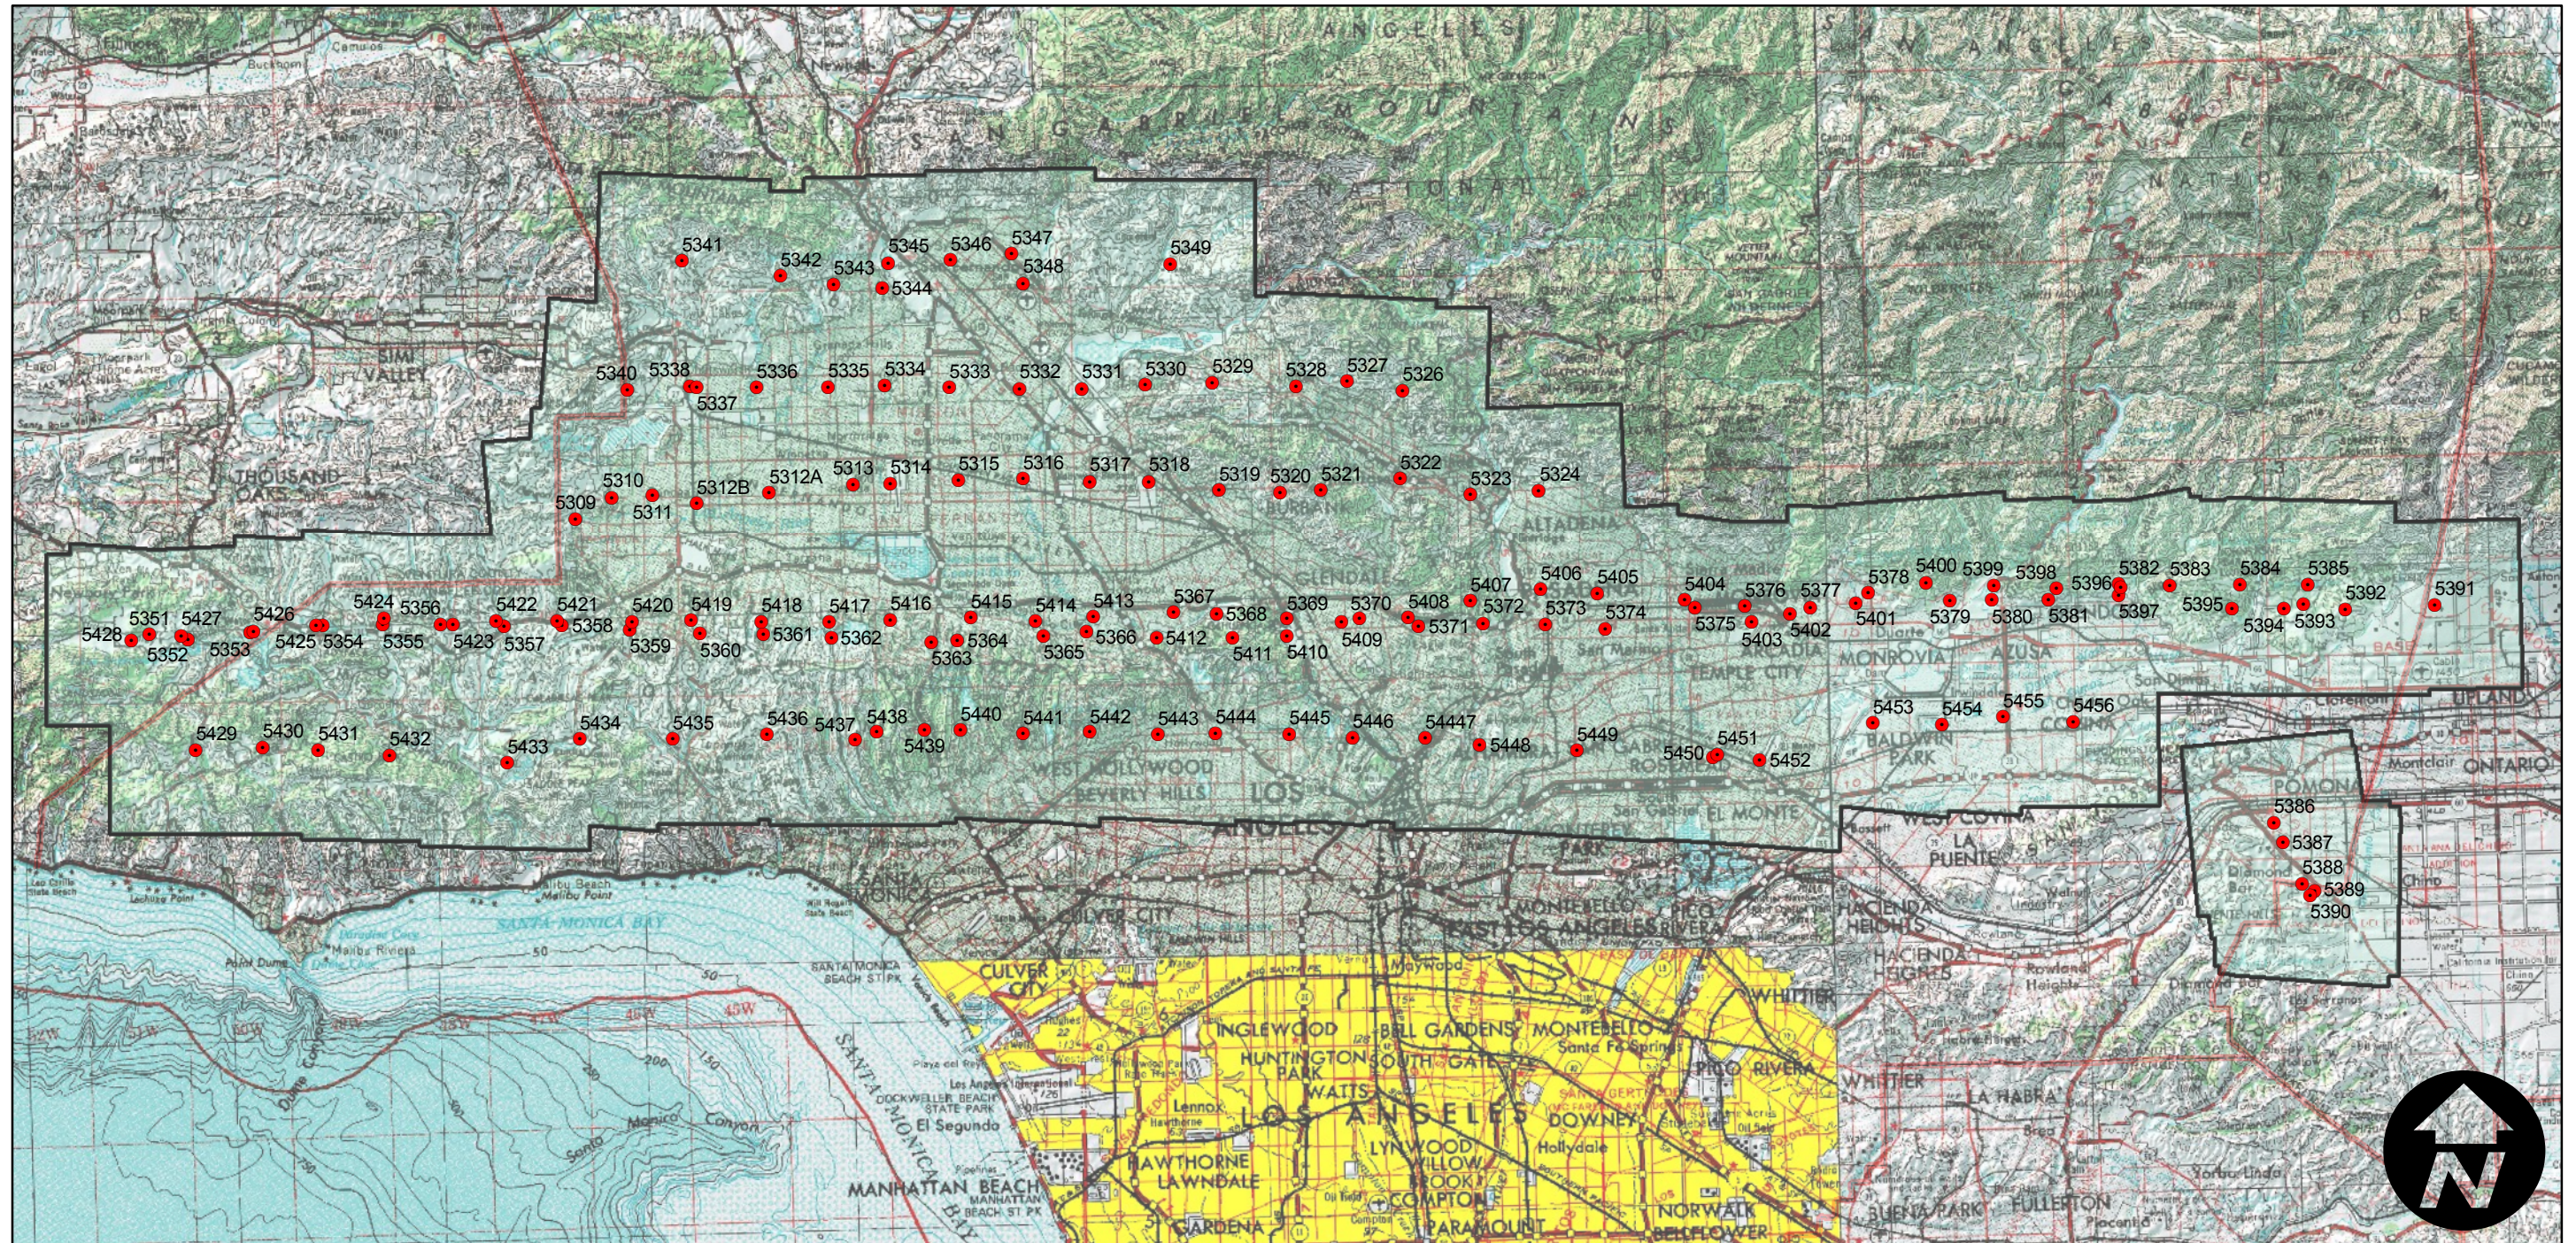

AMI-LA-70

Counties: Los Angeles
Flight dates: 12-03-1970 to 12-10-1970
Scale: 1:36,000
Overlap: 20 - 60%

Complete Metadata:
<http://www.library.ucsb.edu/mil/aerial-photography-tools>

FLIGHT LOCATION

0 5 10 20 Miles

Scale of this index: 1:325,000