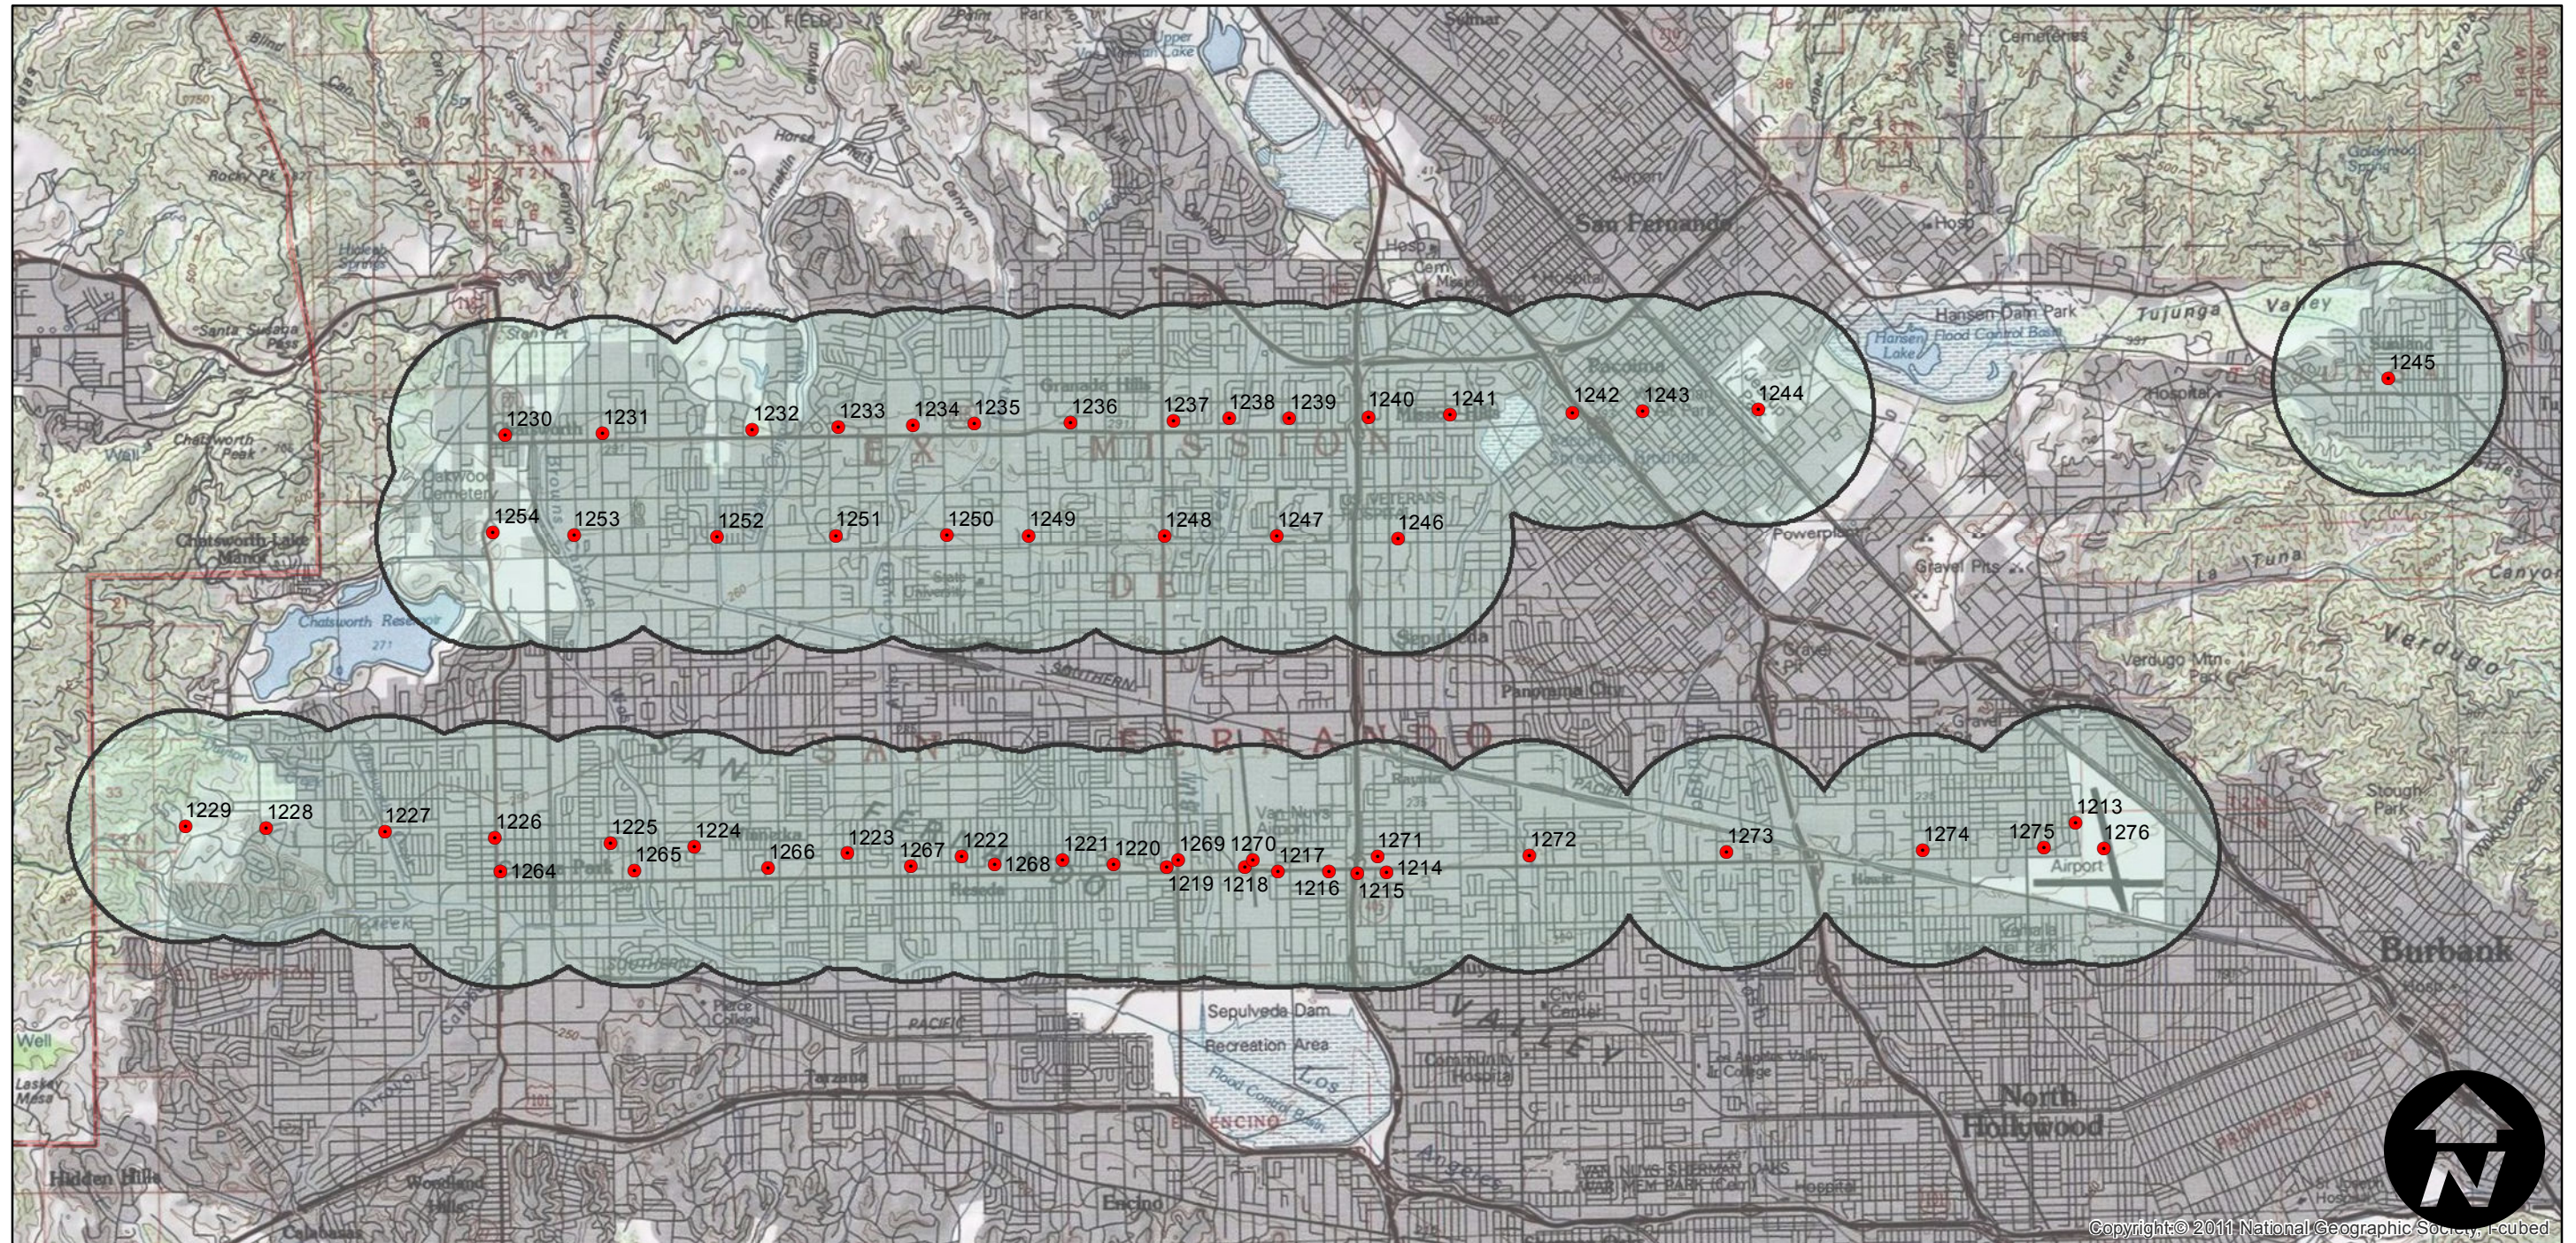

AMI-LA-66

Counties: Los Angeles
Flight date(s): 12/16/1966
Scale: 1:14,400
Overlap: 60%

Note: North Hollywood (vicinity of Burbank Airport) to Canoga Park;
Chatsworth to Pacoima.

Complete Metadata:
<http://www.library.ucsb.edu/mil/aerial-photography-tools>

0 1.25 2.5 5 Miles

Index to Aerial Photography
Page 1 of 1

Scale of this index: 1:95,000

Copyright © 2011 National Geographic Society, Inc.