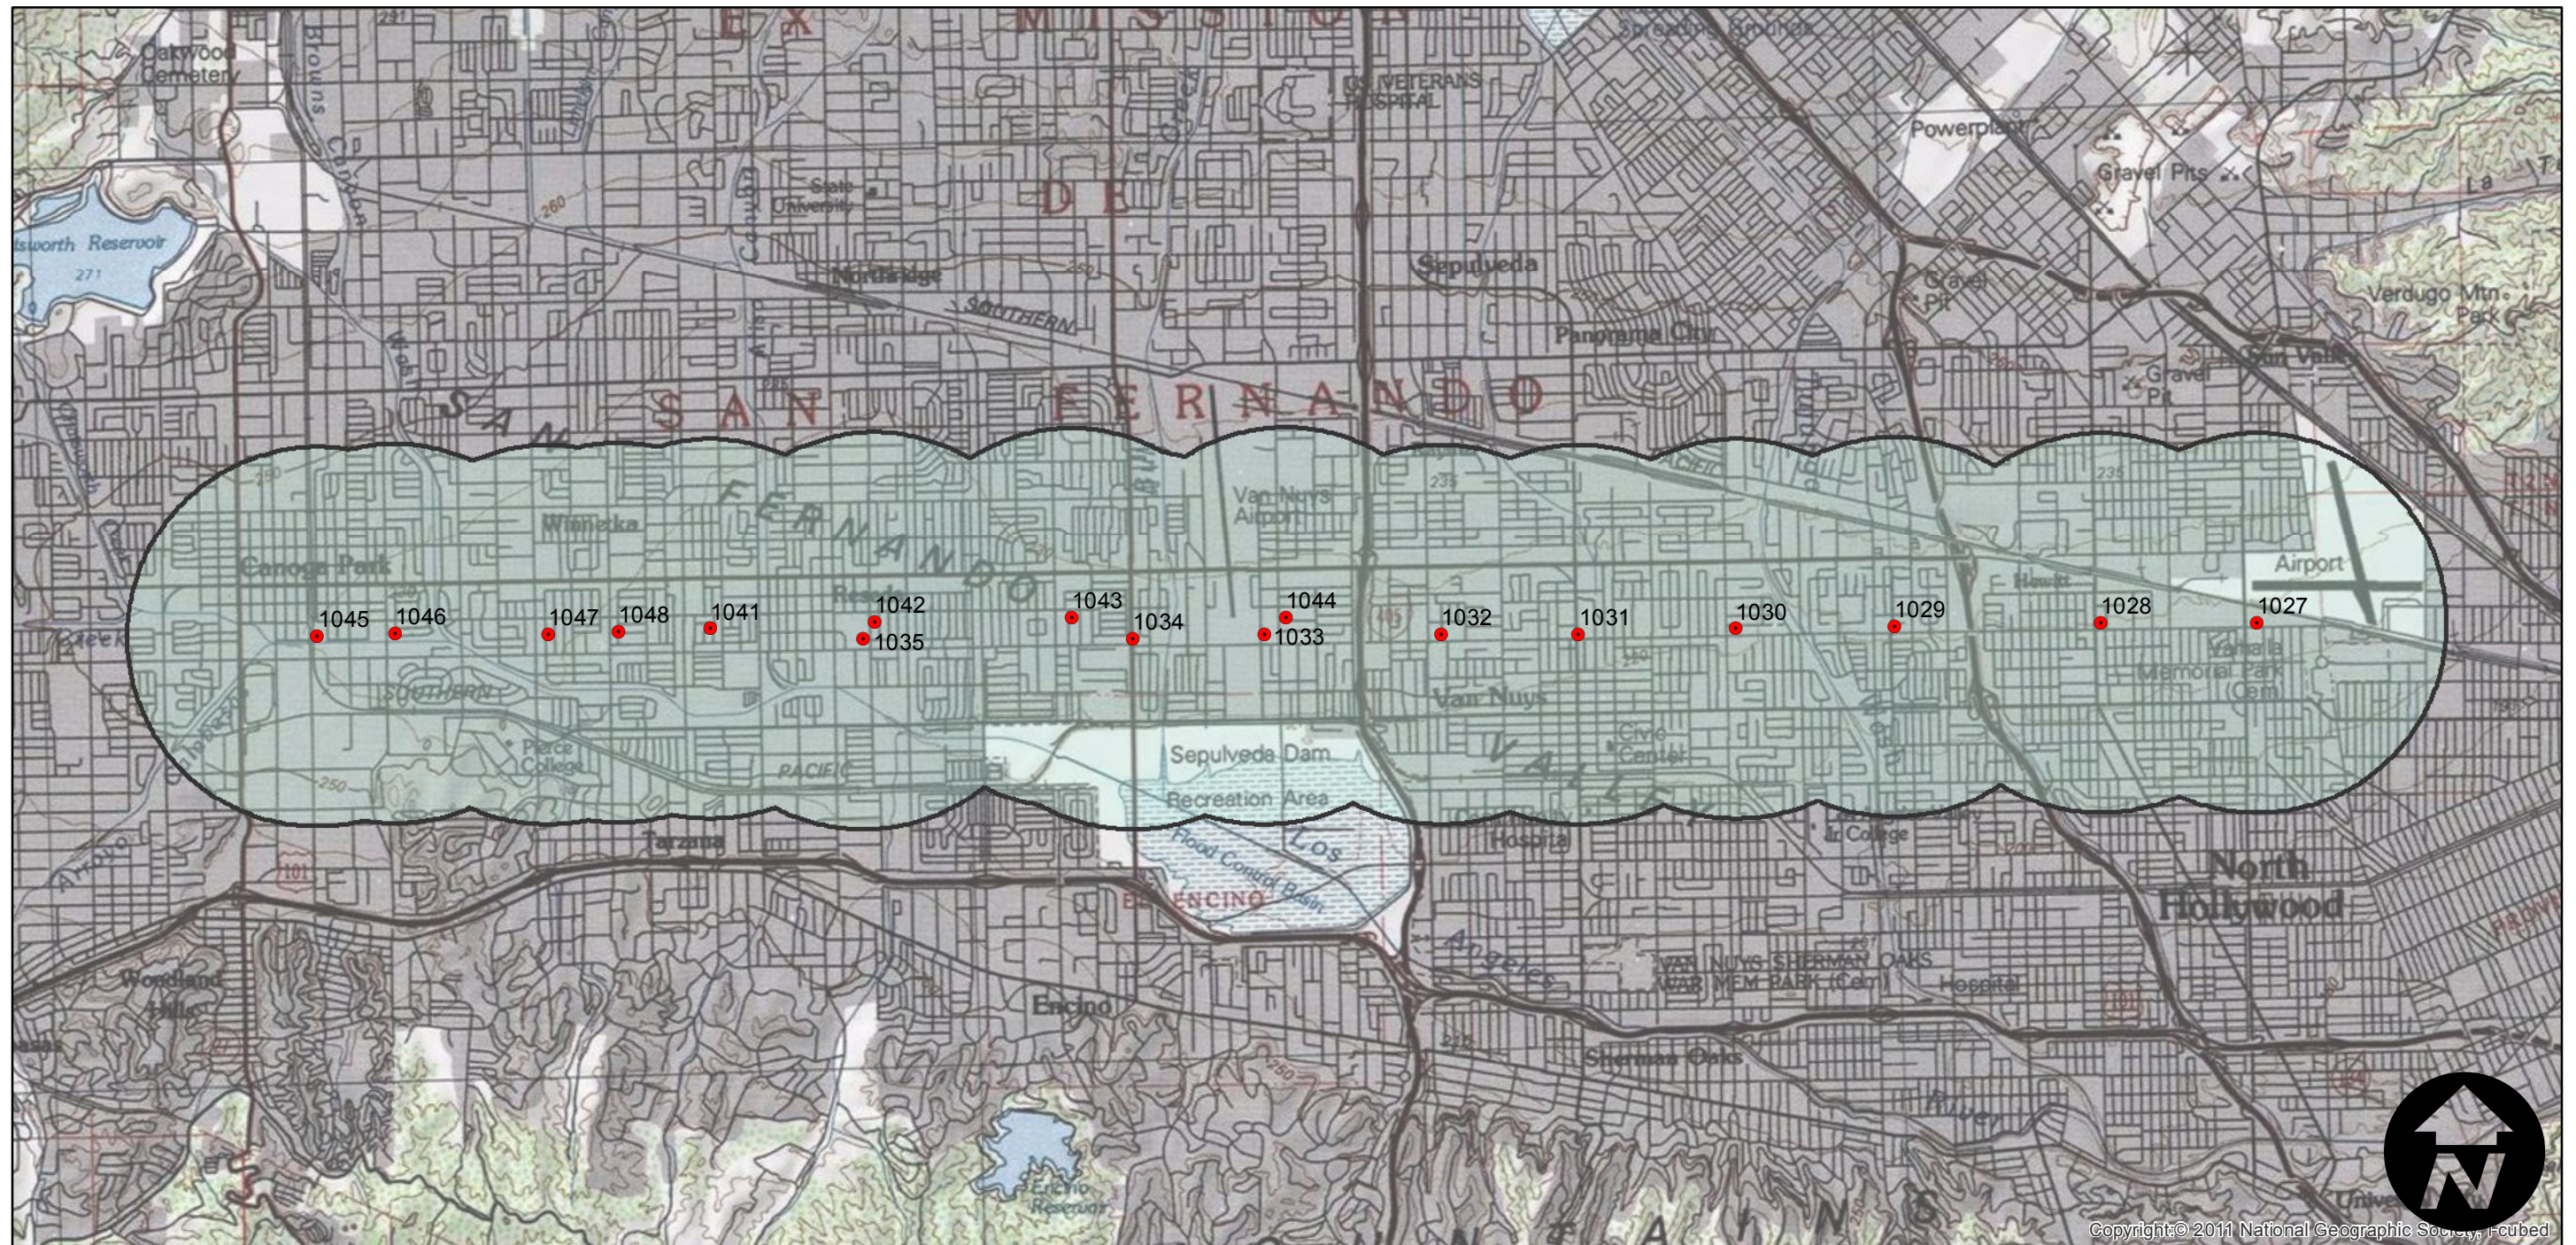

AMI-LA-65A

Counties: Los Angeles
Flight date(s): 12/26/1965
Scale: 1:18,000
Overlap: 60%

Note: North Hollywood (vicinity of Burbank Airport) to
Canoga Park

Complete Metadata:
<http://www.library.ucsb.edu/mil/aerial-photography-tools>

0 1.25 2.5 5 Miles

Index to Aerial Photography
Page 1 of 1

Scale of this index: 1:72,500

Copyright © 2011 National Geographic Society, Inc.