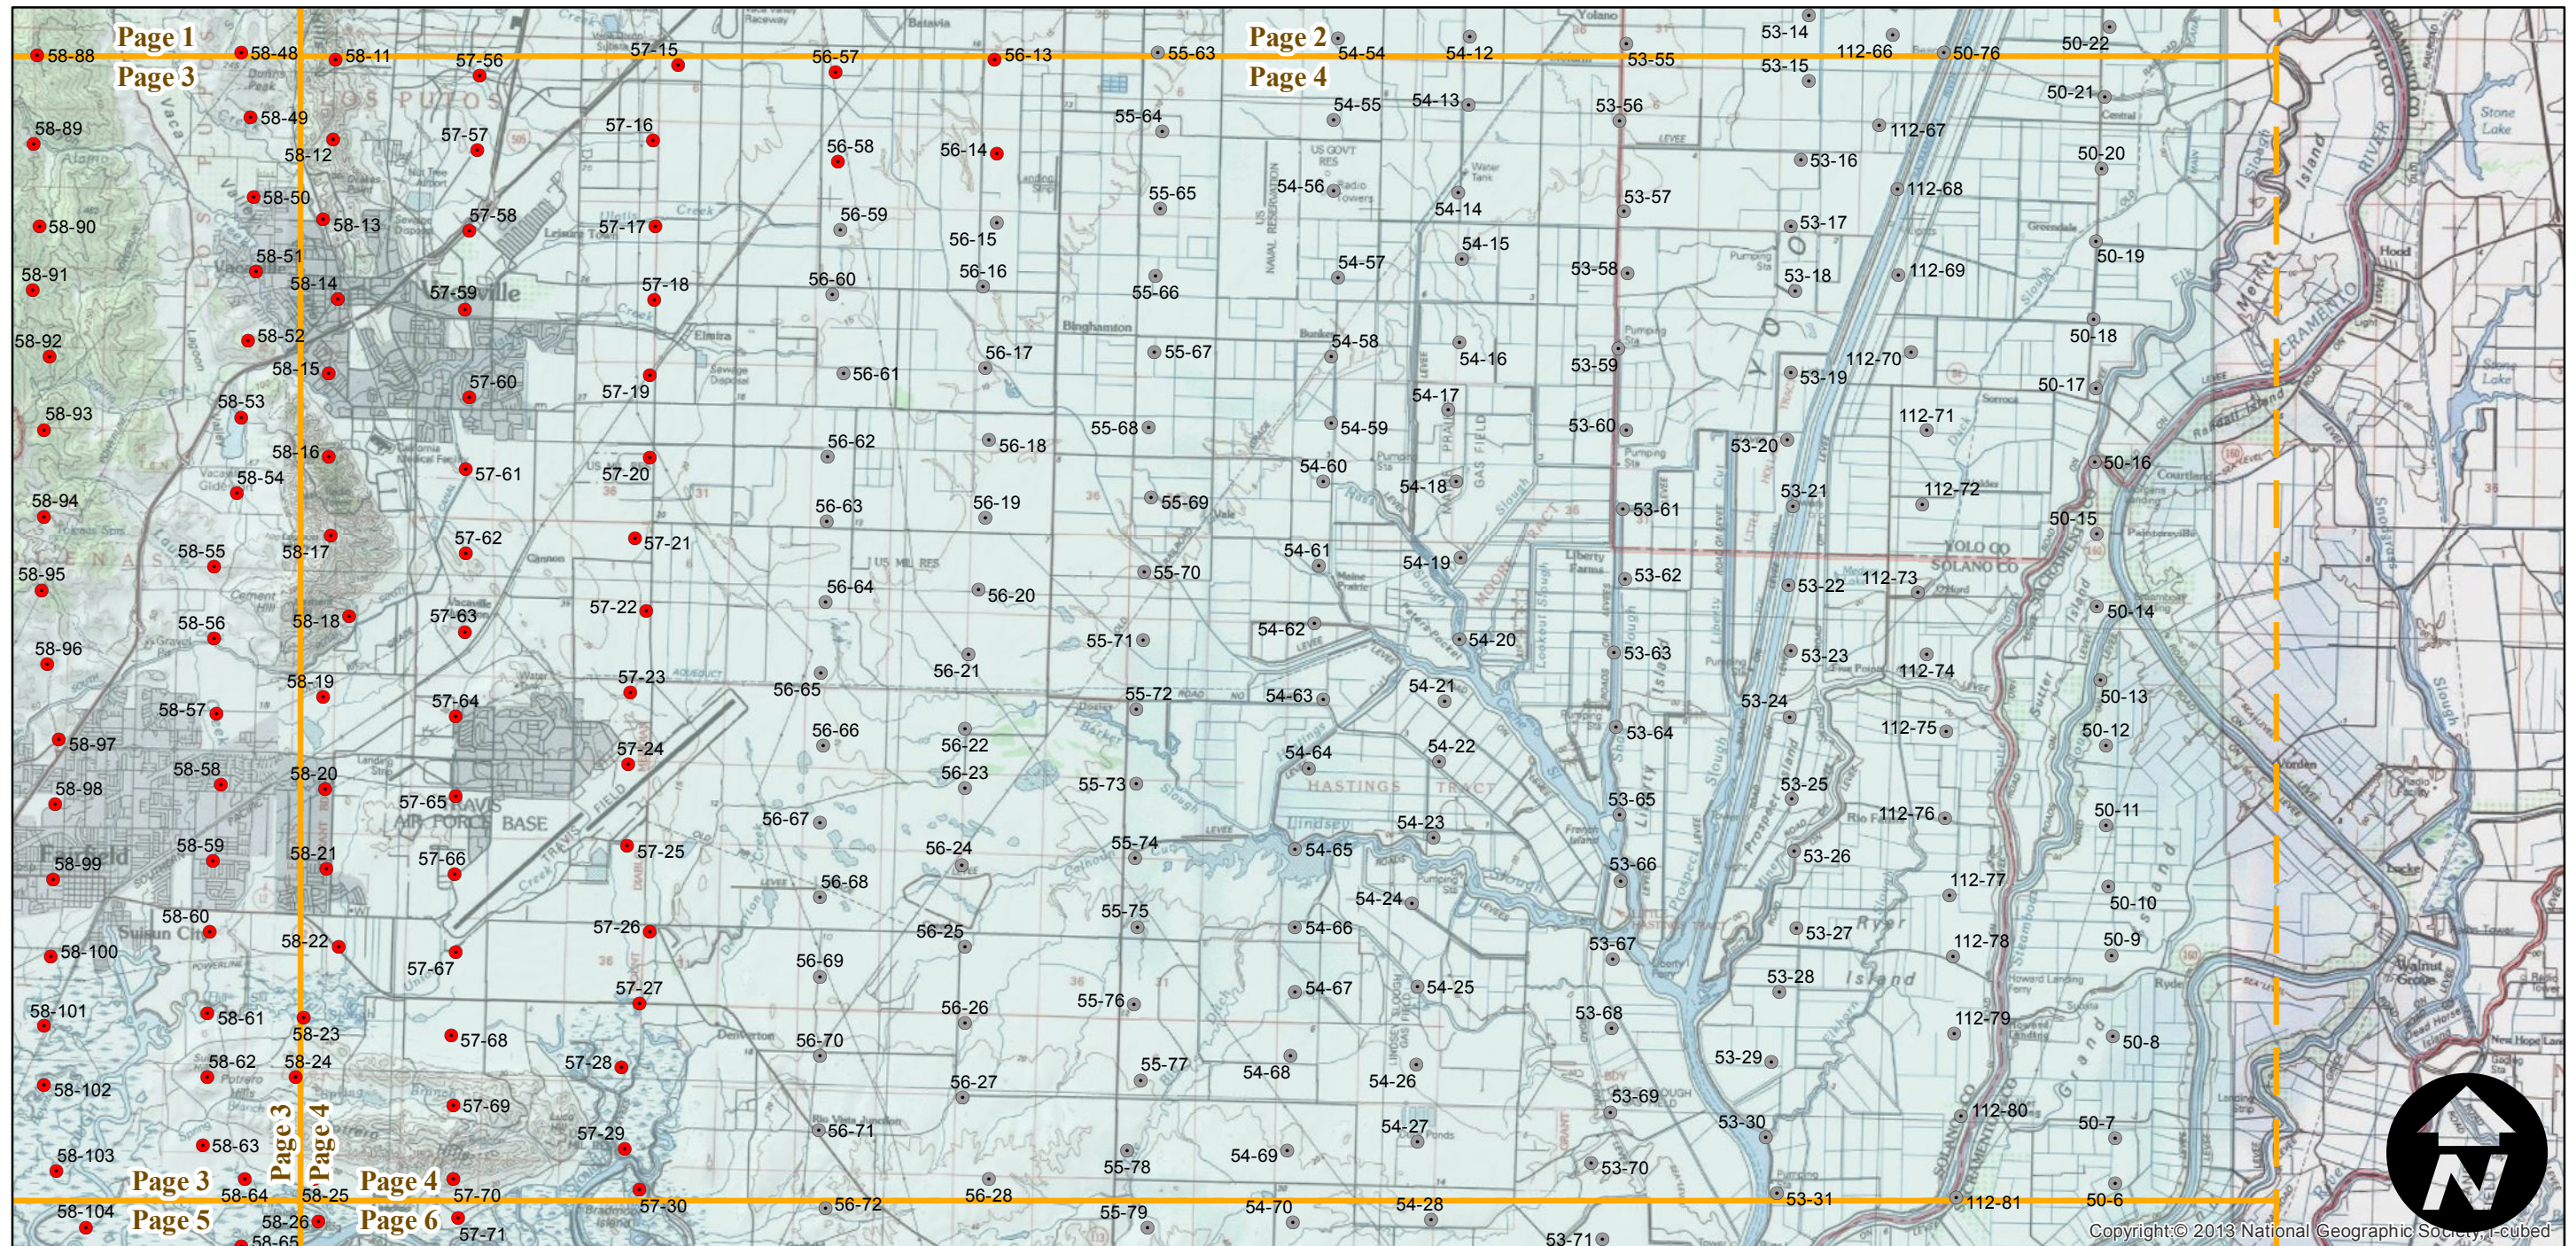

## FLIGHT LOCATION

# ABO-1937

Counties: Solano  
Flight date(s): 8/25/1937 to 10/15/1937  
Scale: 1:20,000  
Overlap: 60%

Complete Metadata:  
<http://www.library.ucsb.edu/mil/aerial-photography-tools>

Note: Some photographs held only in digital format. Digital imagery was borrowed from UC Berkeley ("air photo 28 flight") and from UC Davis (July 2009); scanned and stored in tiff-format.