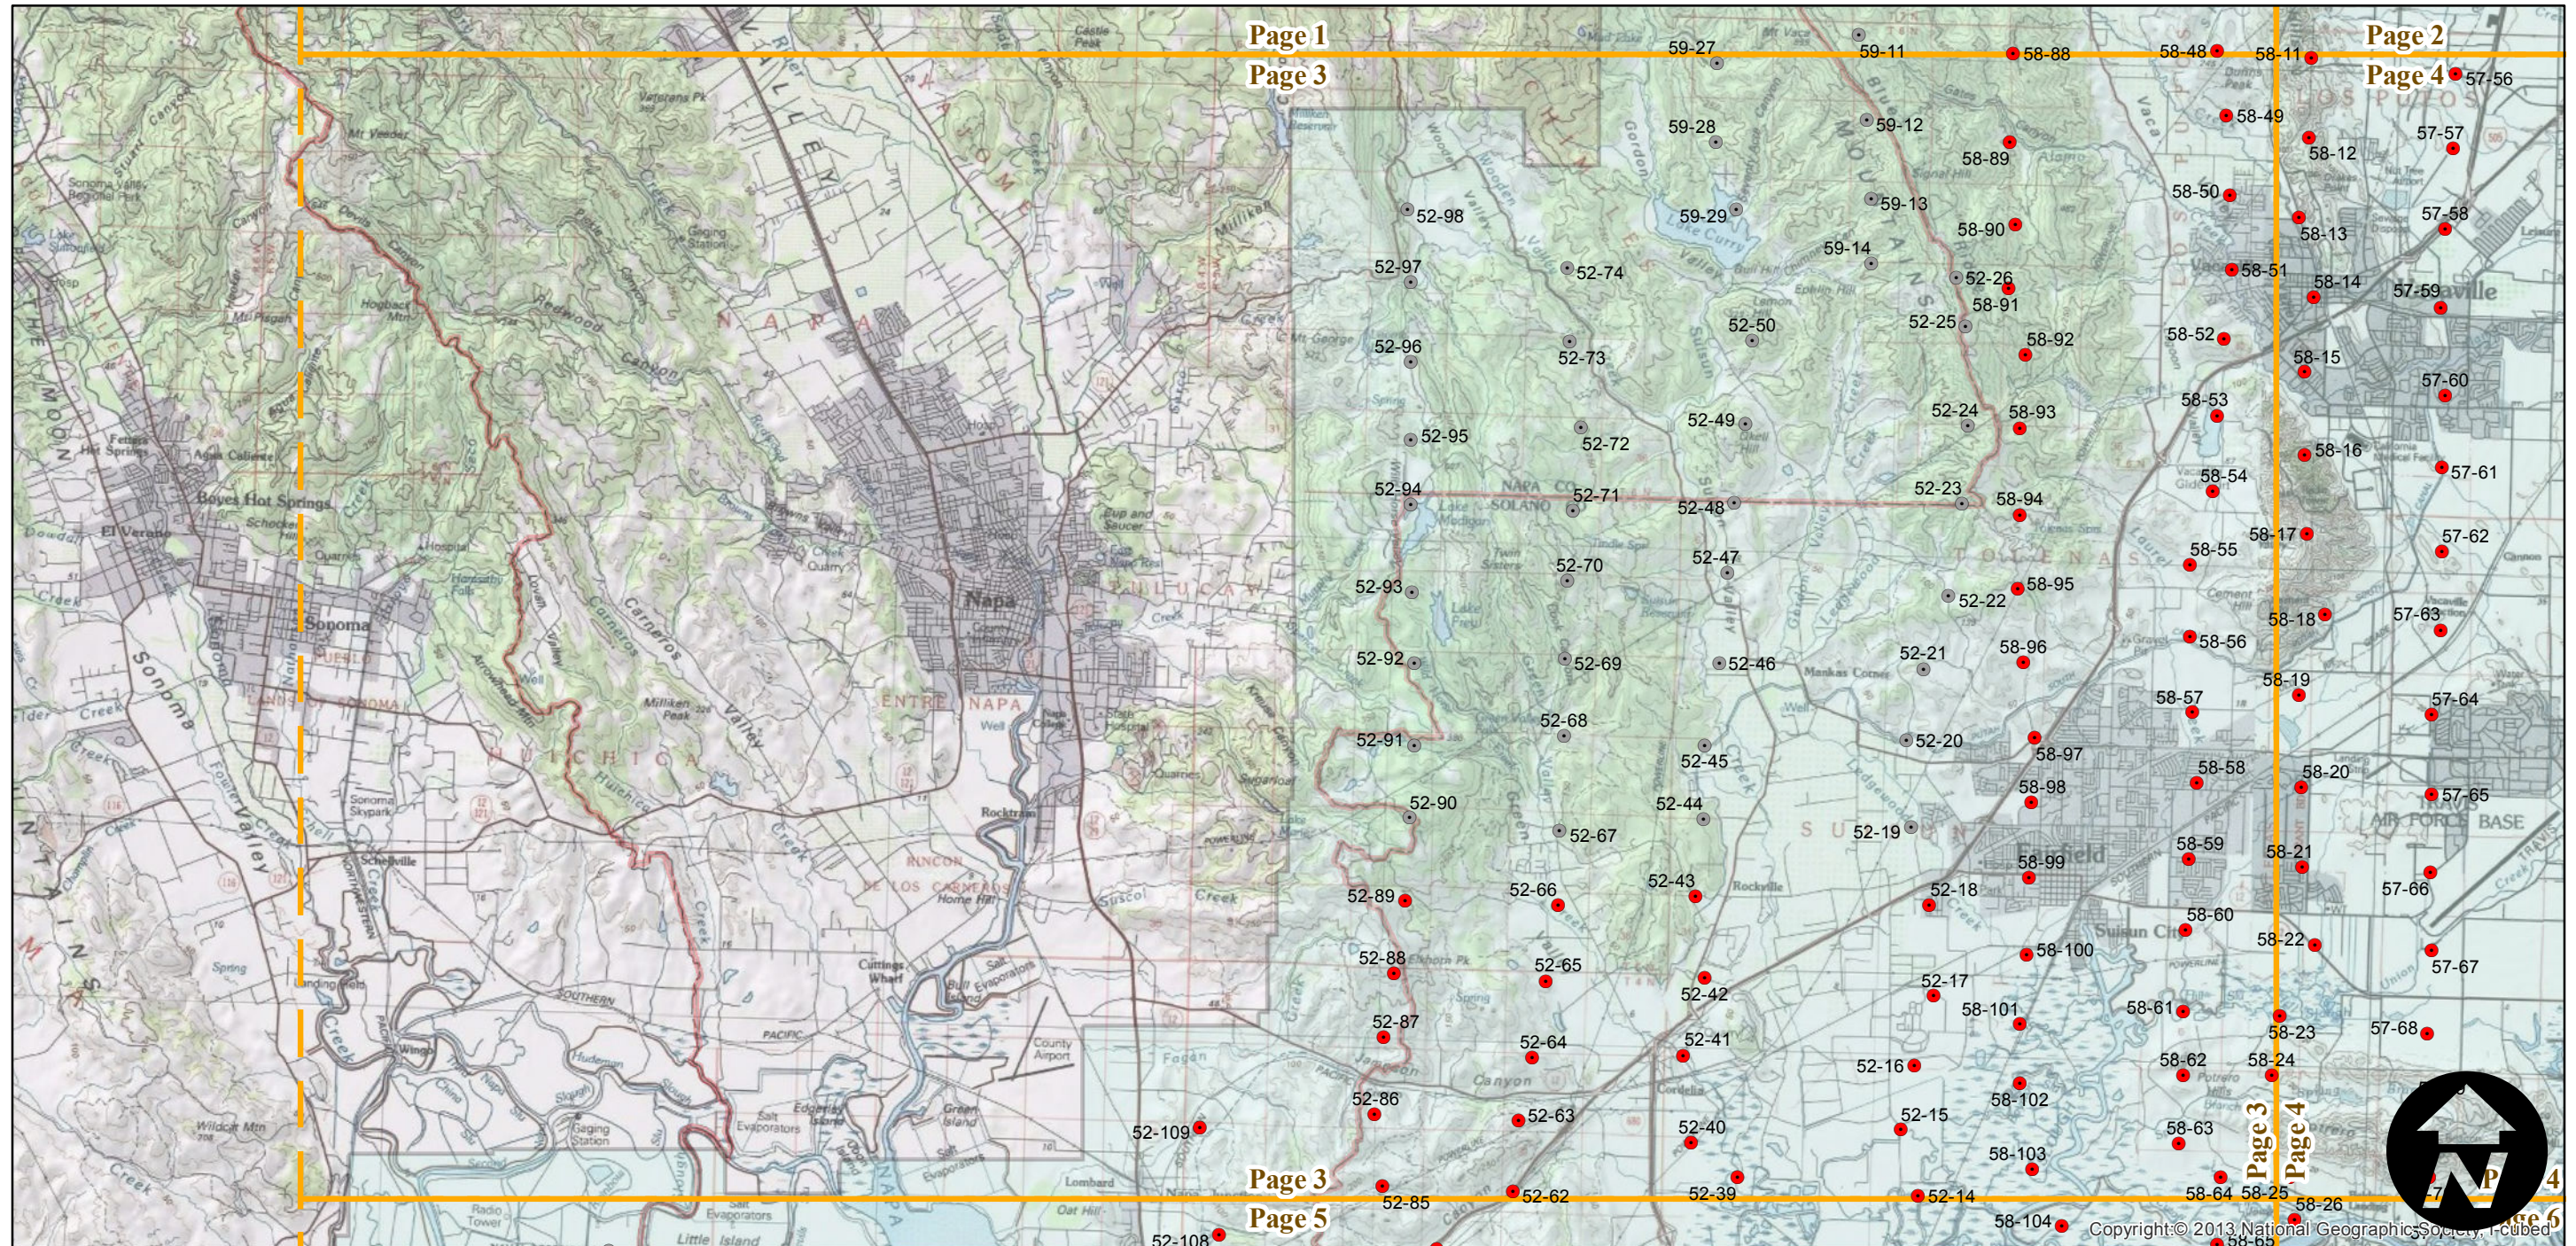

ABO-1937

Counties: Solano
Flight date(s): 8/25/1937 to 10/15/1937
Scale: 1:20,000
Overlap: 60%

Complete Metadata:
<http://www.library.ucsb.edu/mil/aerial-photography-tools>

Note: Some photographs held only in digital format. Digital imagery was borrowed from UC Berkeley ("air photo 28 flight") and from UC Davis (July 2009); scanned and stored in tiff-format.

- MIL owns frame
- MIL does not own frame