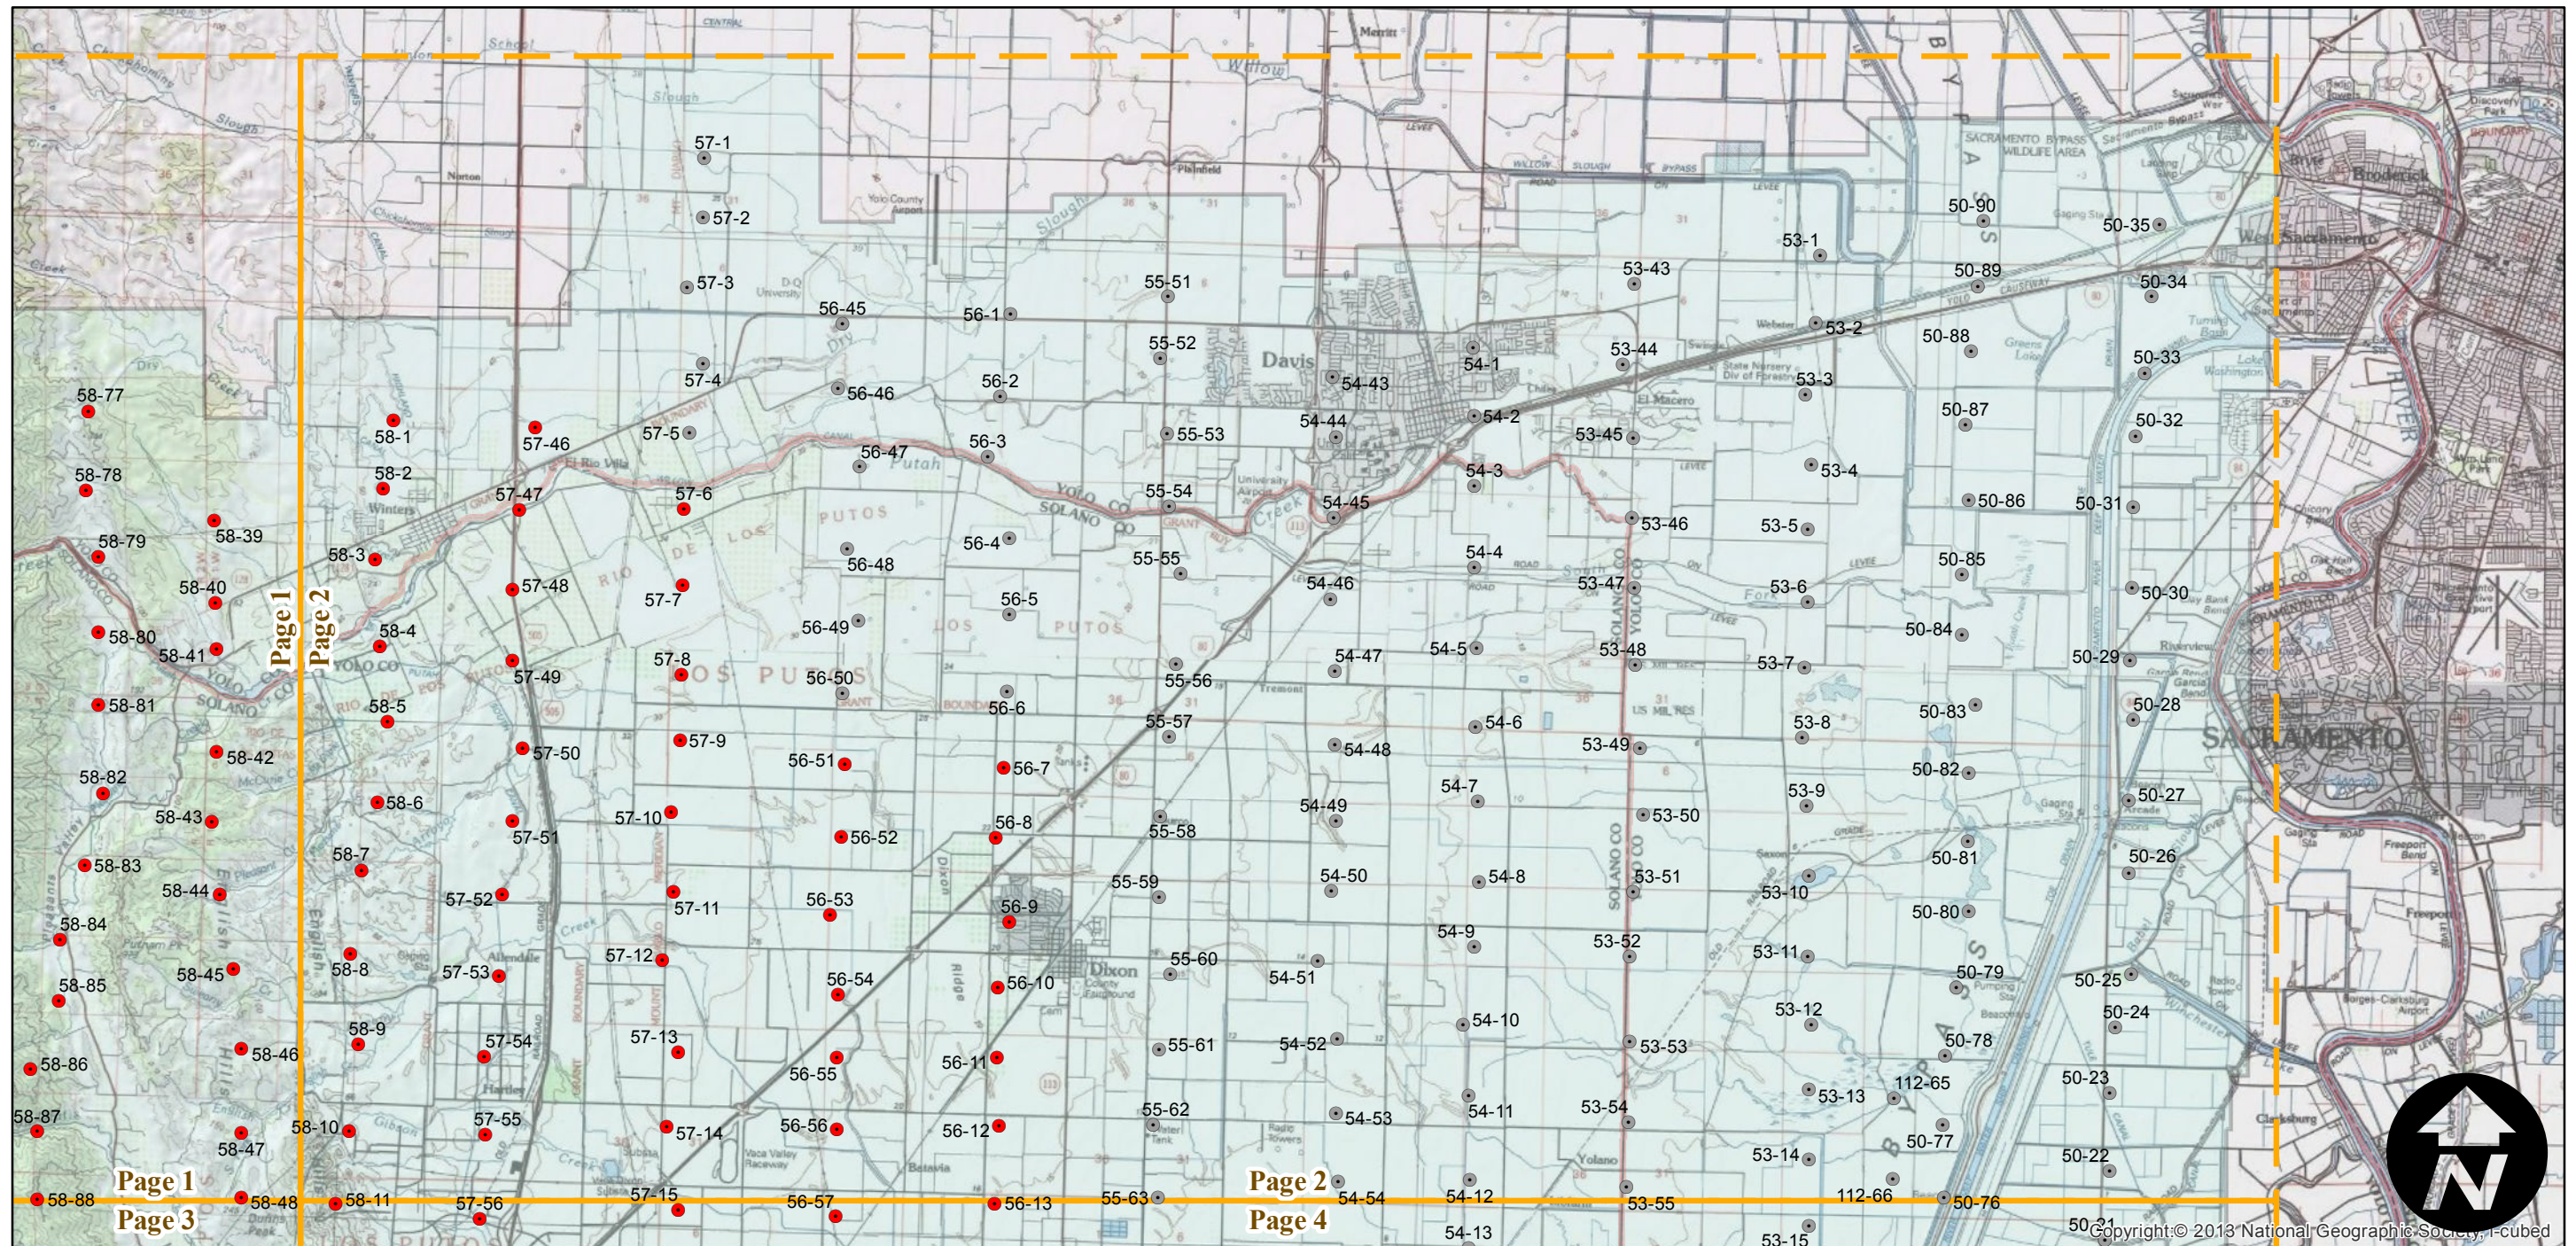

# ABO-1937

Counties: Solano  
Flight date(s): 8/25/1937 to 10/15/1937  
Scale: 1:20,000  
Overlap: 60%

Complete Metadata:  
<http://www.library.ucsb.edu/mil/aerial-photography-tools>

Note: Some photographs held only in digital format. Digital imagery was borrowed from UC Berkeley ("air photo 28 flight") and from UC Davis (July 2009); scanned and stored in tiff-format.

## FLIGHT LOCATION