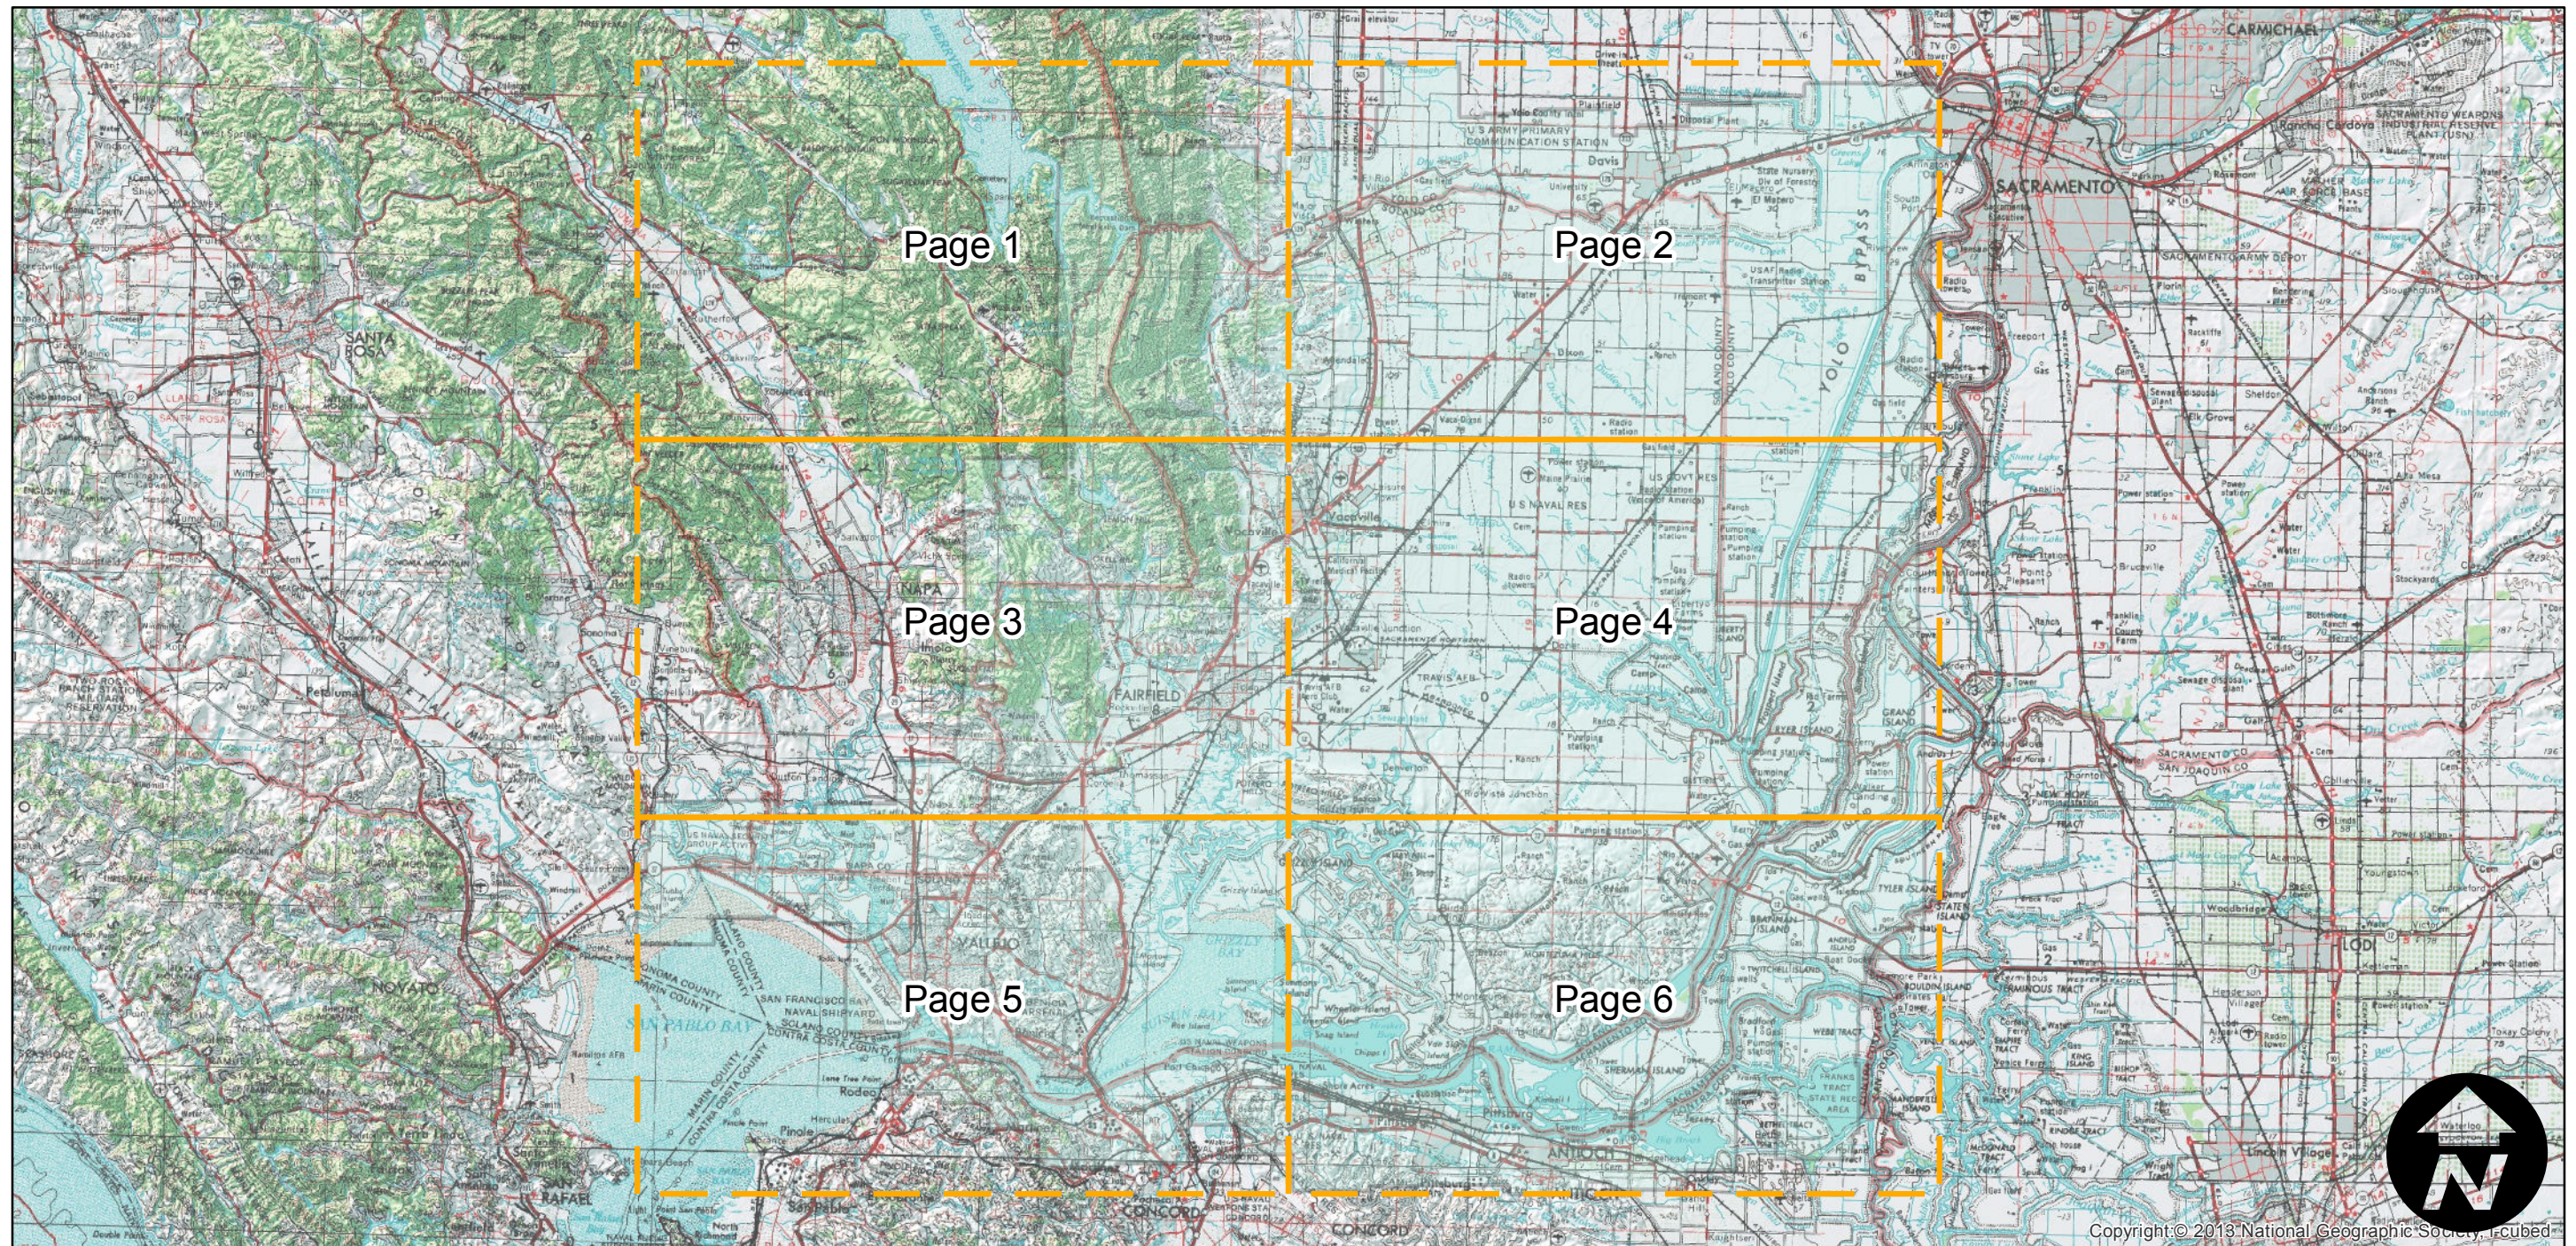

# ABO-1937

Counties: Solano  
Flight date(s): 8/25/1937 to 10/15/1937  
Scale: 1:20,000  
Overlap: 60%

Complete Metadata:  
<http://www.library.ucsb.edu/mil/aerial-photography-tools>

Note: Some photographs held only in digital format. Digital imagery was borrowed from UC Berkeley ("air photo 28 flight") and from UC Davis (July 2009); scanned and stored in tiff-format.

## FLIGHT LOCATION