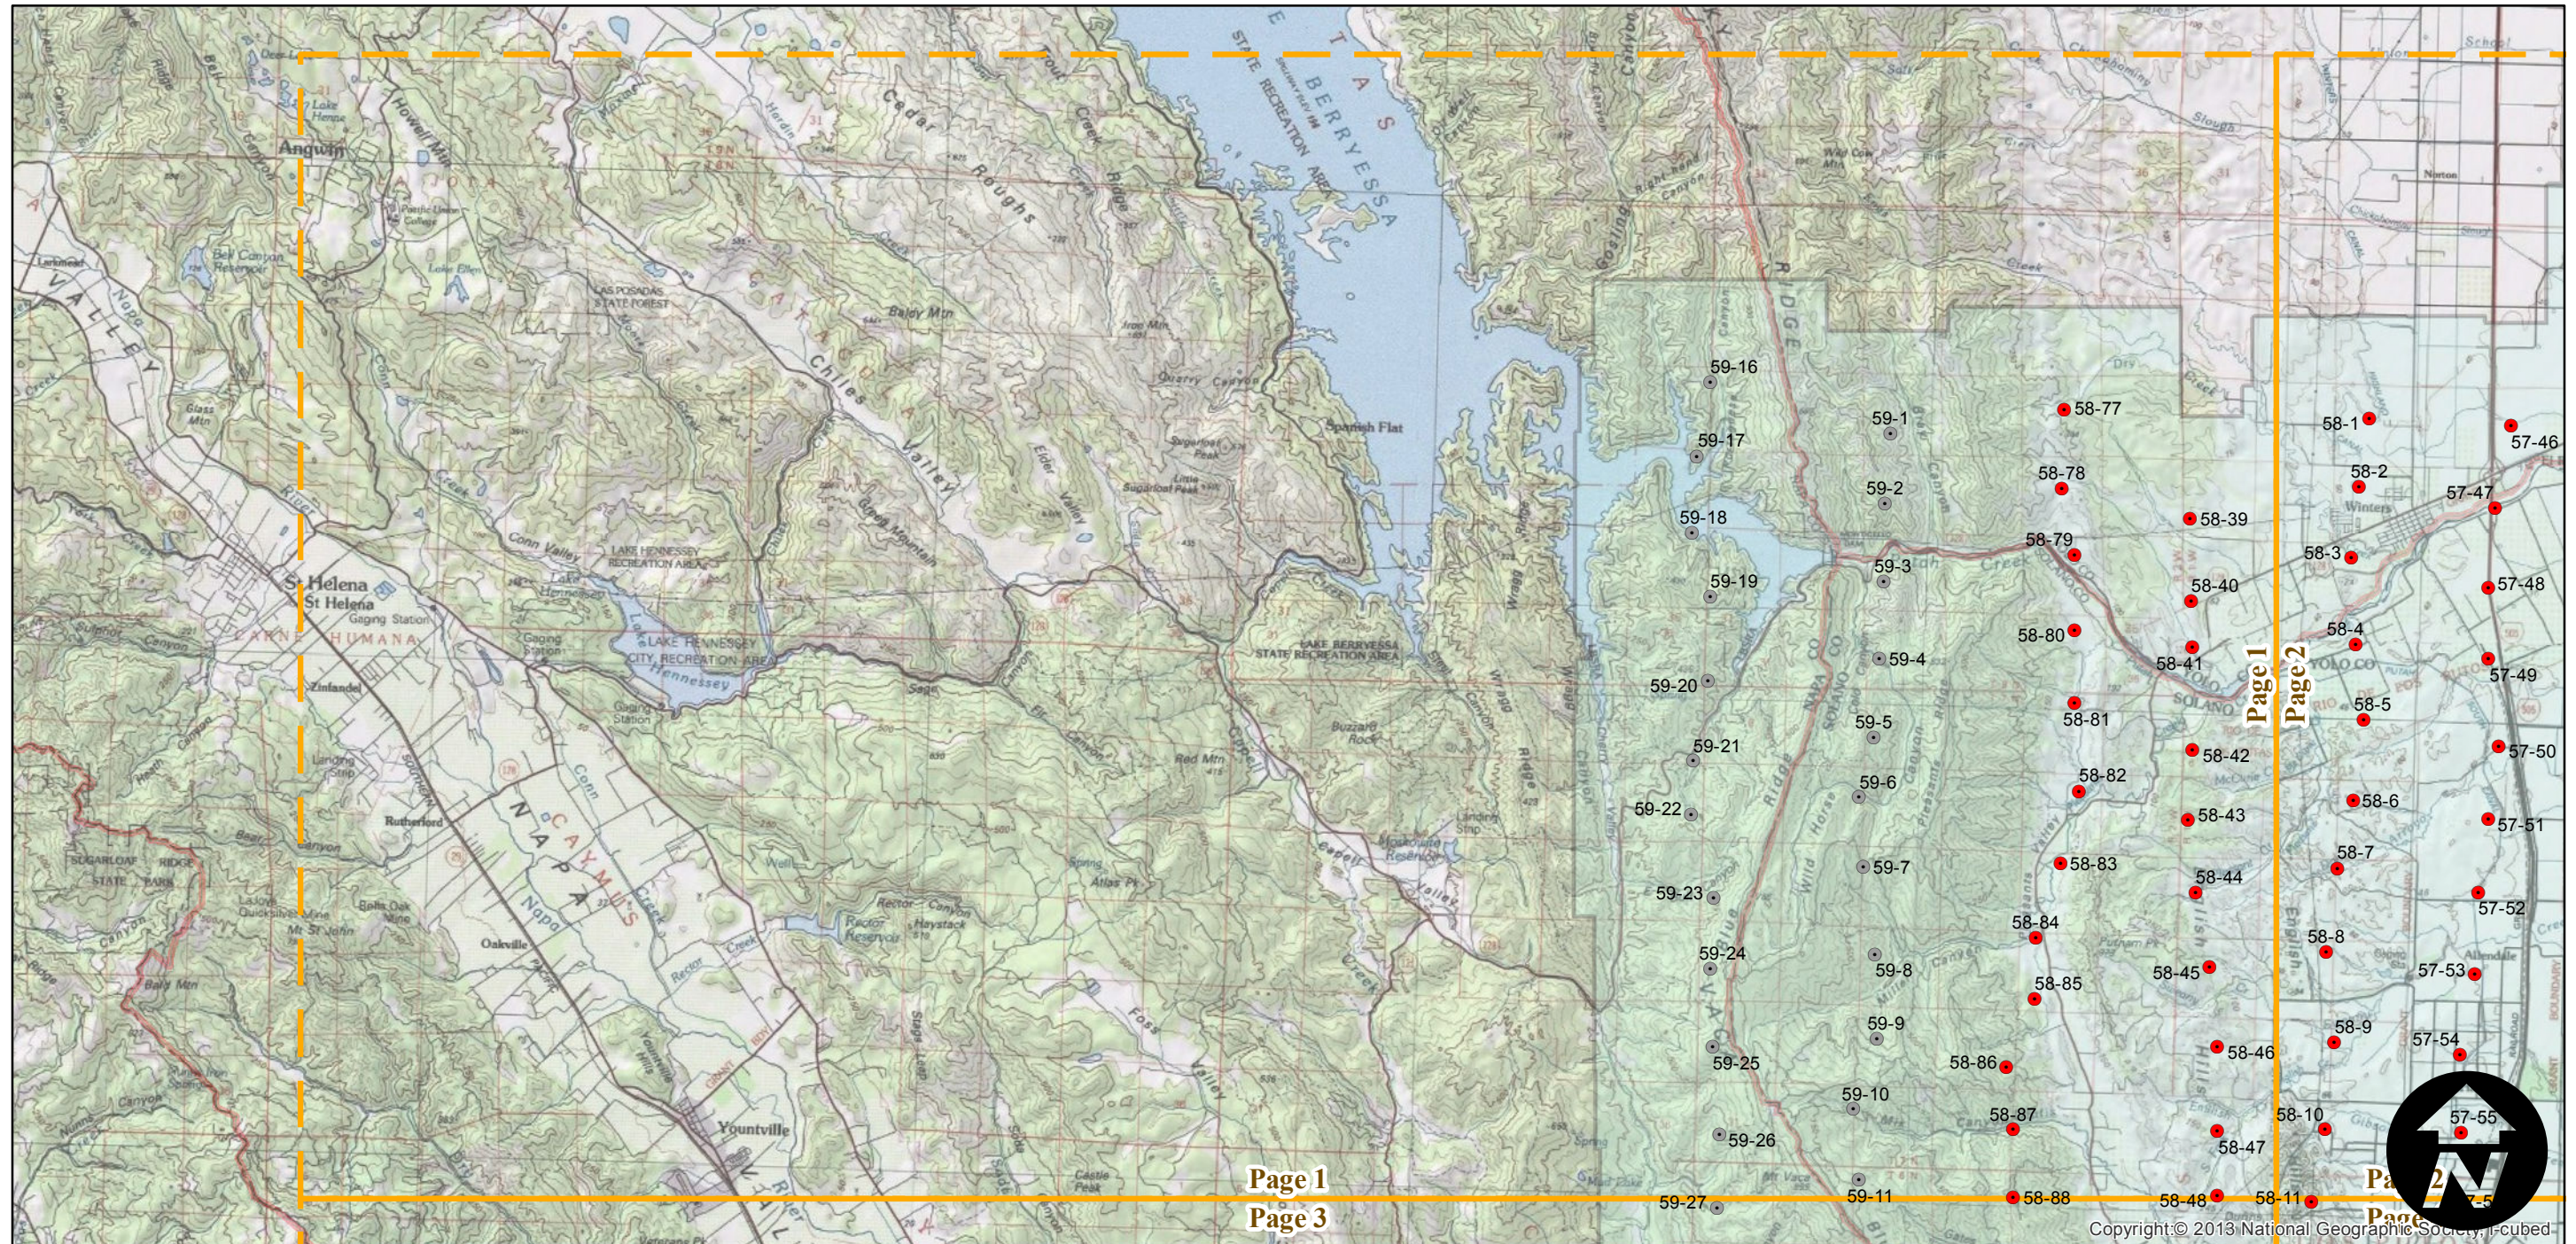

ABO-1937

Counties: Solano
Flight date(s): 8/25/1937 to 10/15/1937
Scale: 1:20,000
Overlap: 60%

Complete Metadata:
<http://www.library.ucsb.edu/mil/aerial-photography-tools>

Note: Some photographs held only in digital format. Digital imagery was borrowed from UC Berkeley ("air photo 28 flight") and from UC Davis (July 2009); scanned and stored in tiff-format.

- MIL owns frame
- MIL does not own frame